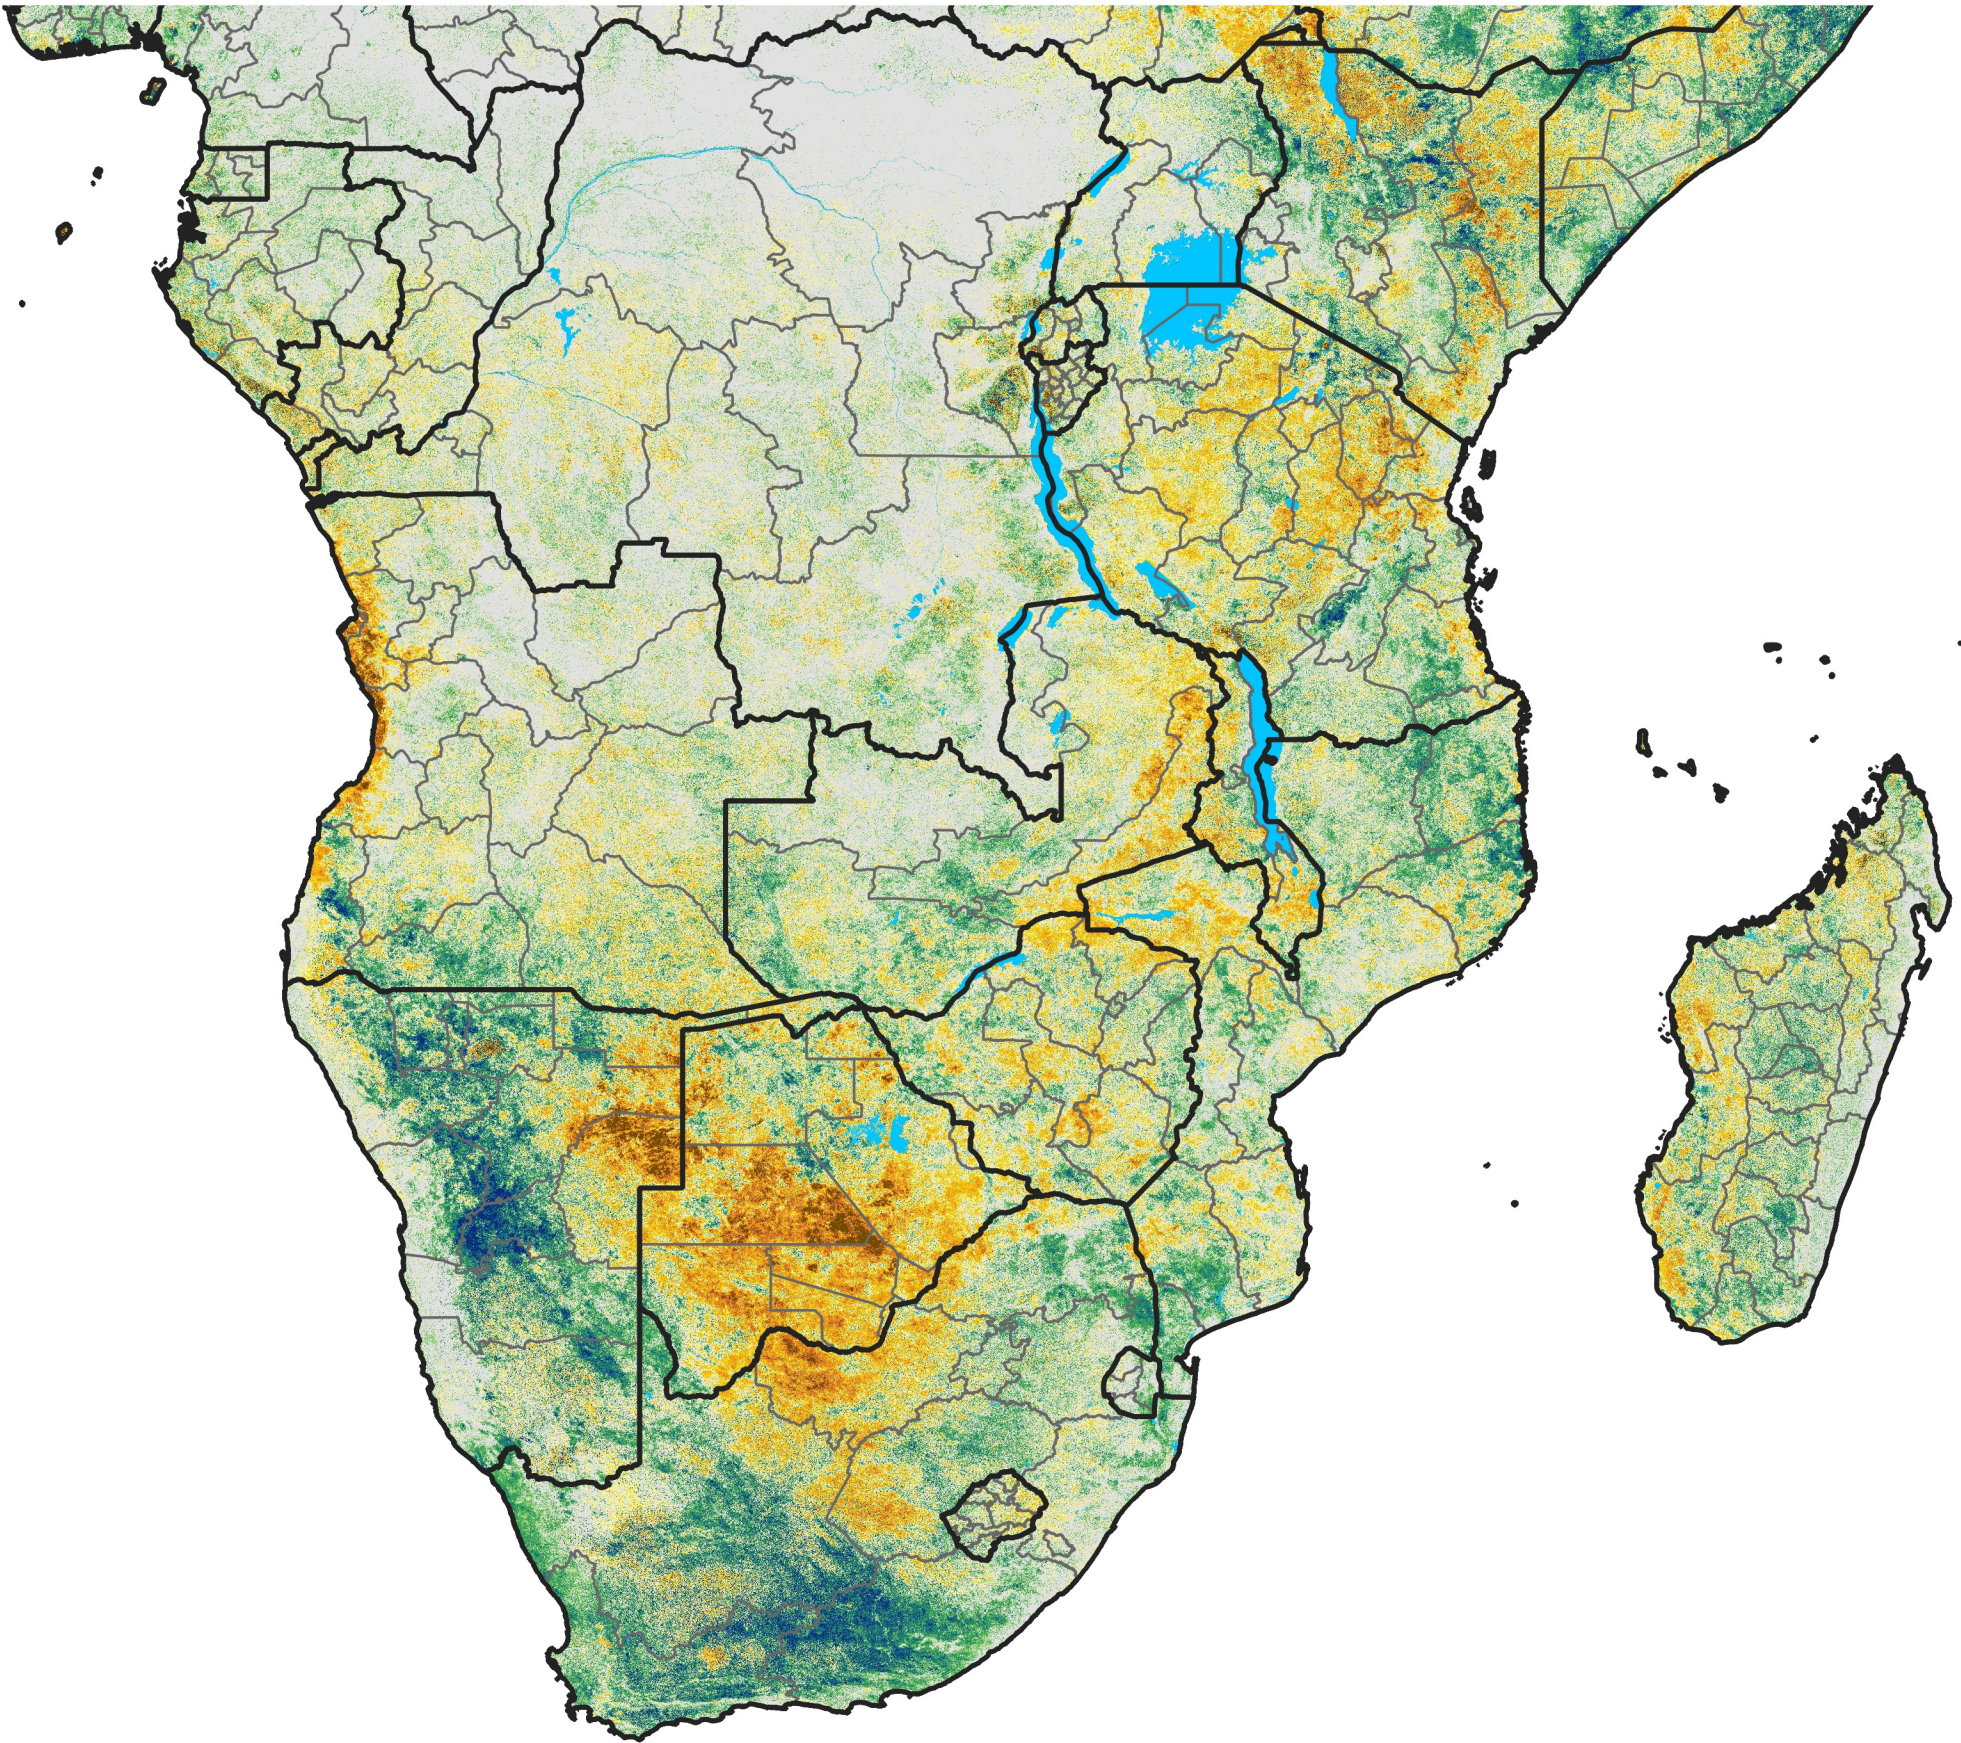

Southern Africa

Percent of Mean NDVI

2013 / Mean (2012 - 2021)
Period 70 / Dec 11 - 20, 2013

Percent of Normal