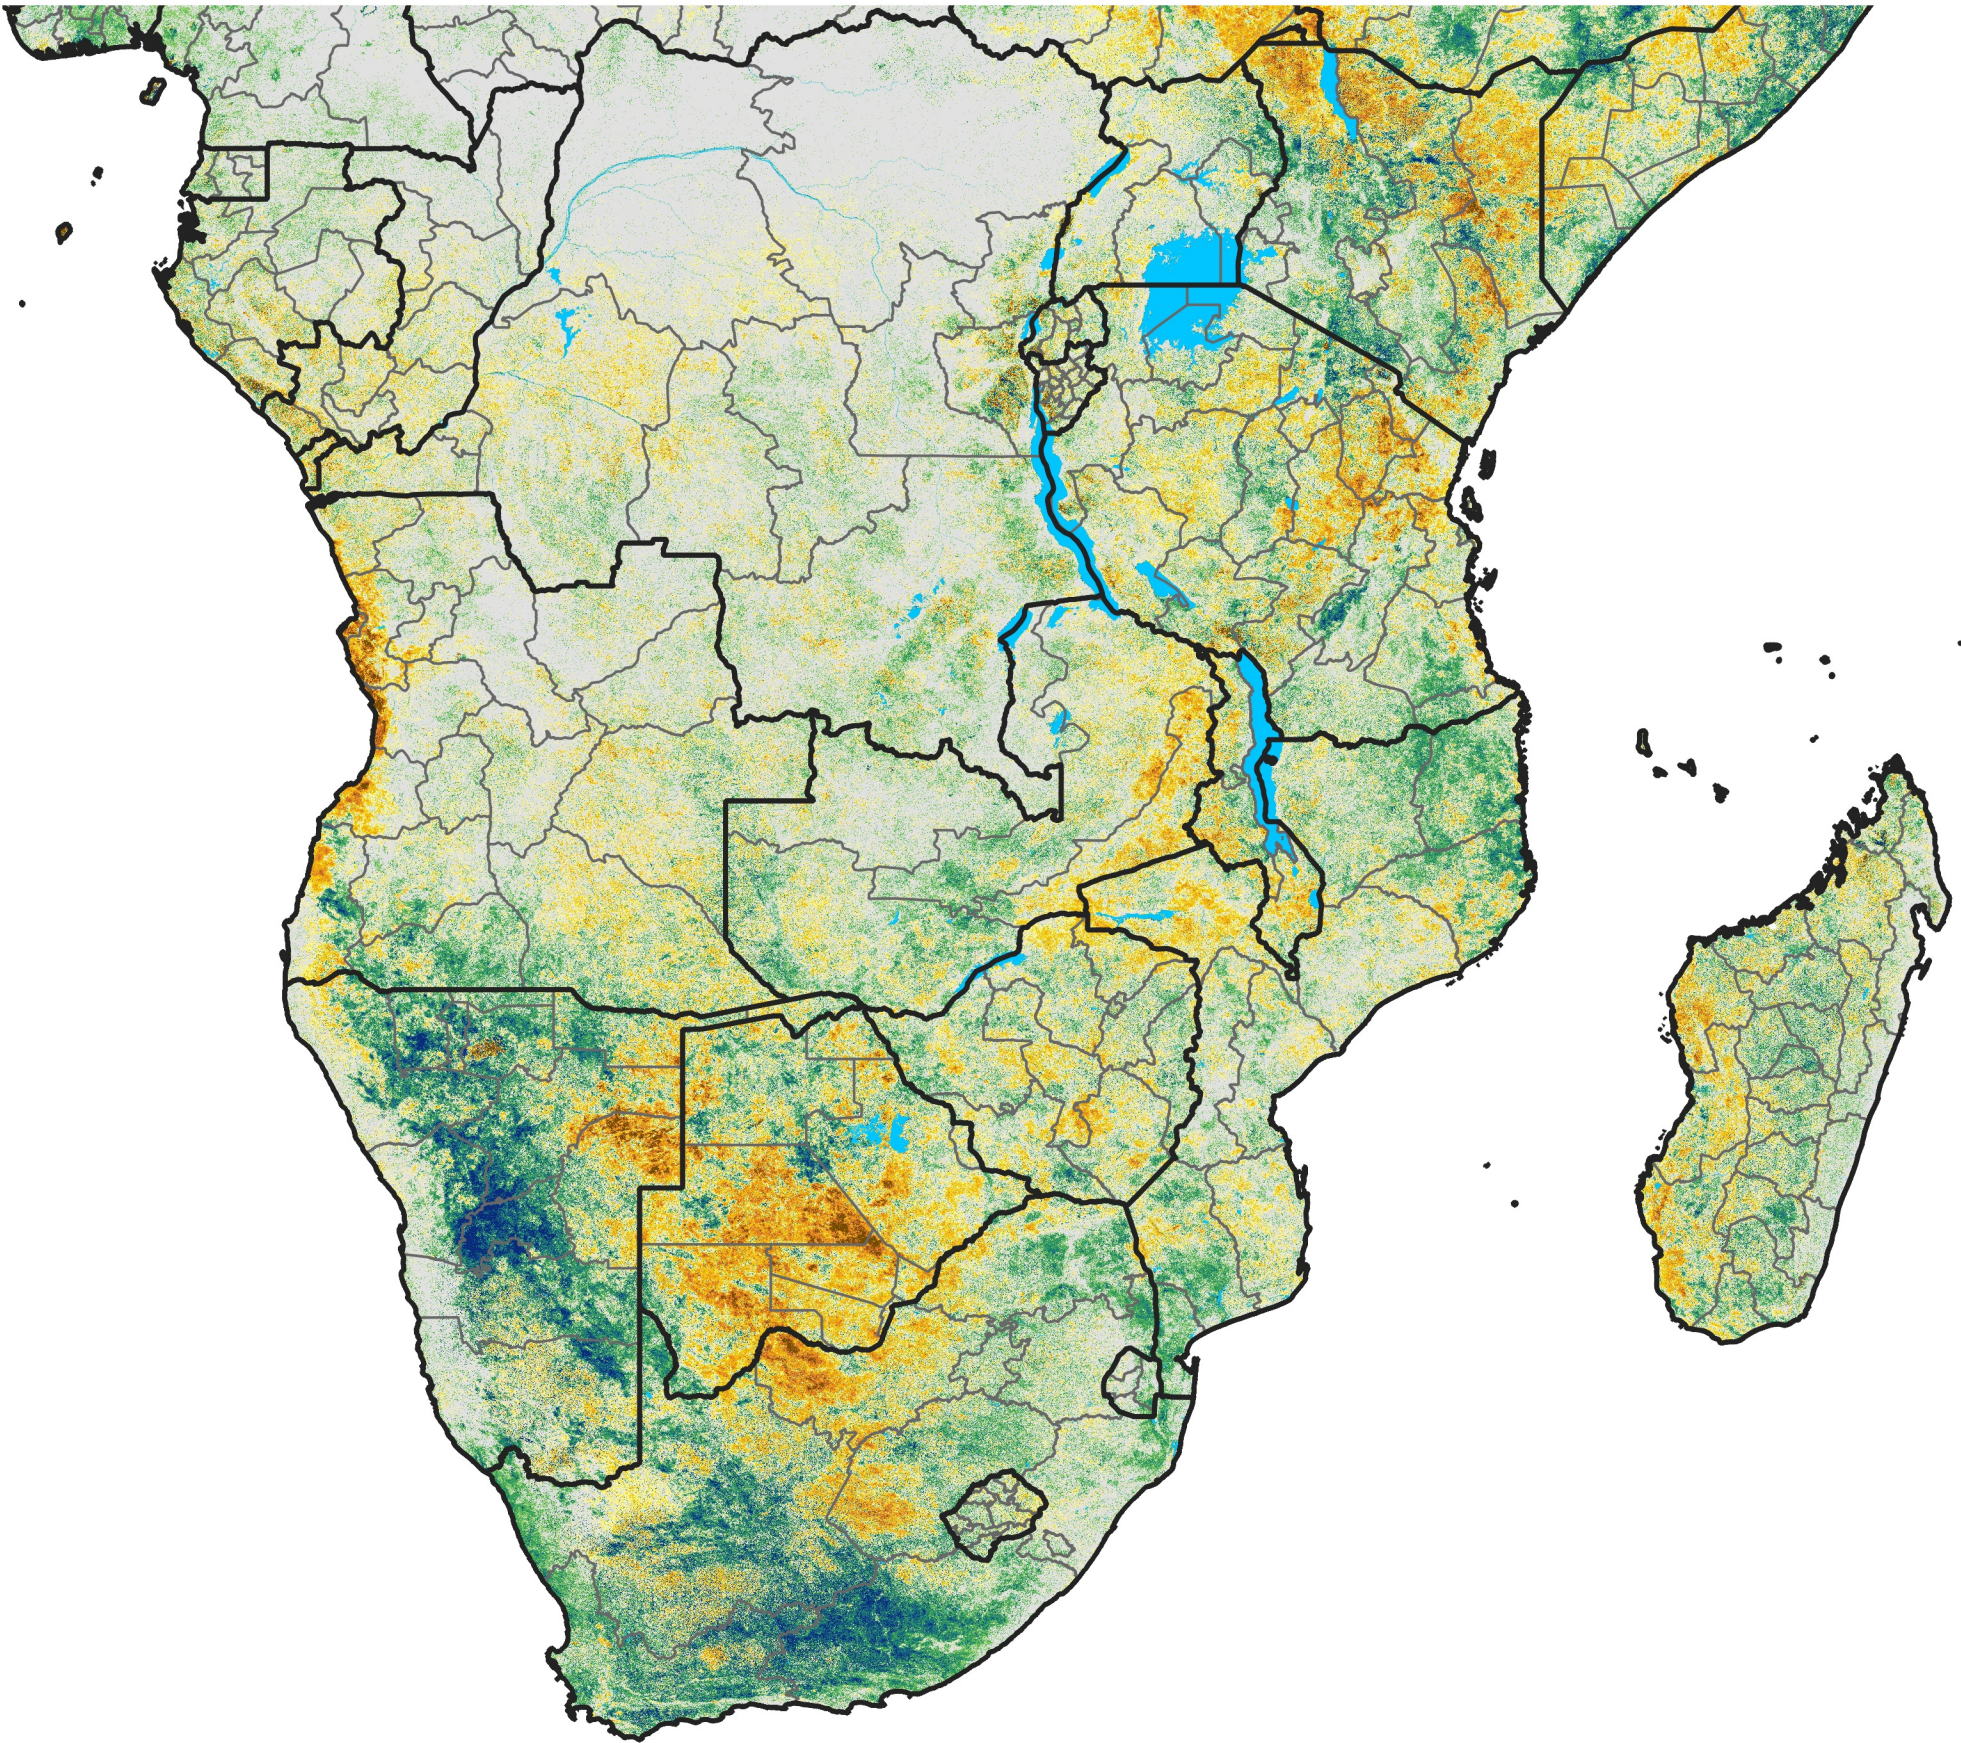

Southern Africa
Percent of Mean NDVI
2013 / Mean (2012 - 2021)
Period 72 / Dec 21 - 31, 2013

Percent of Normal