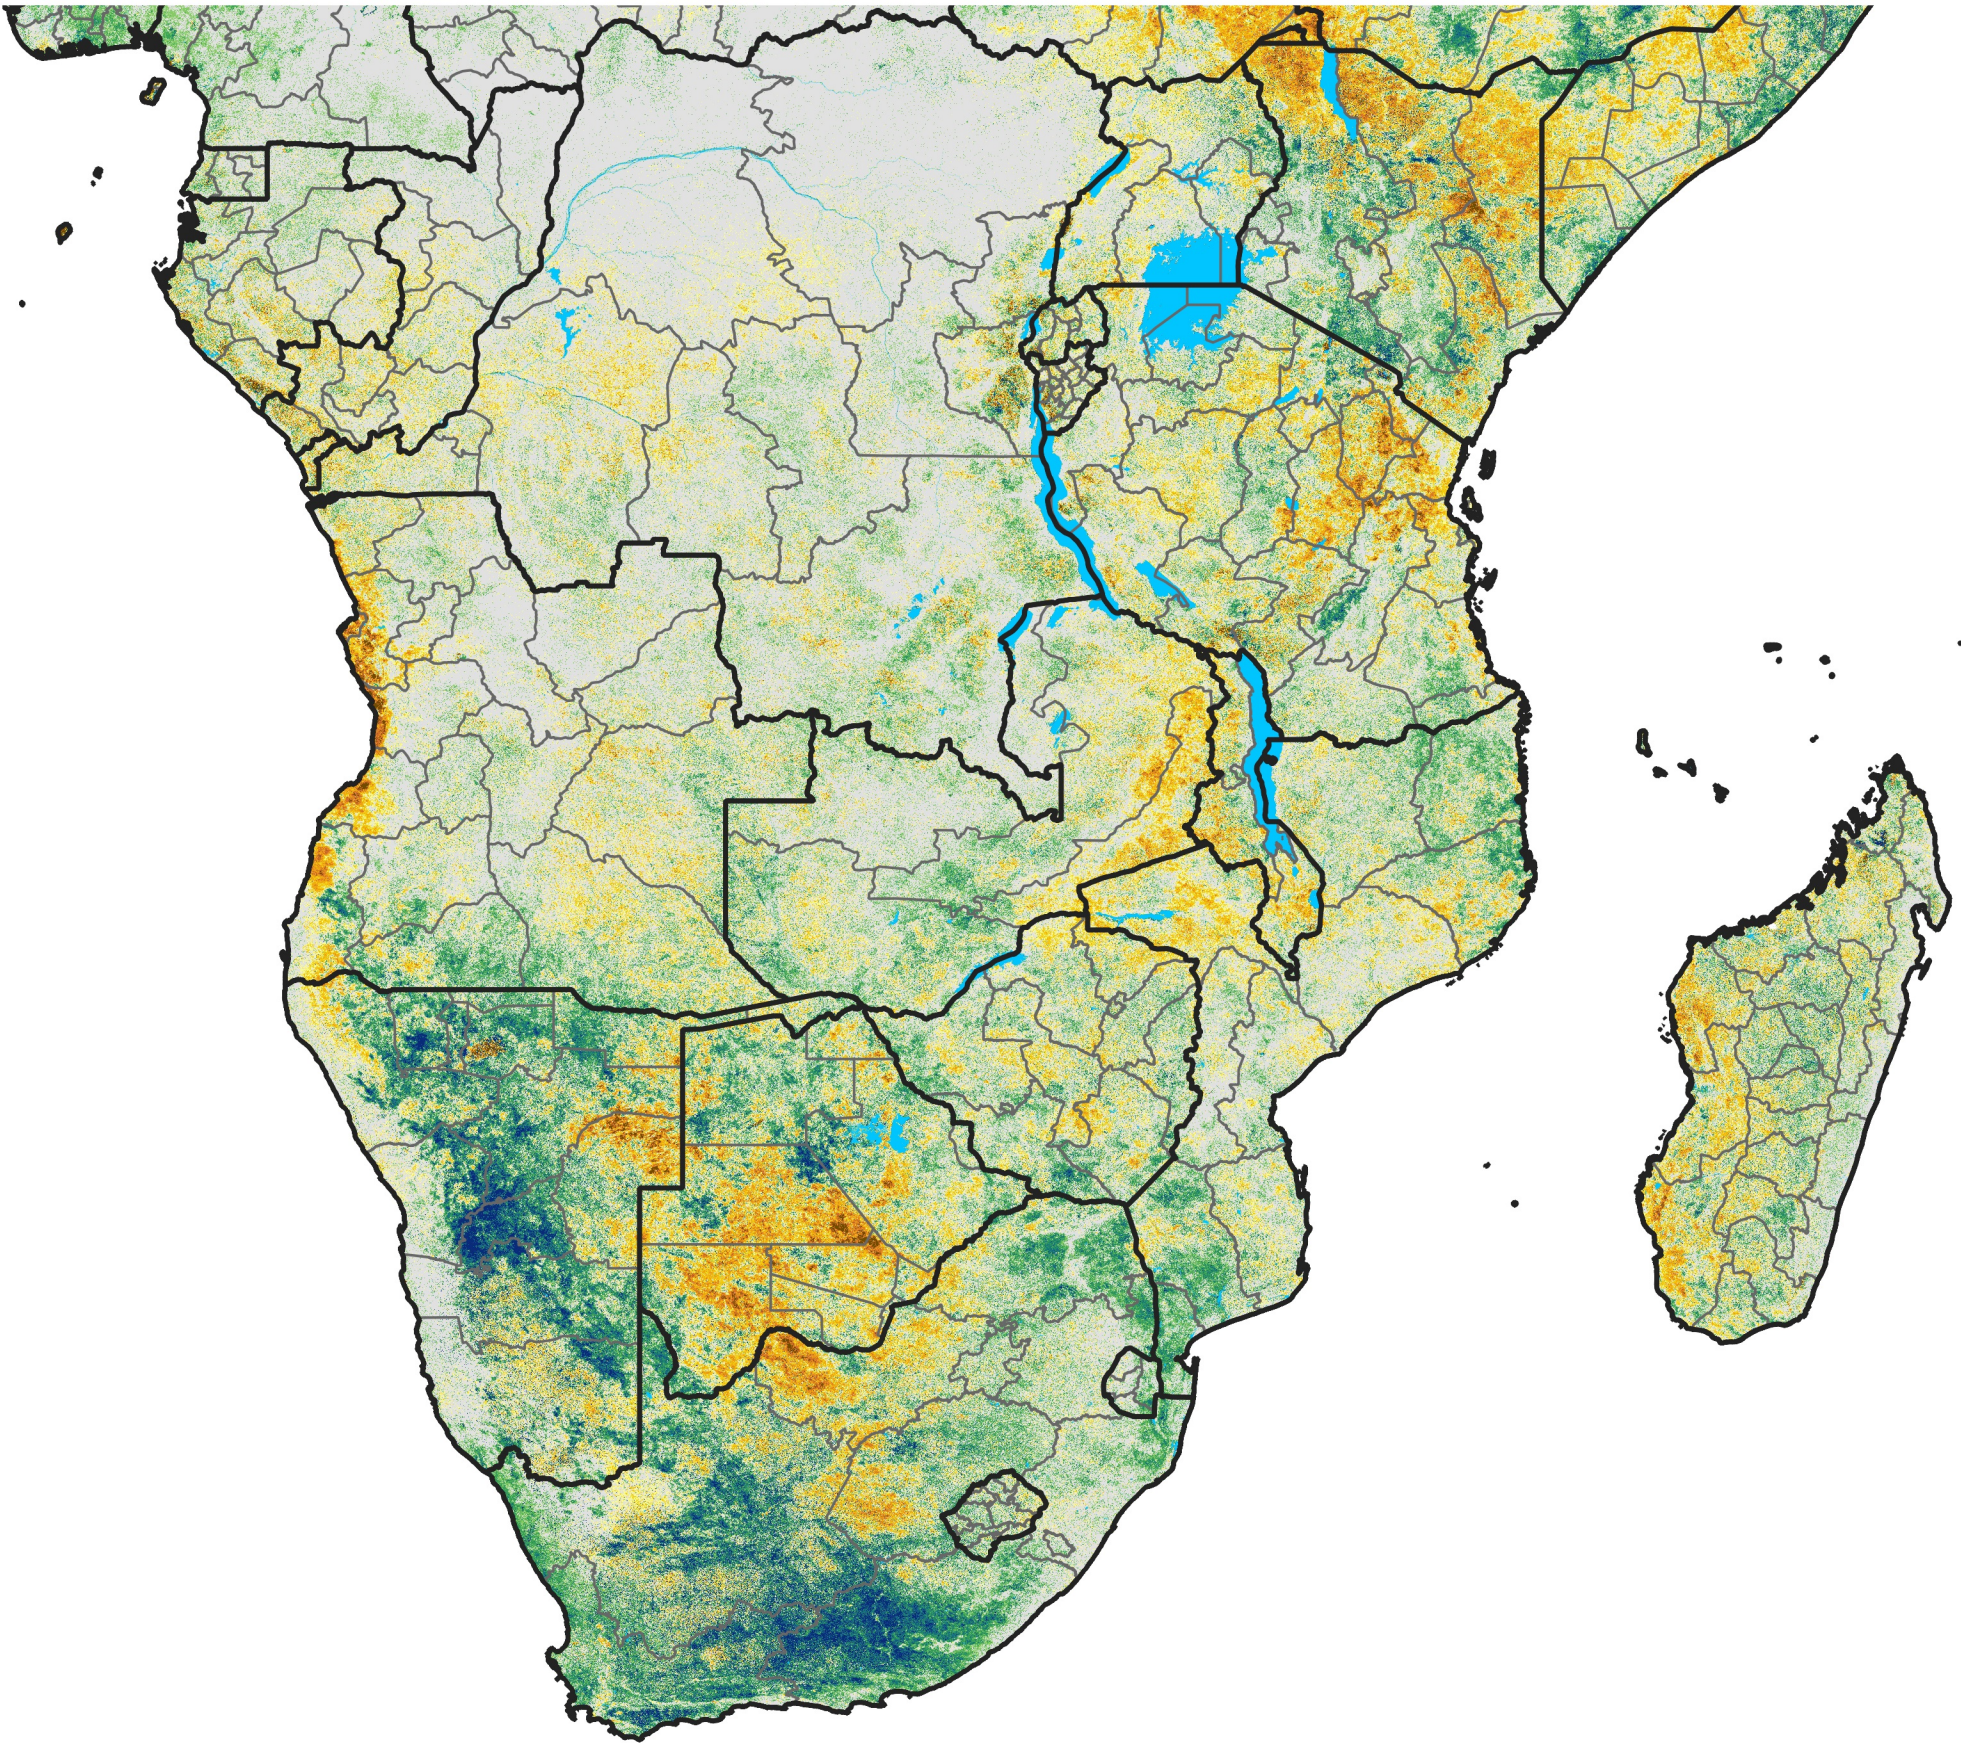

Southern Africa

Percent of Mean NDVI

2014 / Mean (2012 - 2021)

Period 01 / Dec 26, 2013 - Jan 05, 2014

Percent of Normal