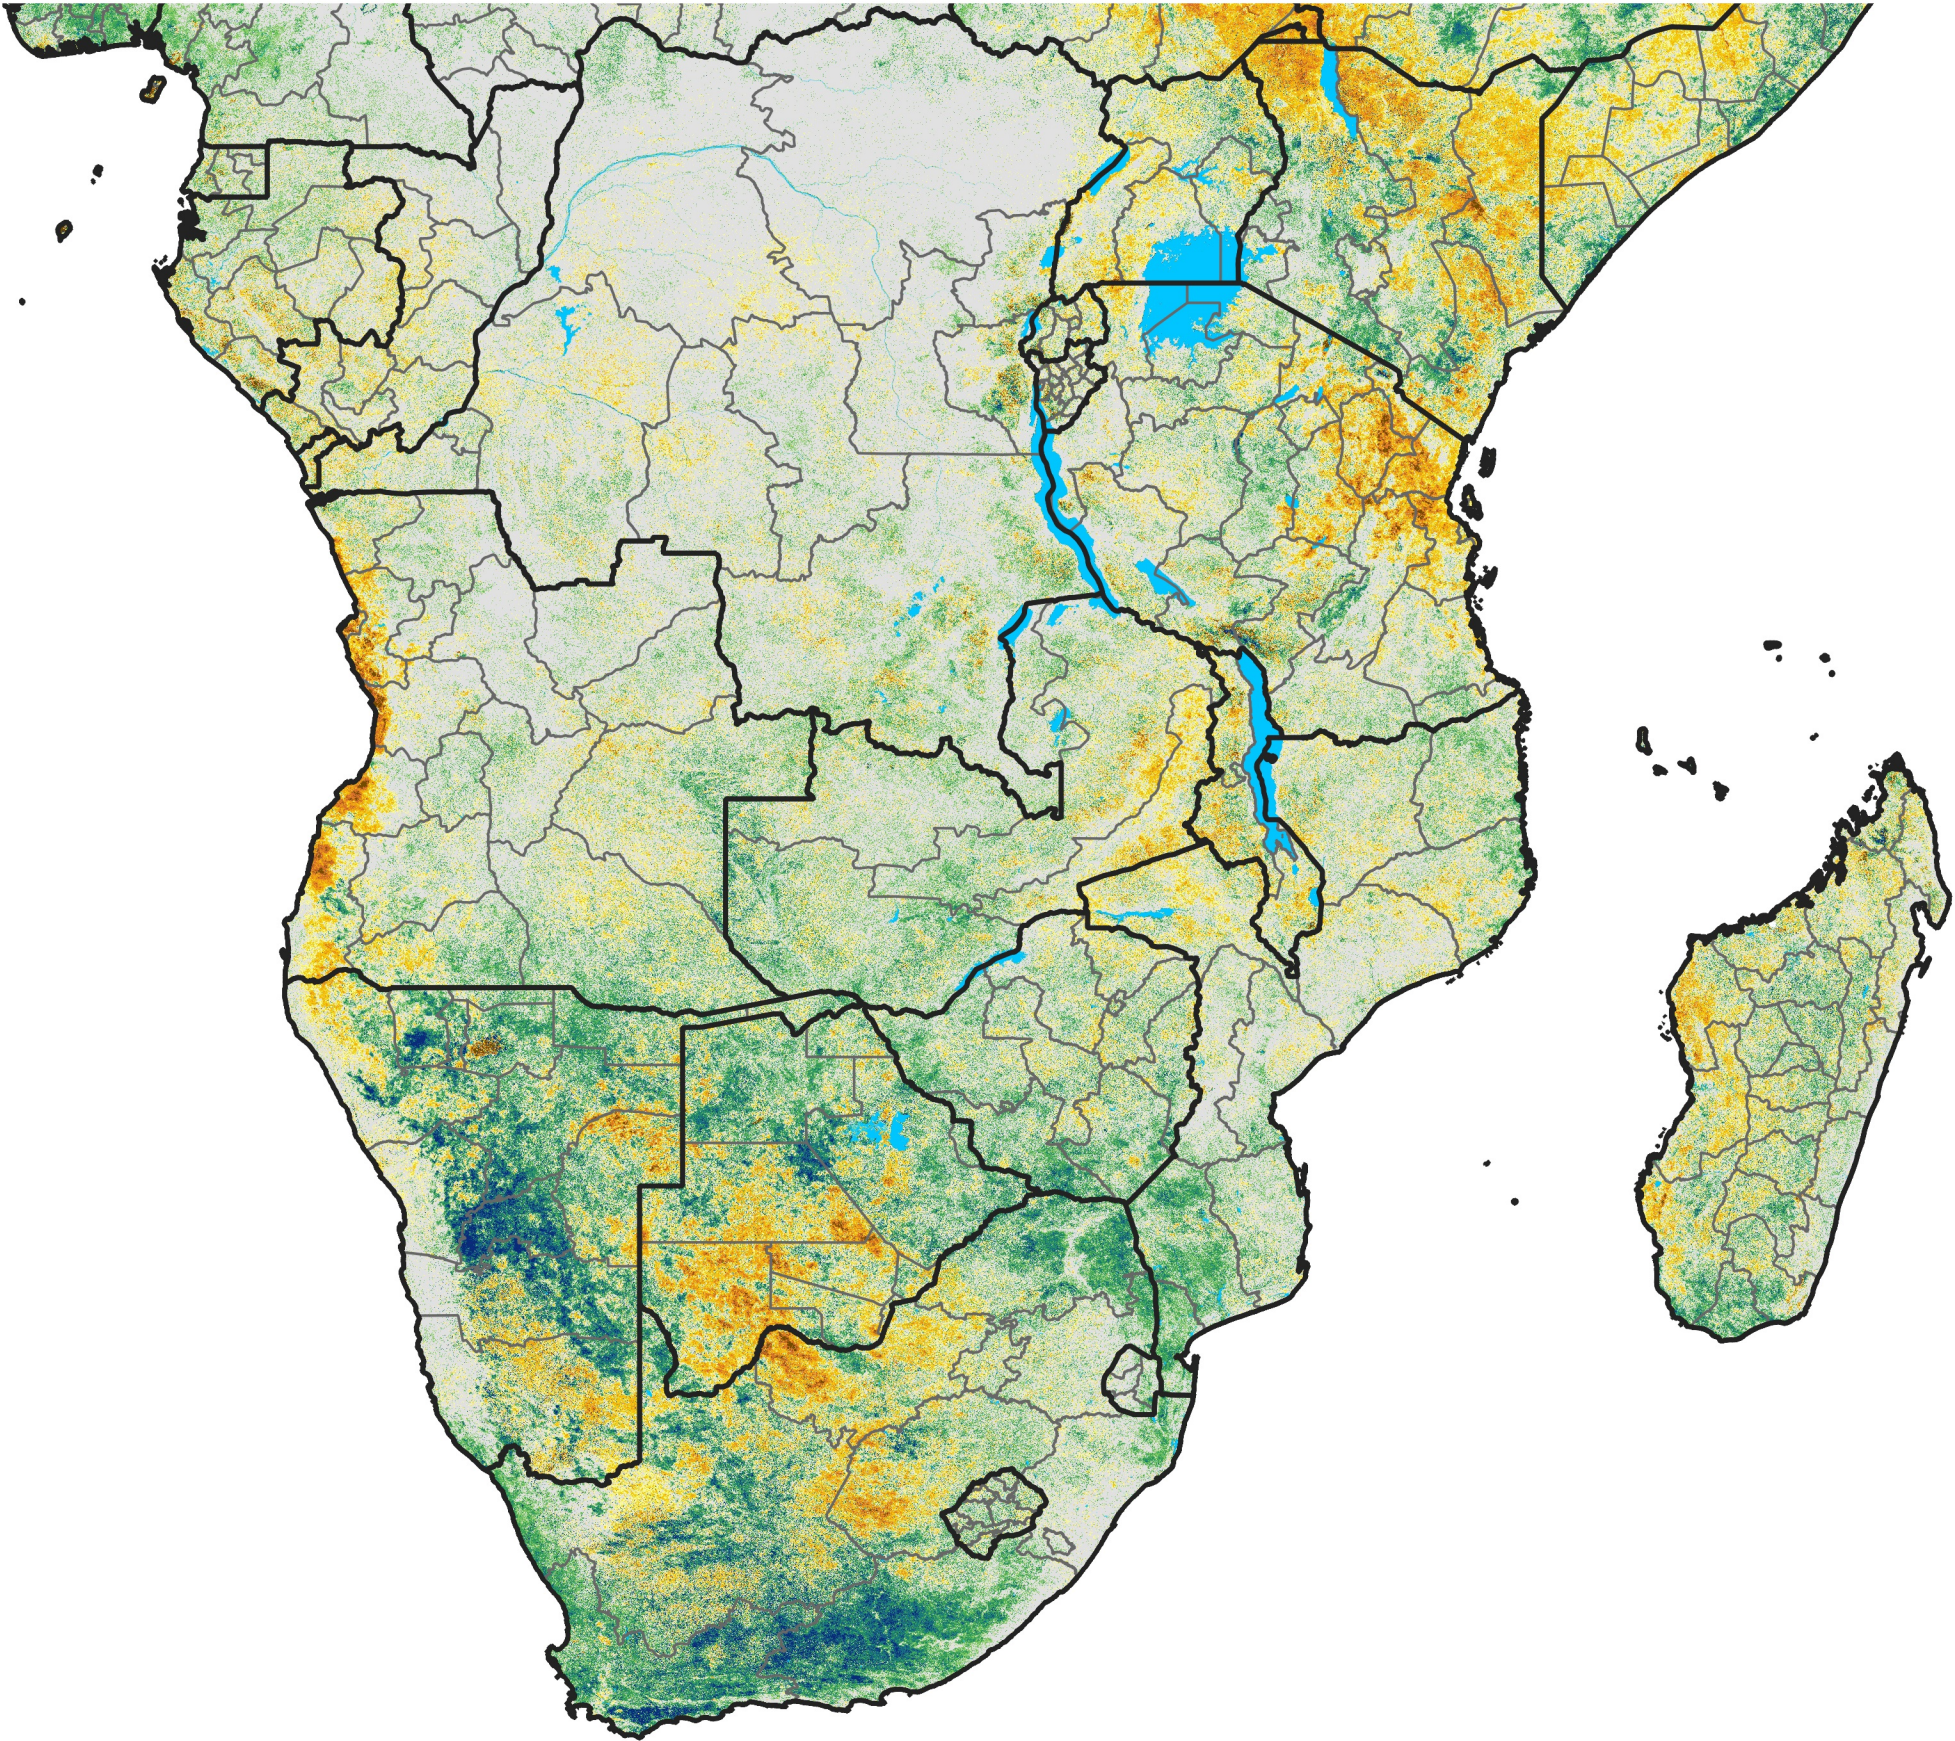

Southern Africa

Percent of Mean NDVI

2014 / Mean (2012 - 2021)
Period 04 / Jan 11 - 20, 2014

Percent of Normal