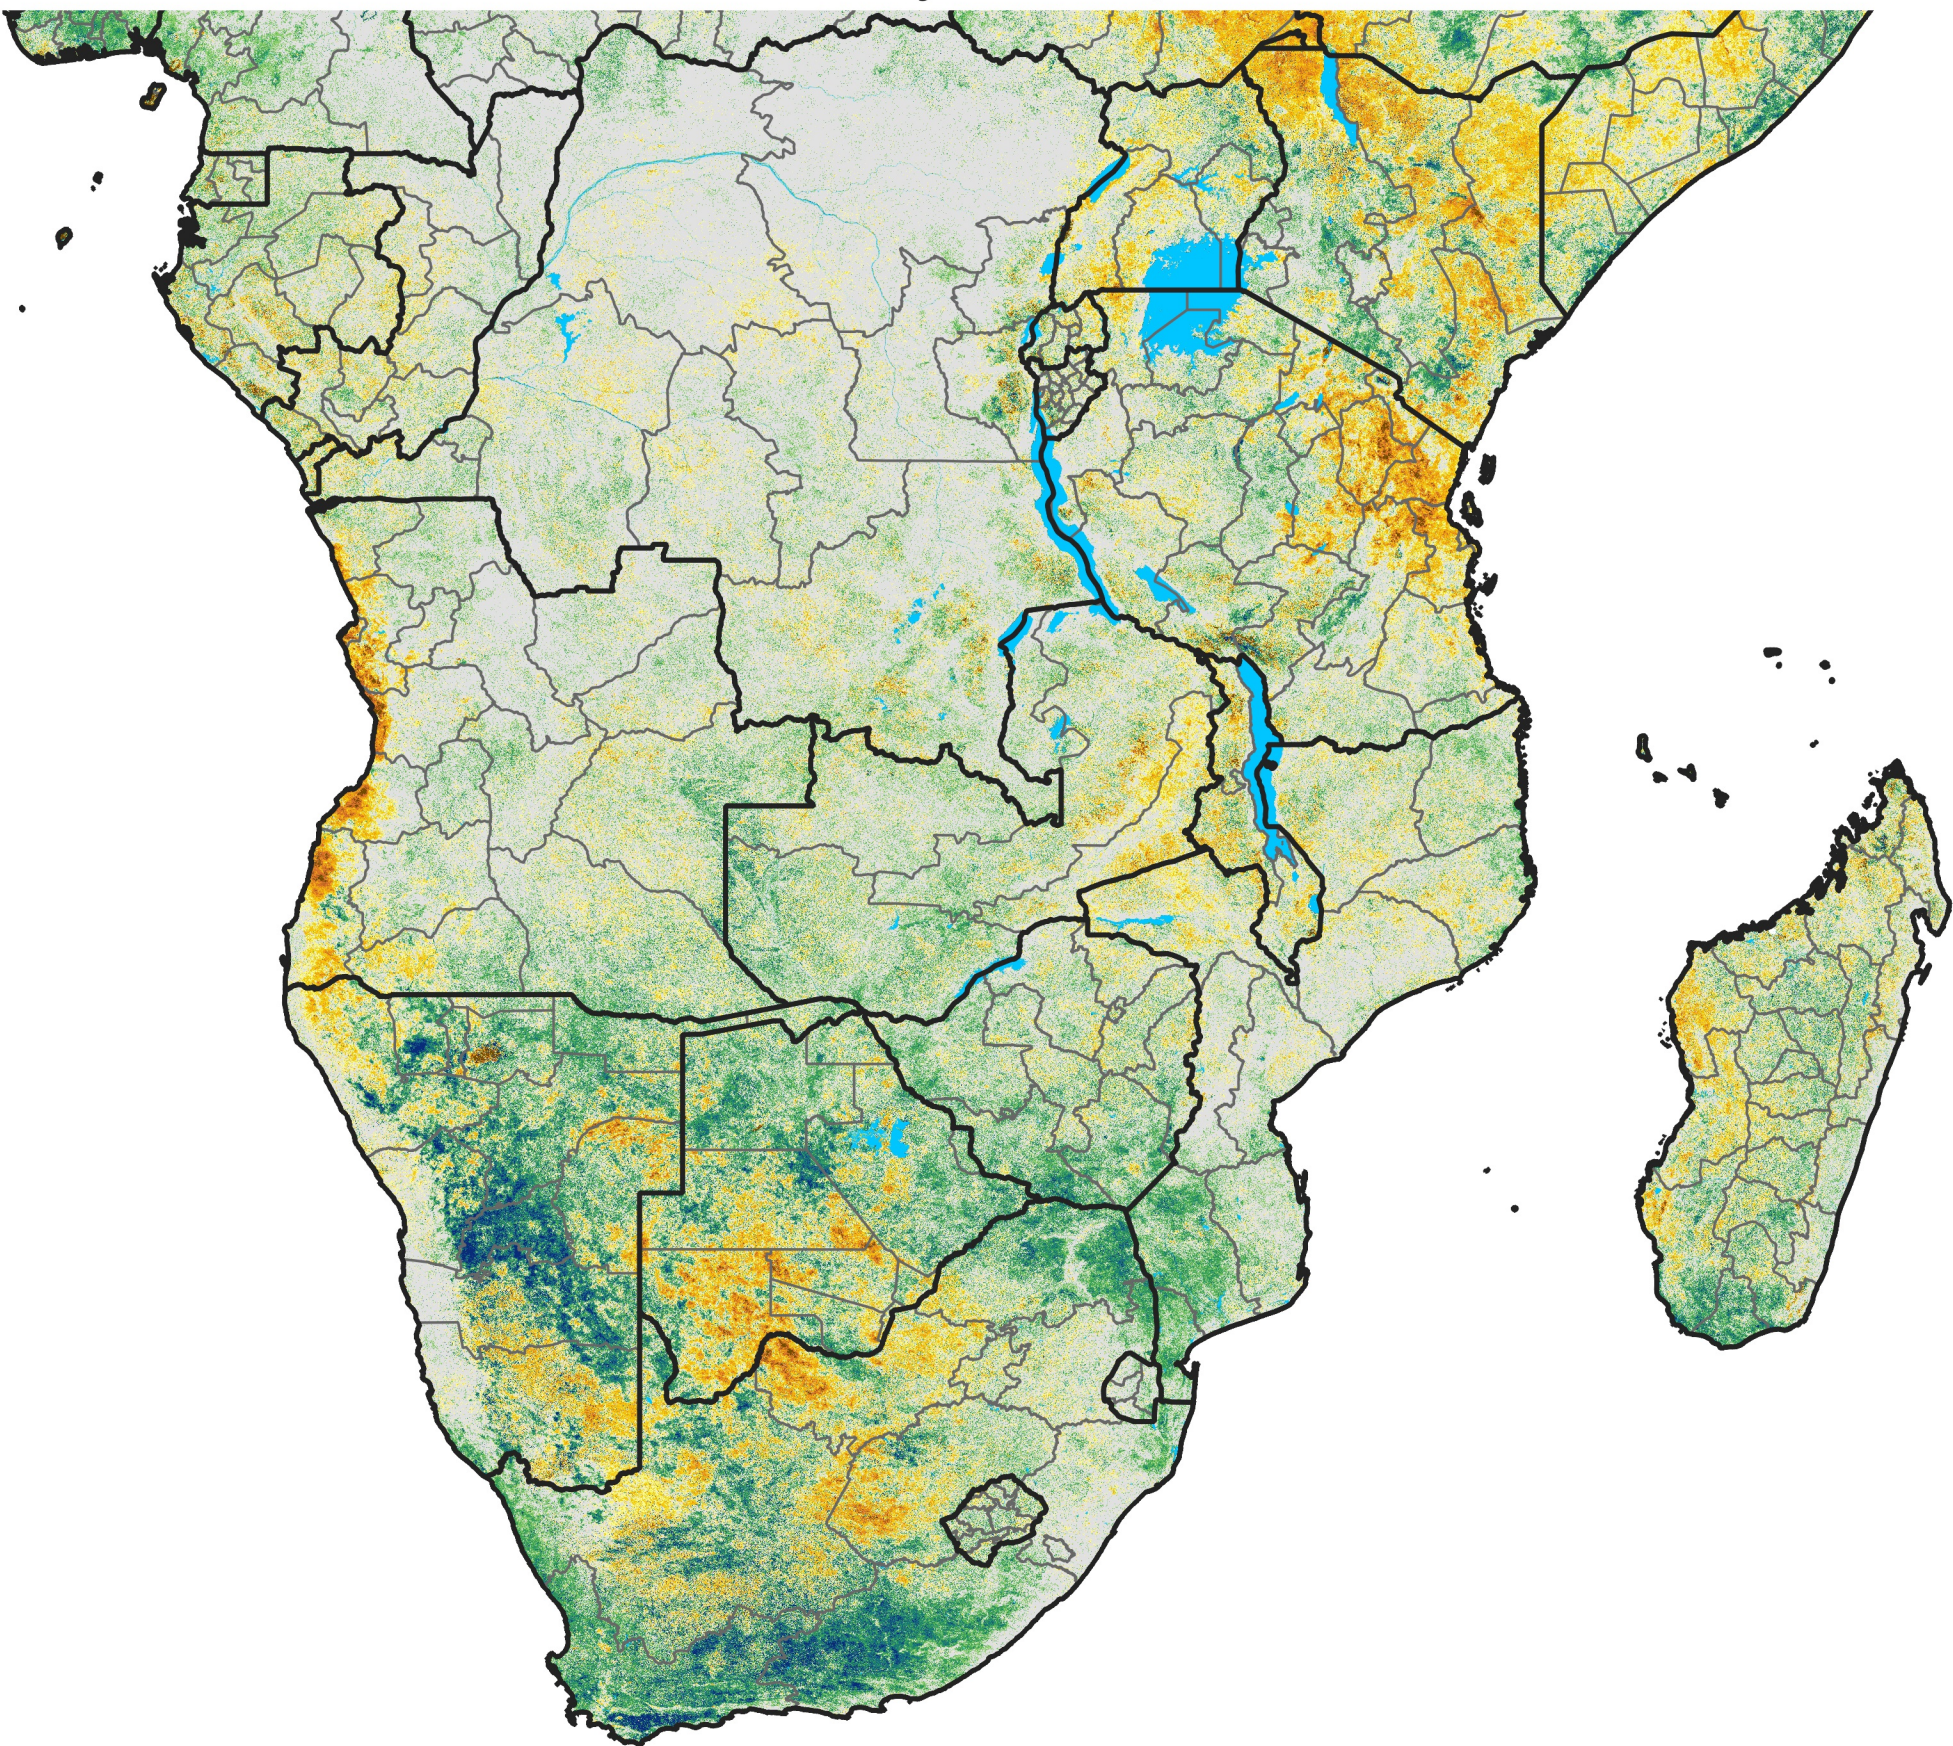

Southern Africa

Percent of Mean NDVI

2014 / Mean (2012 - 2021)
Period 05 / Jan 16 - 25, 2014

Percent of Normal