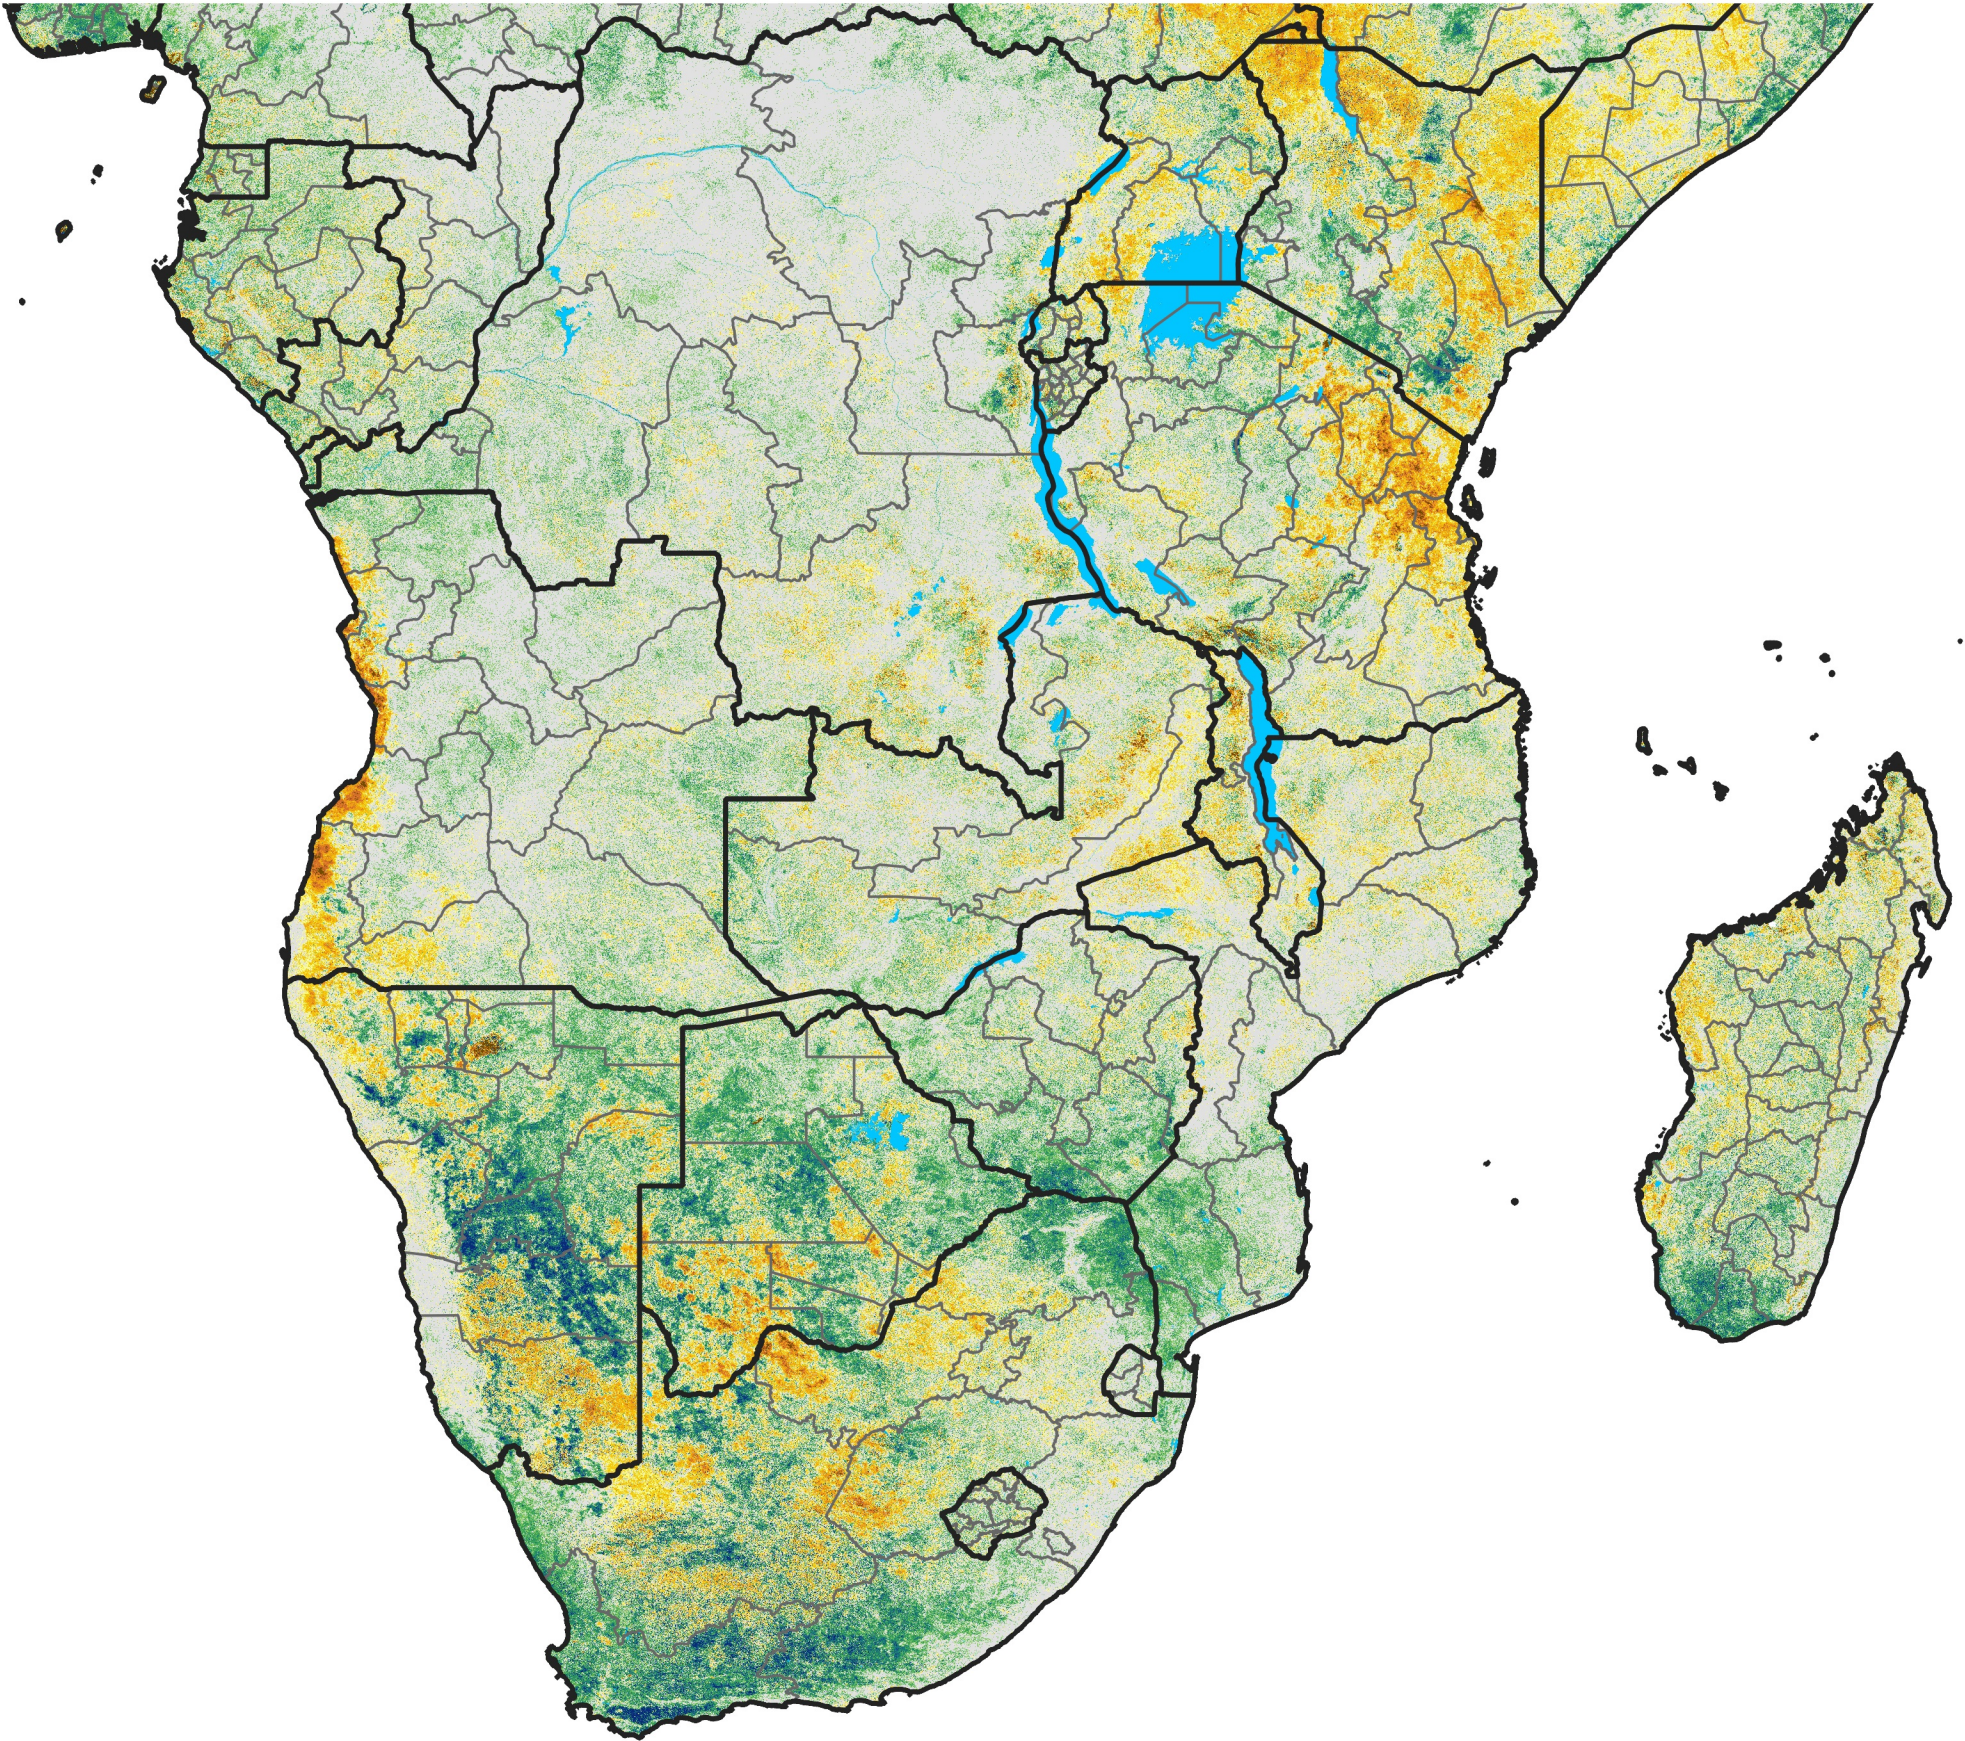

Southern Africa

Percent of Mean NDVI

2014 / Mean (2012 - 2021)

Period 07 / Jan 26 - Feb 05, 2014

Percent of Normal