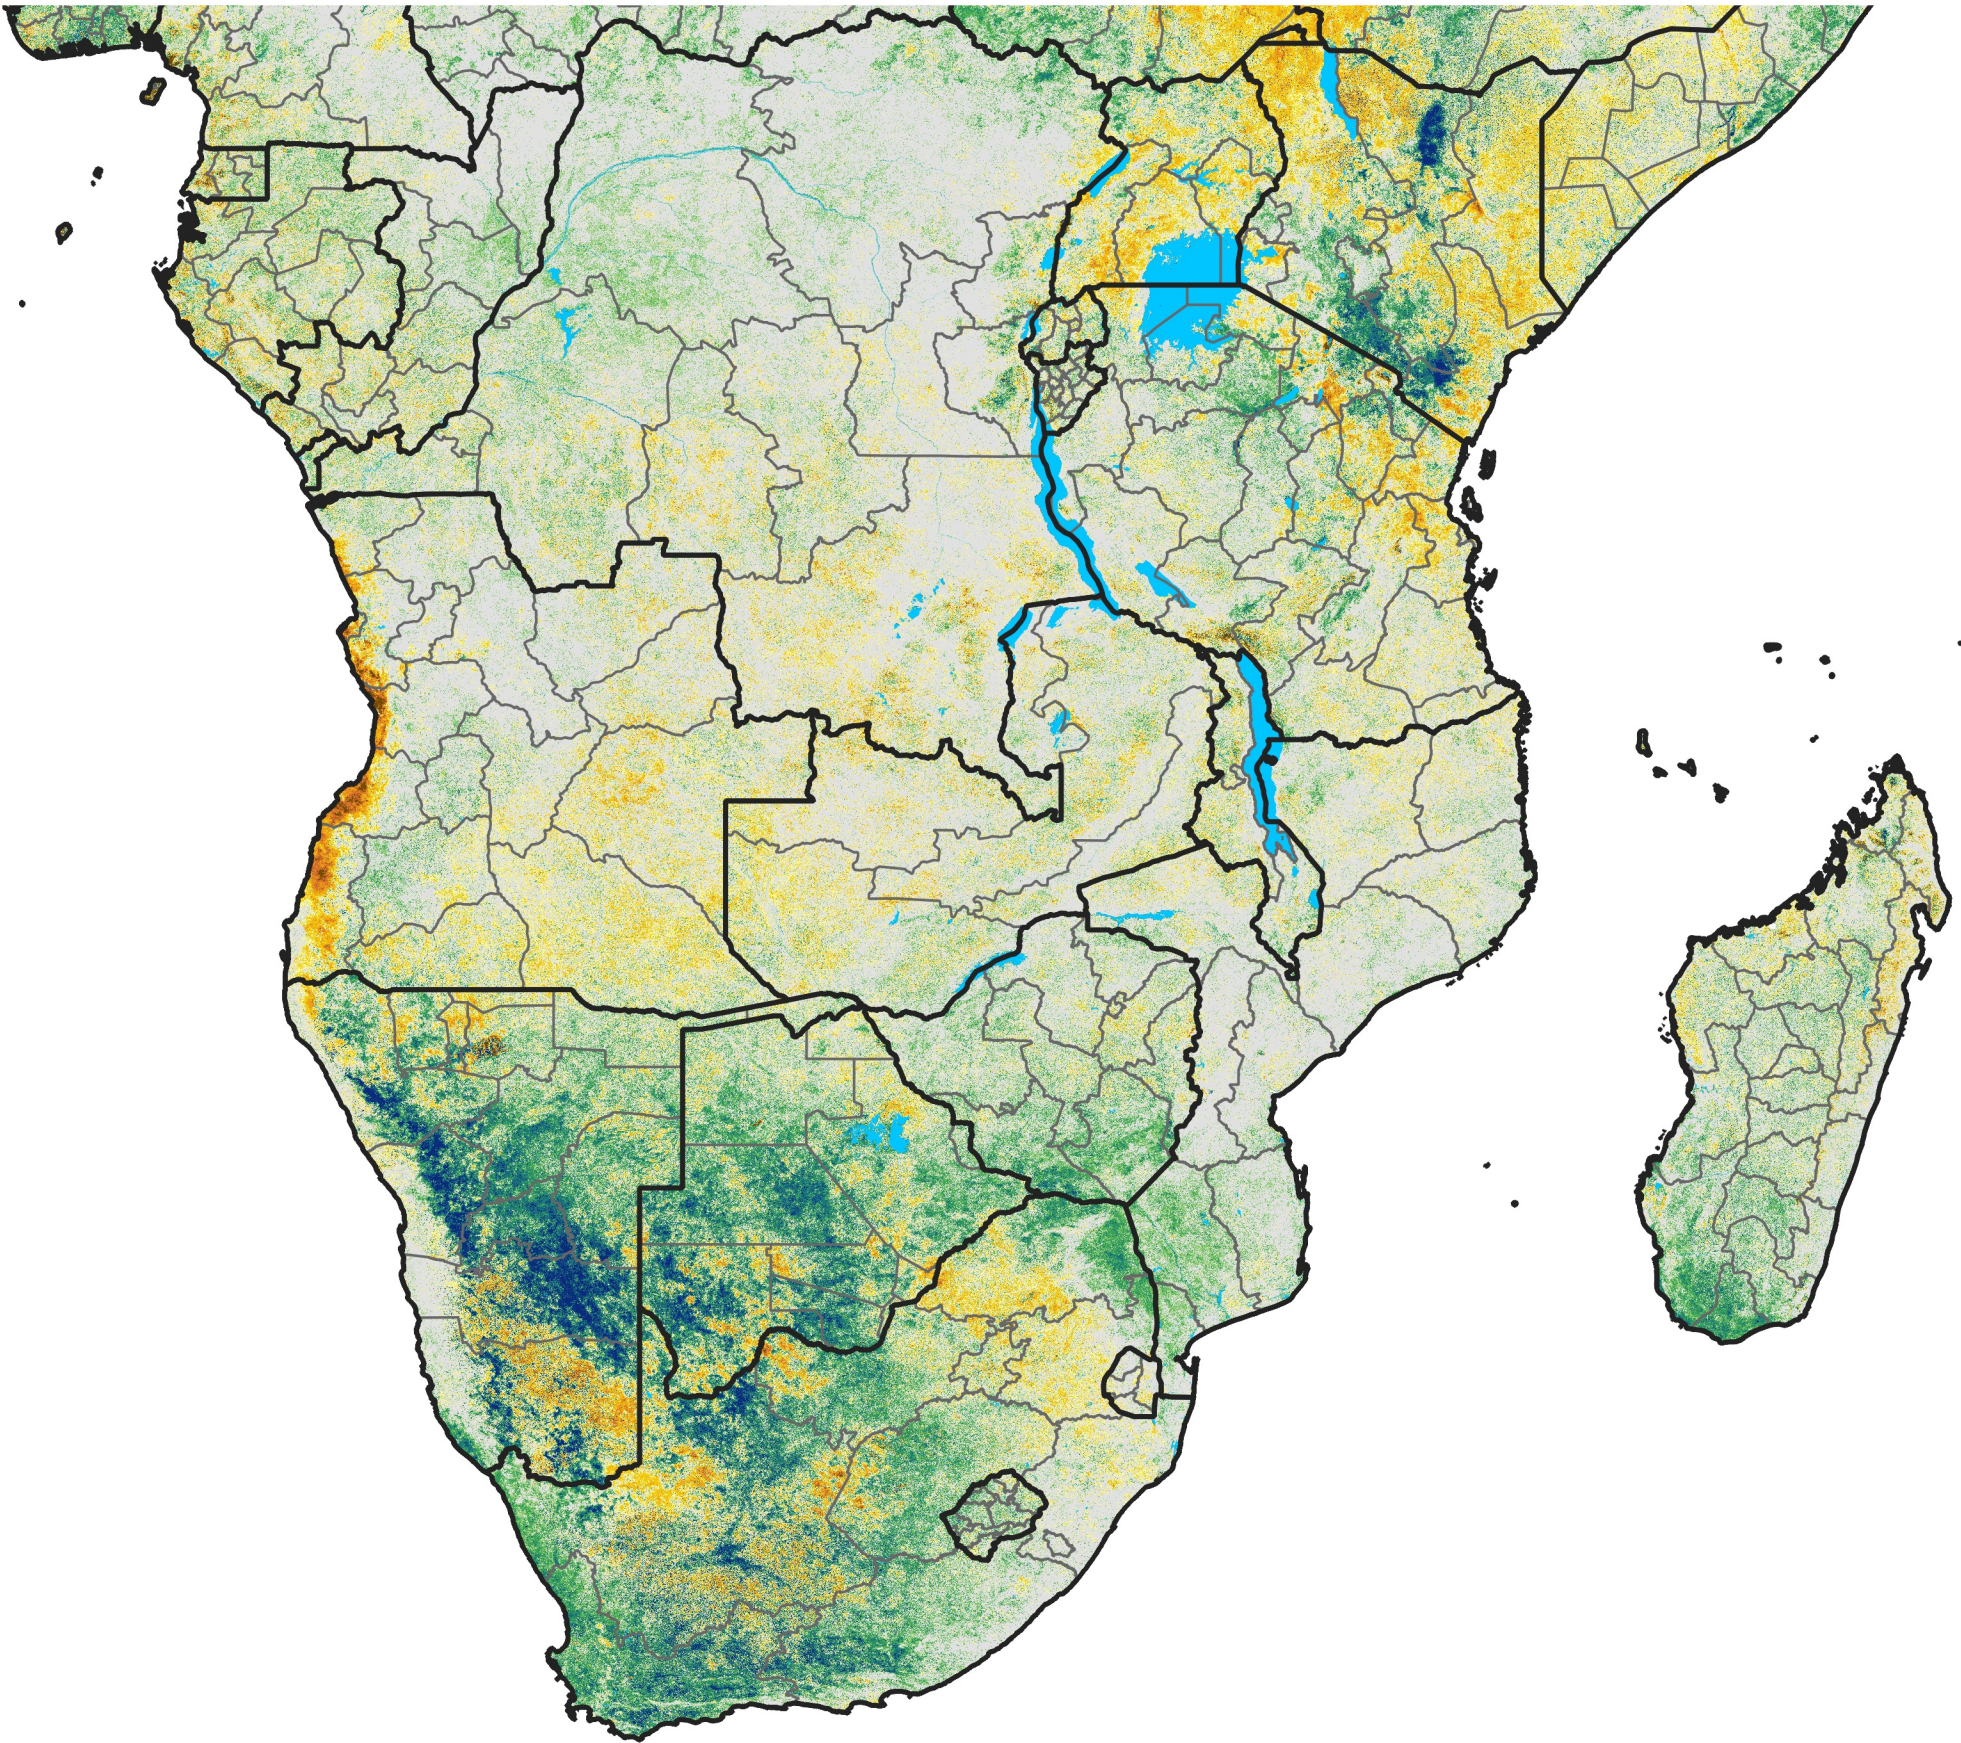

Southern Africa

Percent of Mean NDVI

2014 / Mean (2012 - 2021)
Period 12 / Feb 21 - 28, 2014

Percent of Normal