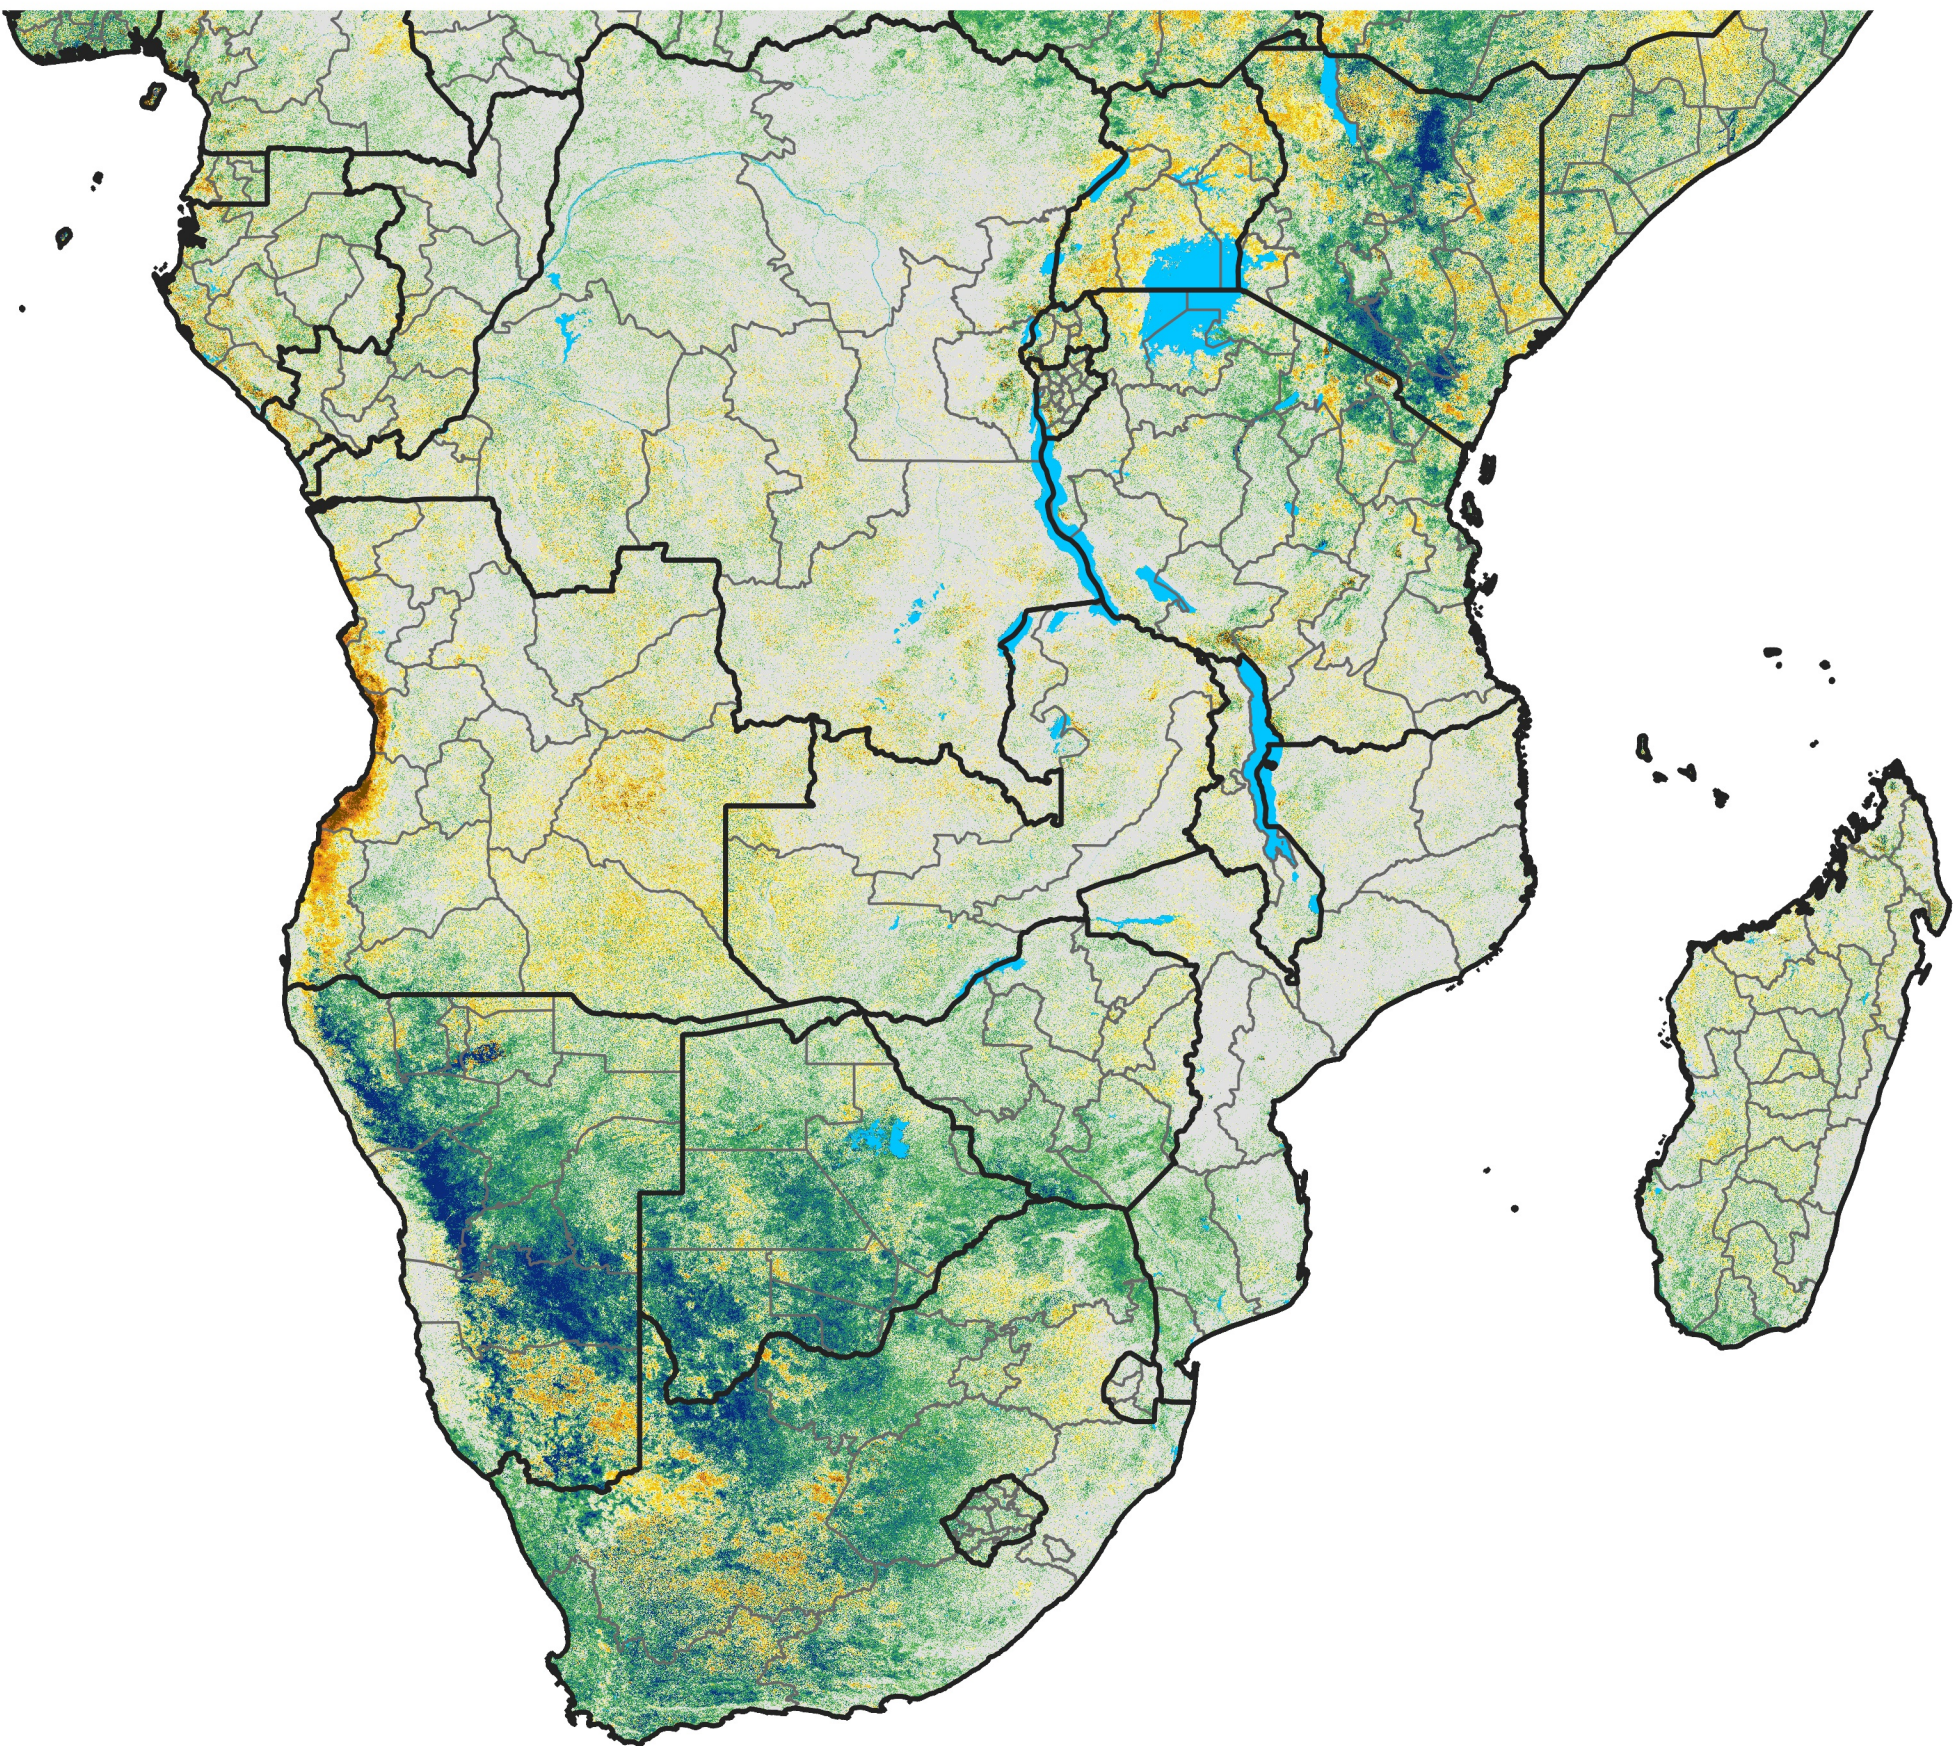

Southern Africa
Percent of Mean NDVI
2014 / Mean (2012 - 2021)
Period 16 / Mar 11 - 20, 2014

Percent of Normal