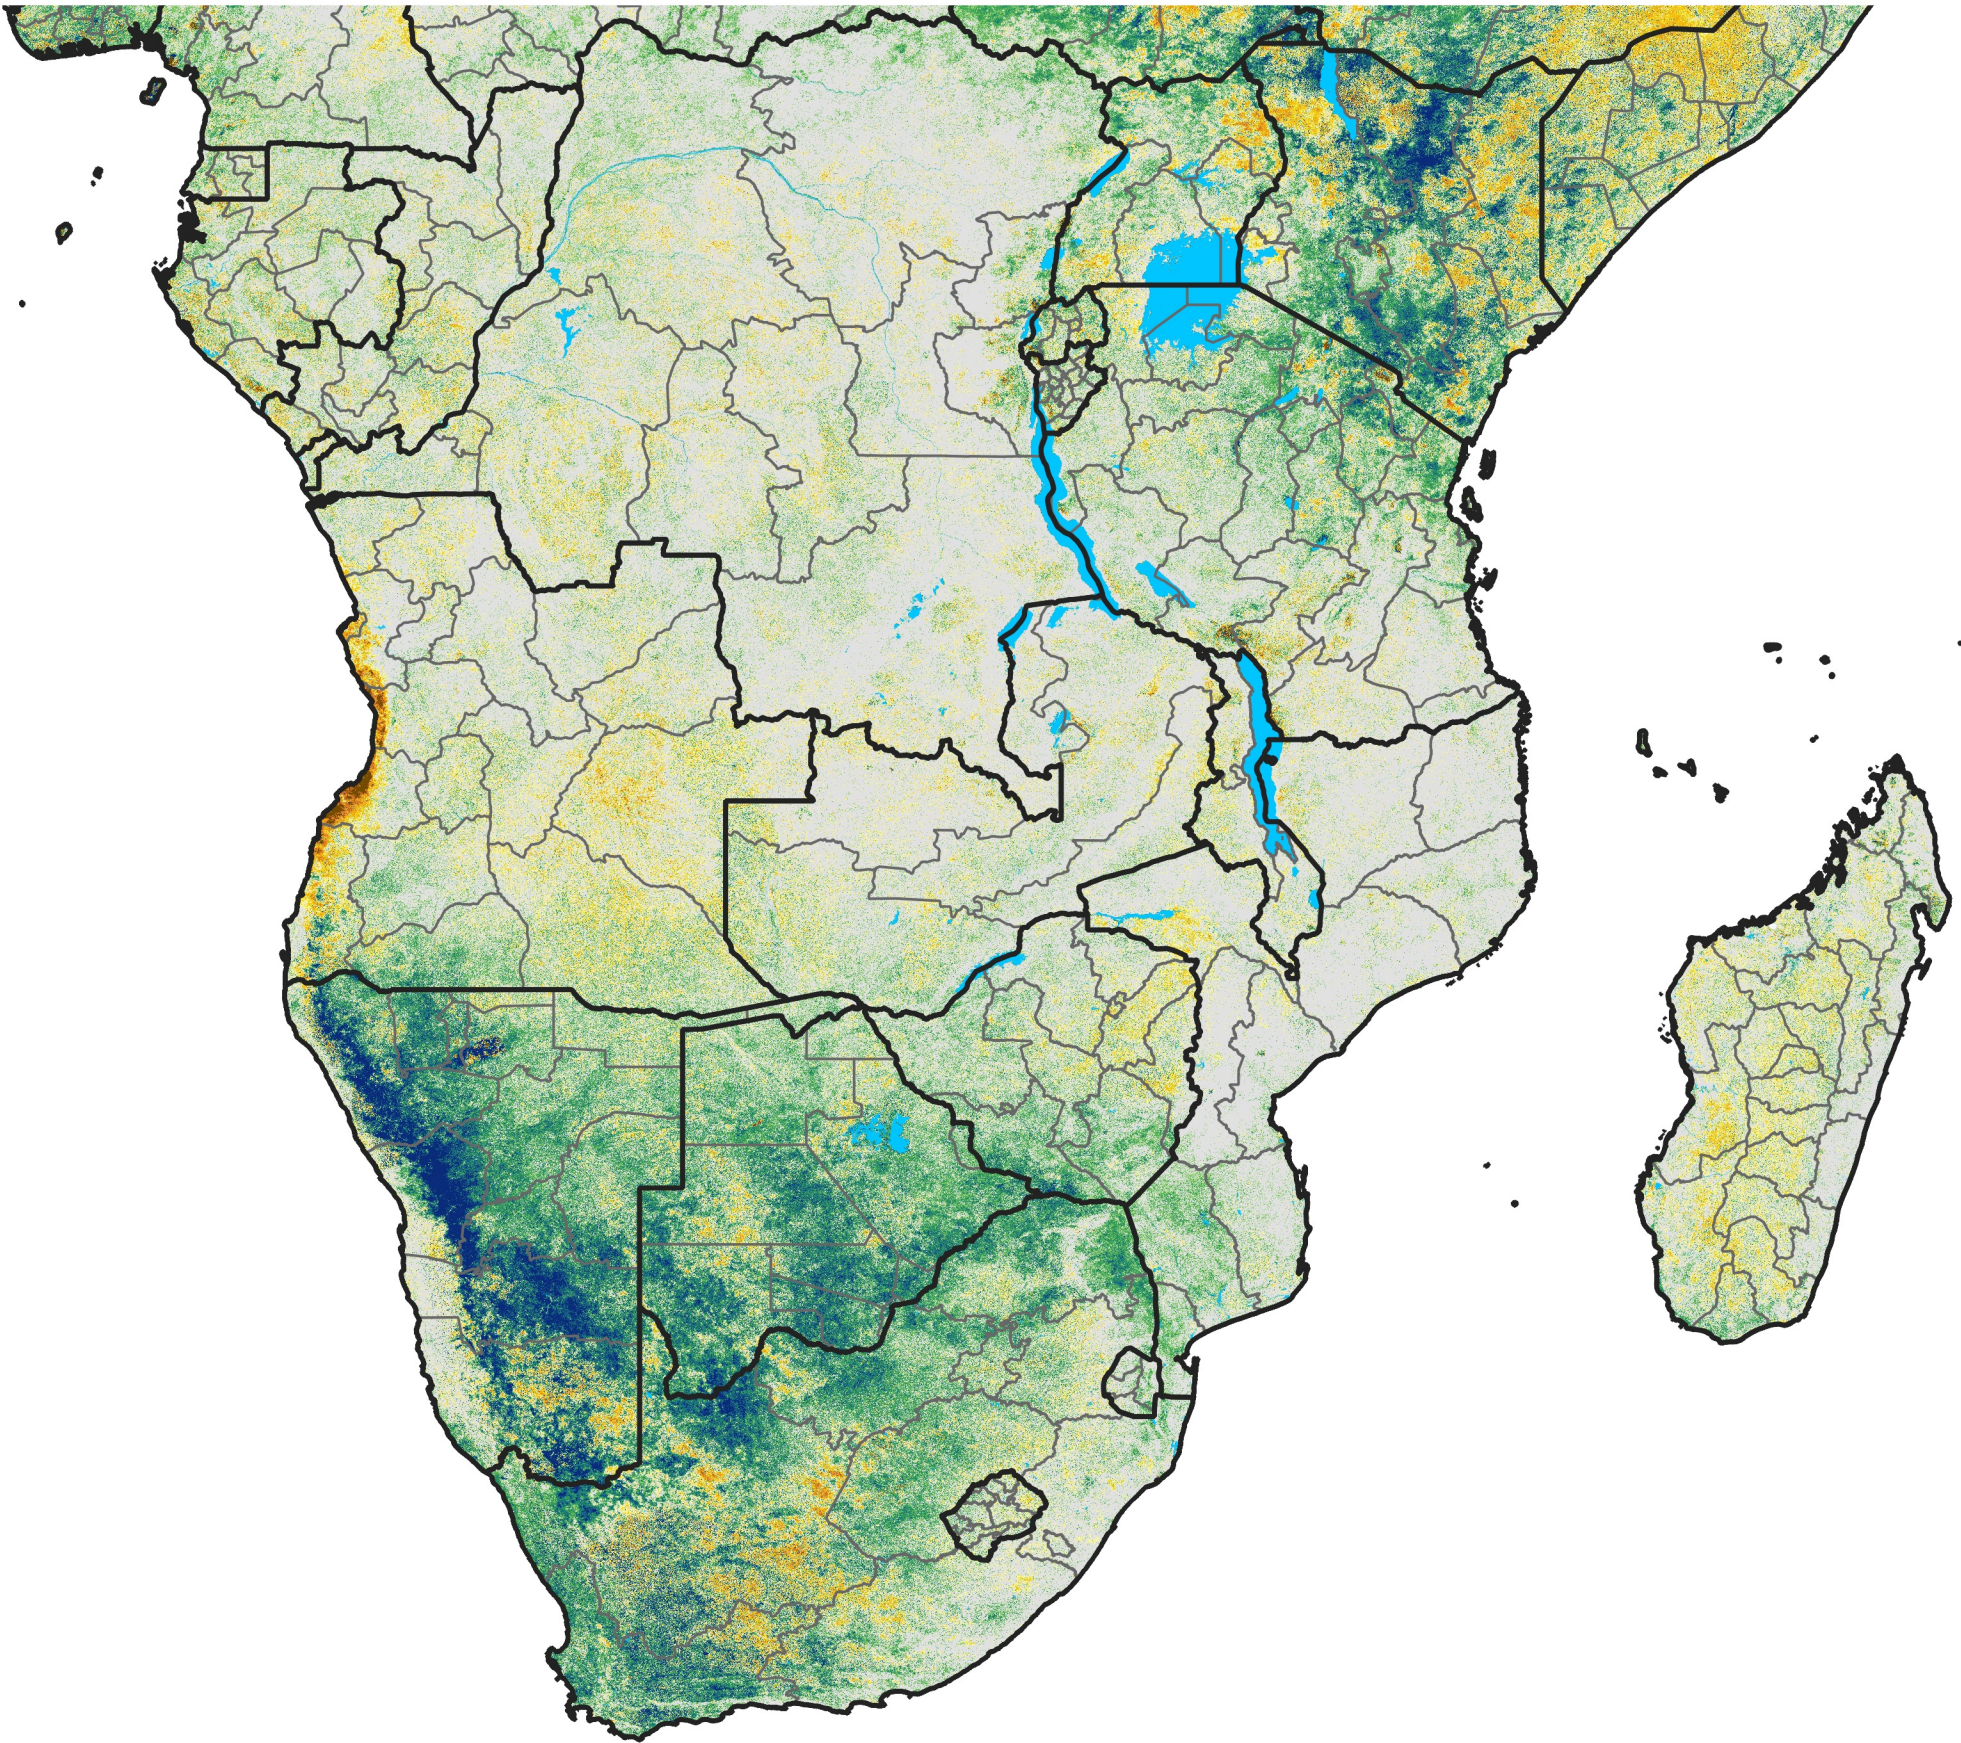

Southern Africa

Percent of Mean NDVI

2014 / Mean (2012 - 2021)

Period 19 / Mar 26 - Apr 05, 2014

Percent of Normal