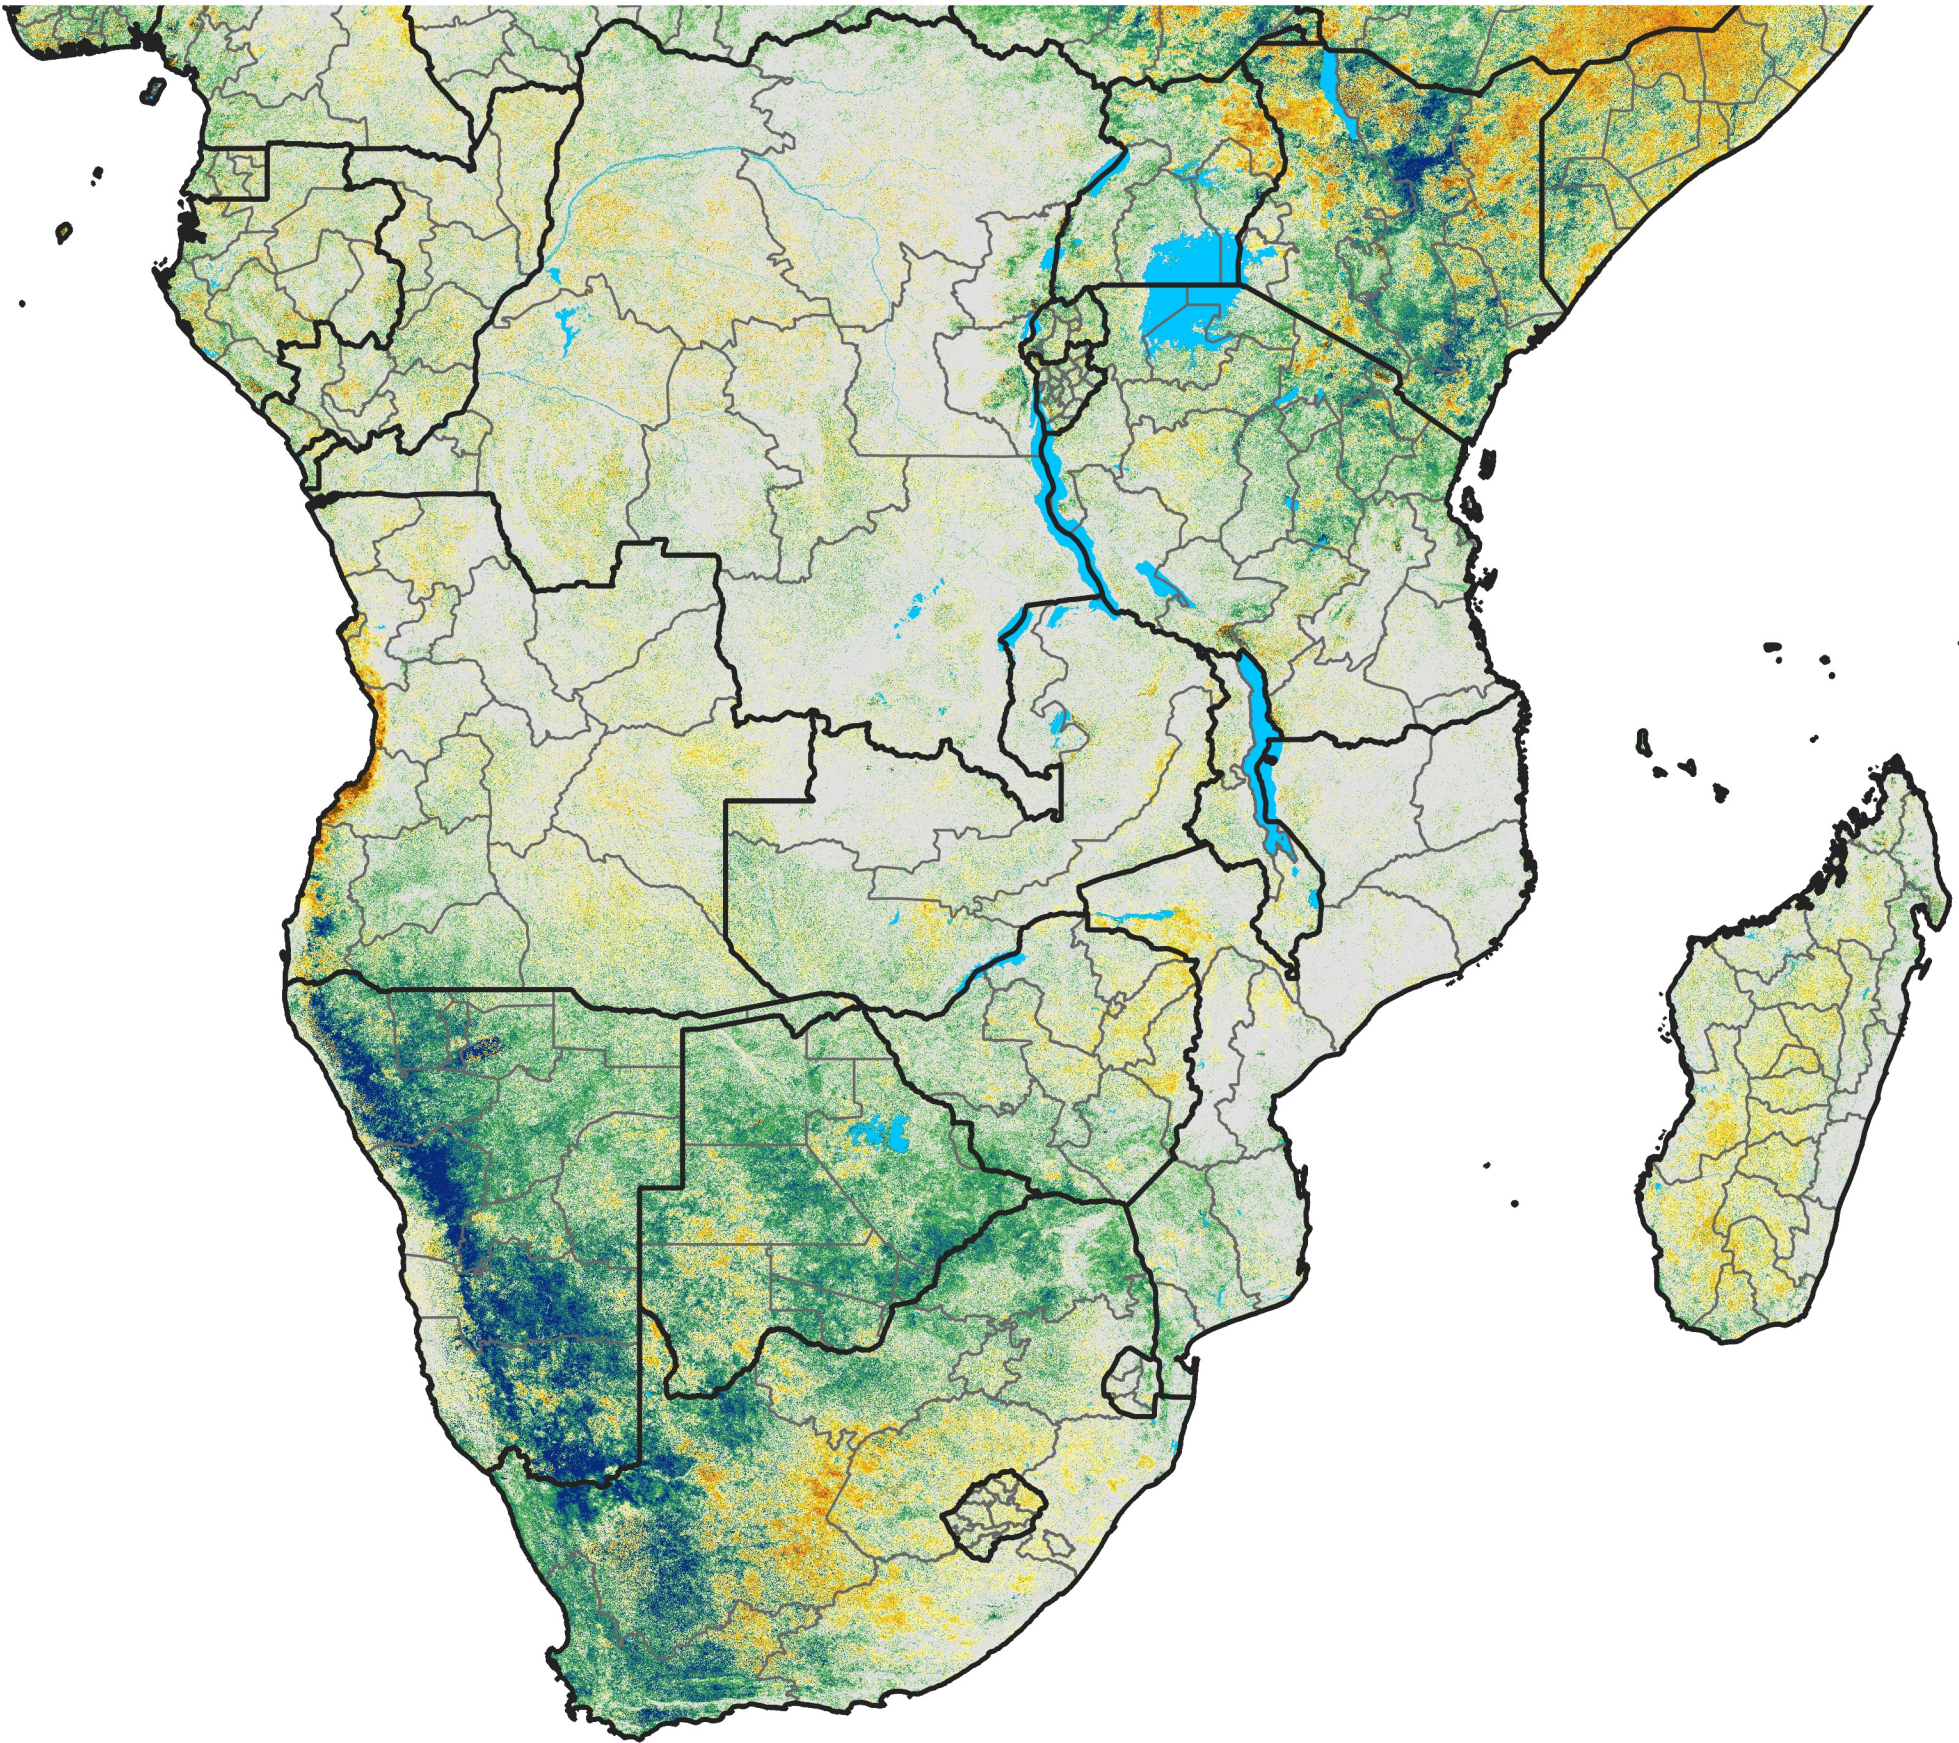

Southern Africa

Percent of Mean NDVI

2014 / Mean (2012 - 2021)
Period 22 / Apr 11 - 20, 2014

Percent of Normal