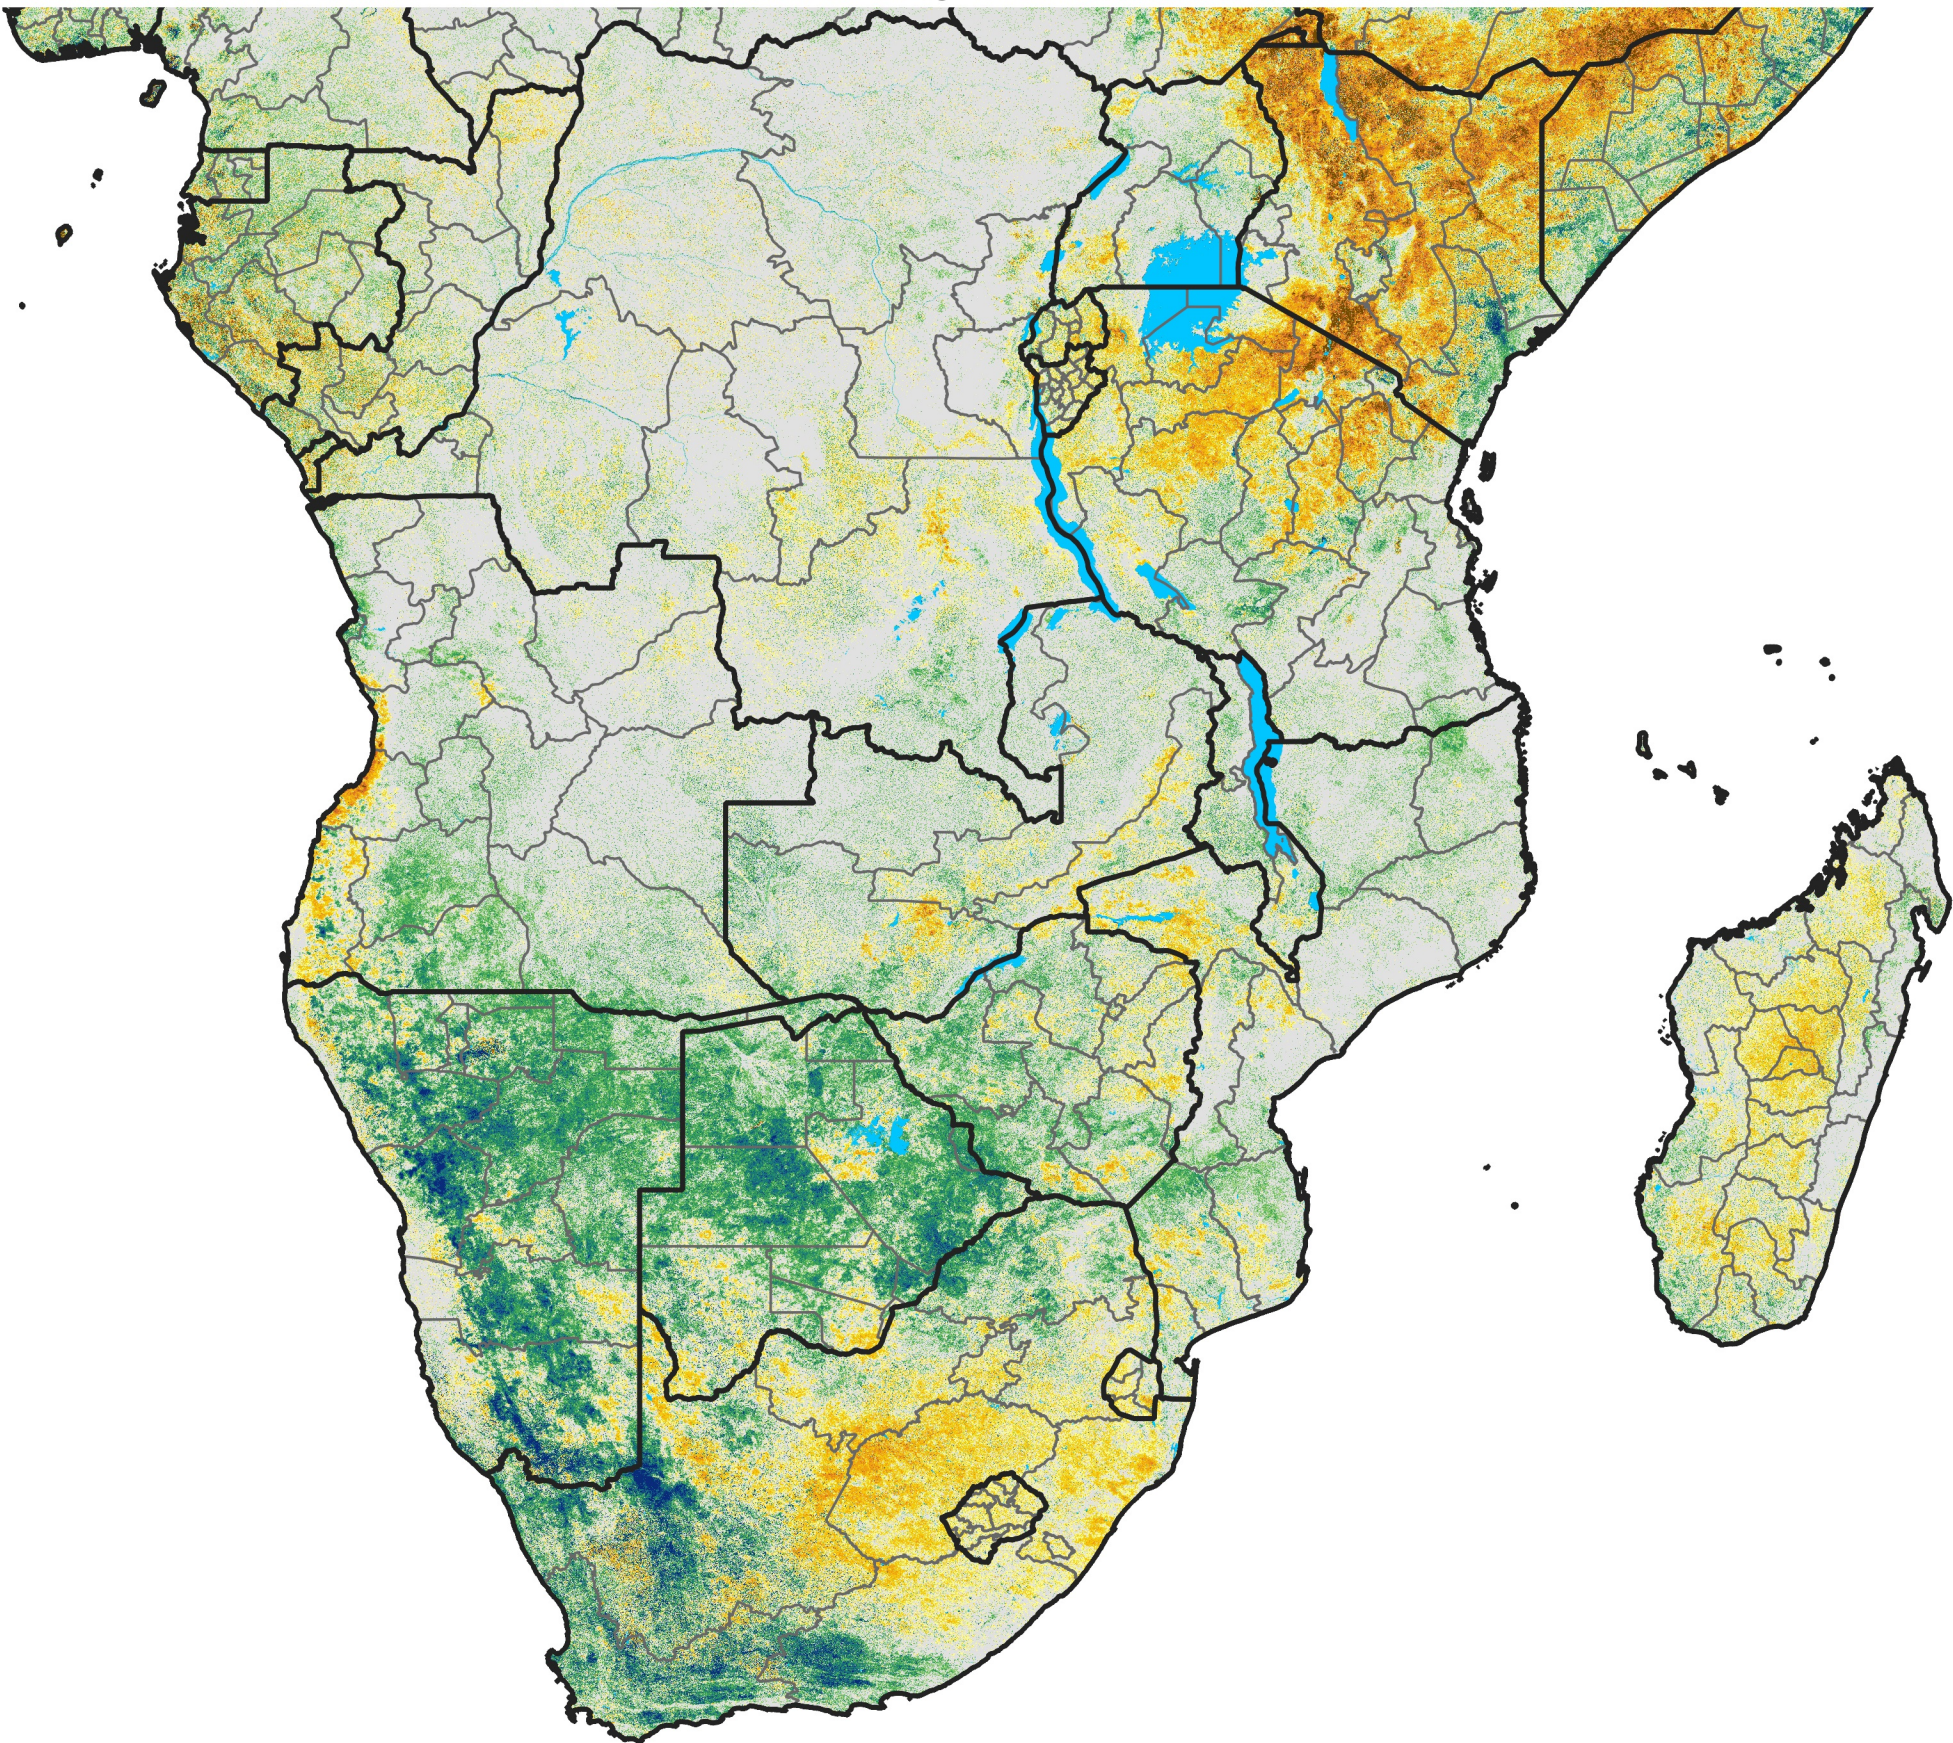

Southern Africa

Percent of Mean NDVI

2014 / Mean (2012 - 2021)

Period 31 / May 26 - Jun 05, 2014

Percent of Normal