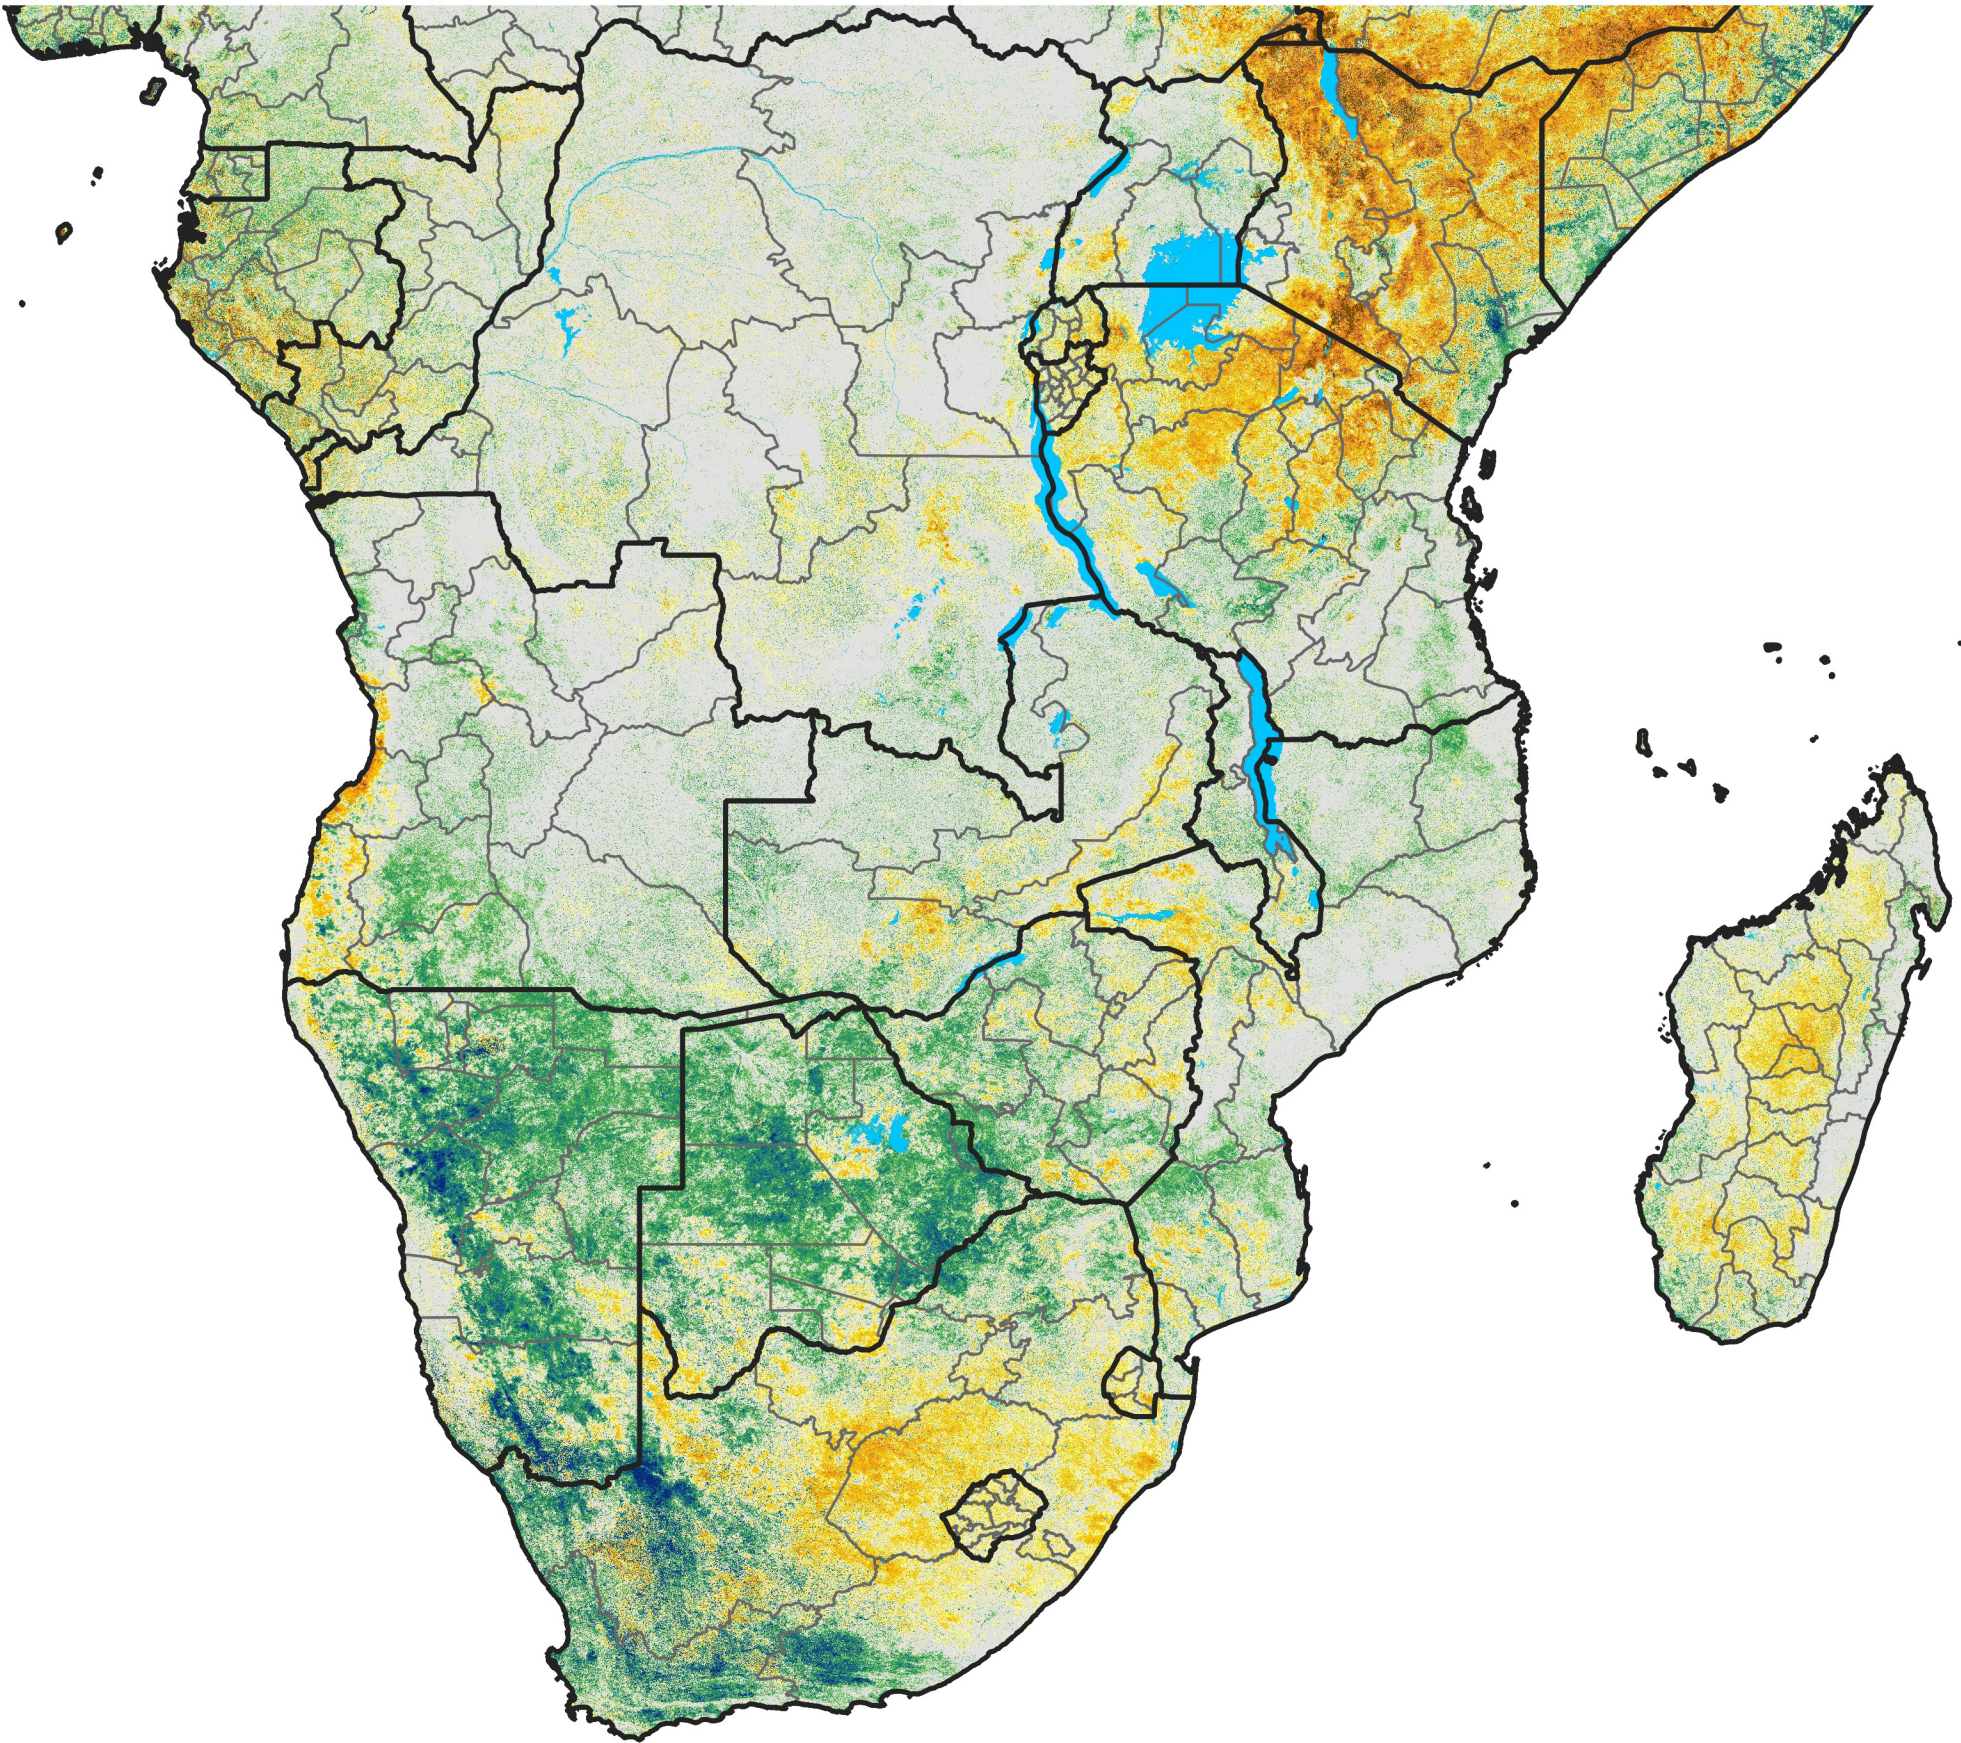

Southern Africa

Percent of Mean NDVI

2014 / Mean (2012 - 2021)
Period 32 / Jun 01 - 10, 2014

Percent of Normal