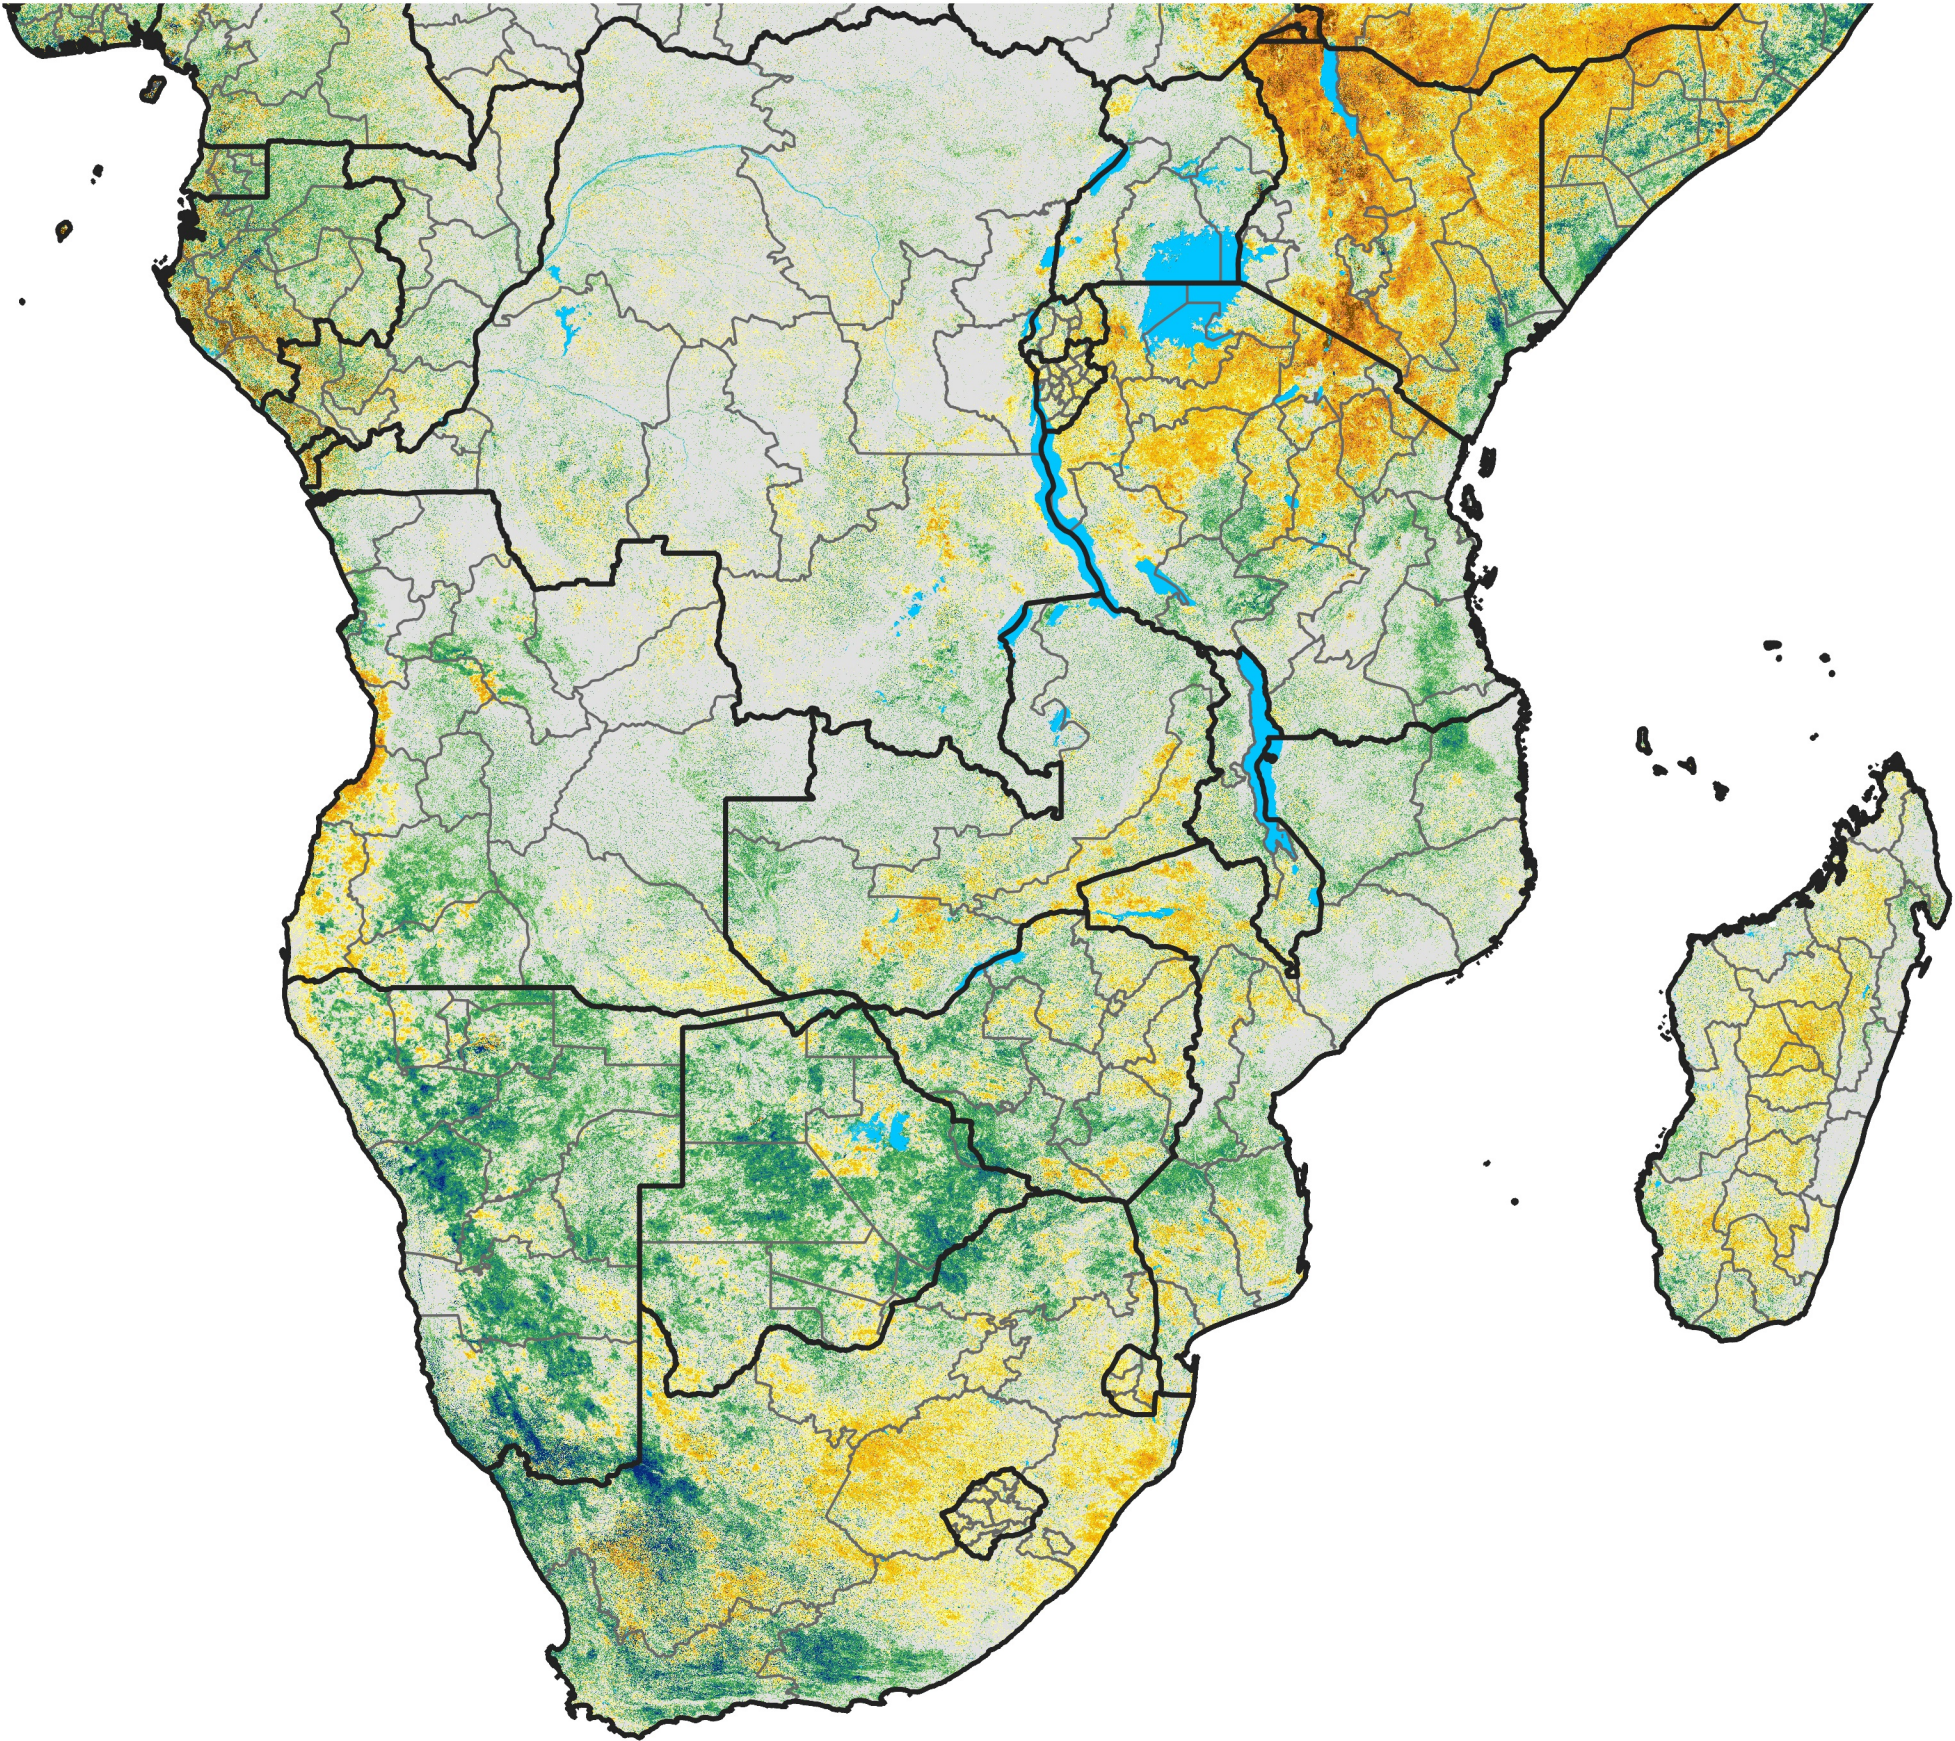

Southern Africa

Percent of Mean NDVI

2014 / Mean (2012 - 2021)
Period 35 / Jun 16 - 25, 2014

Percent of Normal