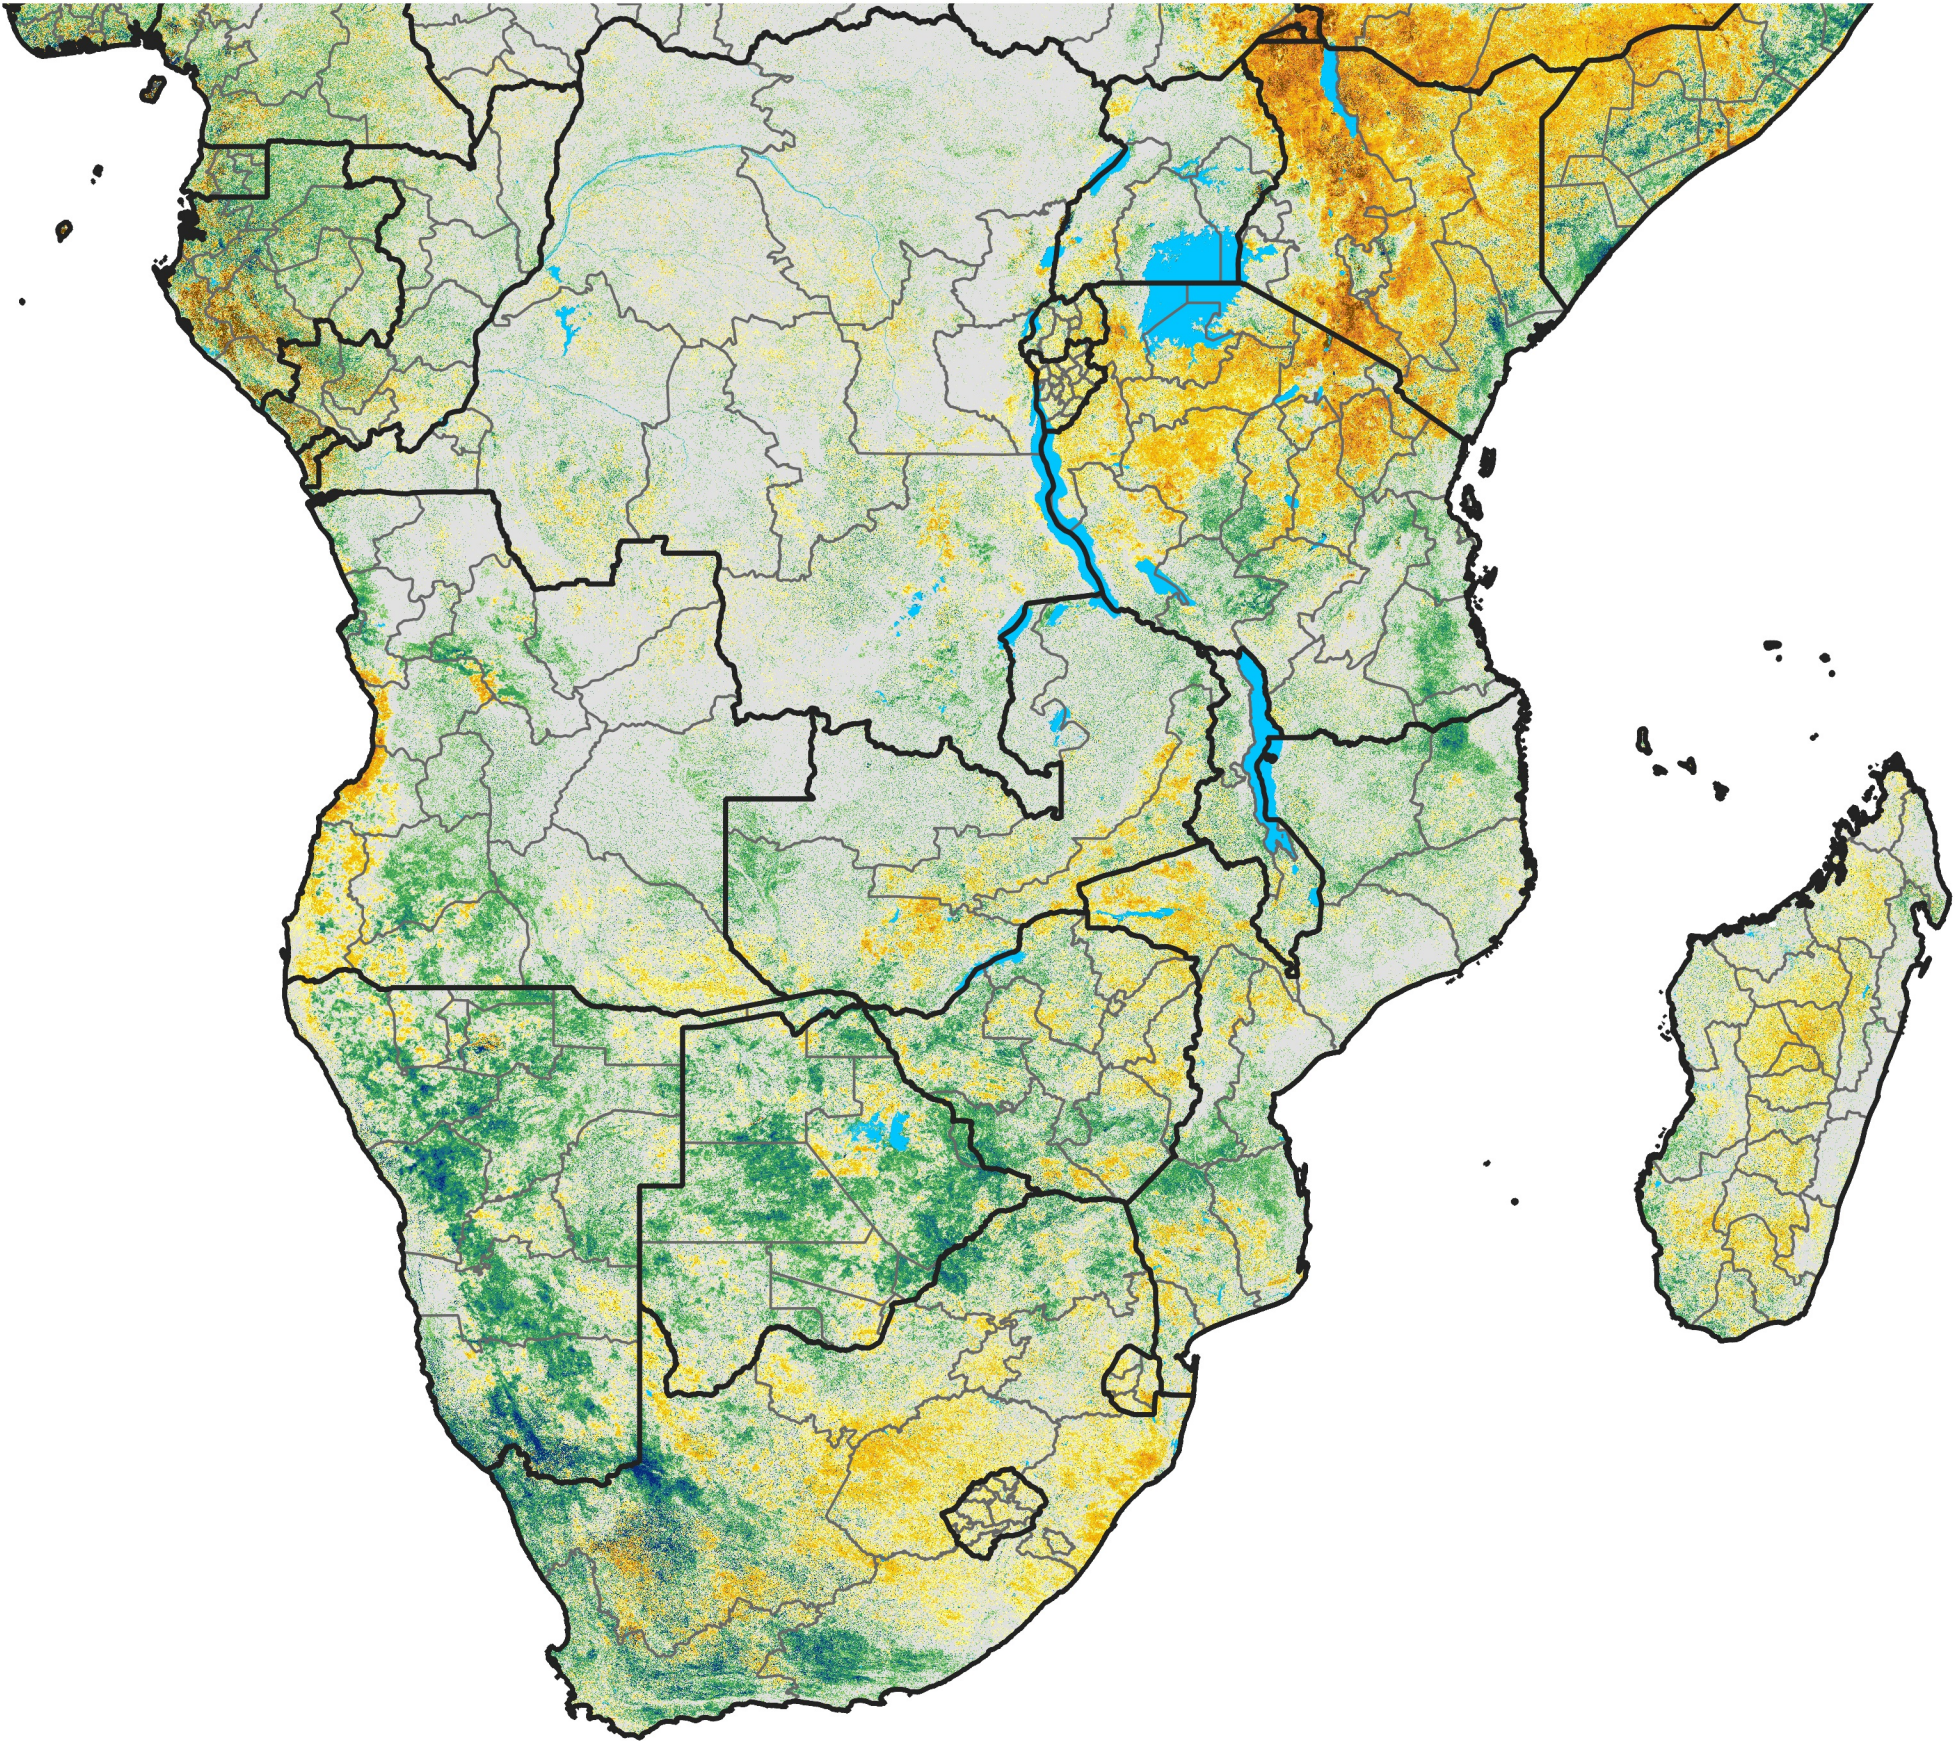

Southern Africa

Percent of Mean NDVI

2014 / Mean (2012 - 2021)
Period 36 / Jun 21 - 30, 2014

Percent of Normal