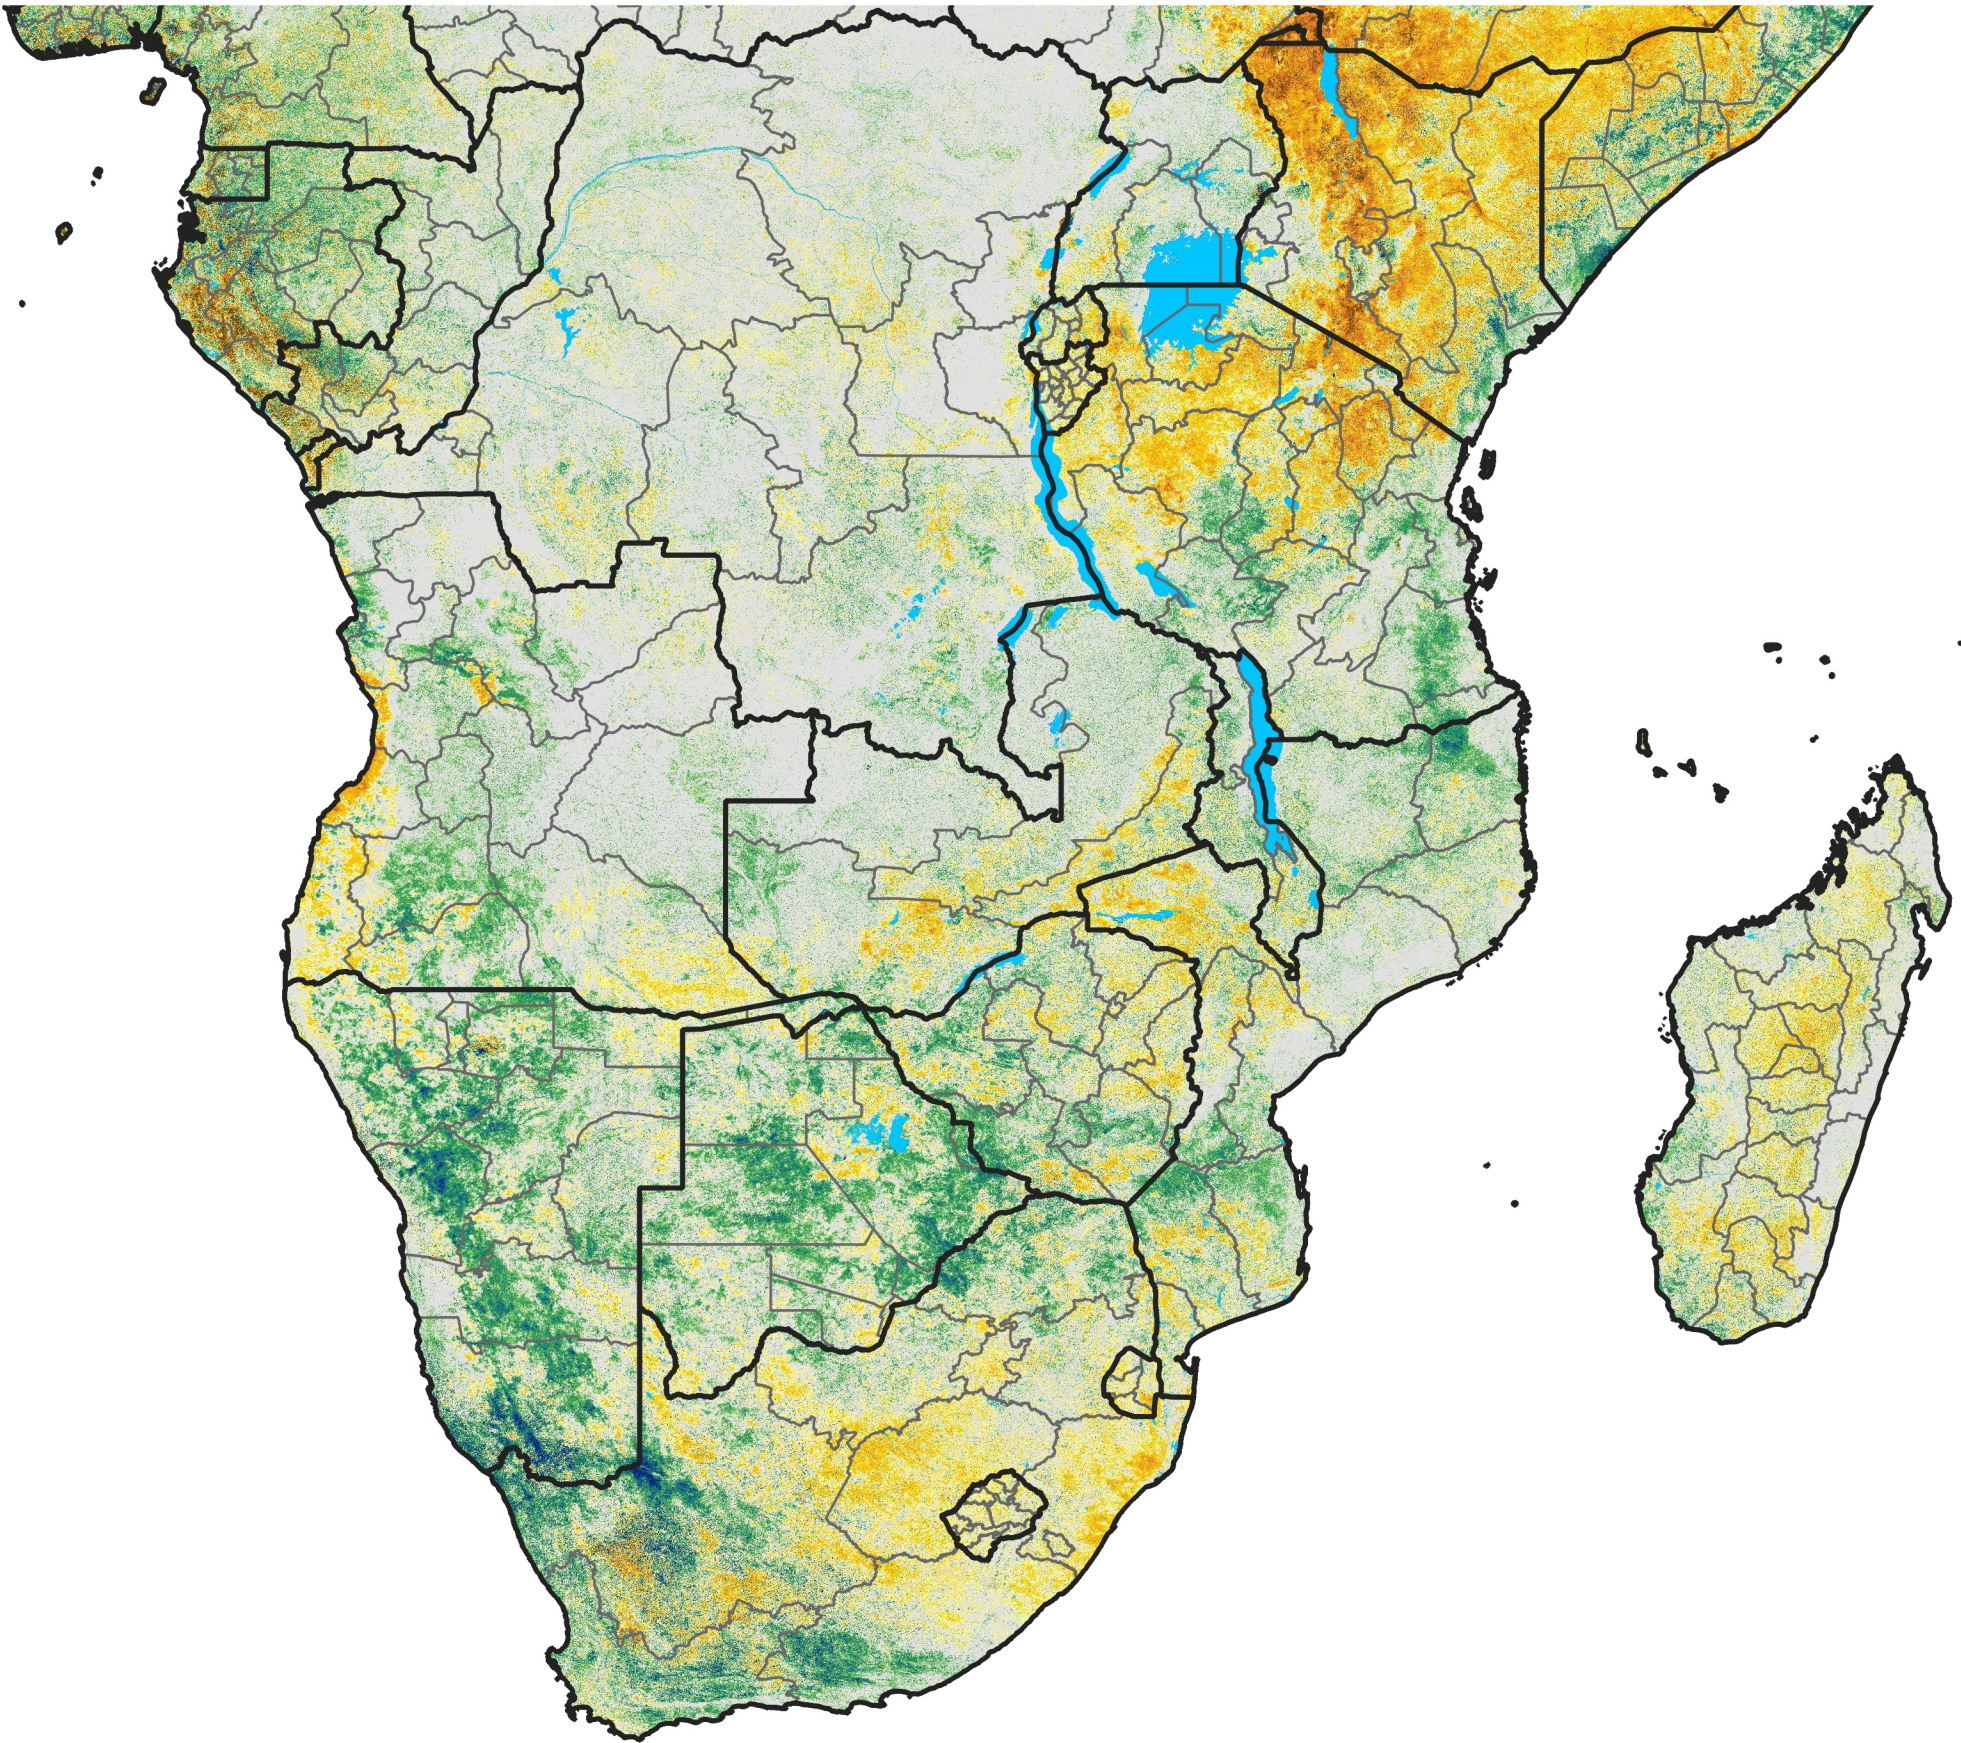

Southern Africa

Percent of Mean NDVI

2014 / Mean (2012 - 2021)
Period 37 / Jun 26 - Jul 05, 2014

Percent of Normal