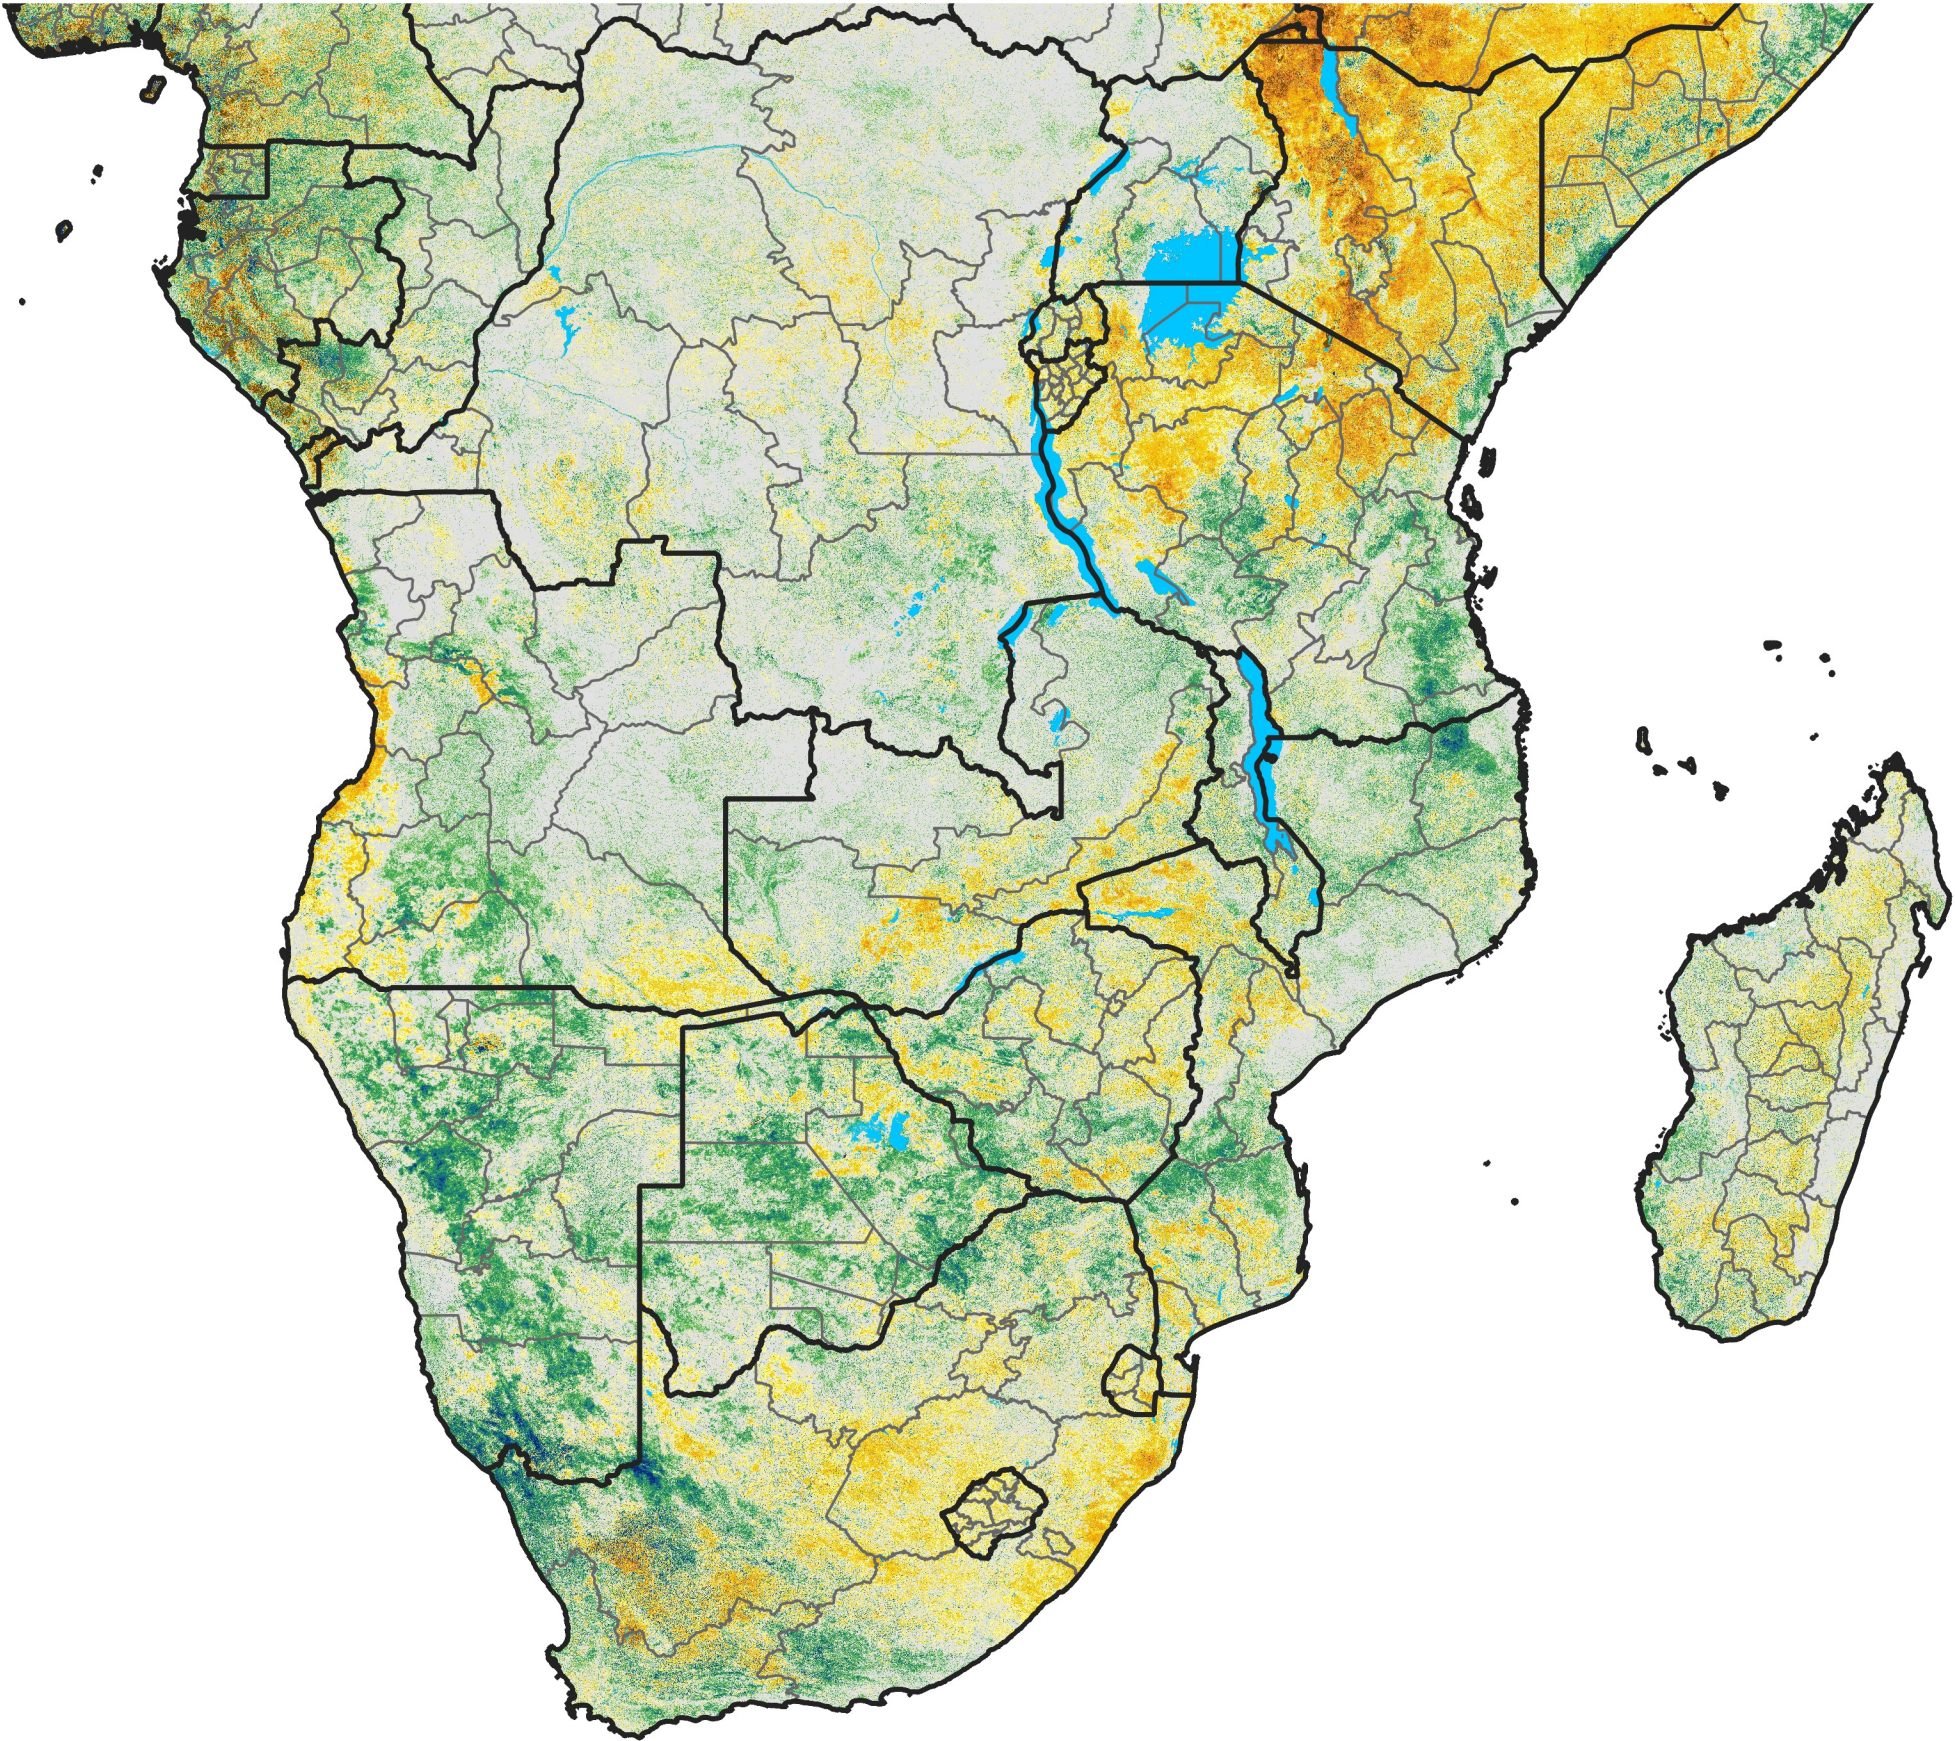

Southern Africa

Percent of Mean NDVI

2014 / Mean (2012 - 2021)
Period 40 / Jul 11 - 20, 2014

Percent of Normal