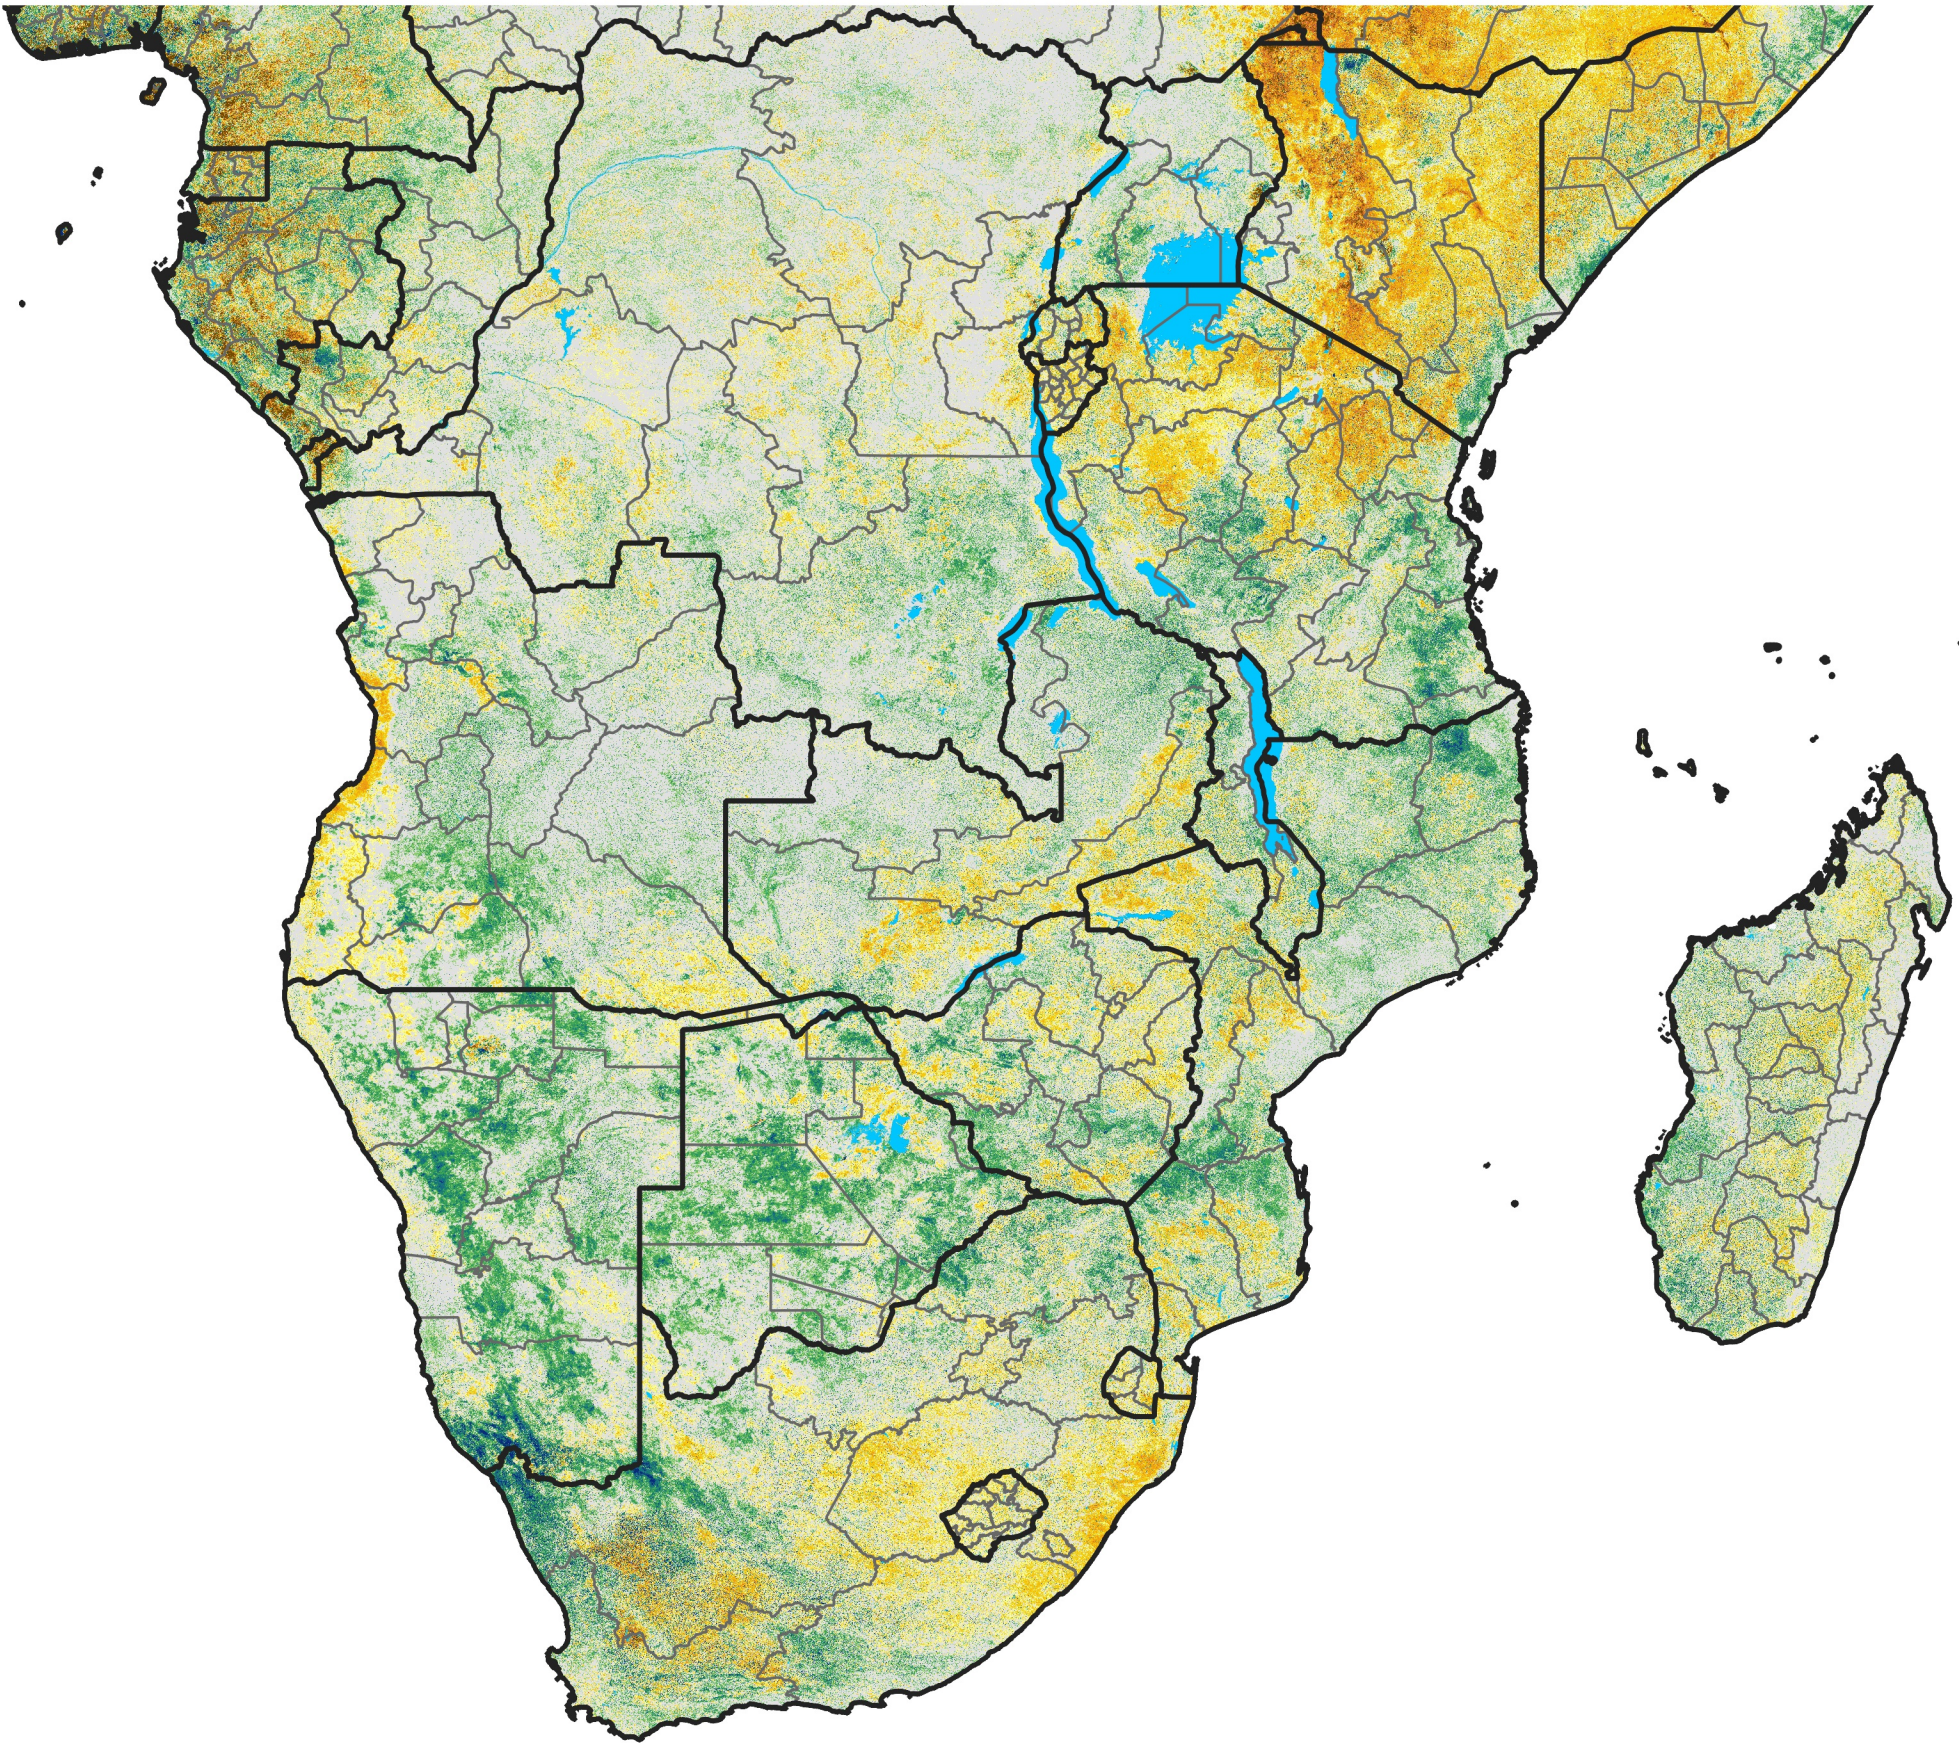

Southern Africa

Percent of Mean NDVI

2014 / Mean (2012 - 2021)
Period 43 / Jul 26 - Aug 05, 2014

Percent of Normal