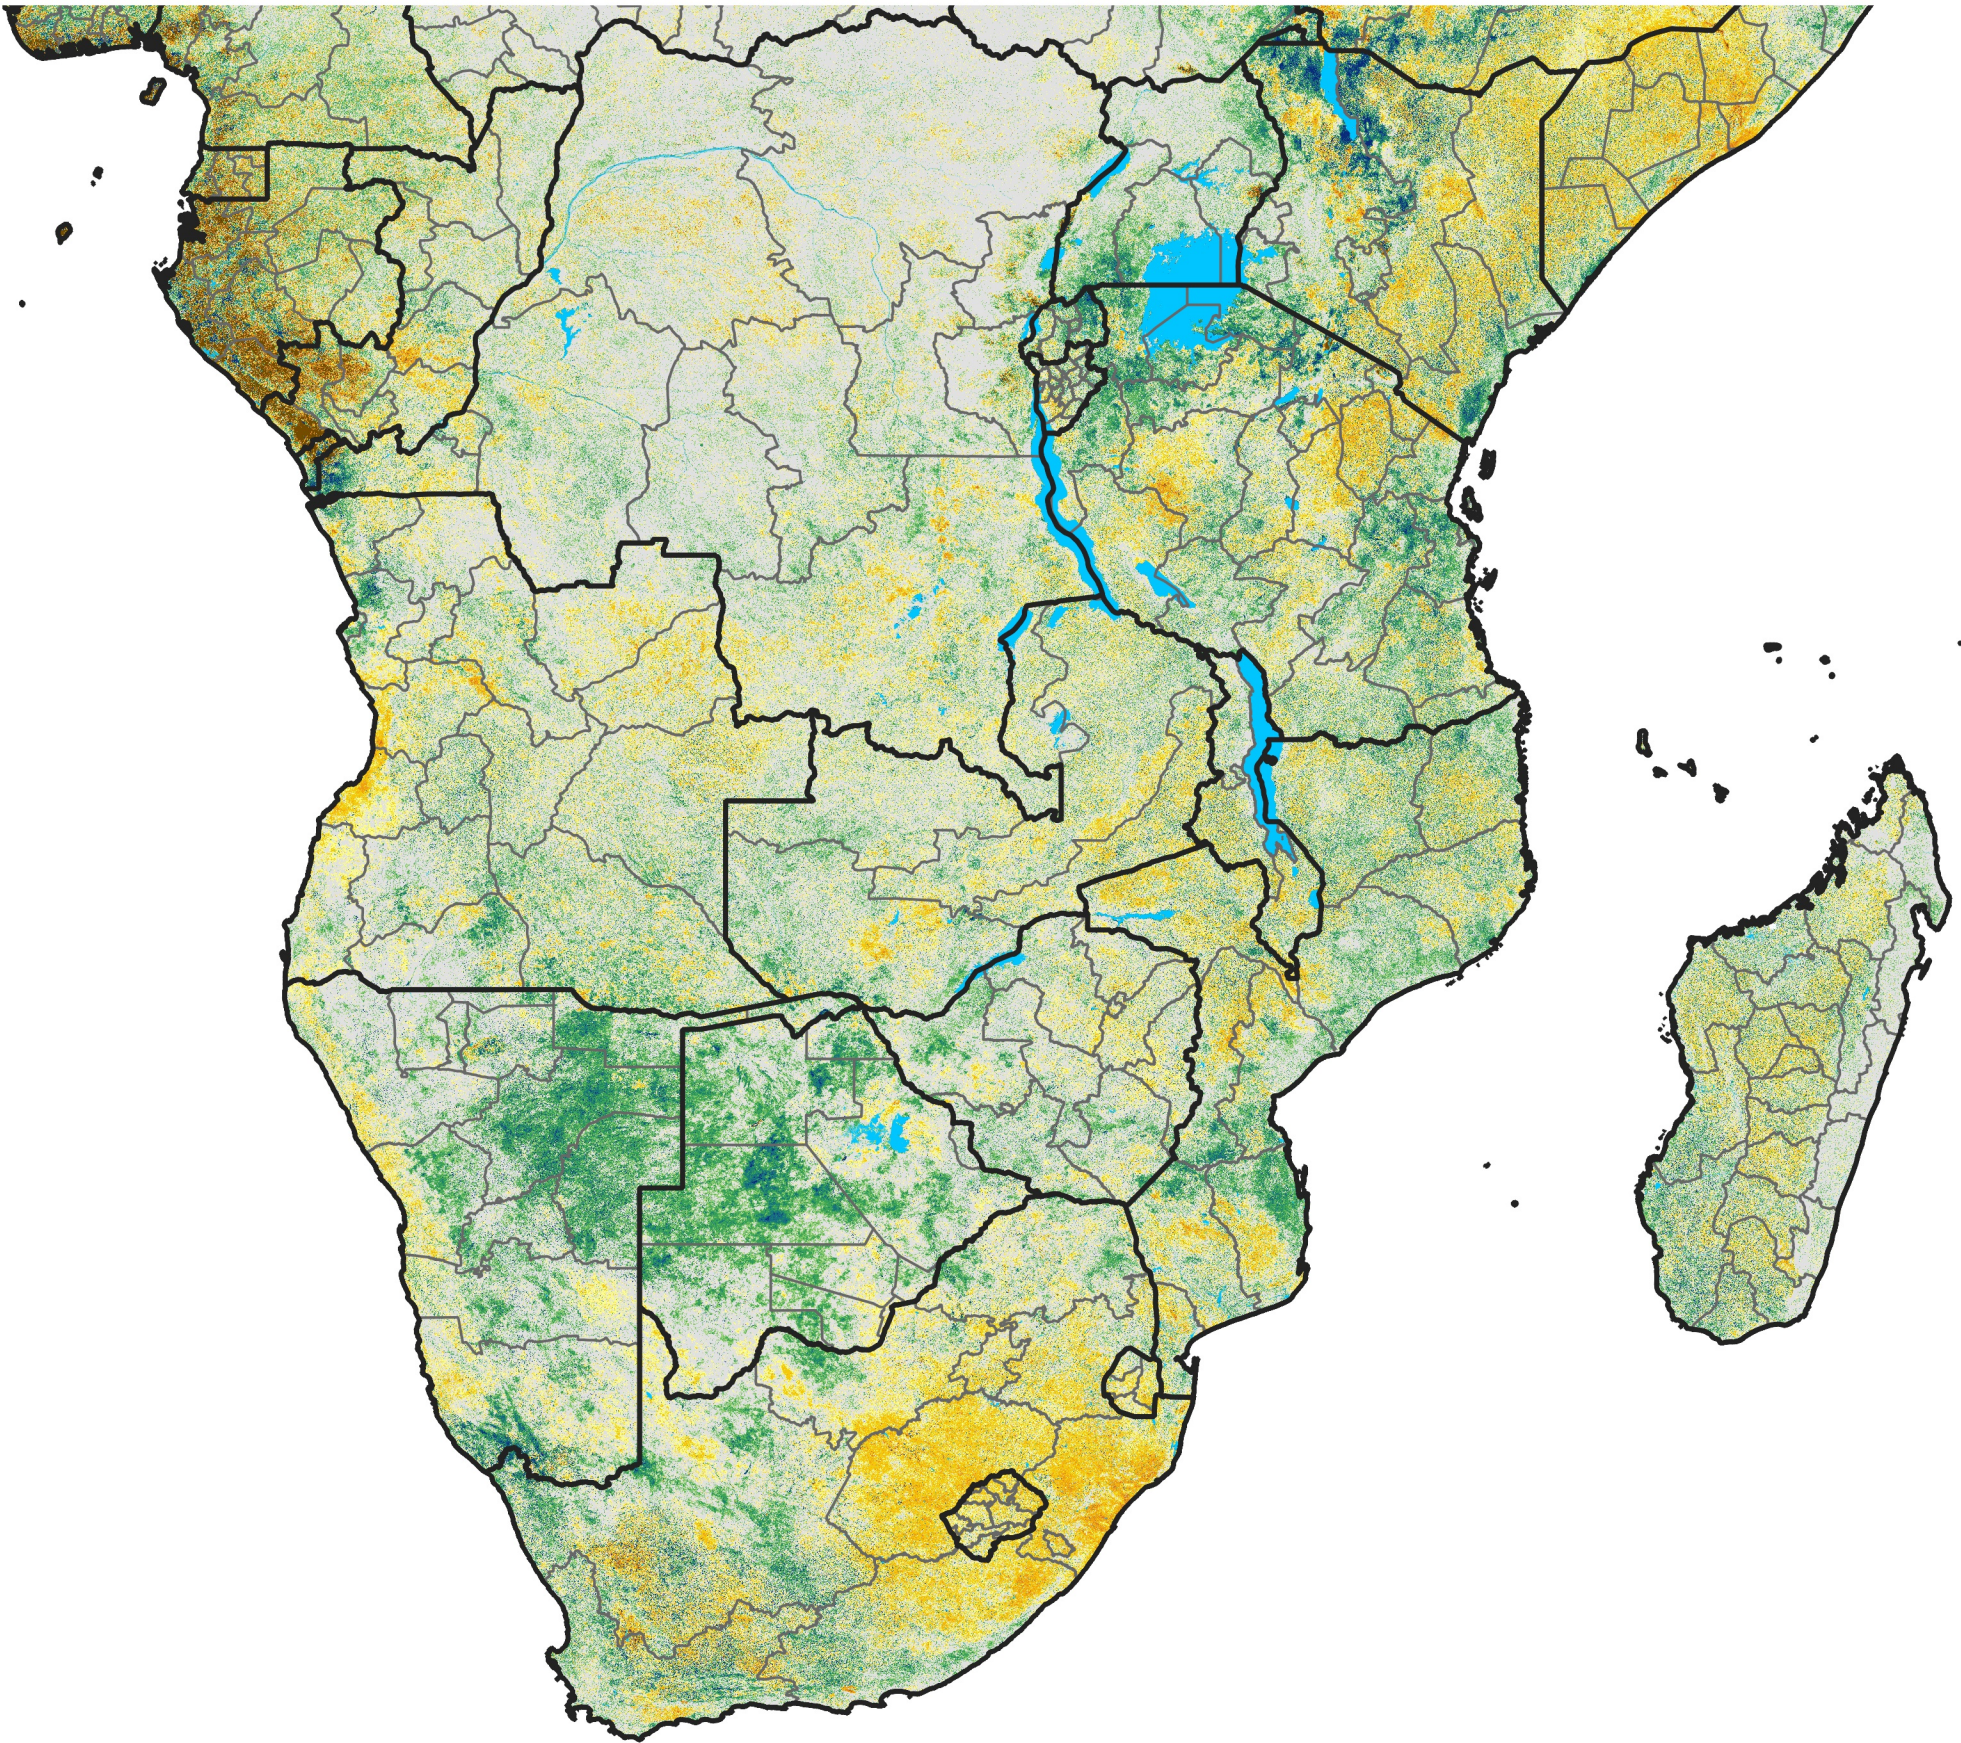

Southern Africa

Percent of Mean NDVI

2014 / Mean (2012 - 2021)
Period 52 / Sep 11 - 20, 2014

Percent of Normal