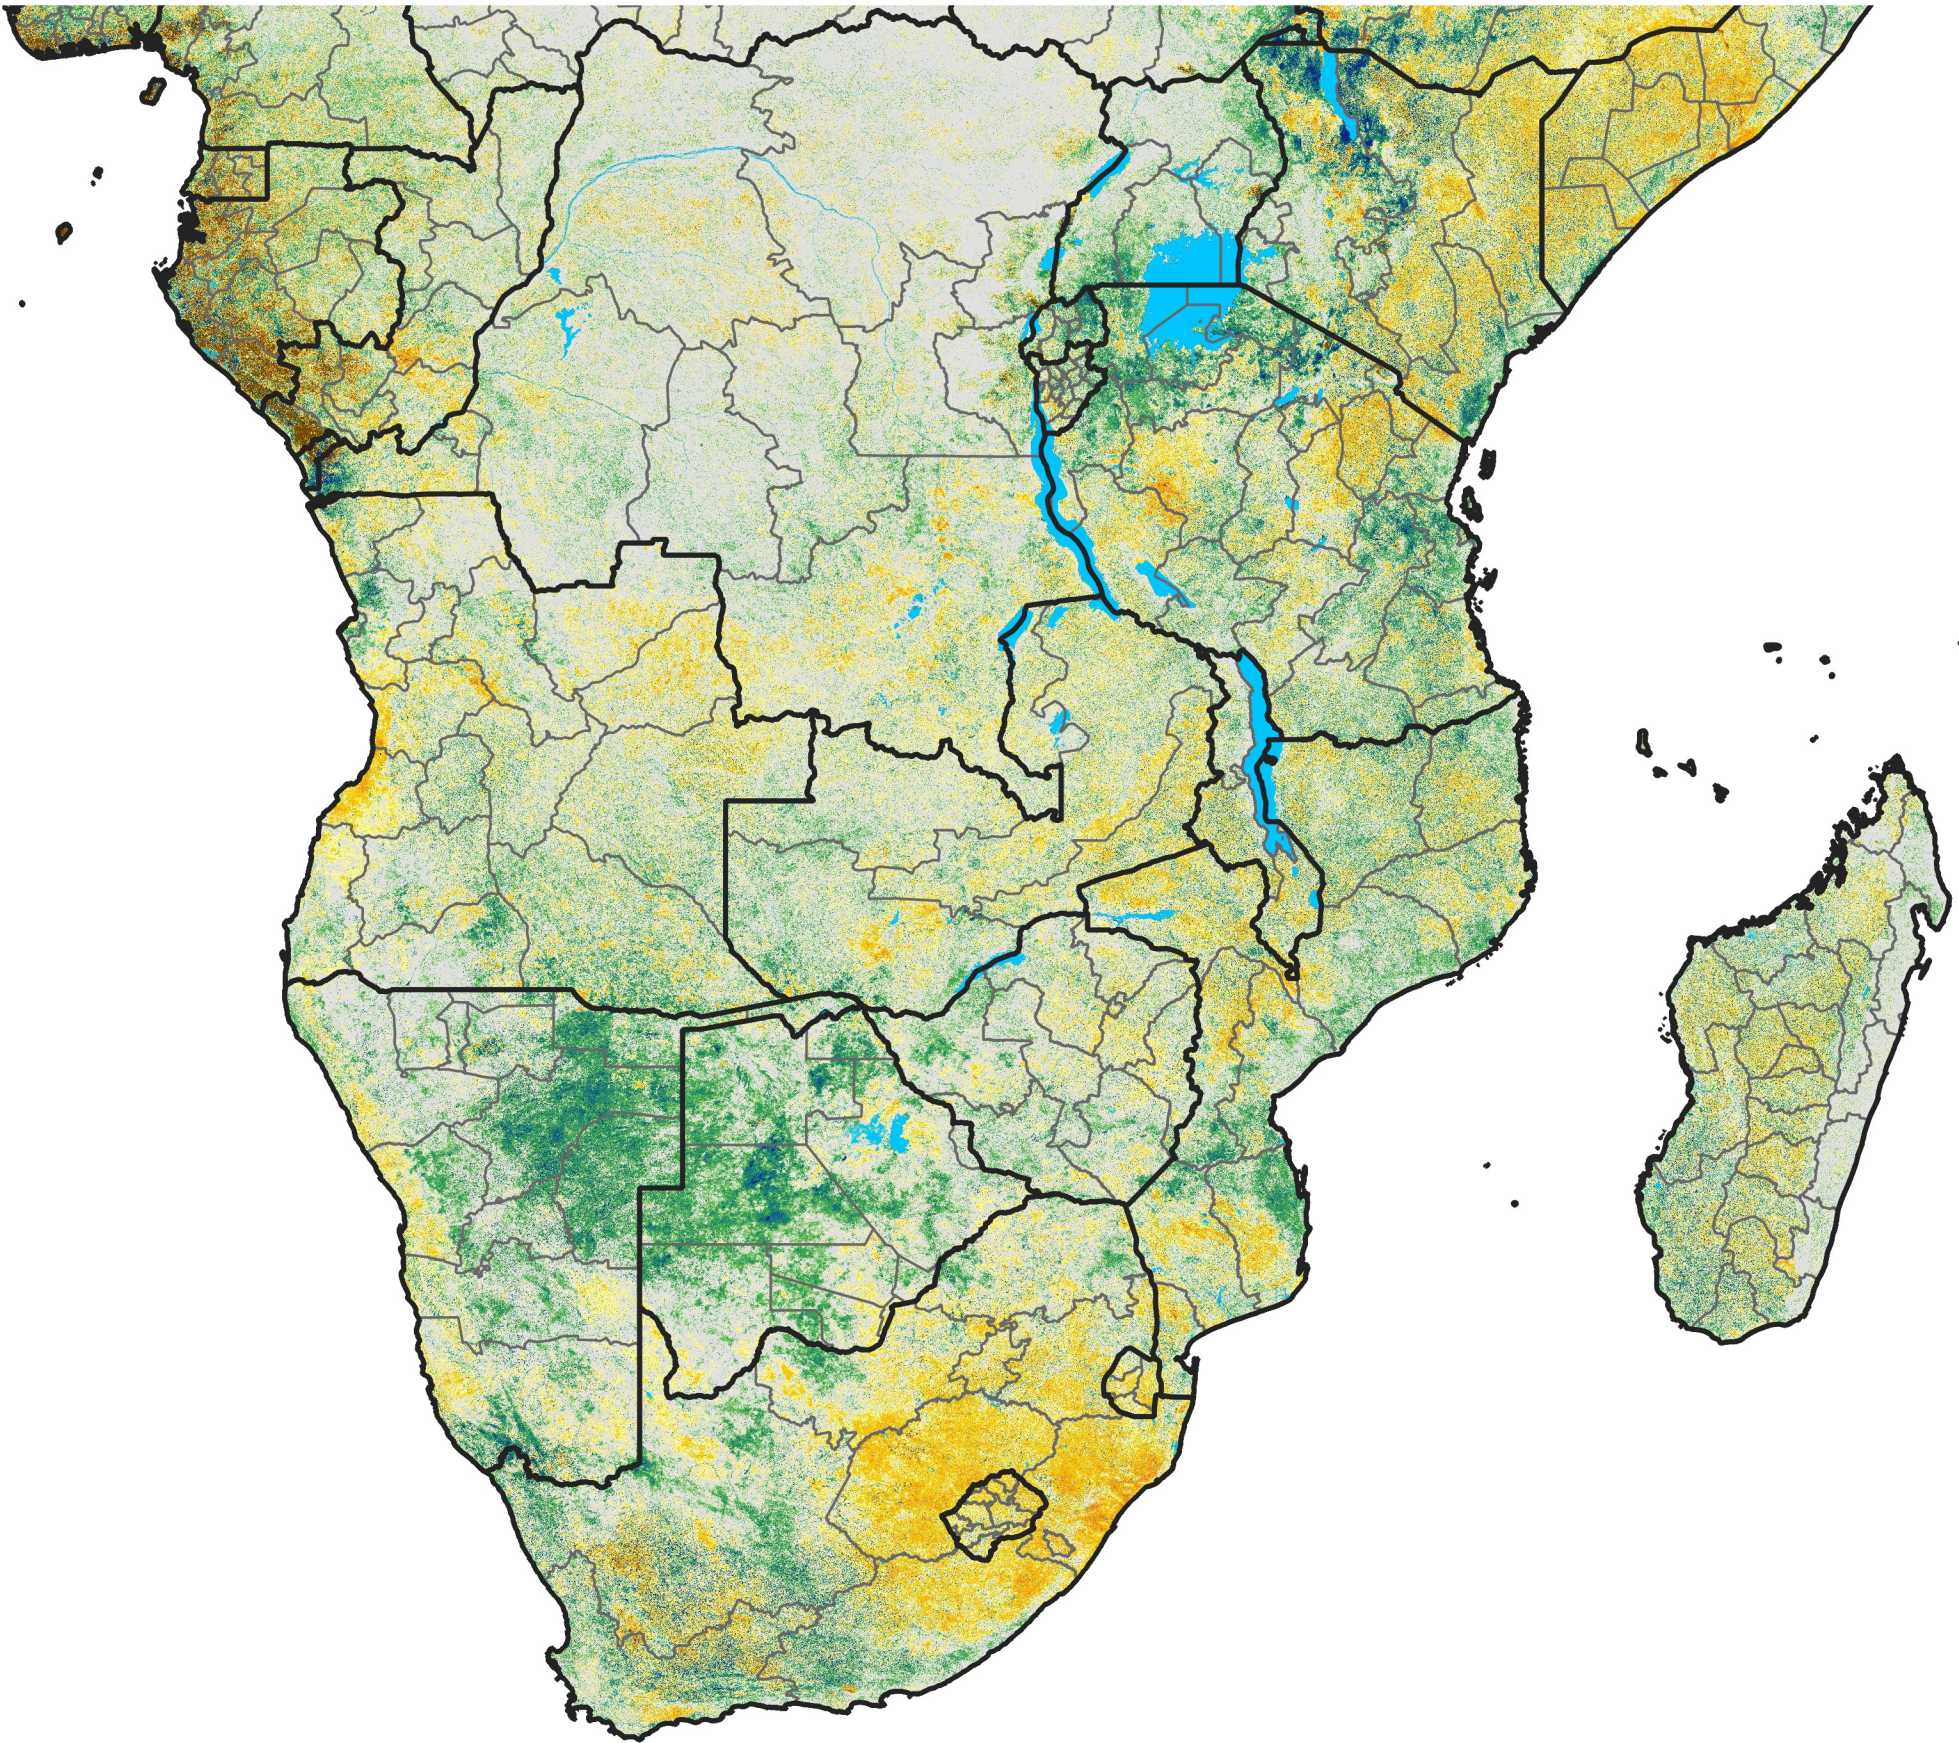

Southern Africa
Percent of Mean NDVI
2014 / Mean (2012 - 2021)
Period 53 / Sep 16 - 25, 2014

Percent of Normal