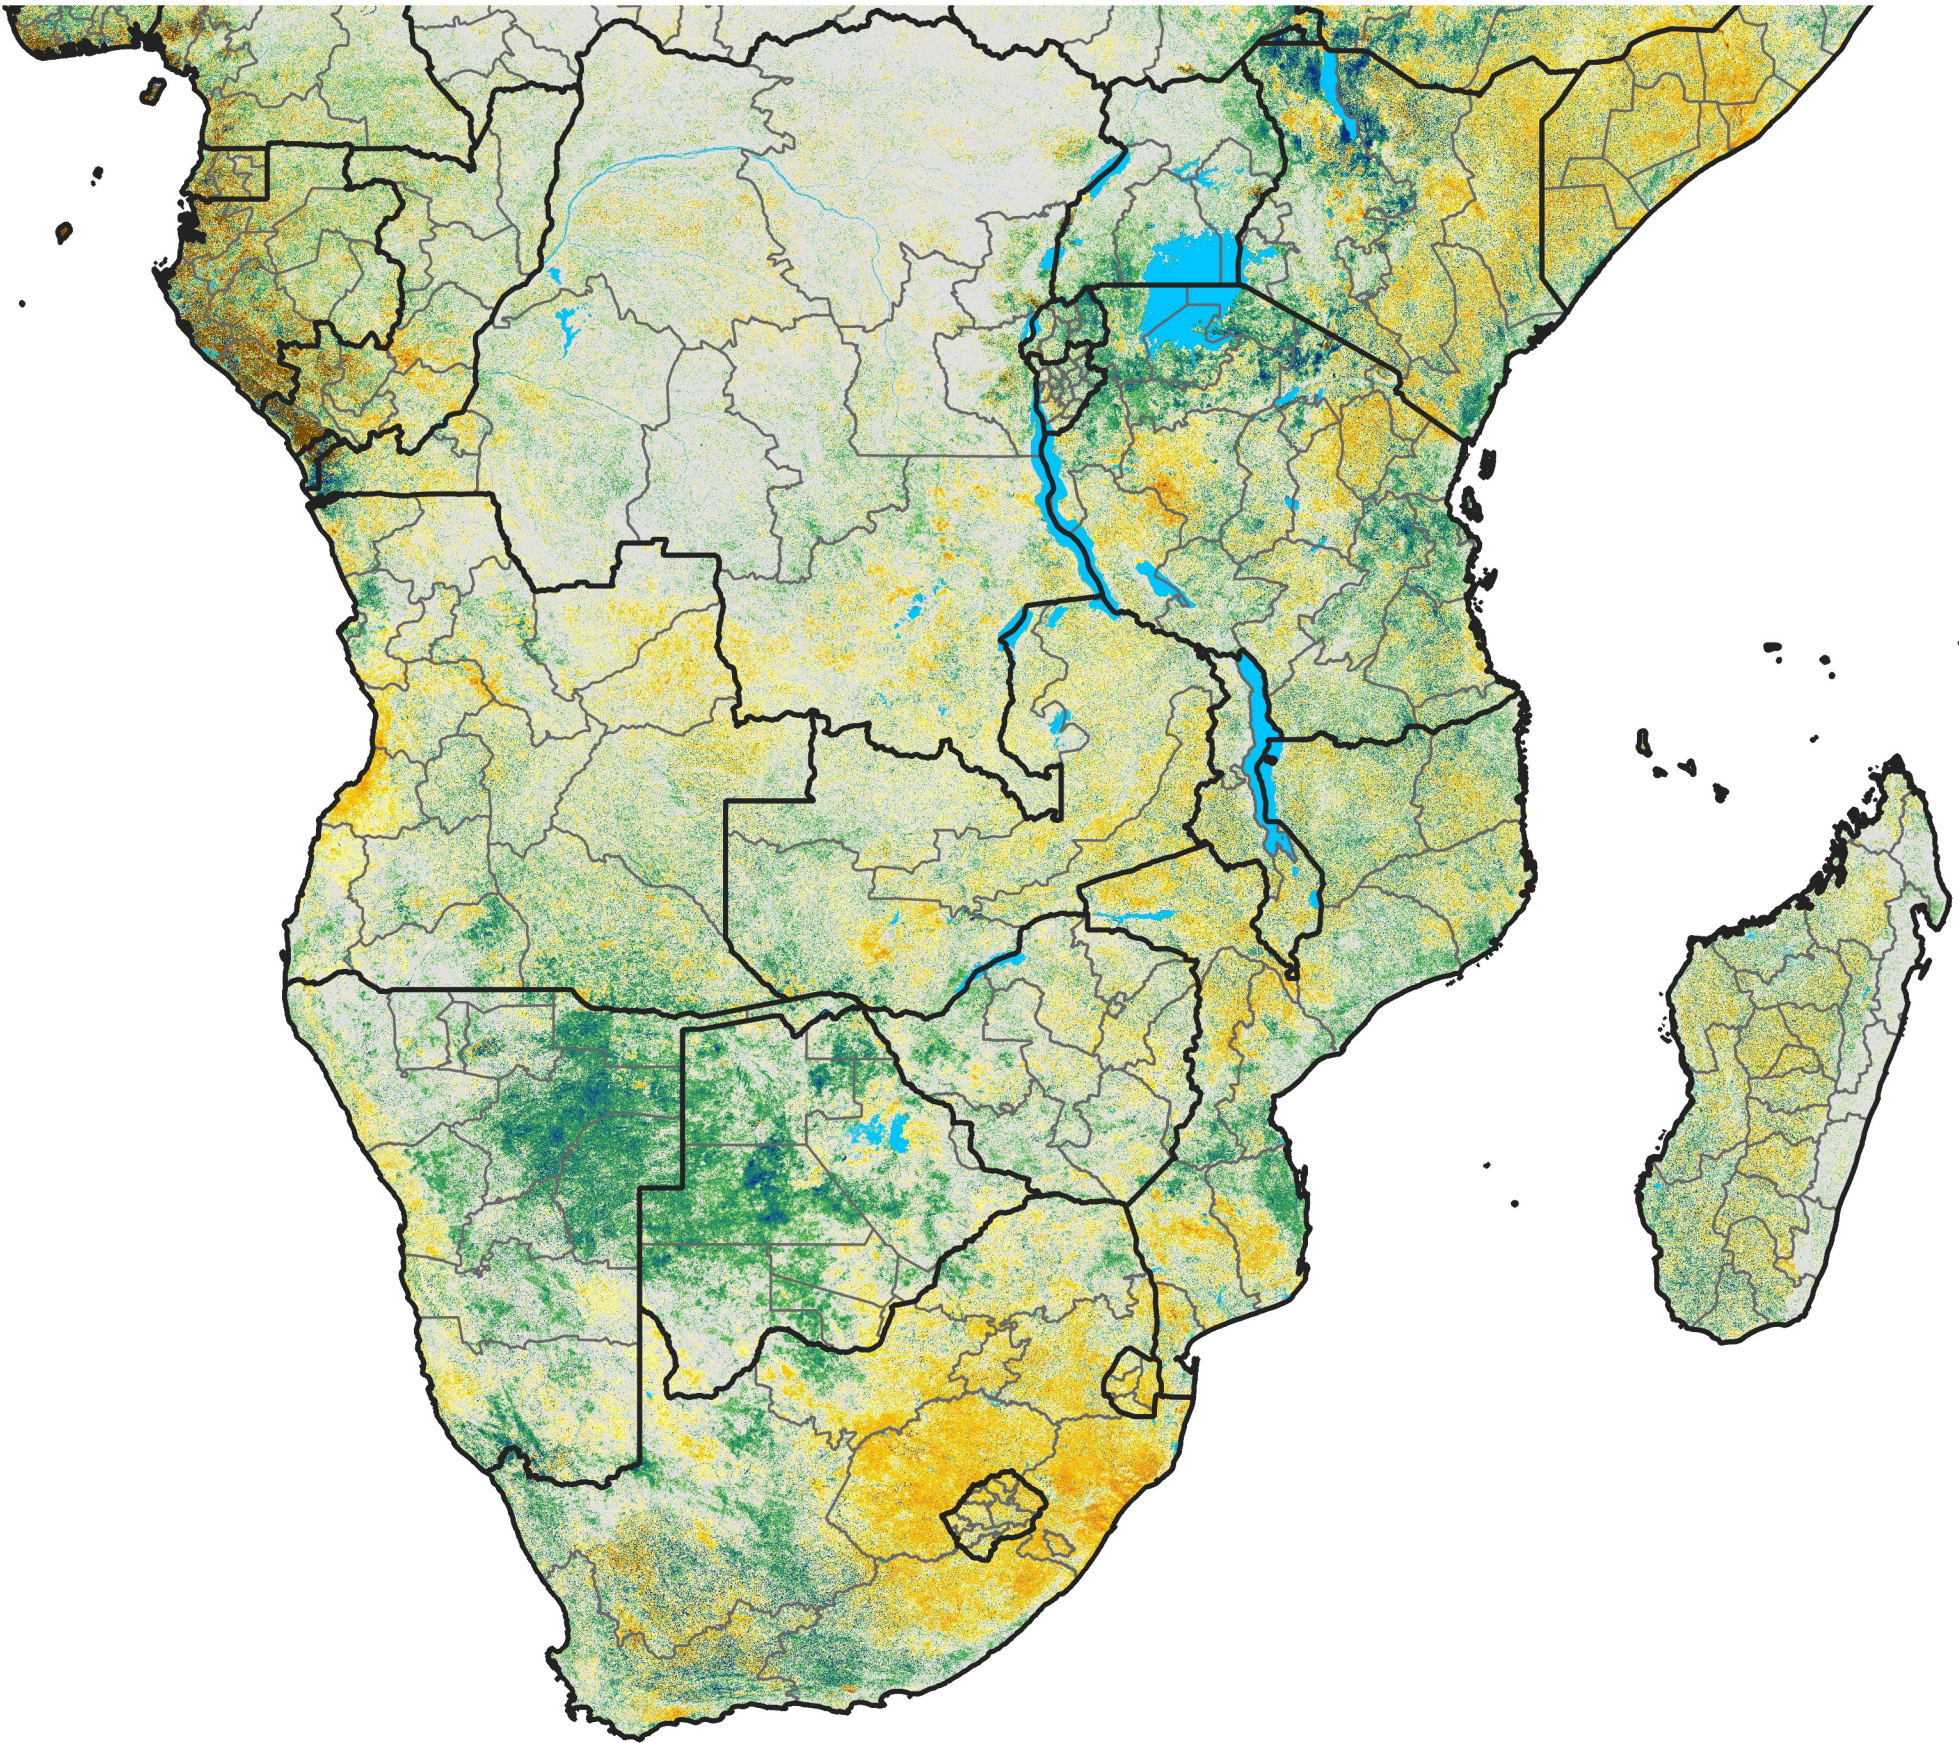

Southern Africa

Percent of Mean NDVI

2014 / Mean (2012 - 2021)
Period 54 / Sep 21 - 30, 2014

Percent of Normal