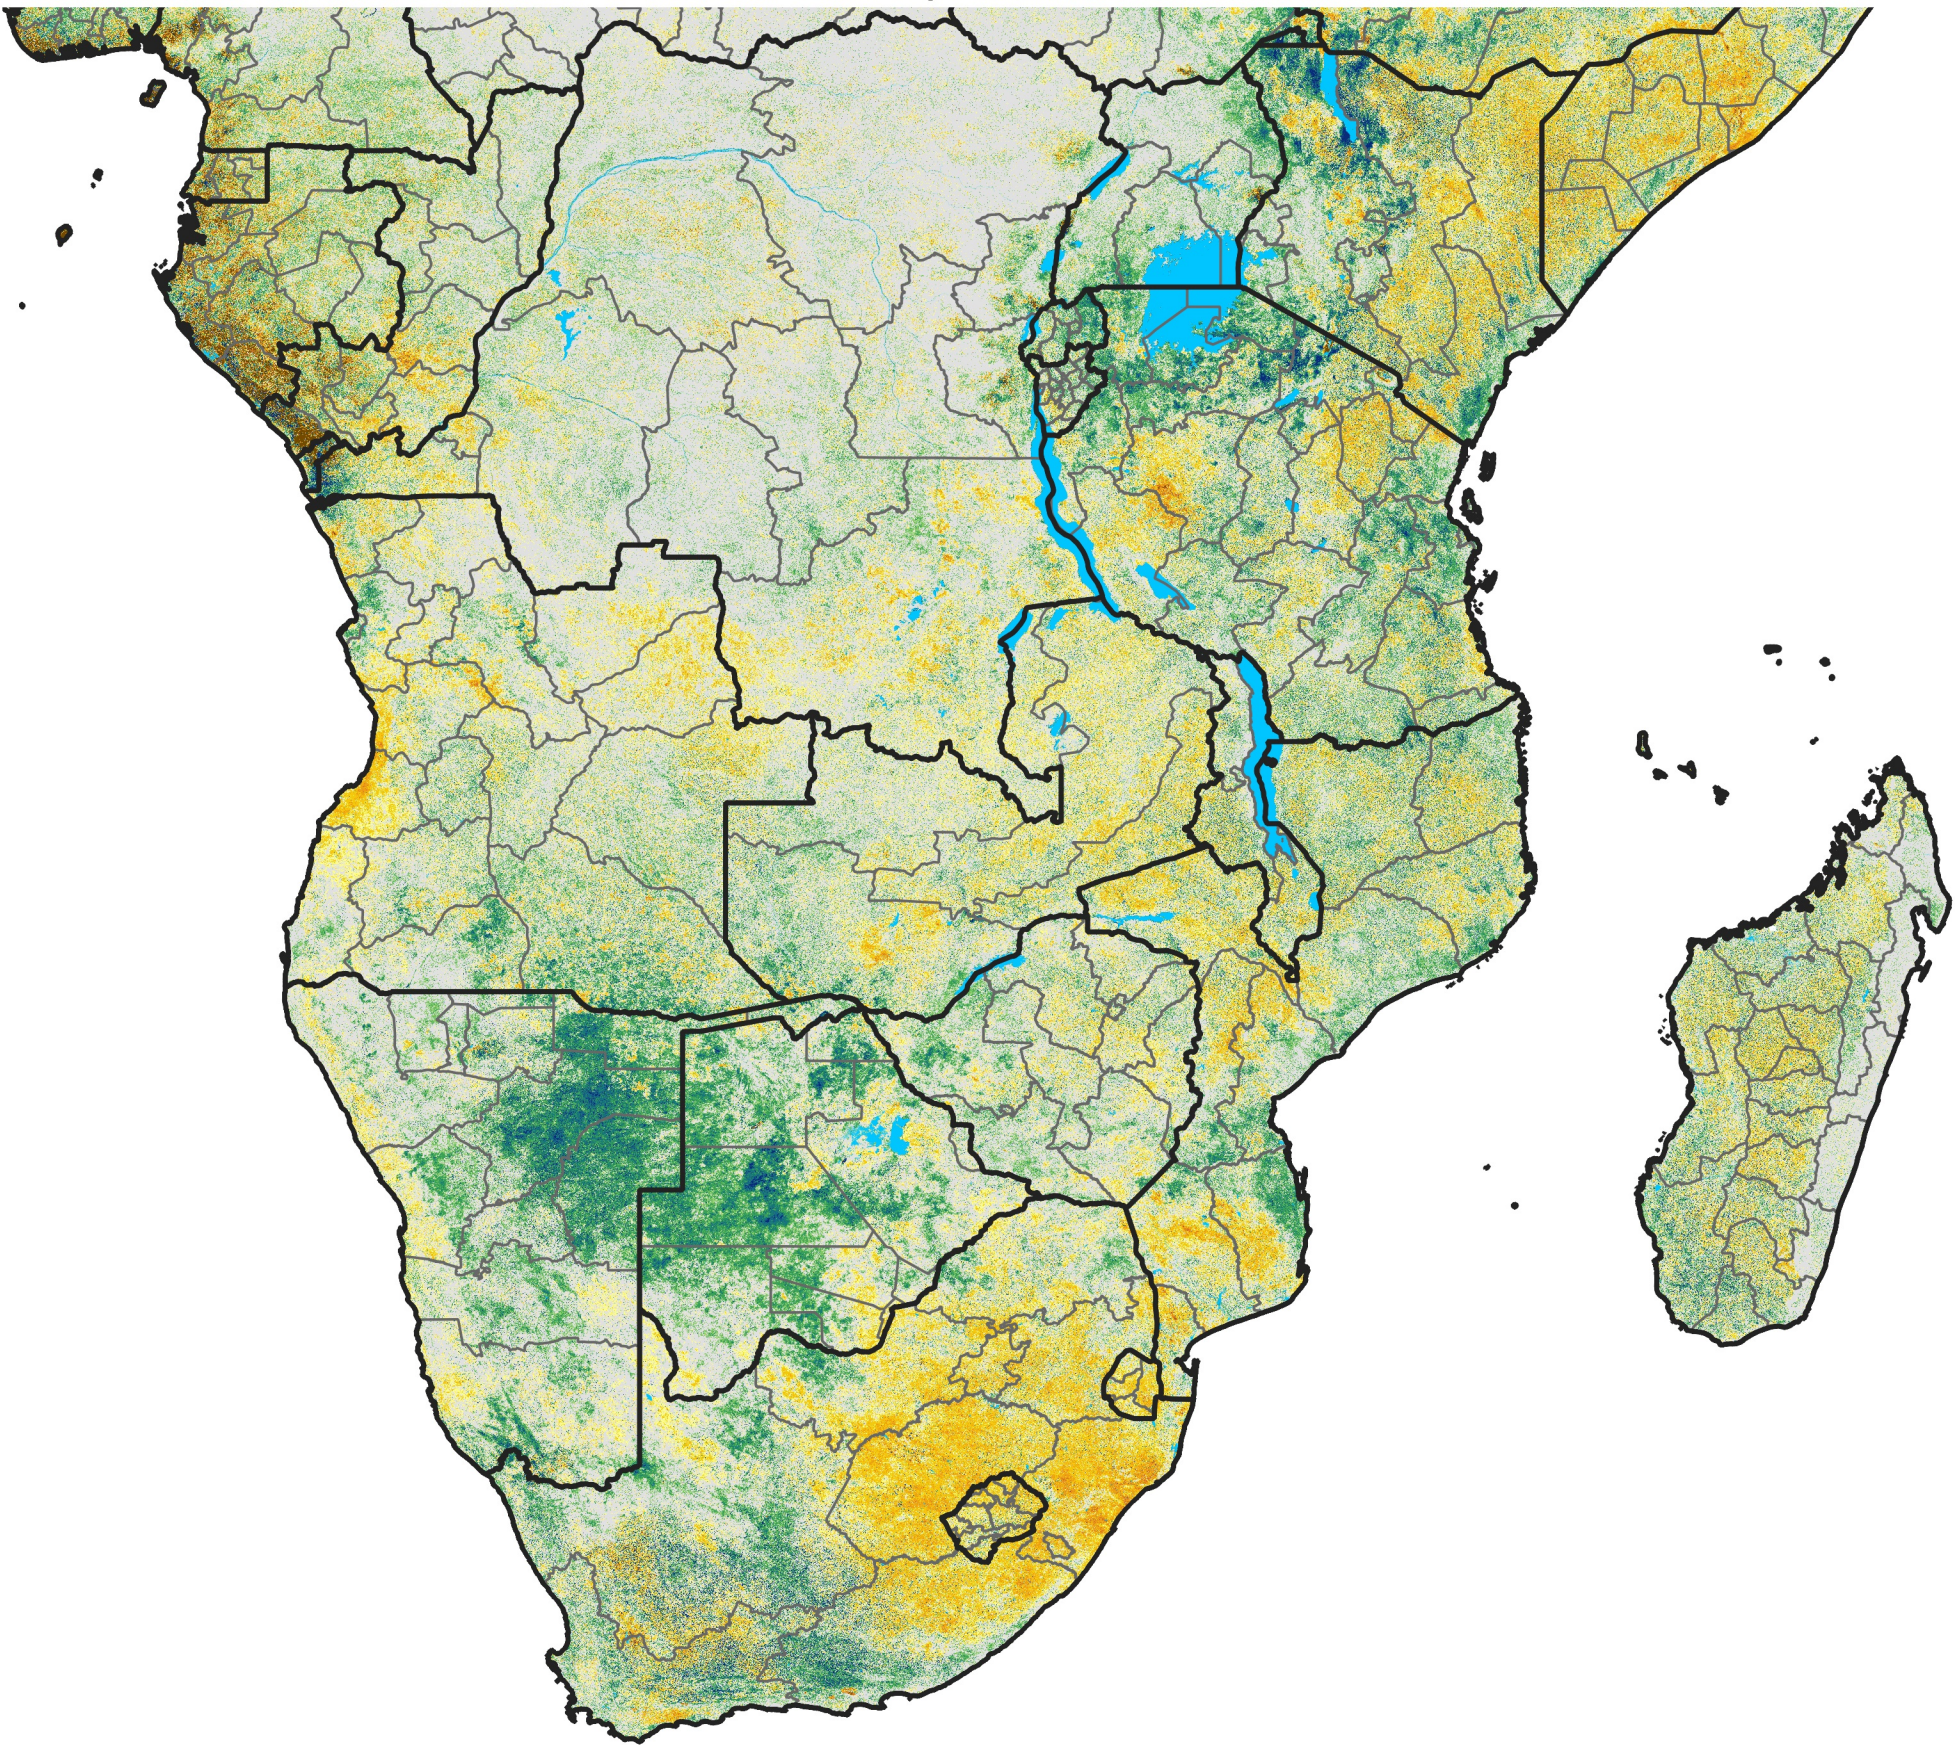

Southern Africa

Percent of Mean NDVI

2014 / Mean (2012 - 2021)

Period 55 / Sep 26 - Oct 05, 2014

Percent of Normal