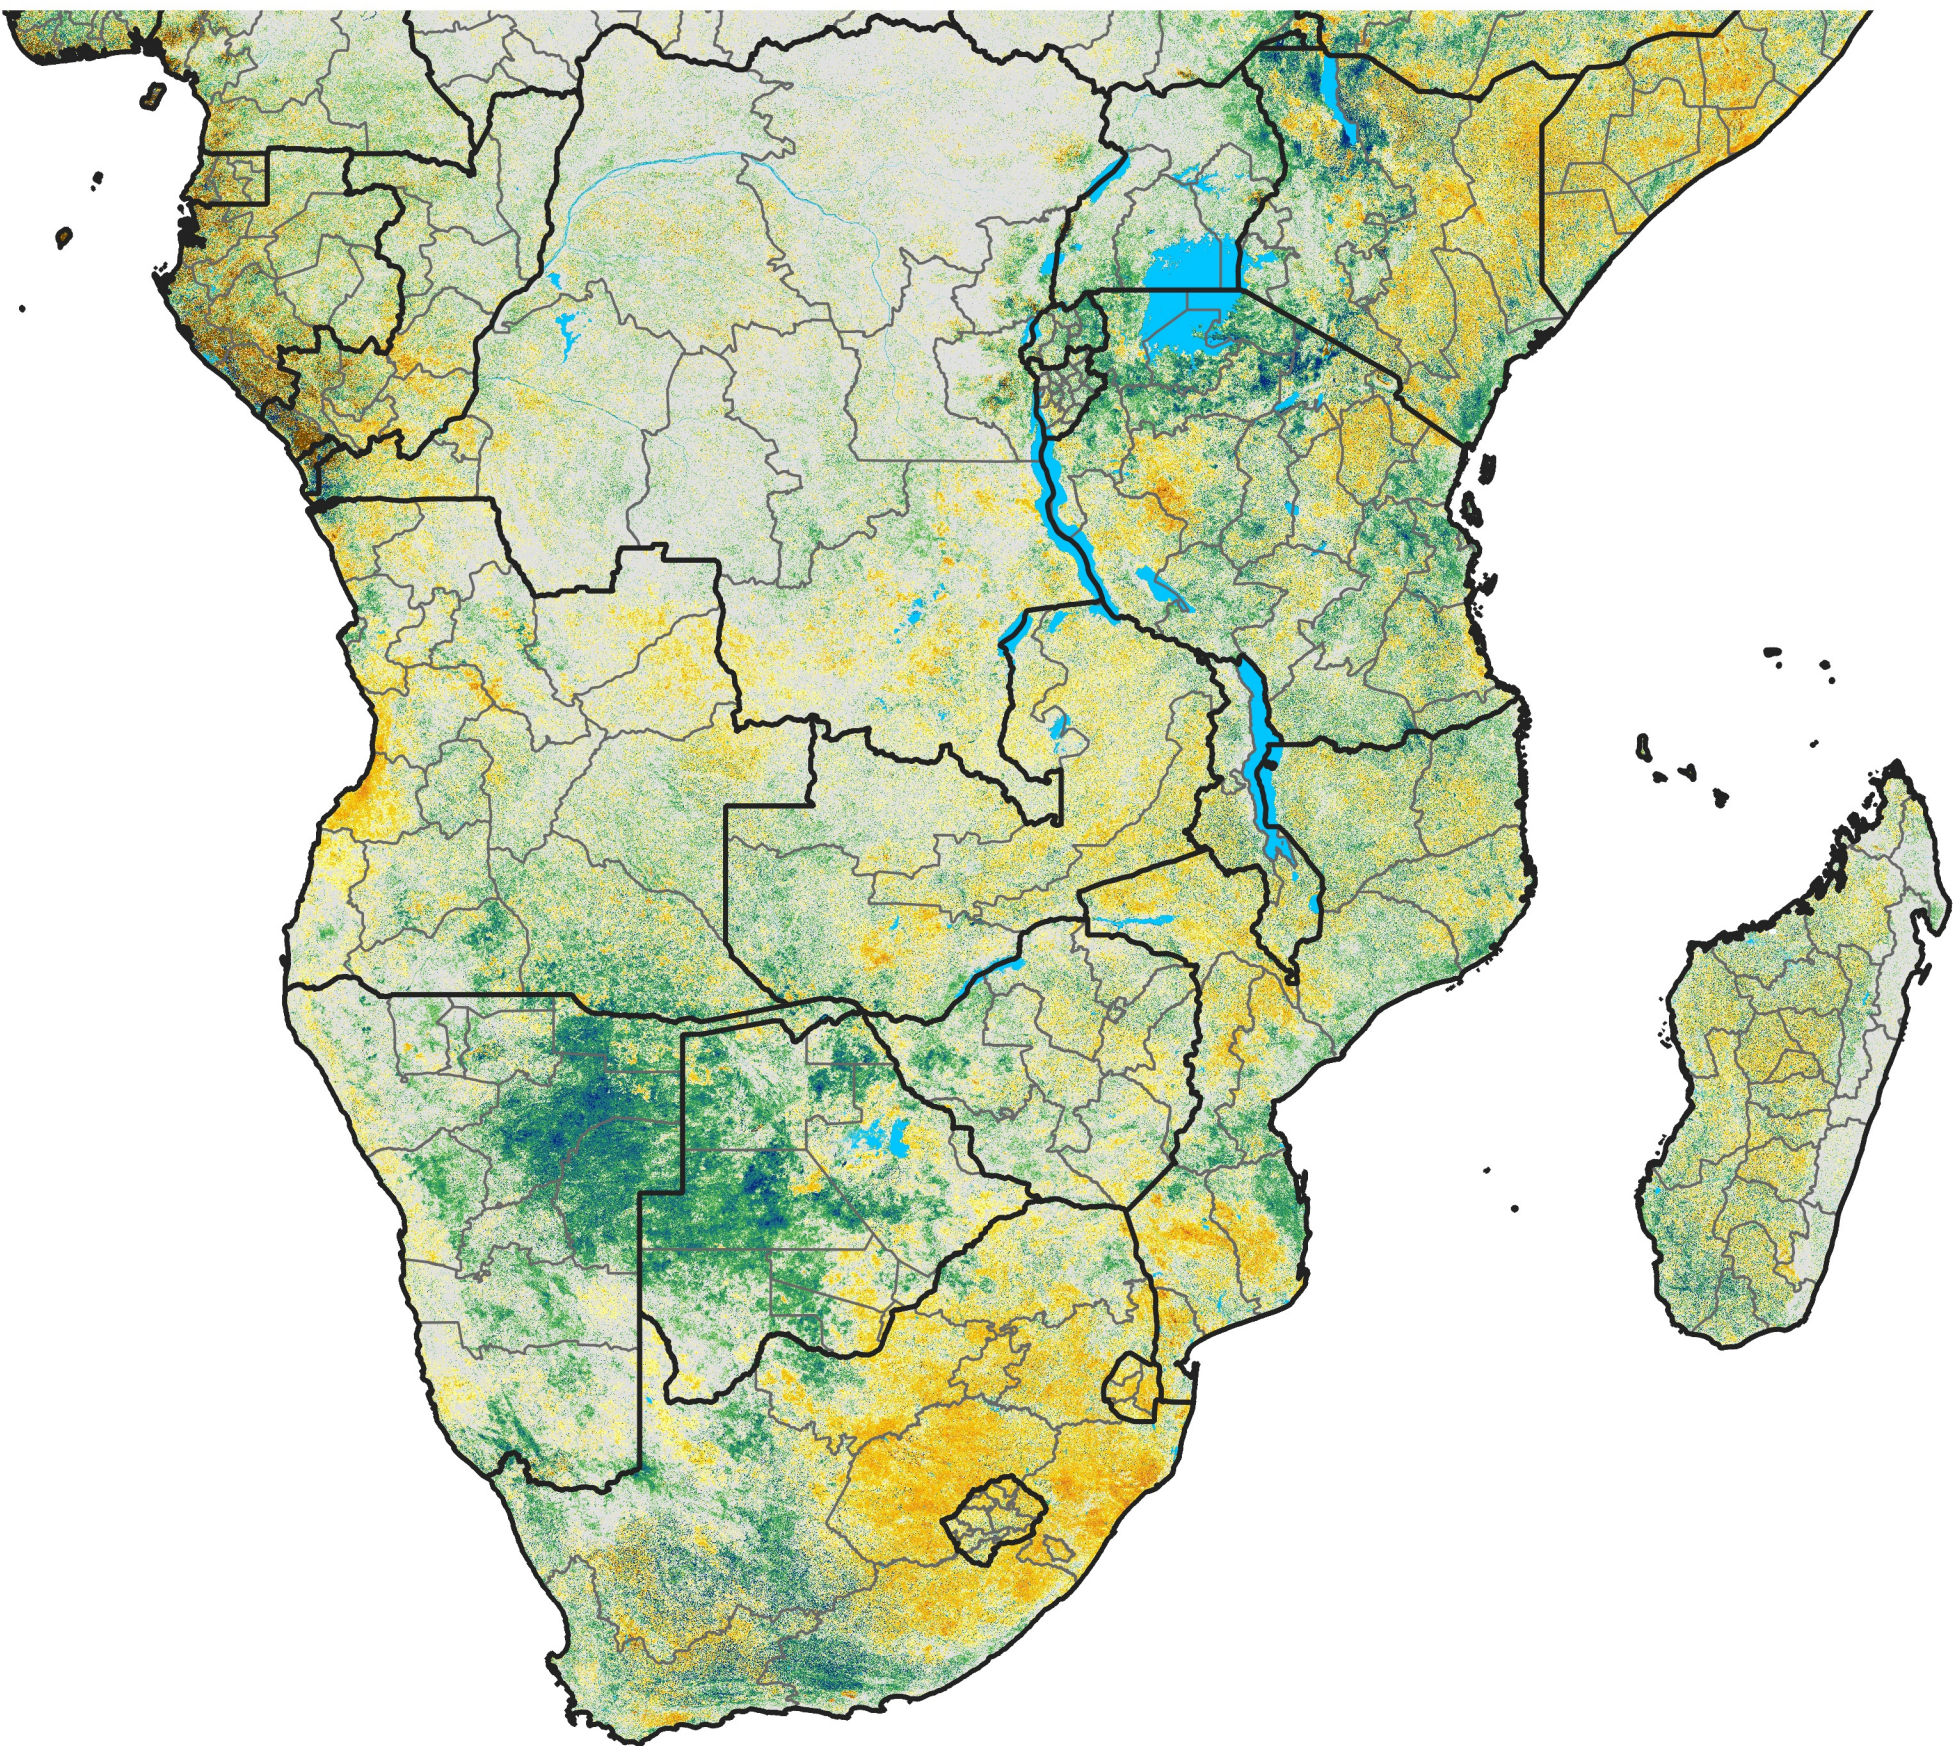

Southern Africa

Percent of Mean NDVI

2014 / Mean (2012 - 2021)
Period 56 / Oct 01 - 10, 2014

Percent of Normal