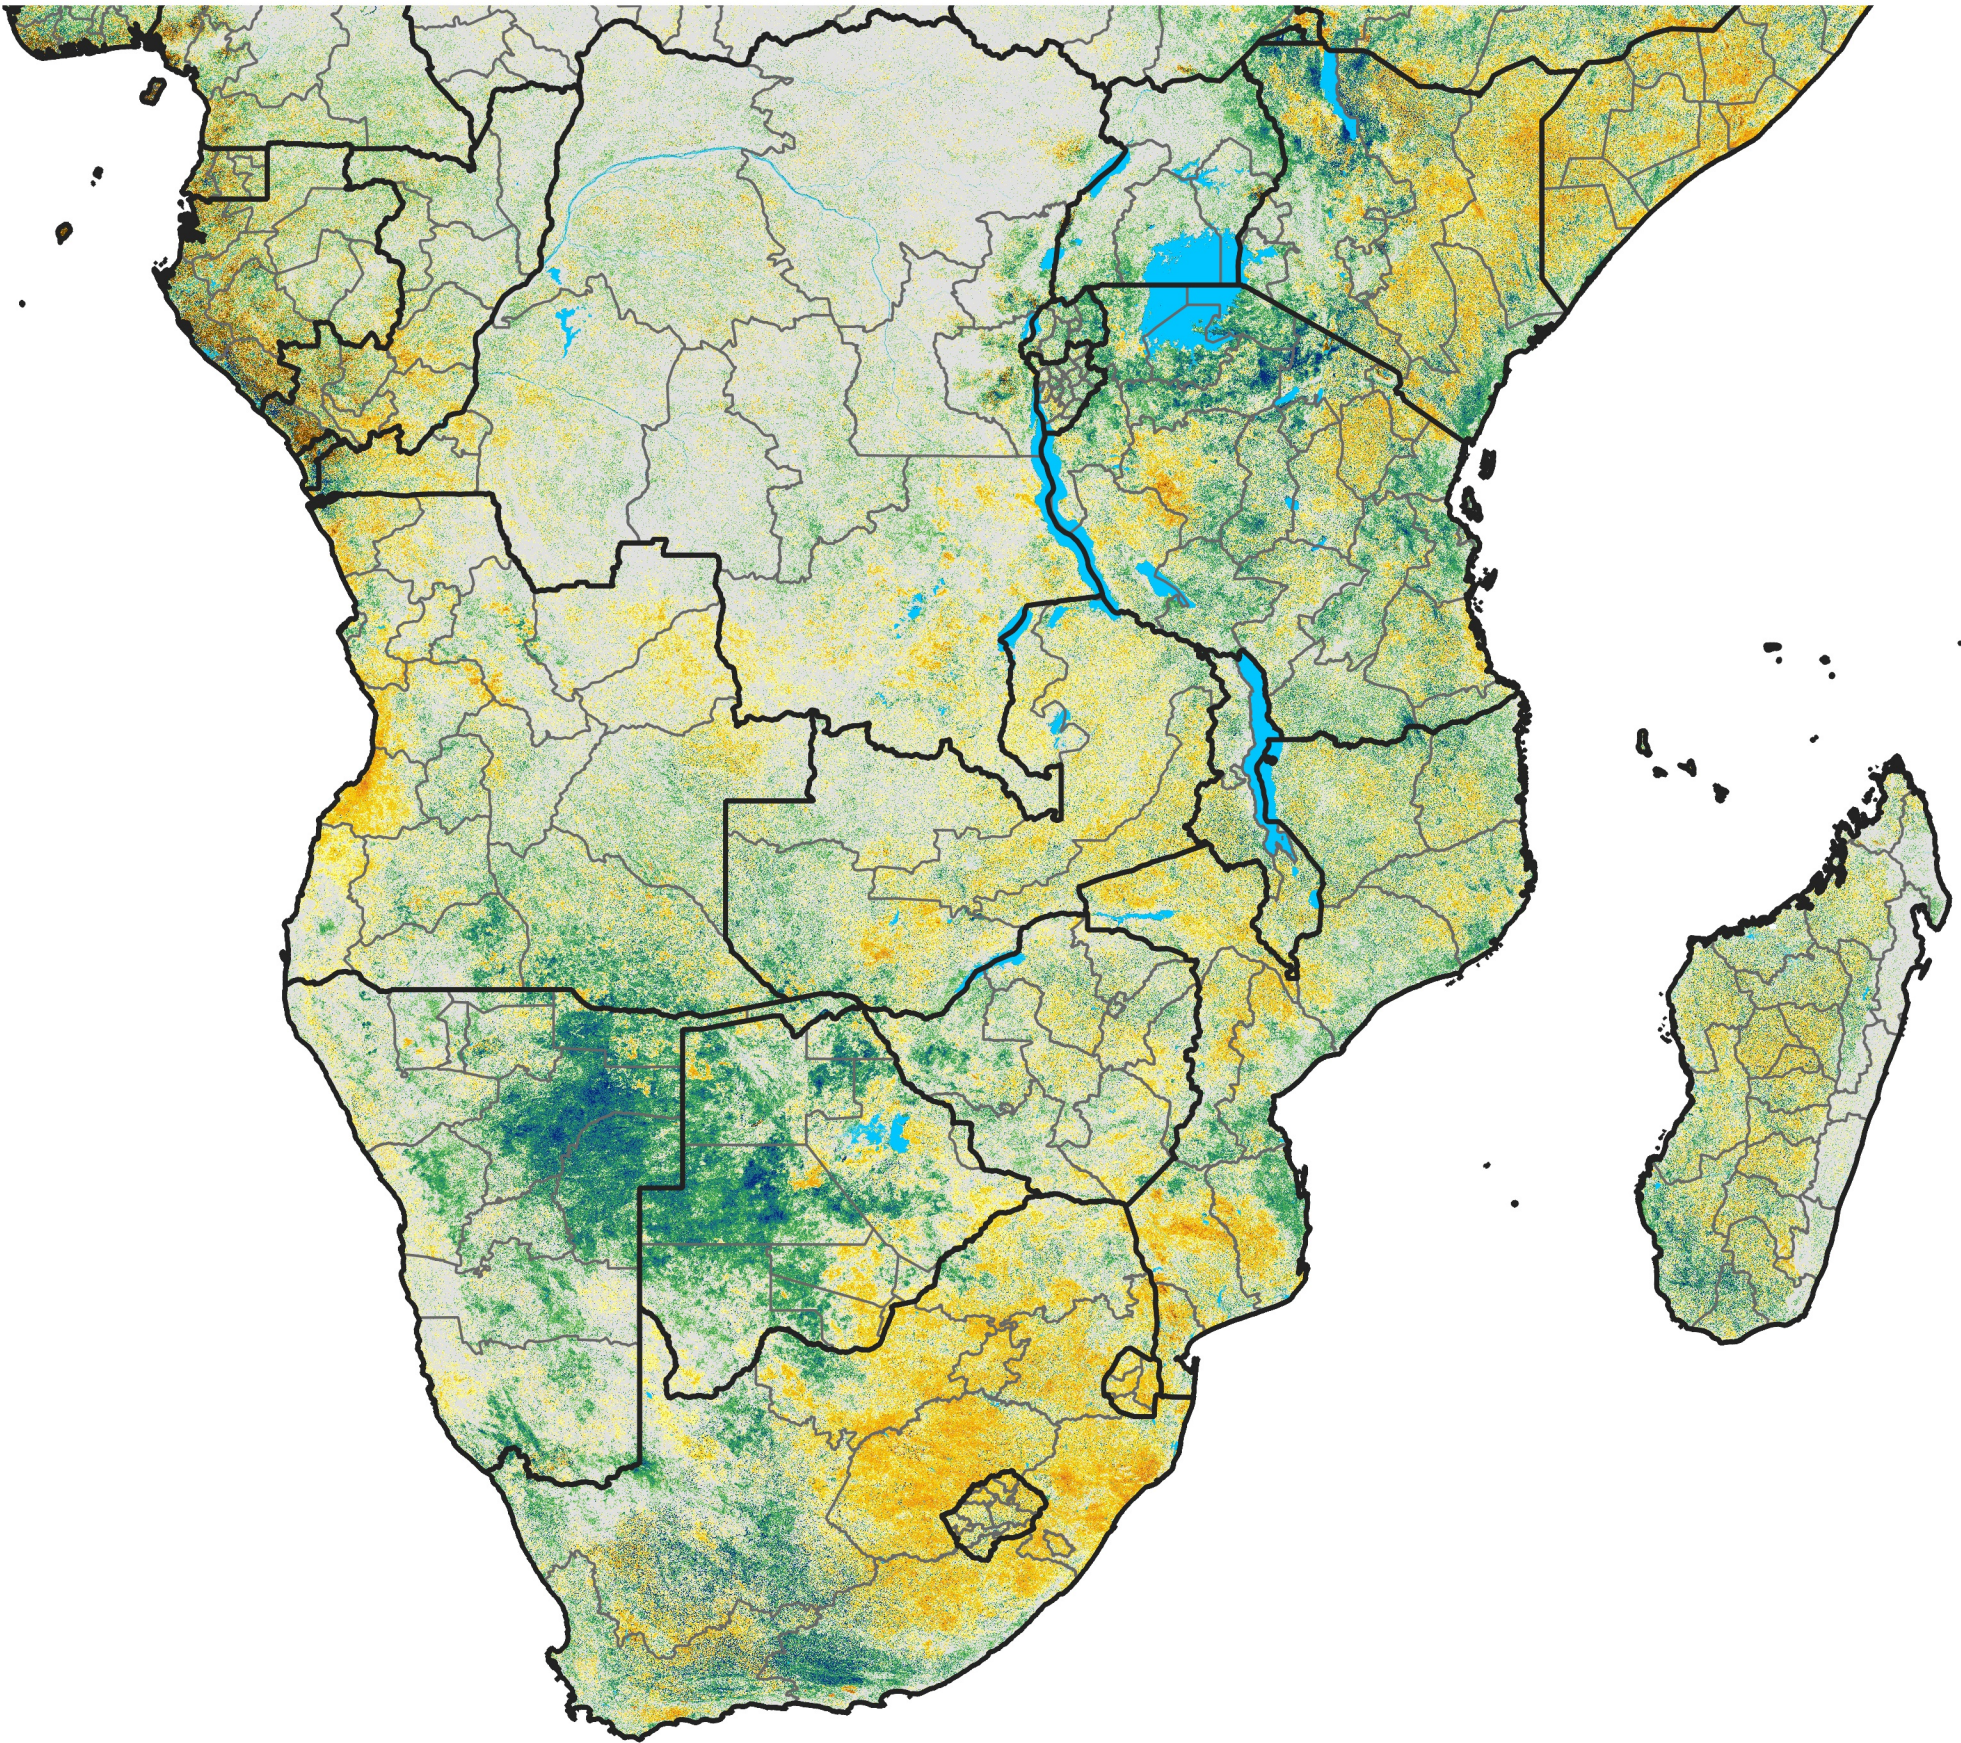

Southern Africa

Percent of Mean NDVI

2014 / Mean (2012 - 2021)
Period 57 / Oct 06 - 15, 2014

Percent of Normal