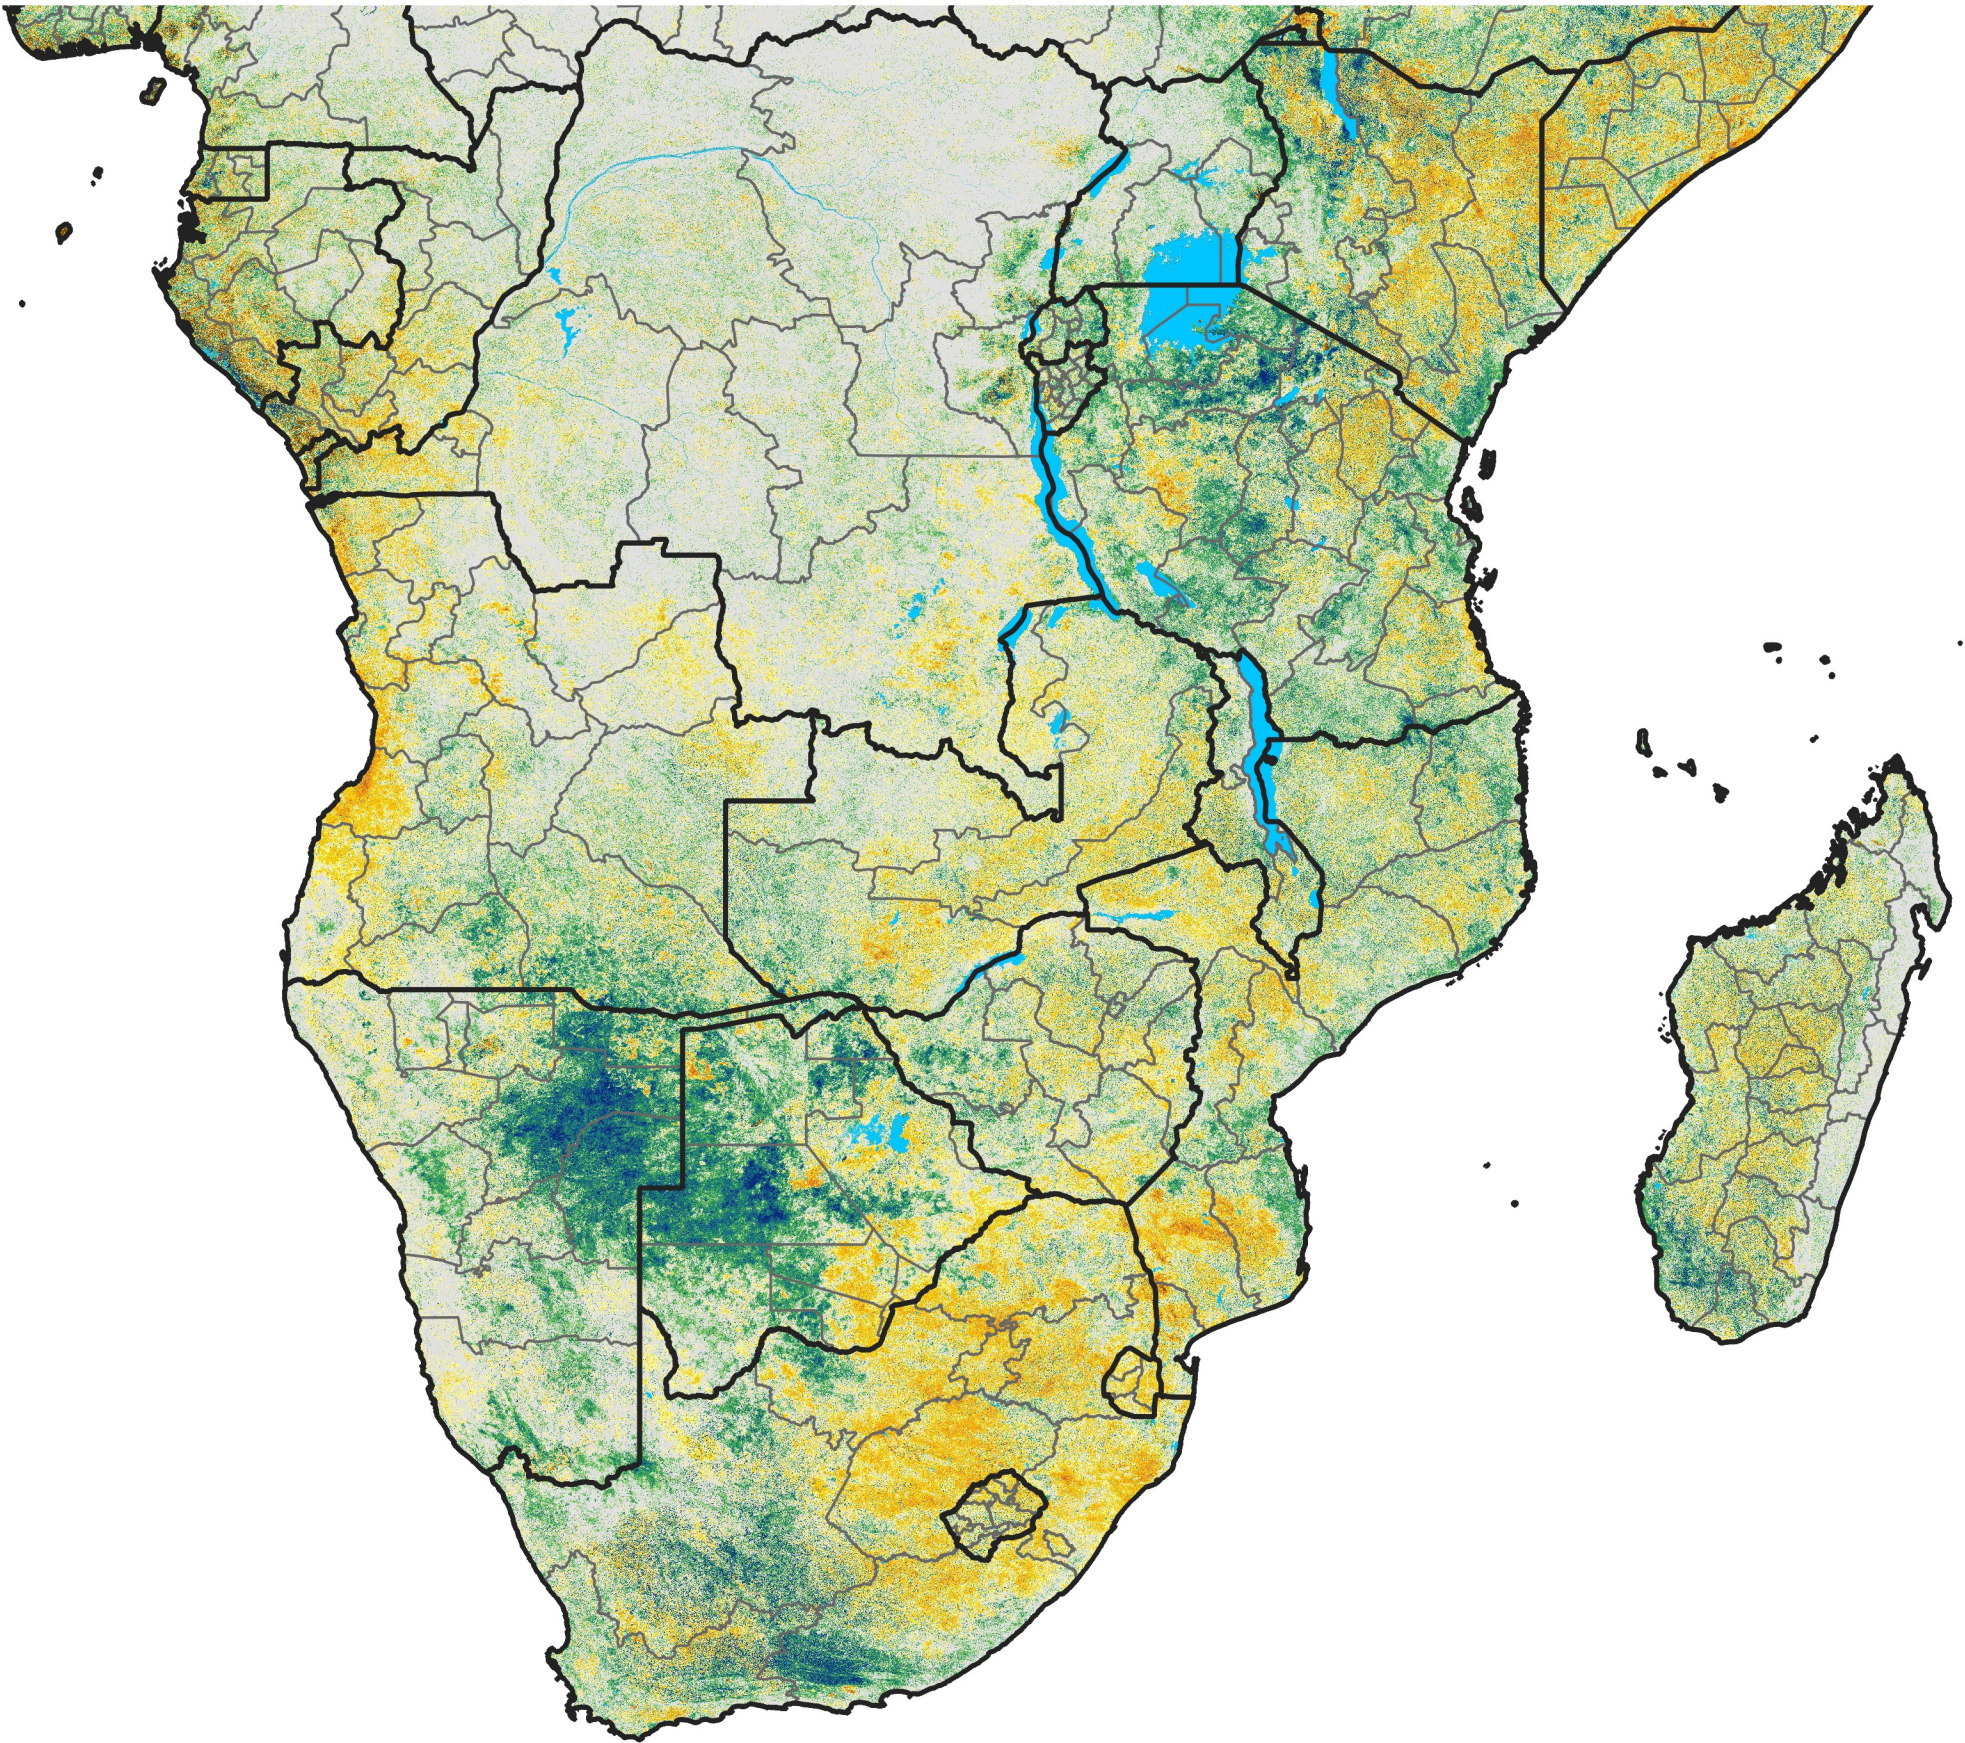

Southern Africa

Percent of Mean NDVI

2014 / Mean (2012 - 2021)
Period 59 / Oct 16 - 25, 2014

Percent of Normal