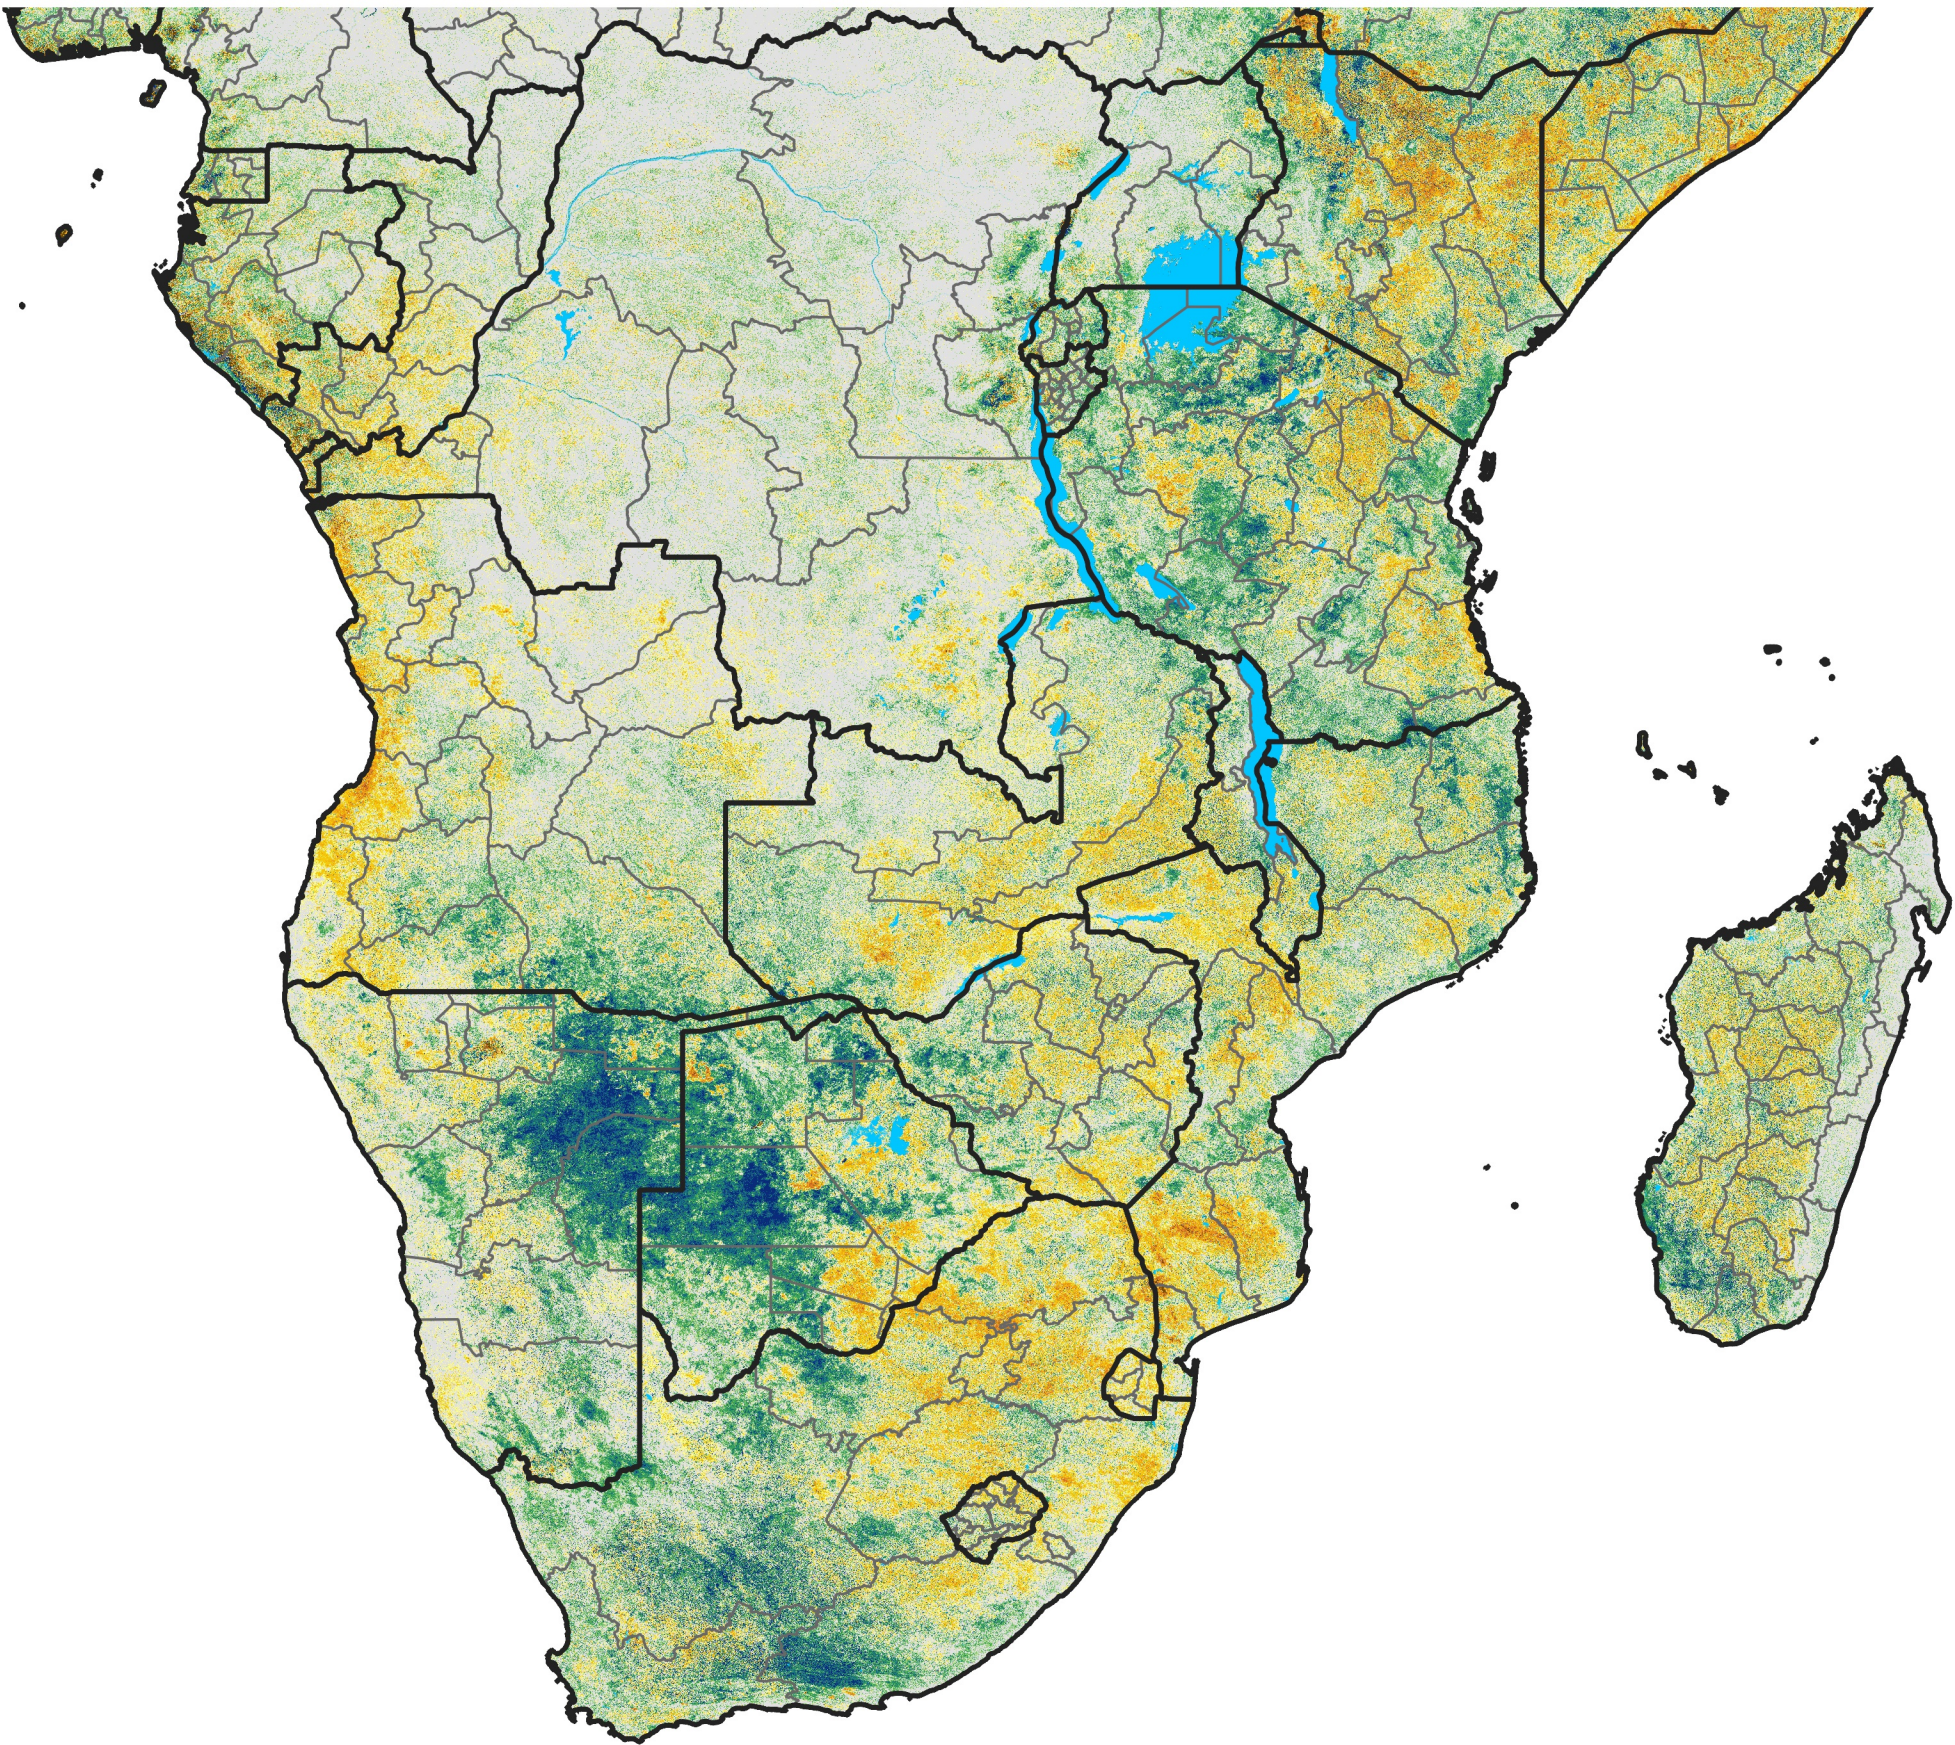

Southern Africa

Percent of Mean NDVI

2014 / Mean (2012 - 2021)

Period 61 / Oct 26 - Nov 05, 2014

Percent of Normal