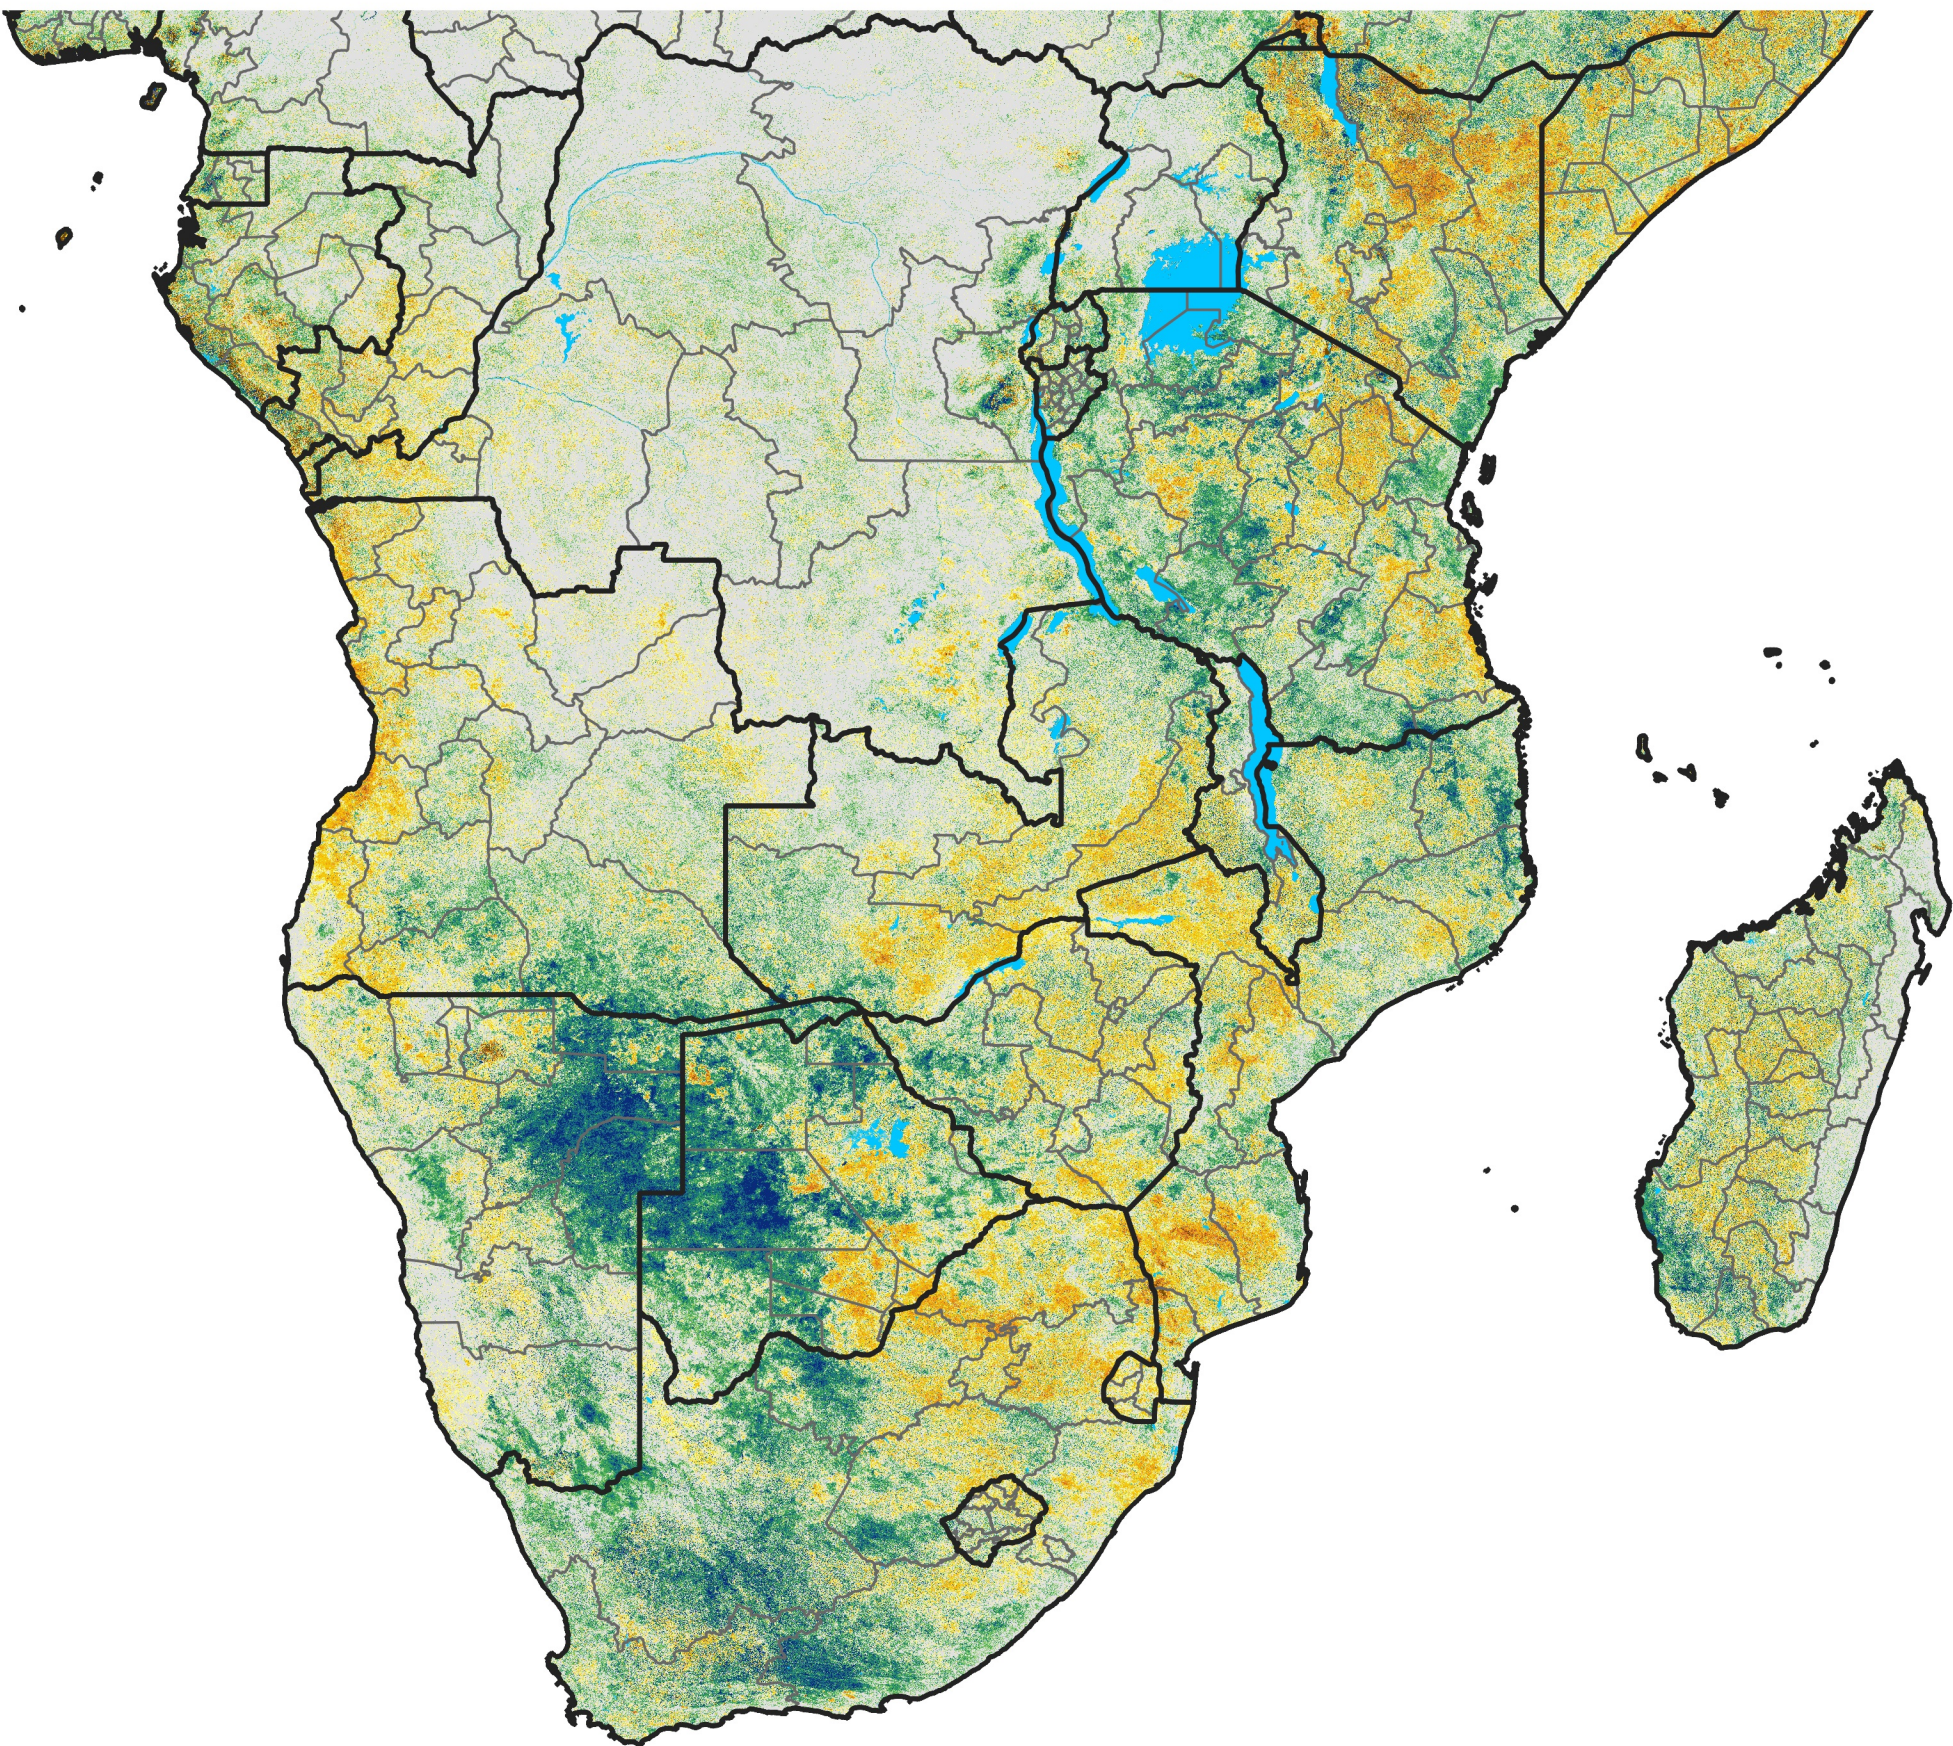

Southern Africa
Percent of Mean NDVI
2014 / Mean (2012 - 2021)
Period 62 / Nov 01 - 10, 2014

Percent of Normal