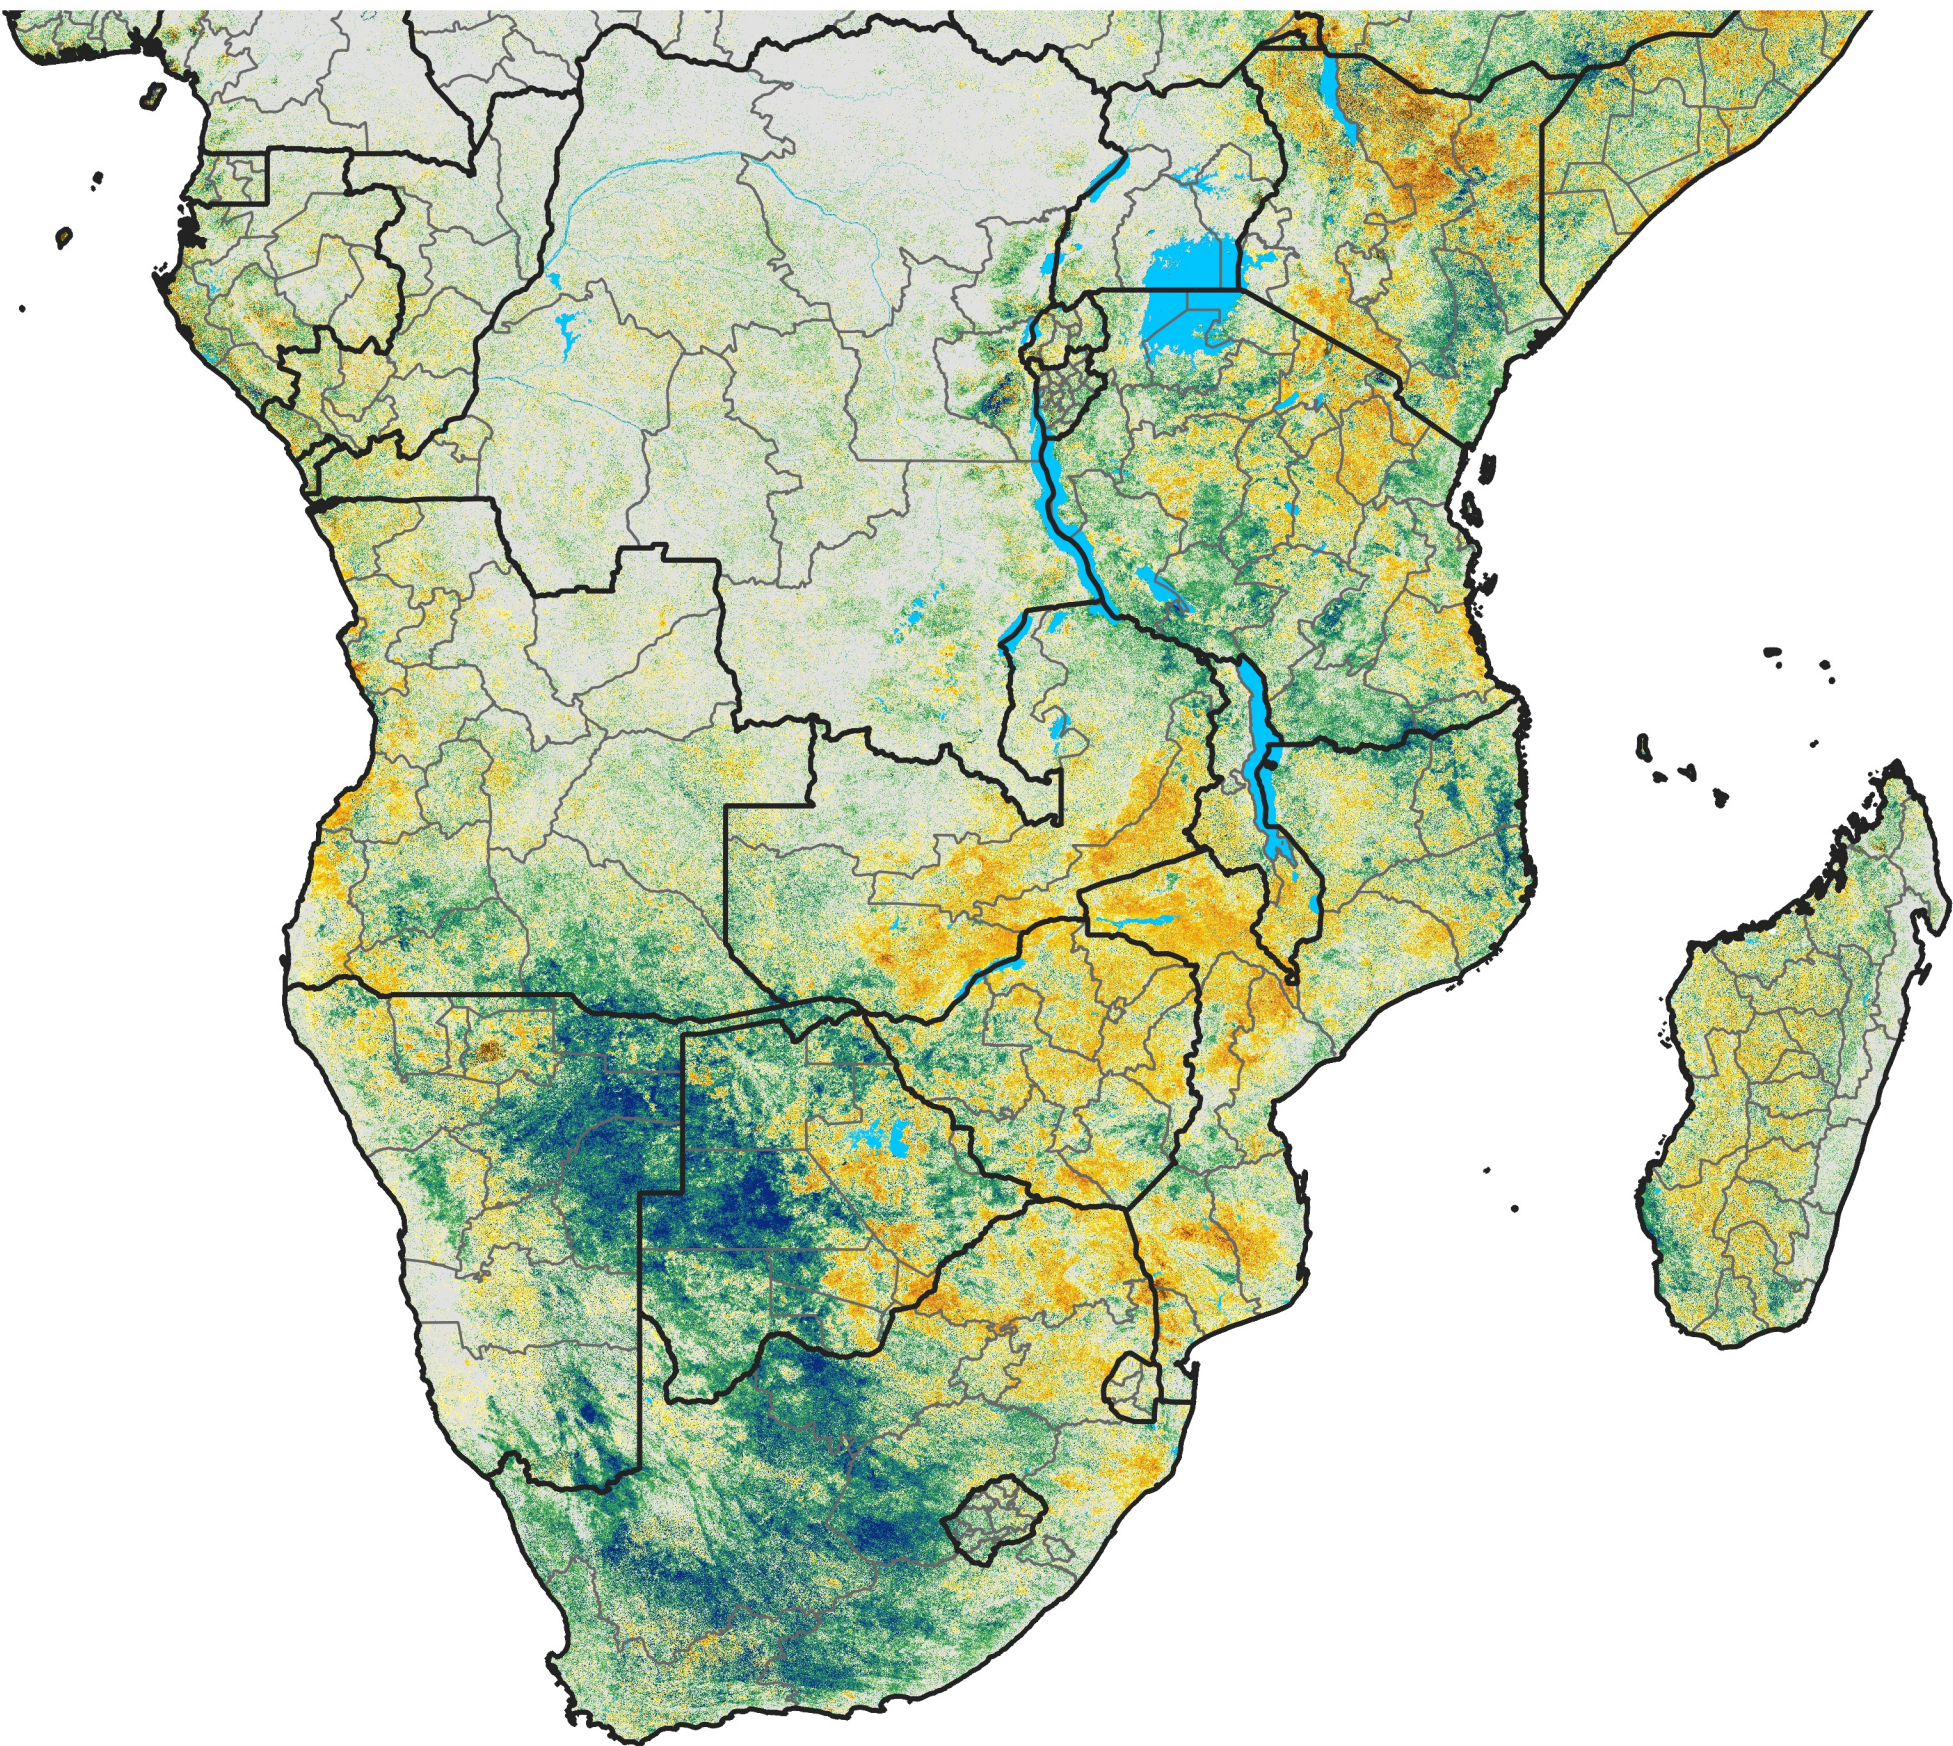

Southern Africa

Percent of Mean NDVI

2014 / Mean (2012 - 2021)
Period 65 / Nov 16 - 25, 2014

Percent of Normal