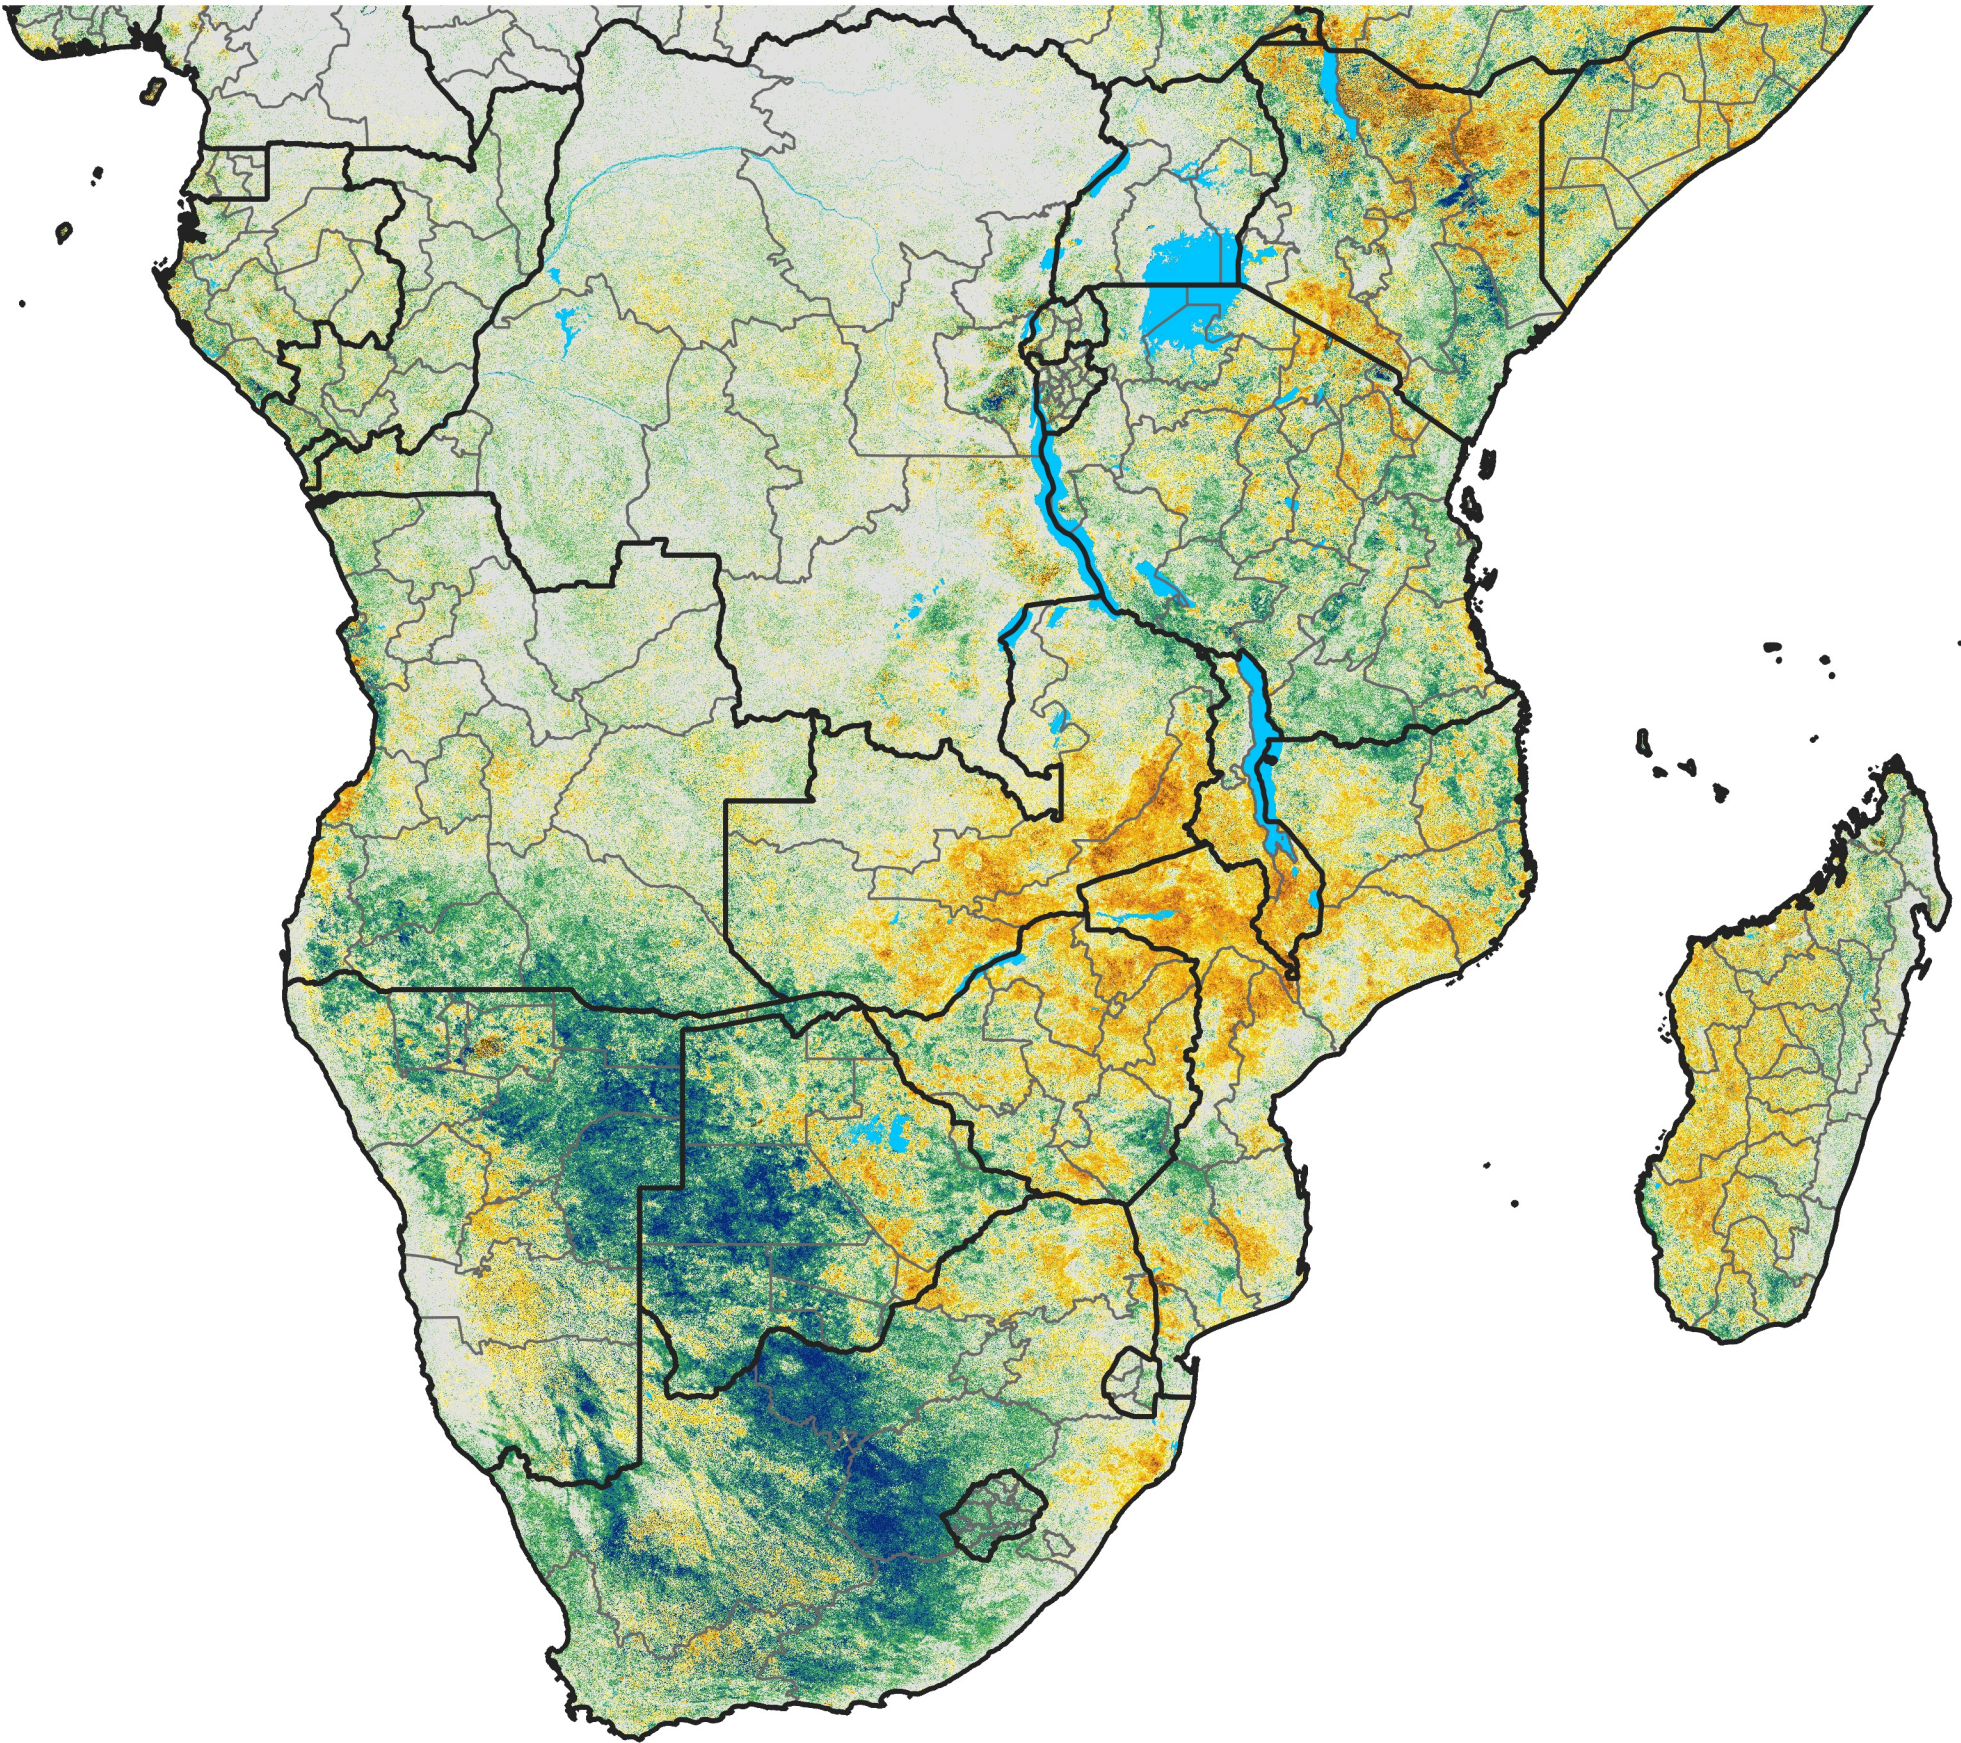

Southern Africa

Percent of Mean NDVI

2014 / Mean (2012 - 2021)
Period 69 / Dec 06 - 15, 2014

Percent of Normal