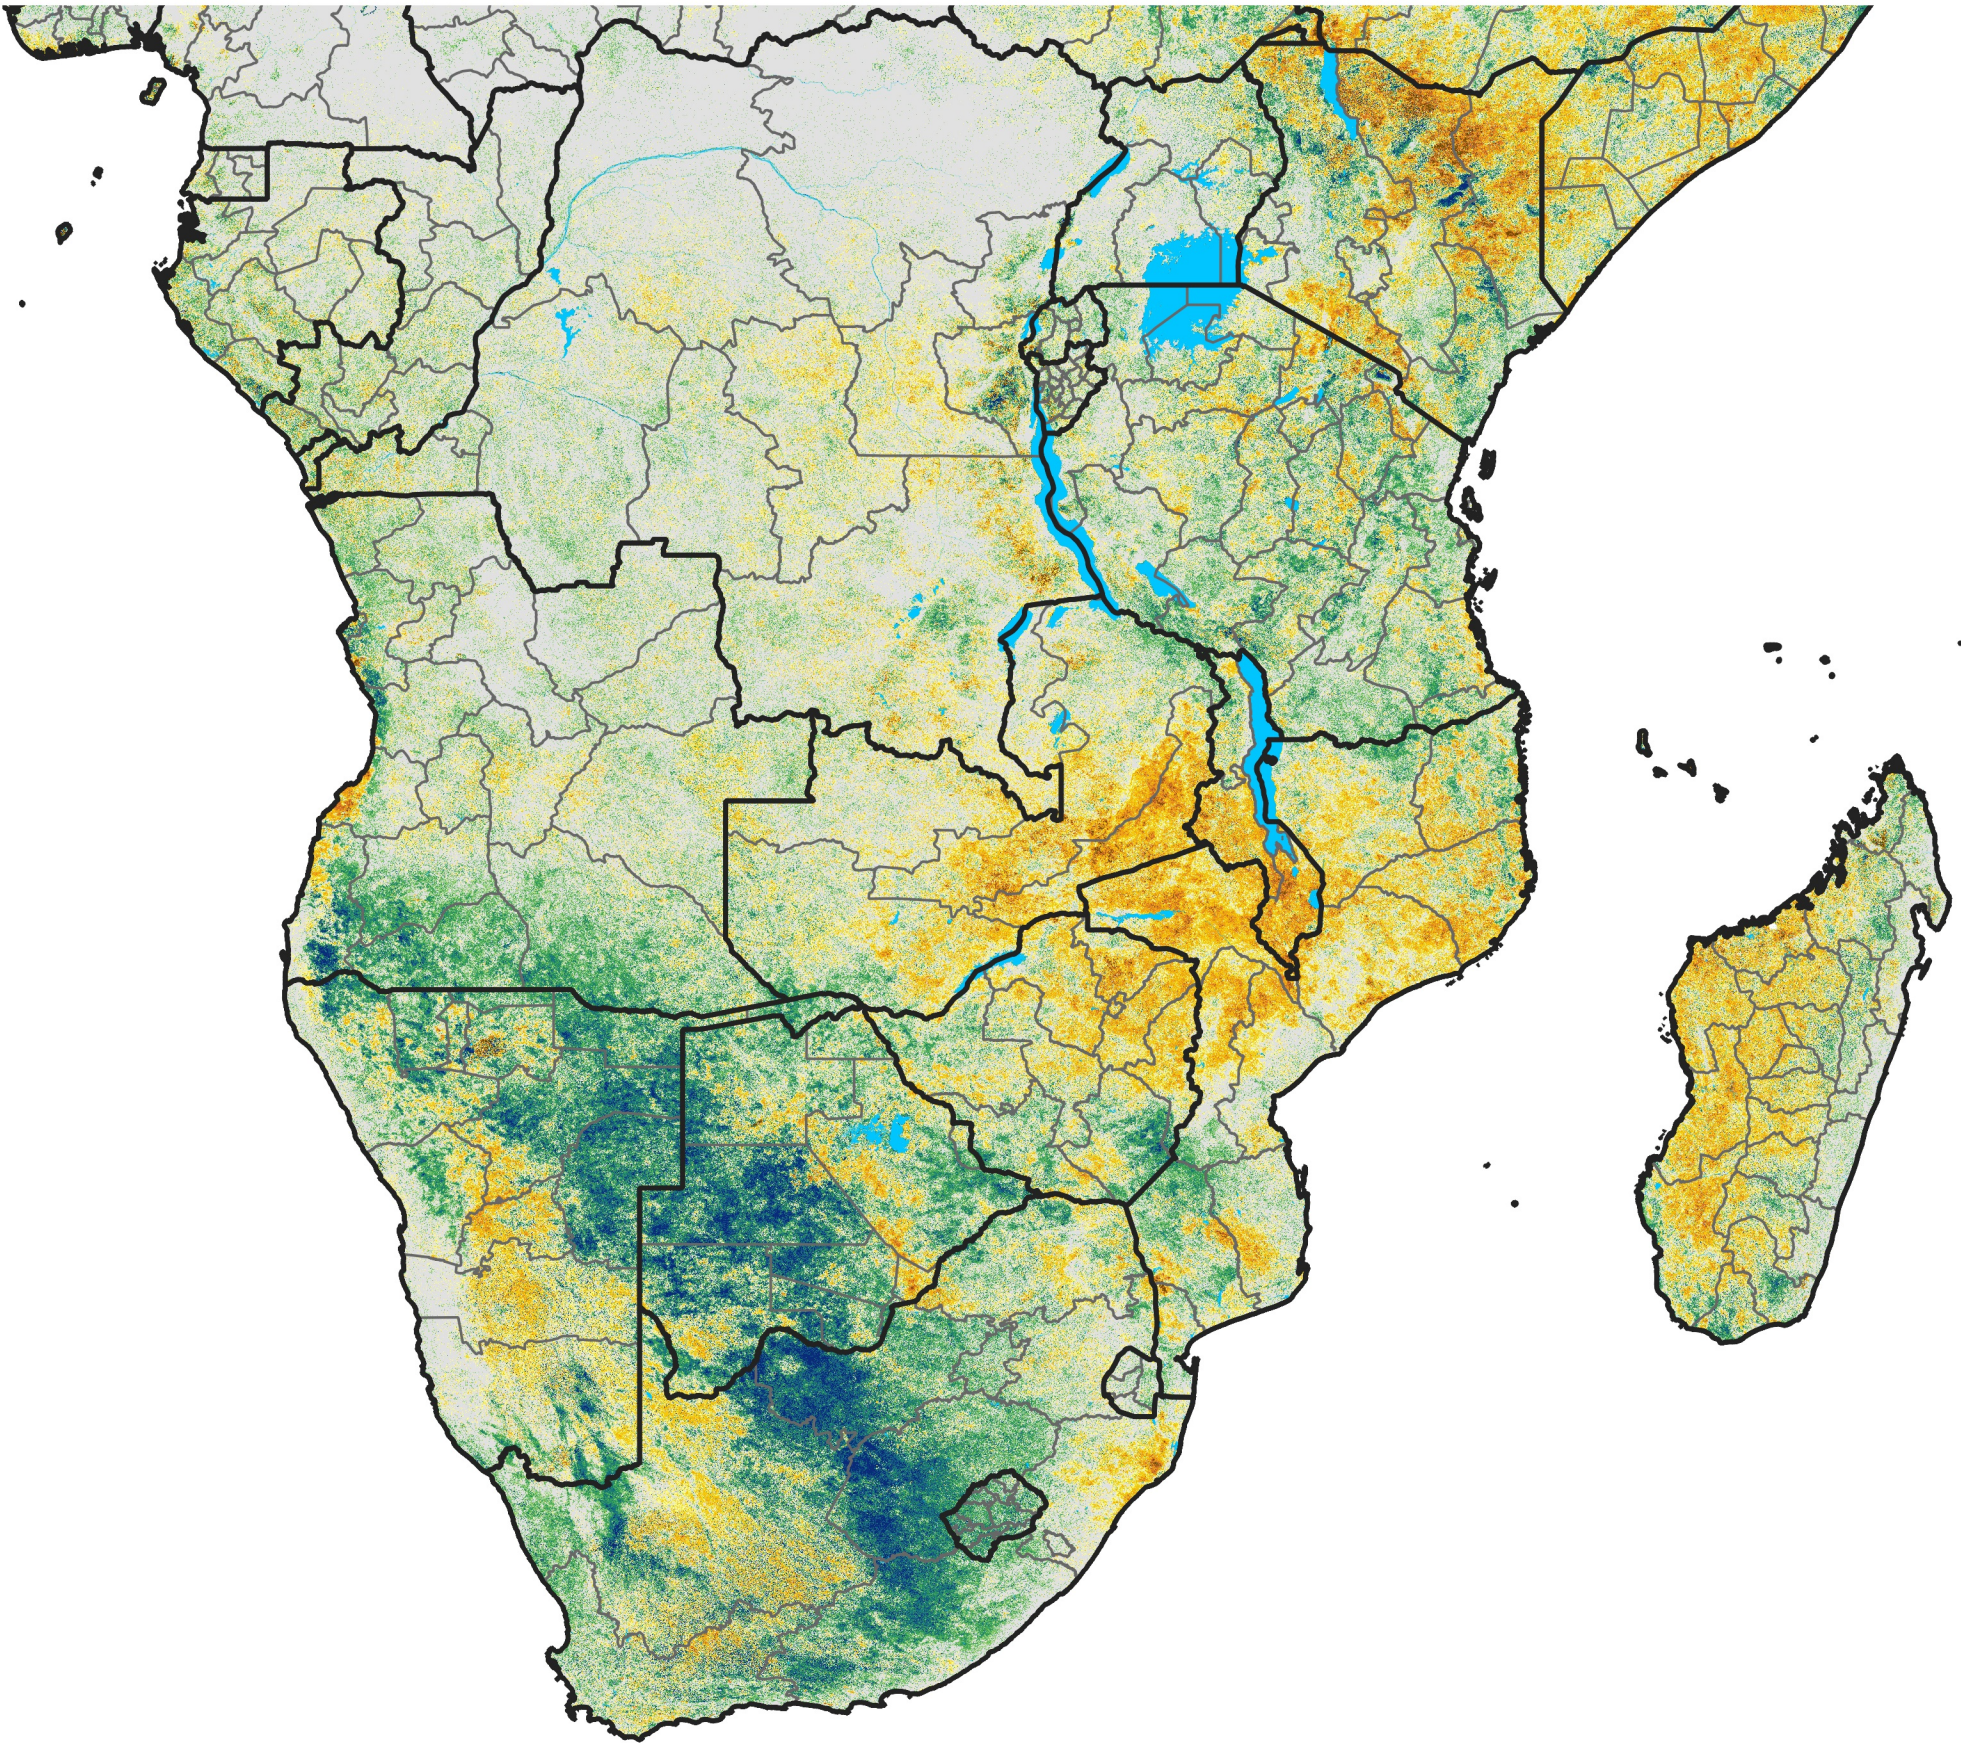

Southern Africa

Percent of Mean NDVI

2014 / Mean (2012 - 2021)
Period 71 / Dec 16 - 25, 2014

Percent of Normal