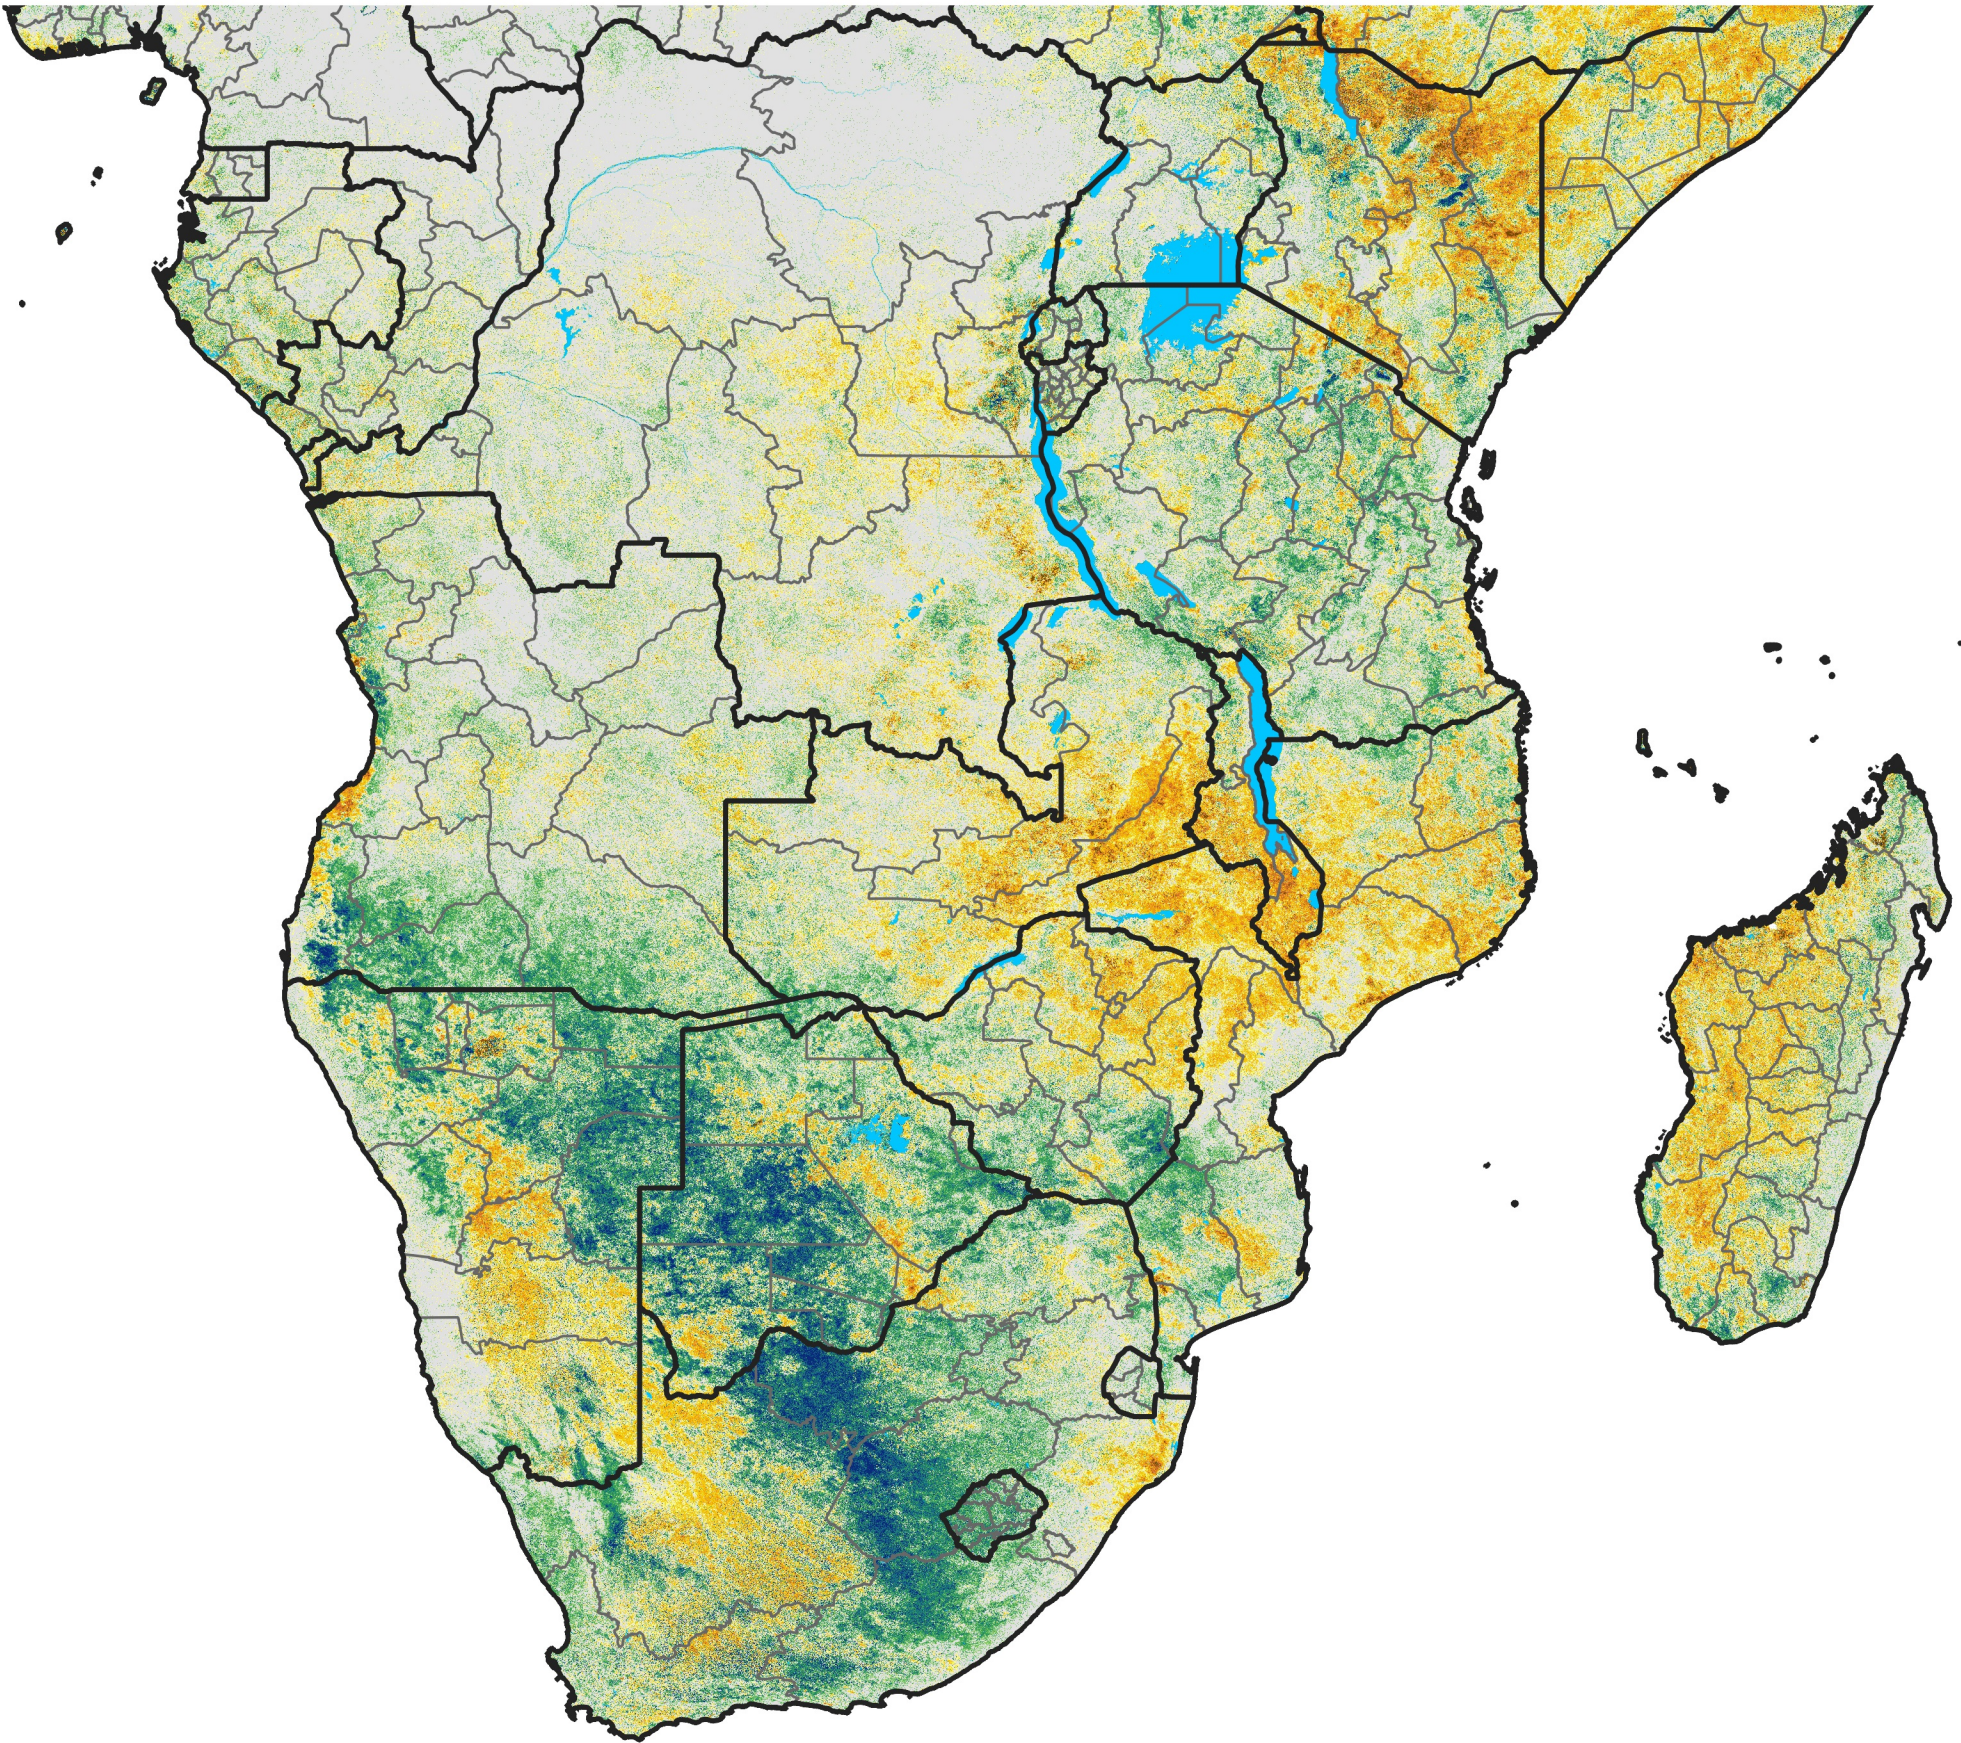

Southern Africa

Percent of Mean NDVI

2014 / Mean (2012 - 2021)
Period 72 / Dec 21 - 31, 2014

Percent of Normal