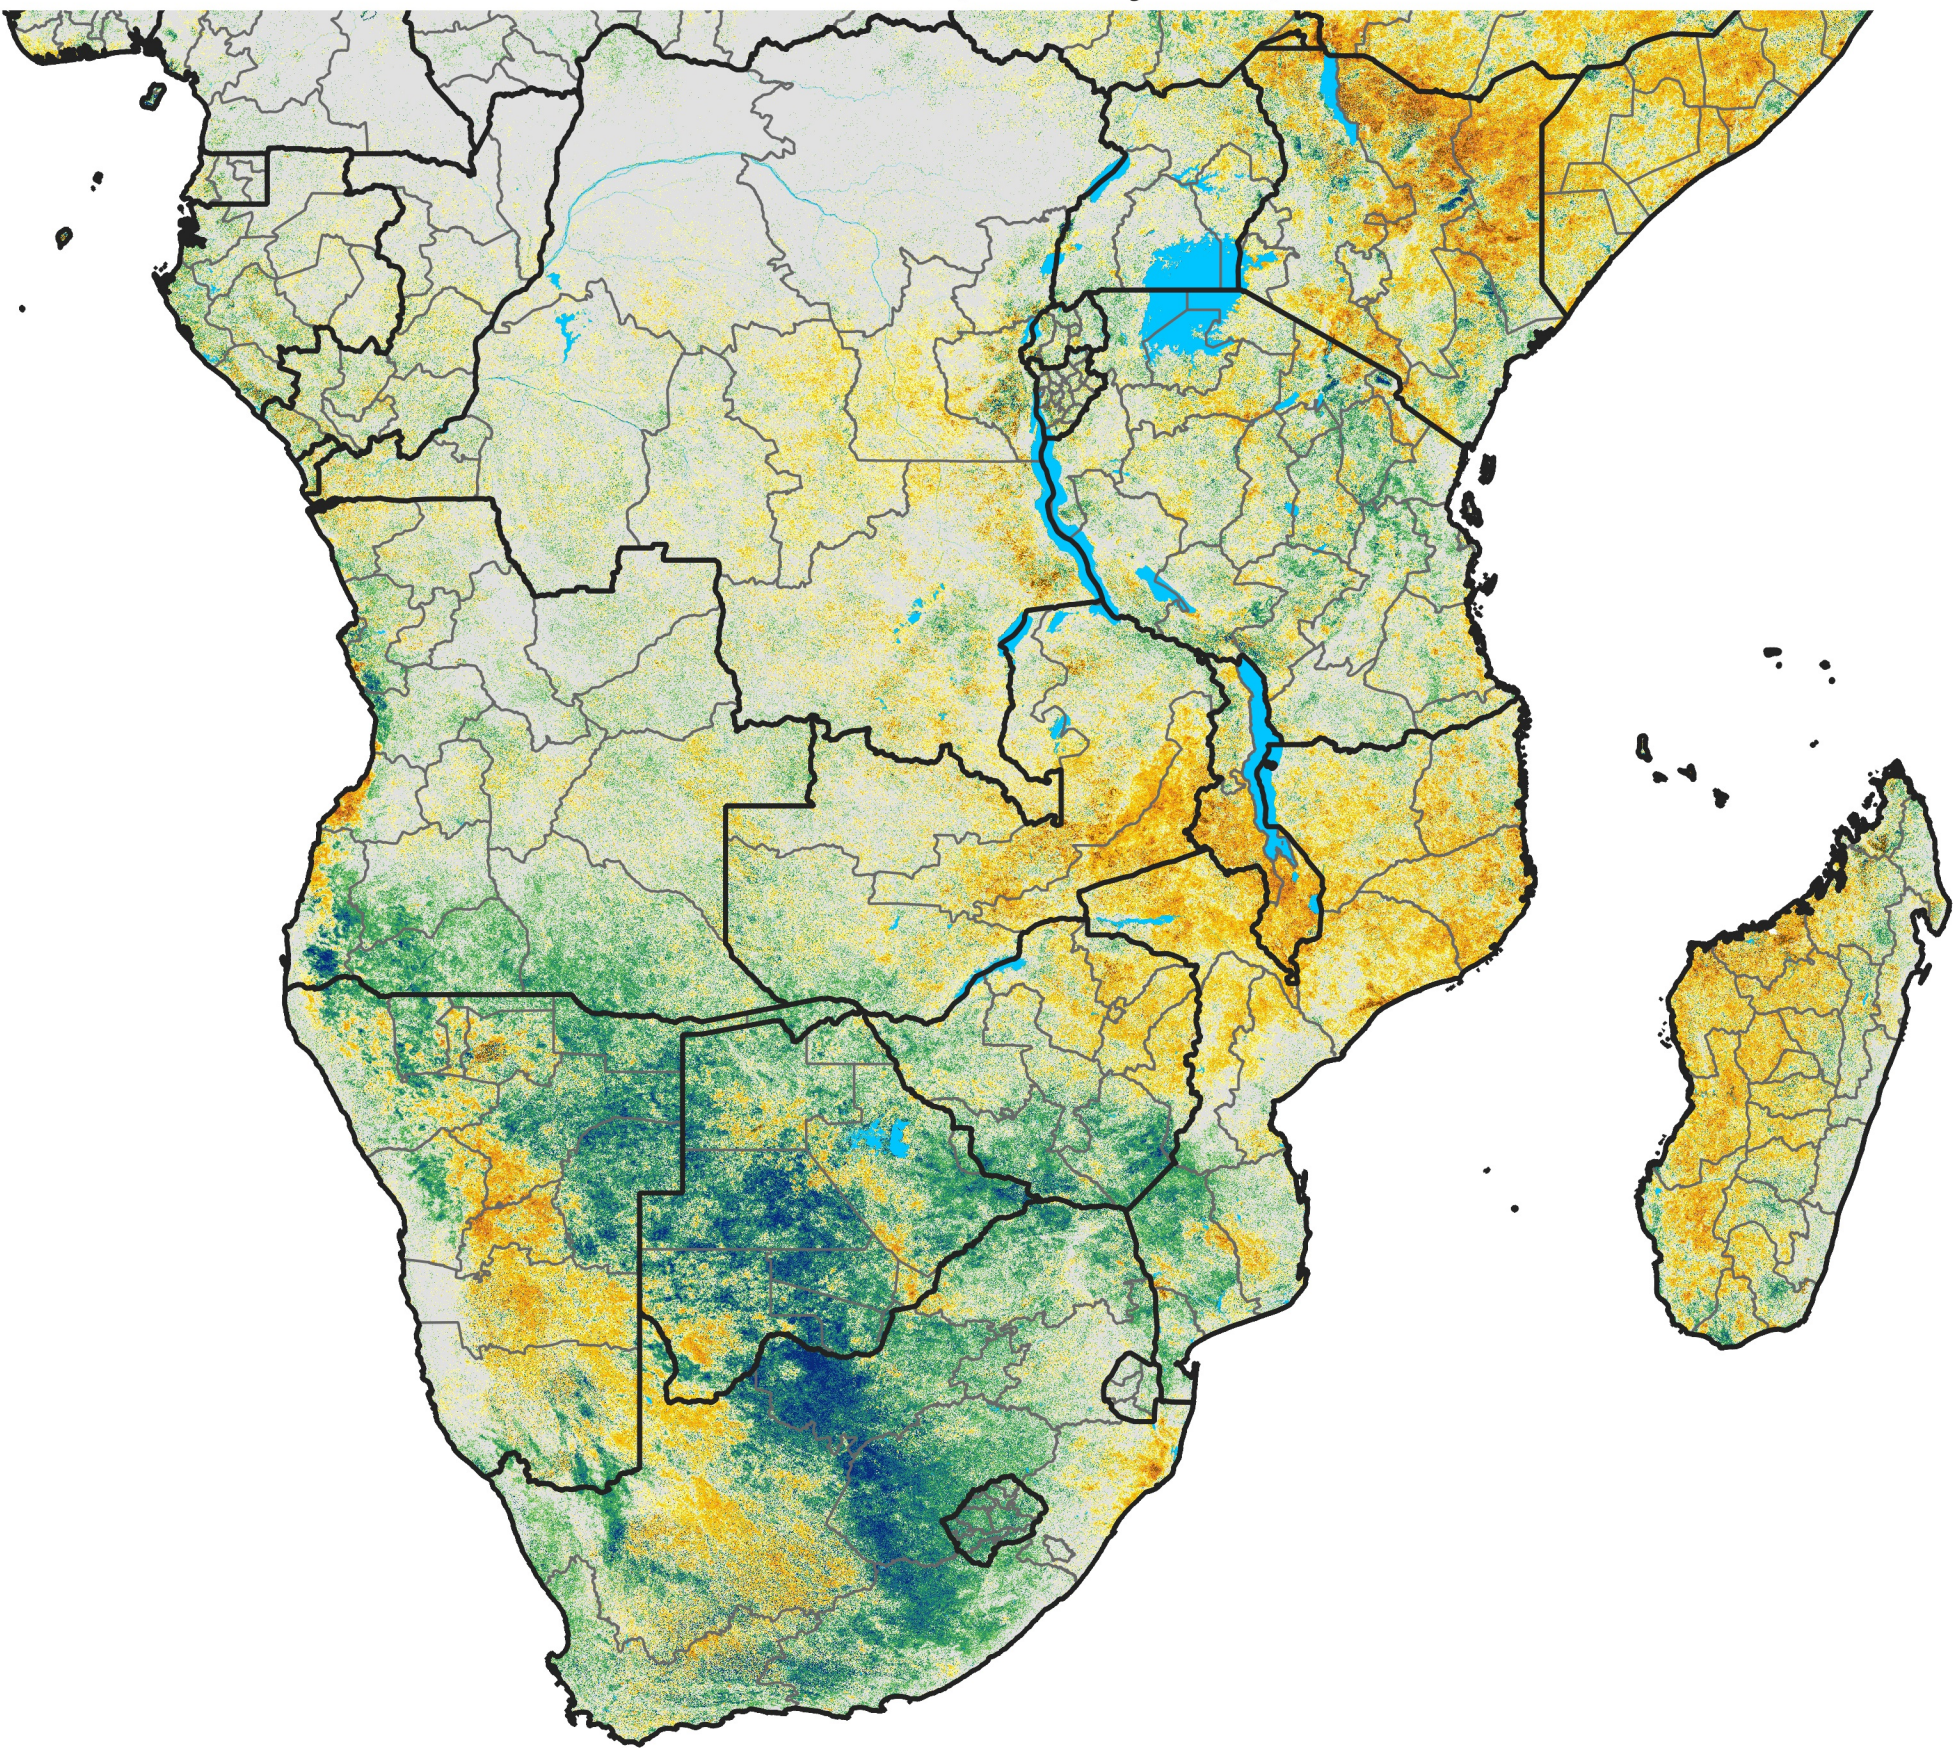

Southern Africa

Percent of Mean NDVI

2015 / Mean (2012 - 2021)

Period 01 / Dec 26, 2014 - Jan 05, 2015

Percent of Normal