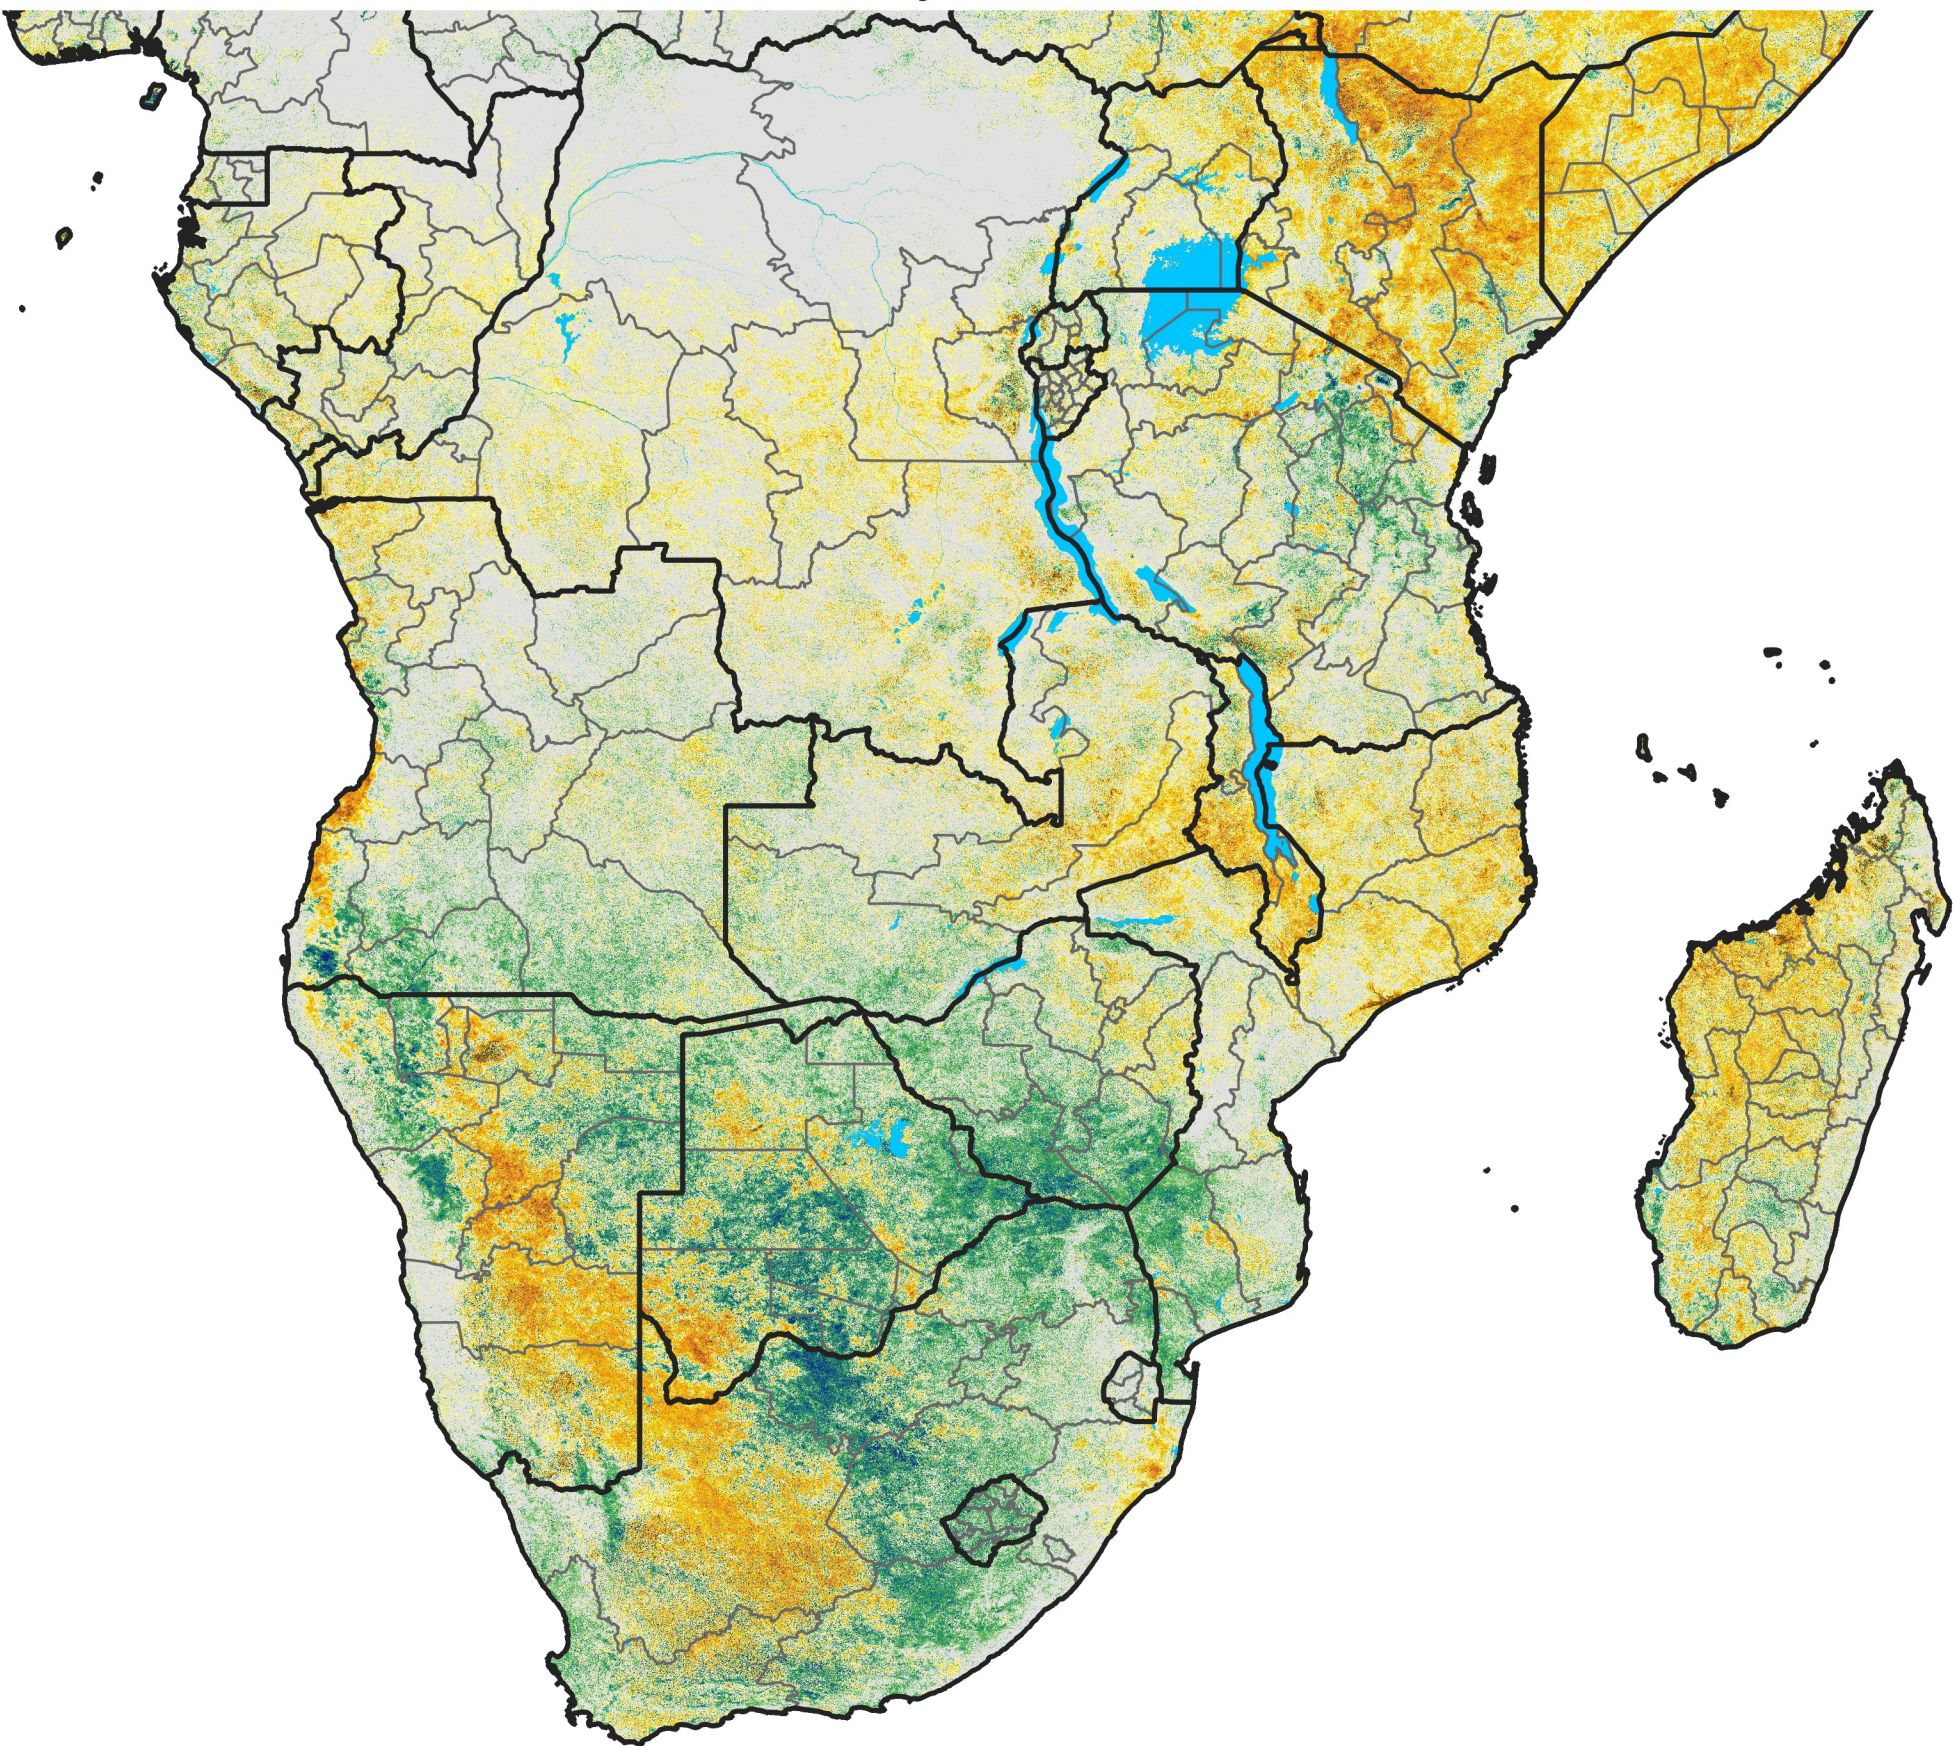

Southern Africa

Percent of Mean NDVI

2015 / Mean (2012 - 2021)
Period 04 / Jan 11 - 20, 2015

Percent of Normal