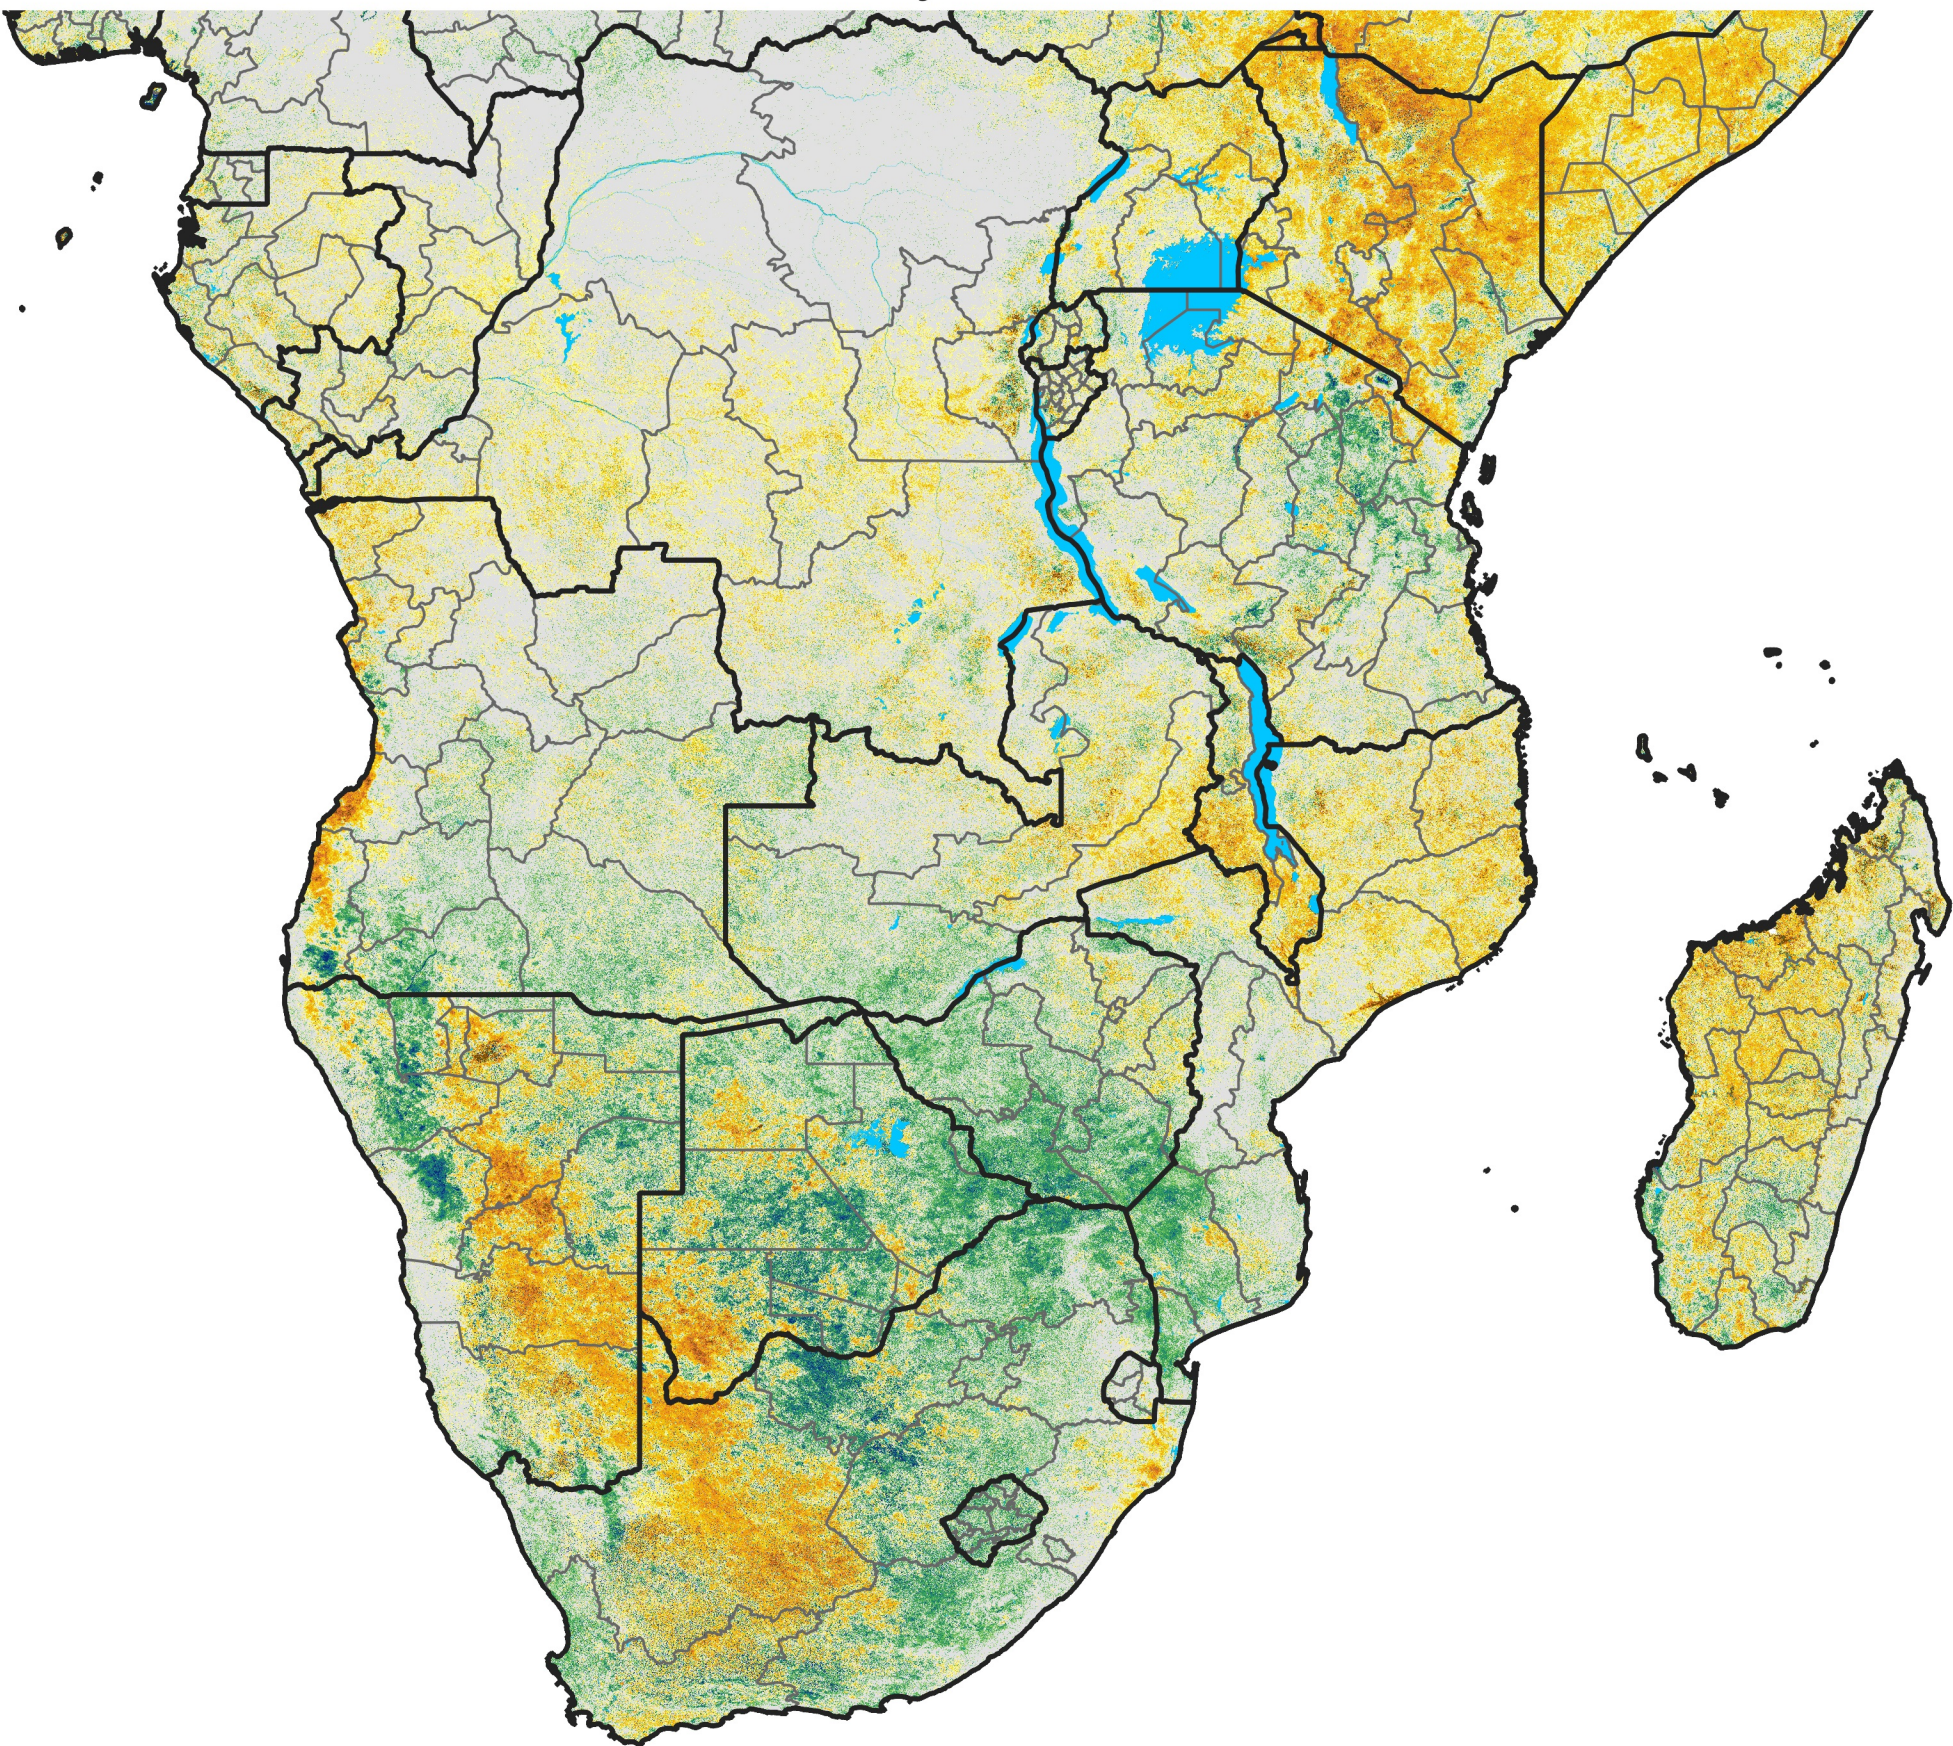

Southern Africa

Percent of Mean NDVI

2015 / Mean (2012 - 2021)
Period 05 / Jan 16 - 25, 2015

Percent of Normal