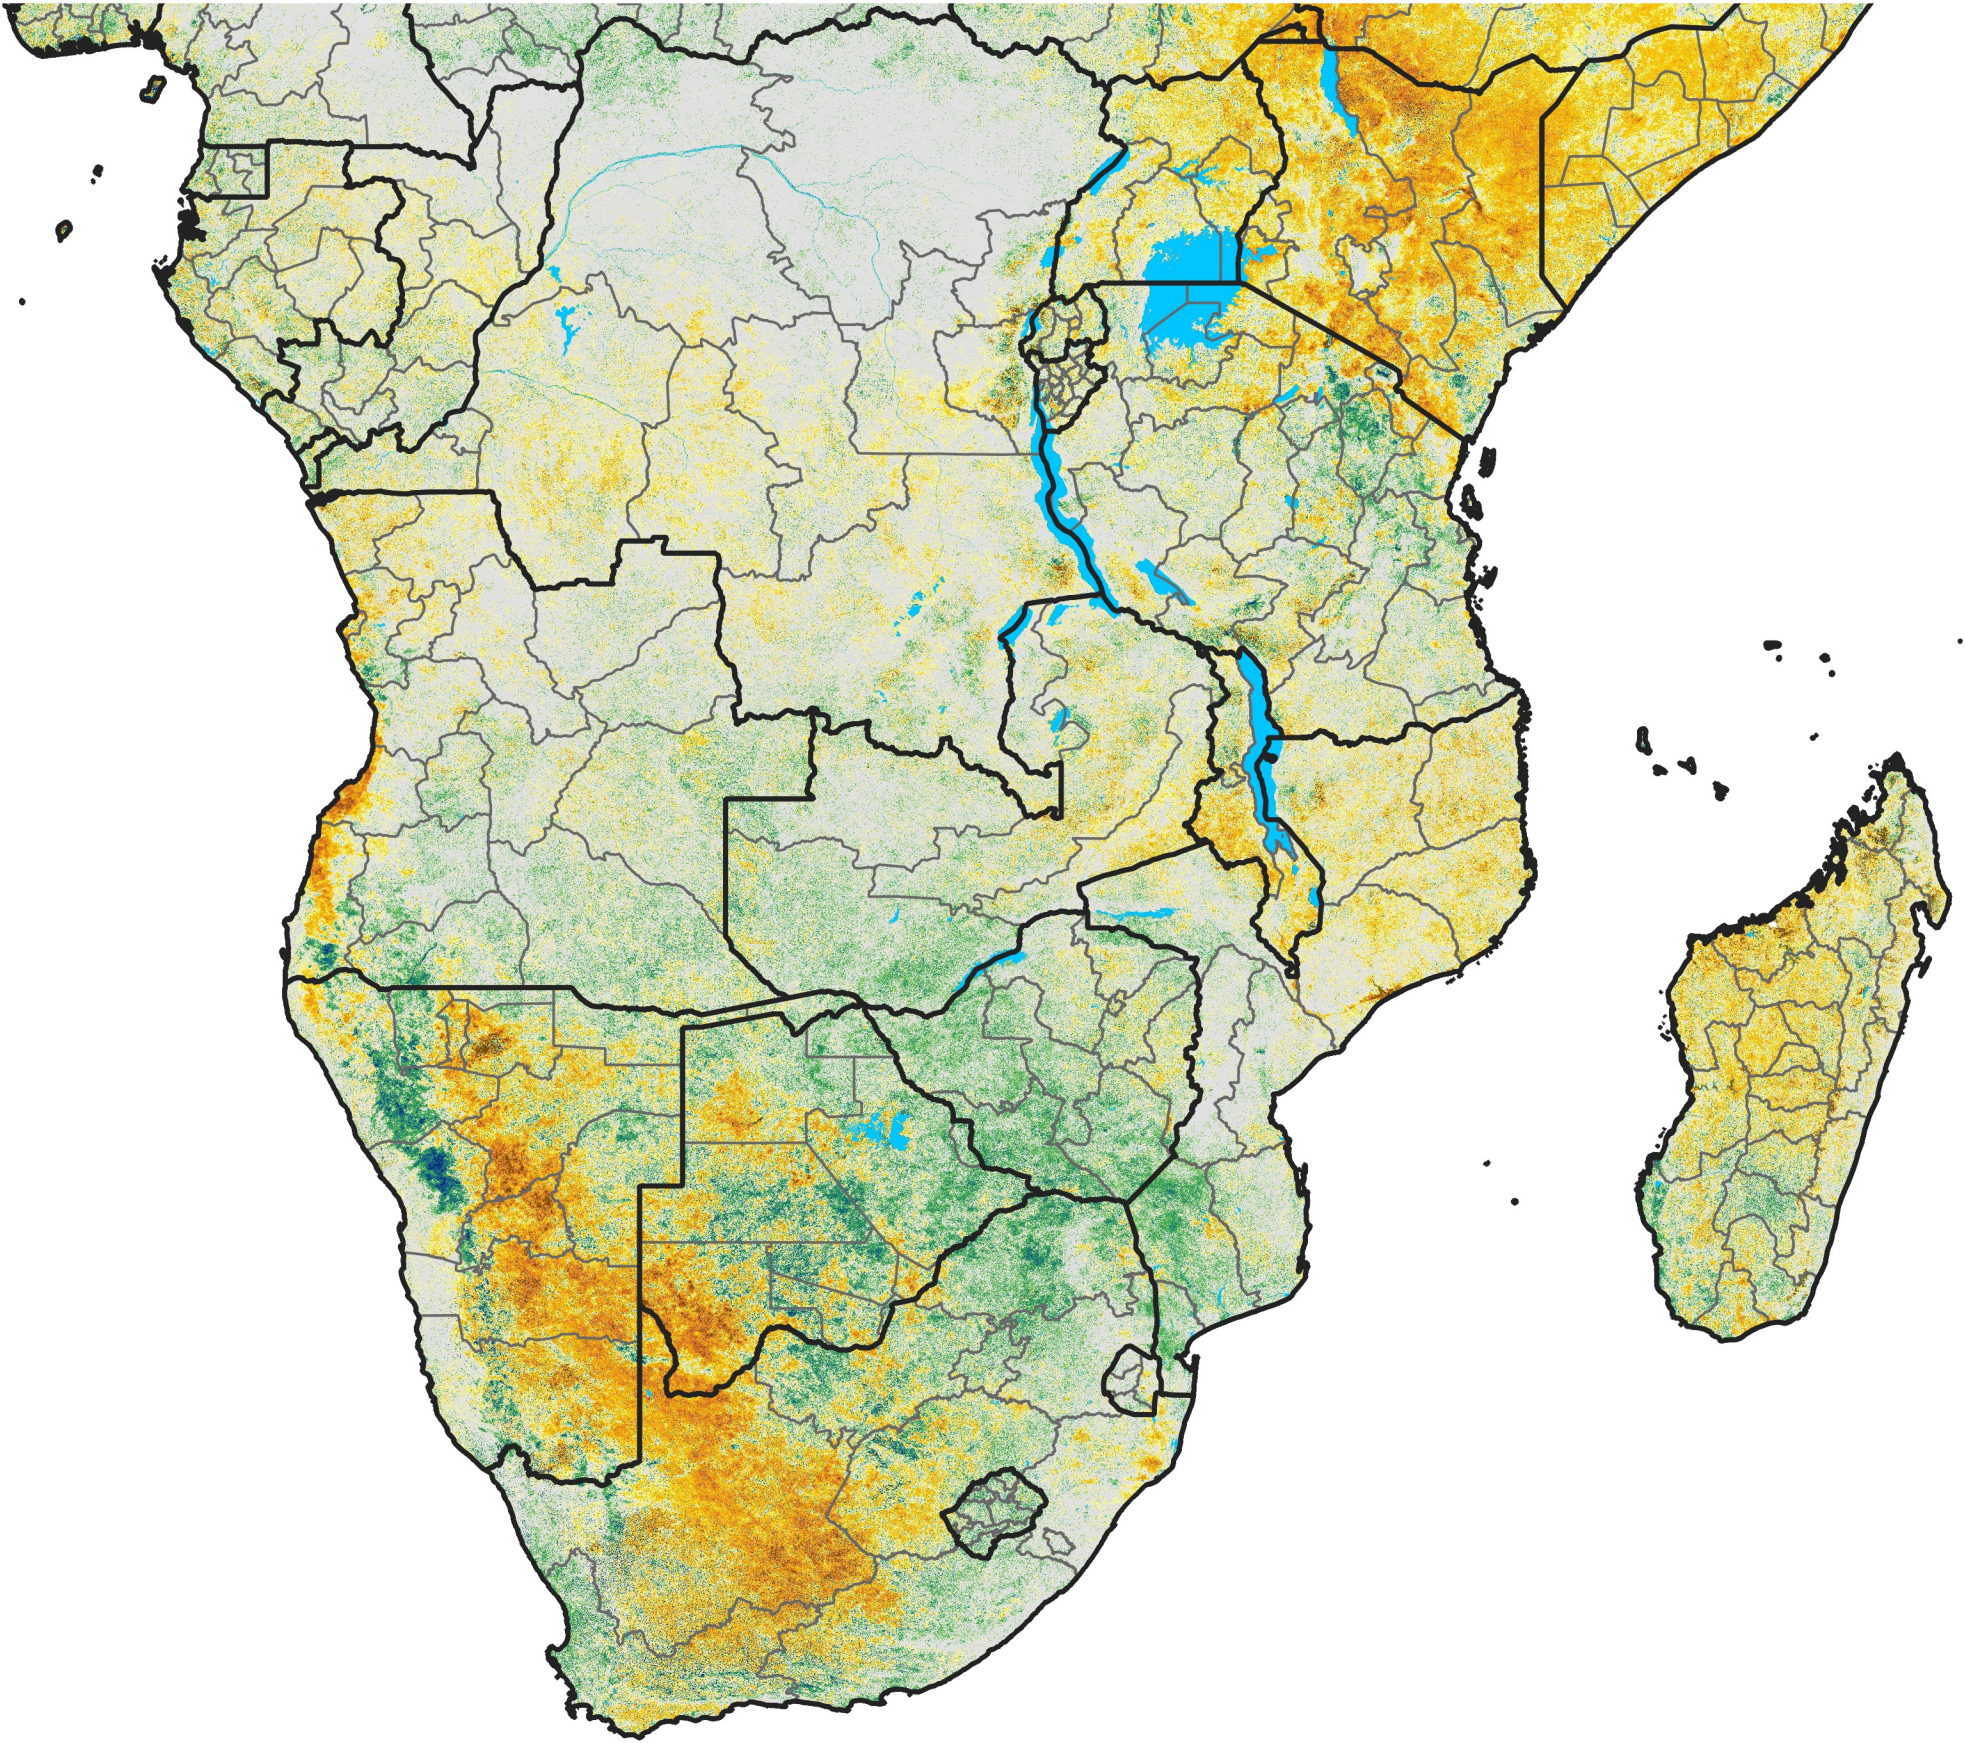

Southern Africa

Percent of Mean NDVI

2015 / Mean (2012 - 2021)

Period 07 / Jan 26 - Feb 05, 2015

Percent of Normal