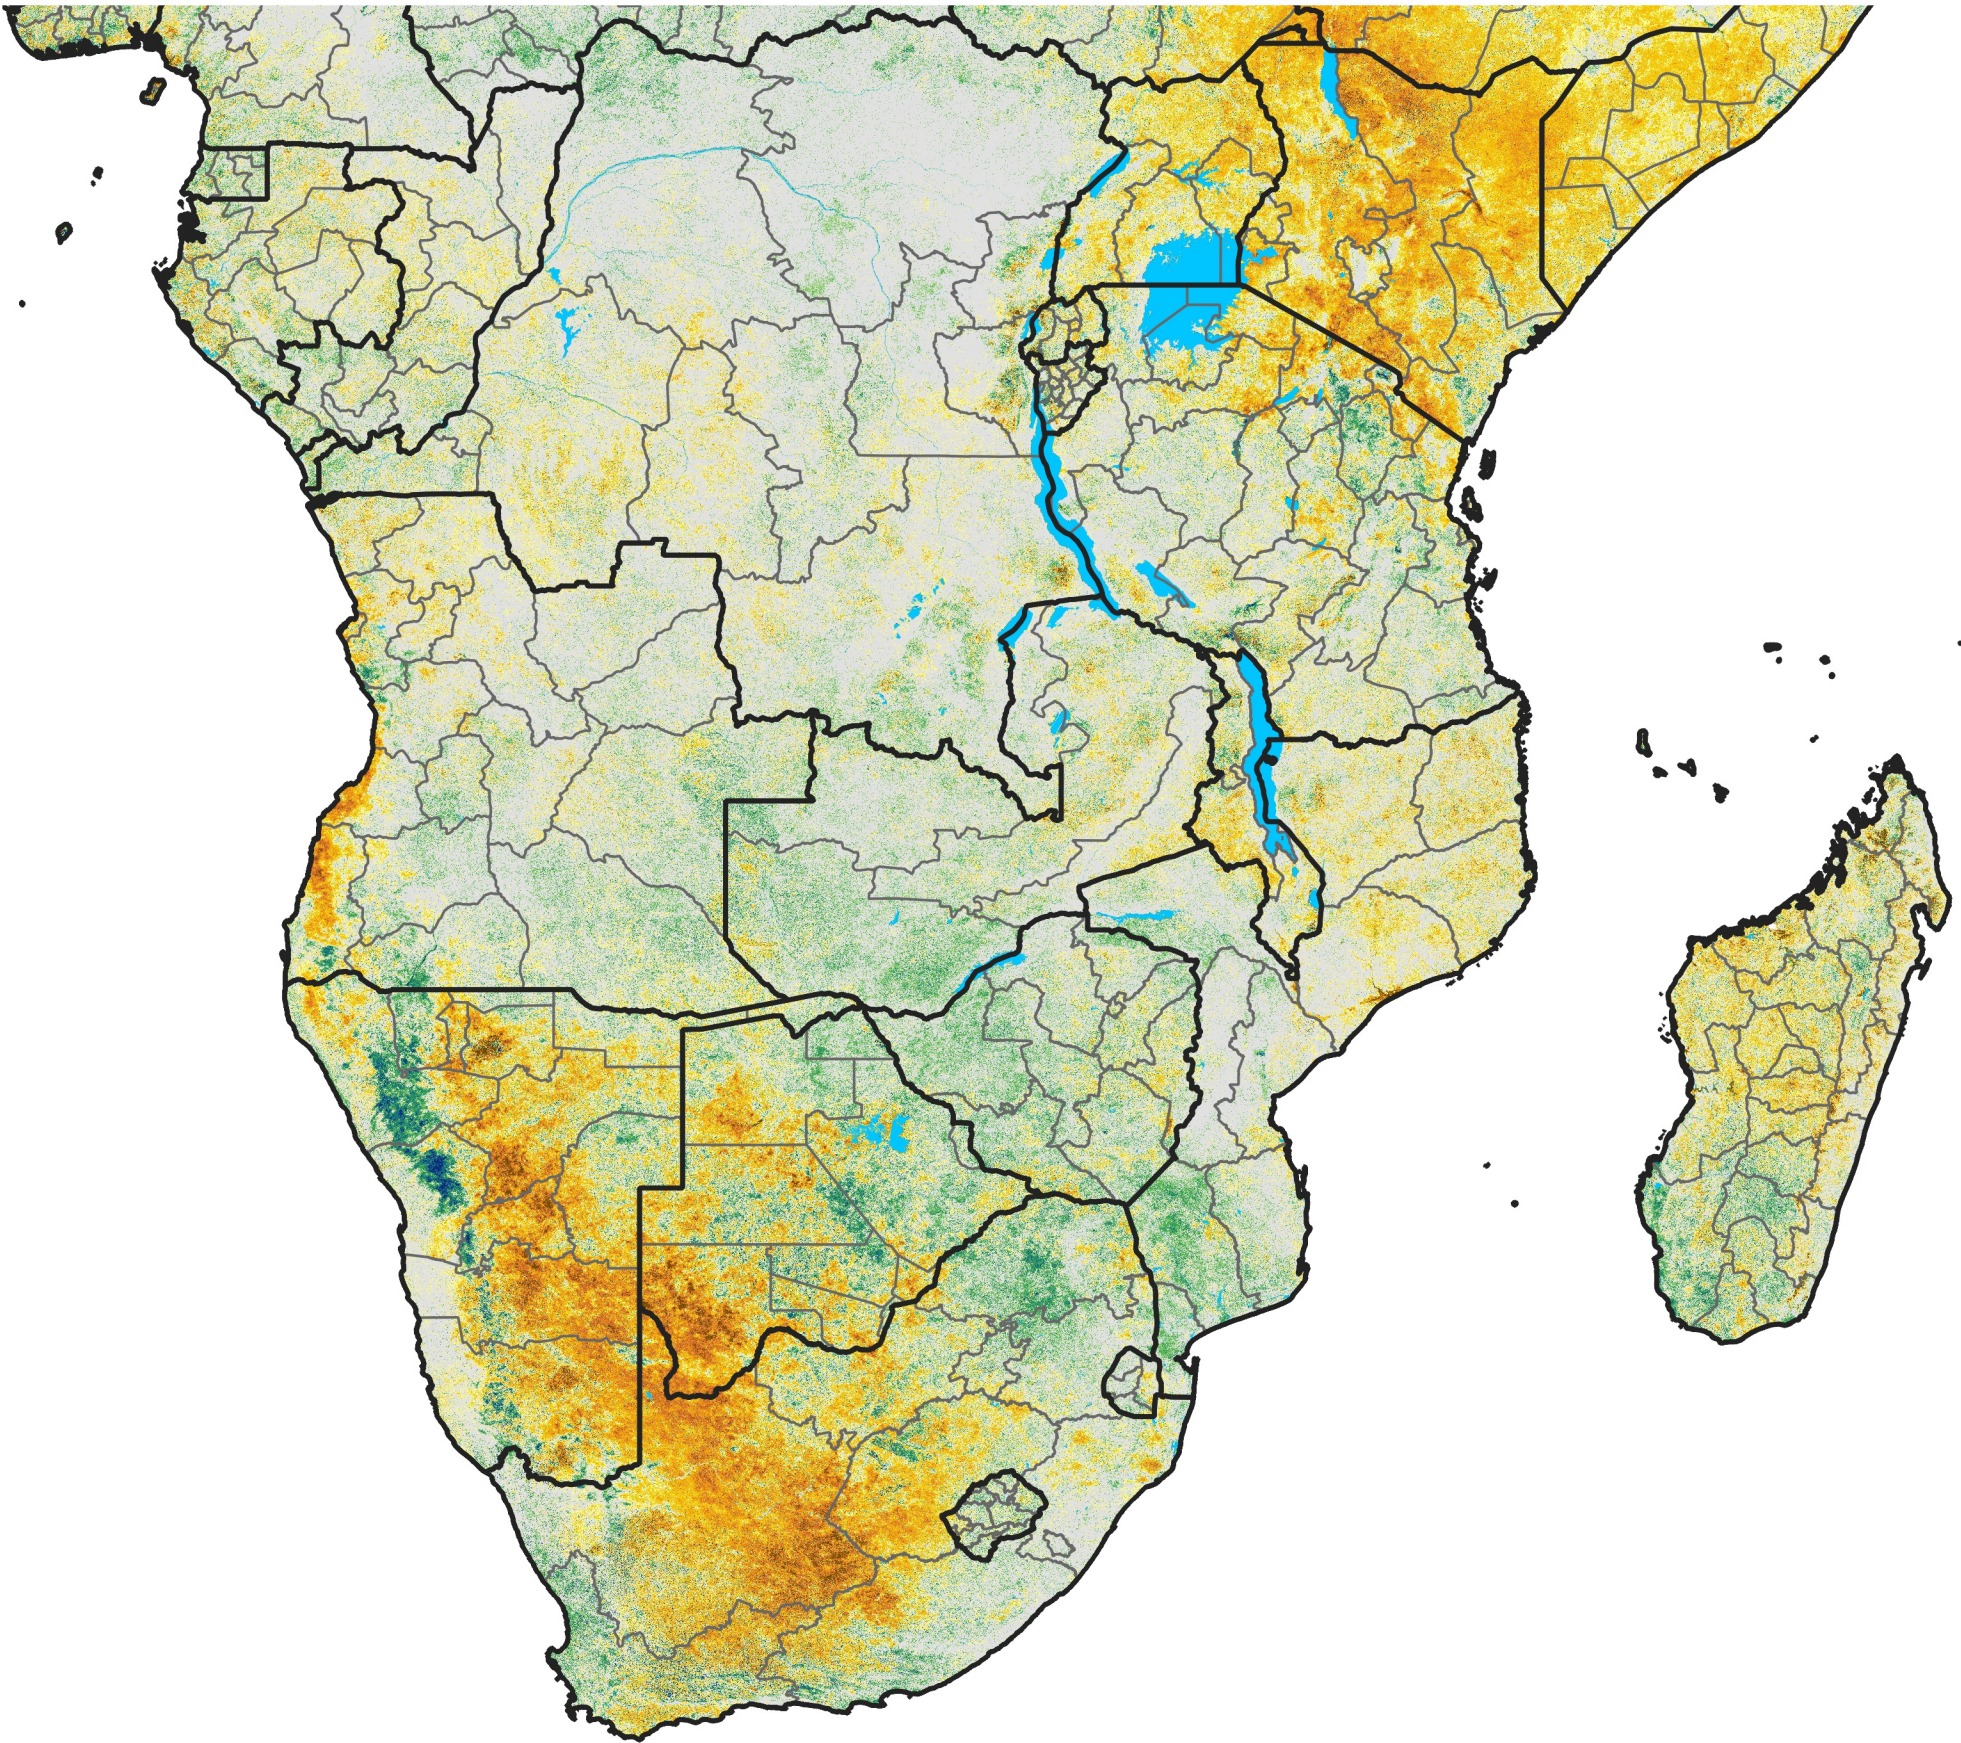

Southern Africa

Percent of Mean NDVI

2015 / Mean (2012 - 2021)
Period 09 / Feb 06 - 15, 2015

Percent of Normal