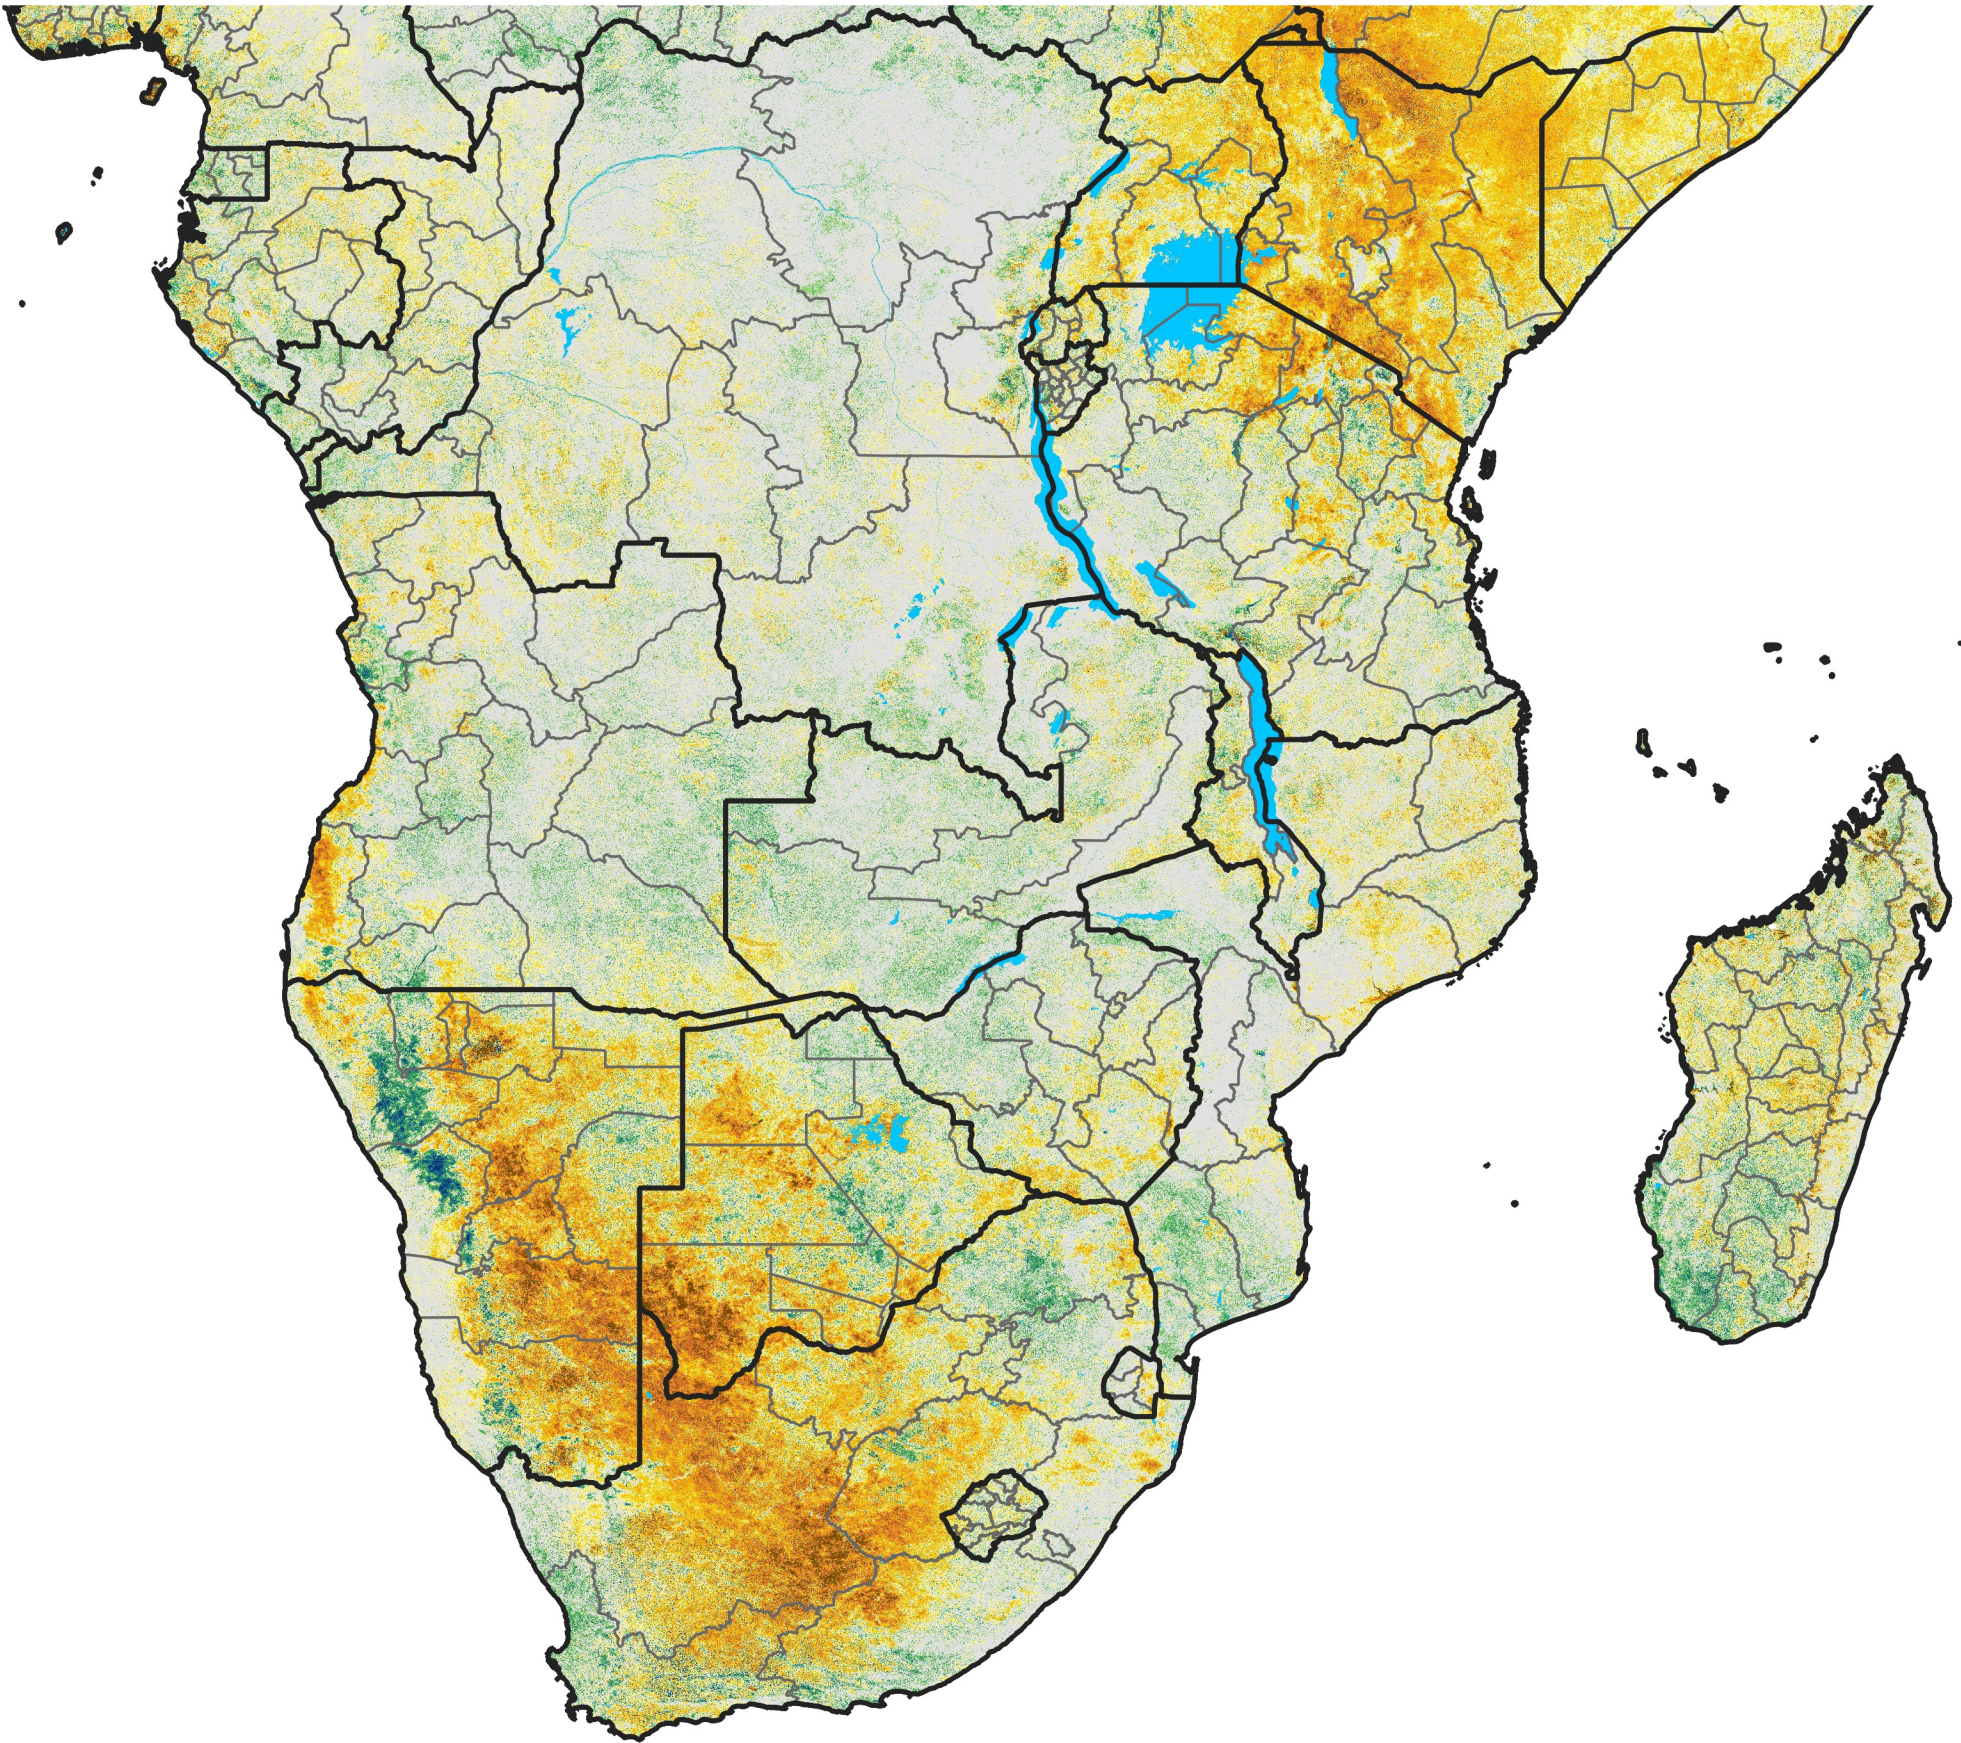

Southern Africa

Percent of Mean NDVI

2015 / Mean (2012 - 2021)
Period 11 / Feb 16 - 25, 2015

Percent of Normal