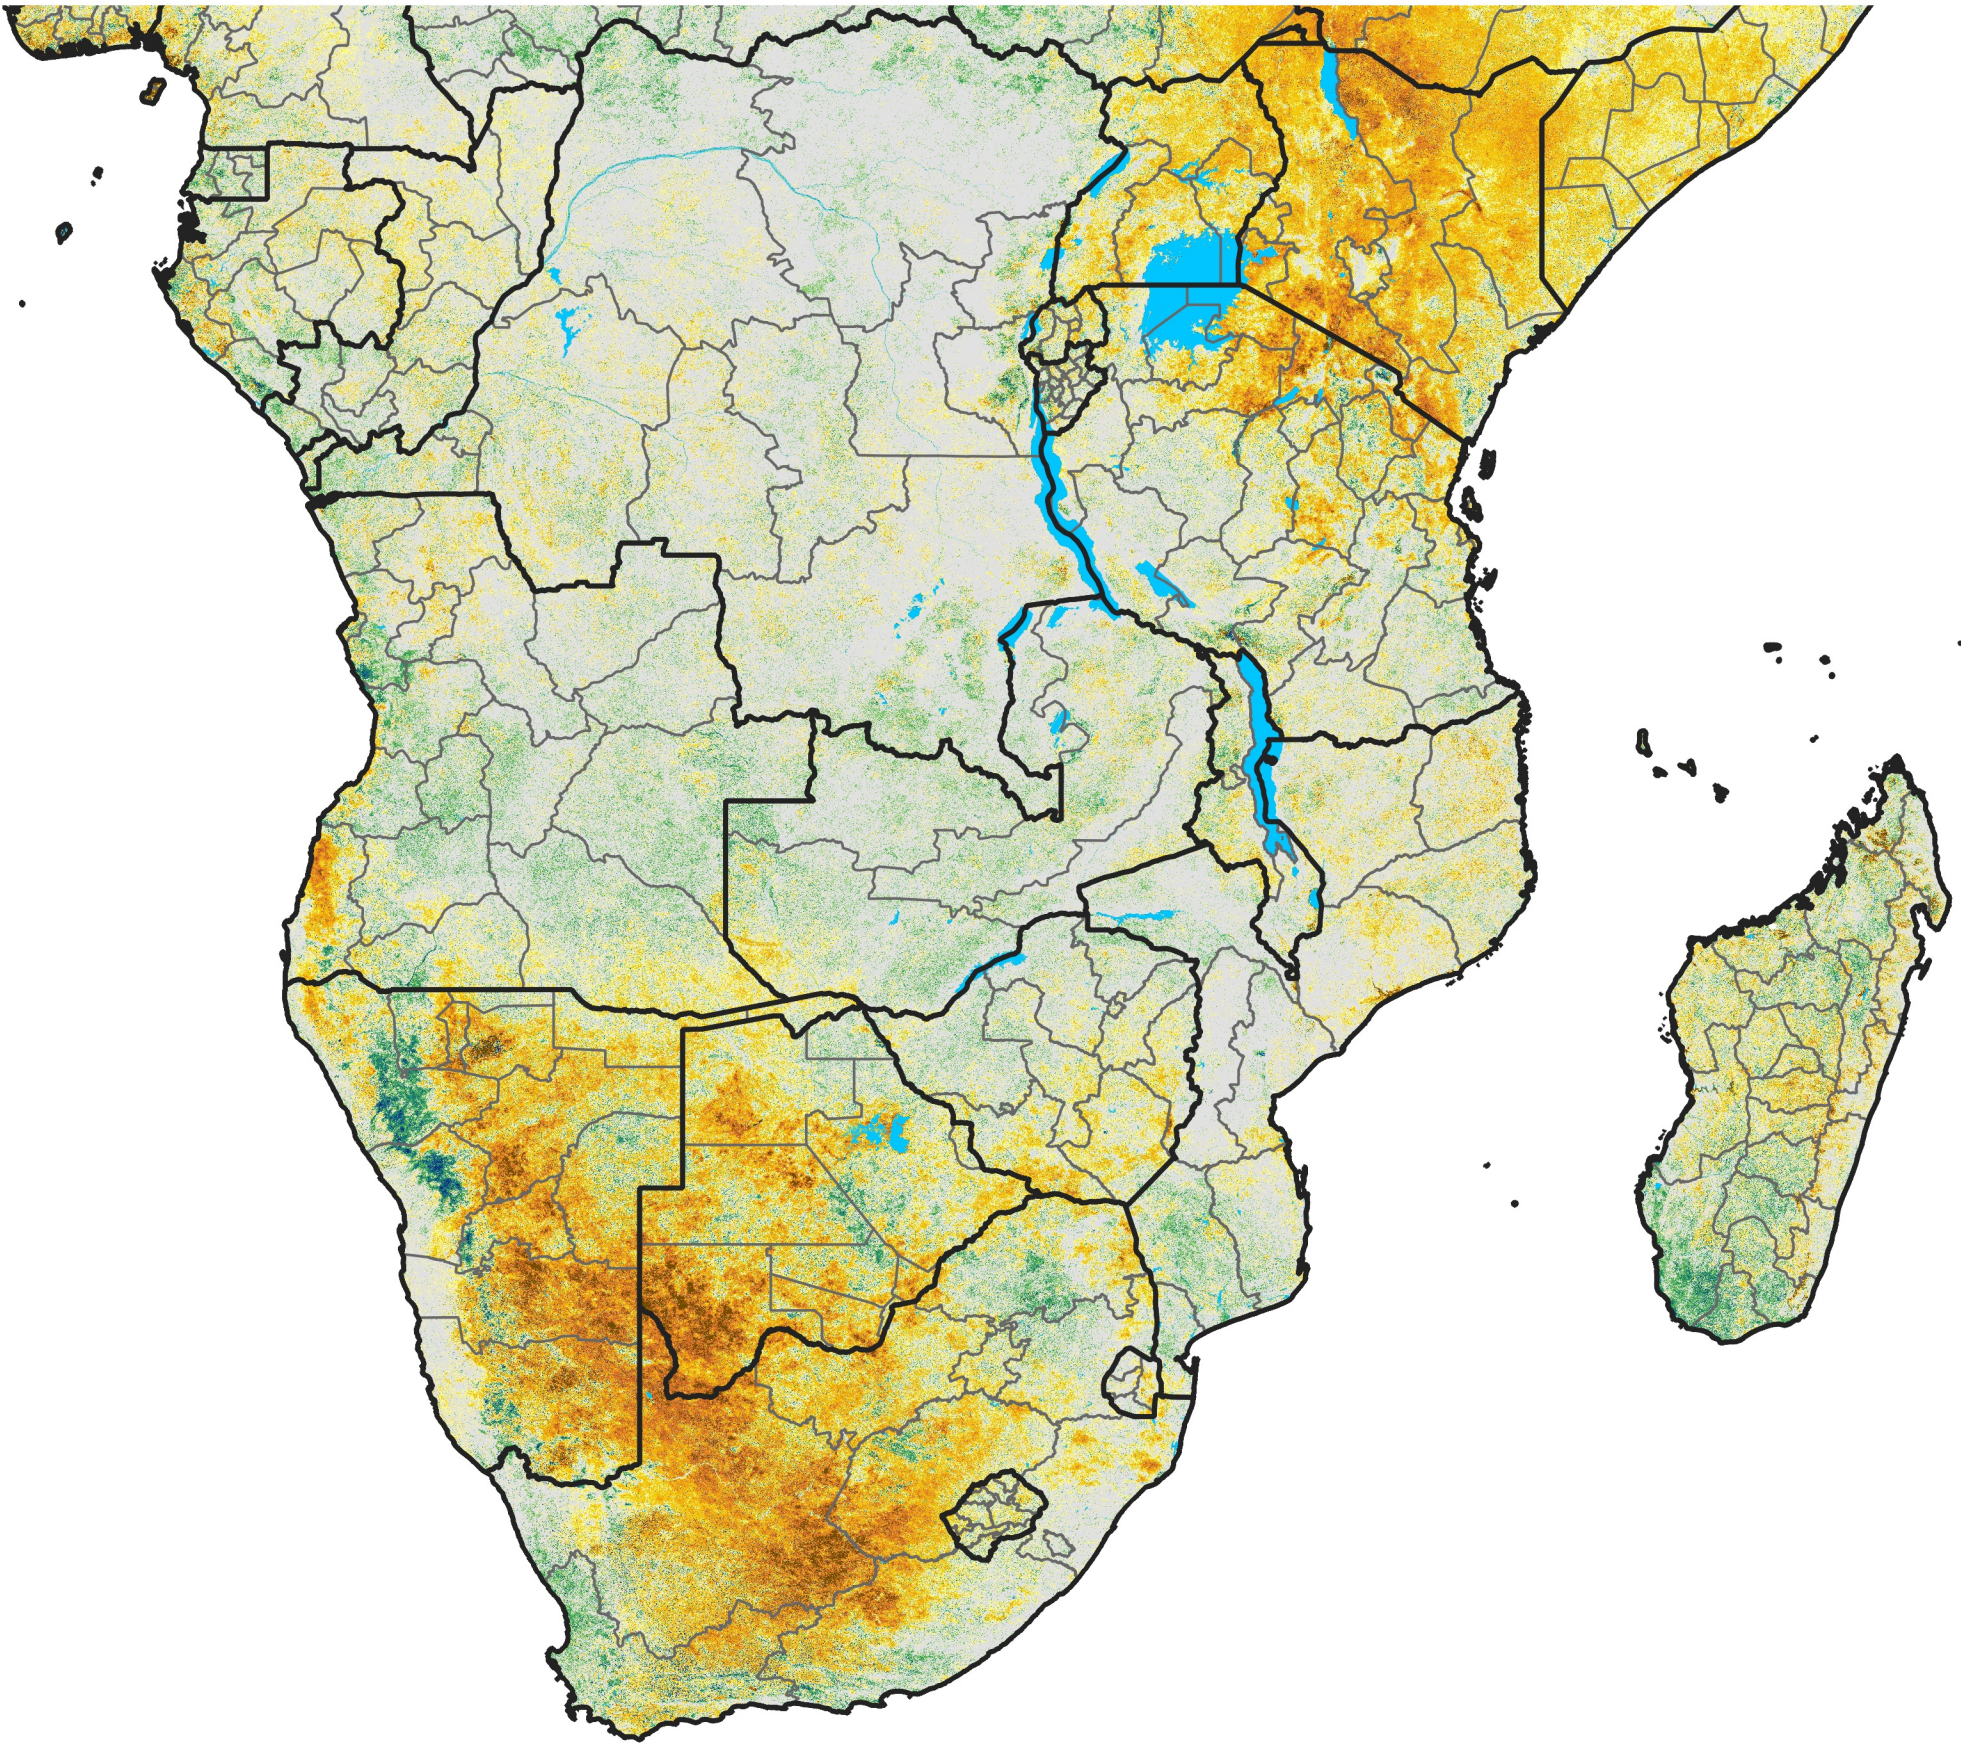

Southern Africa

Percent of Mean NDVI

2015 / Mean (2012 - 2021)
Period 12 / Feb 21 - 28, 2015

Percent of Normal