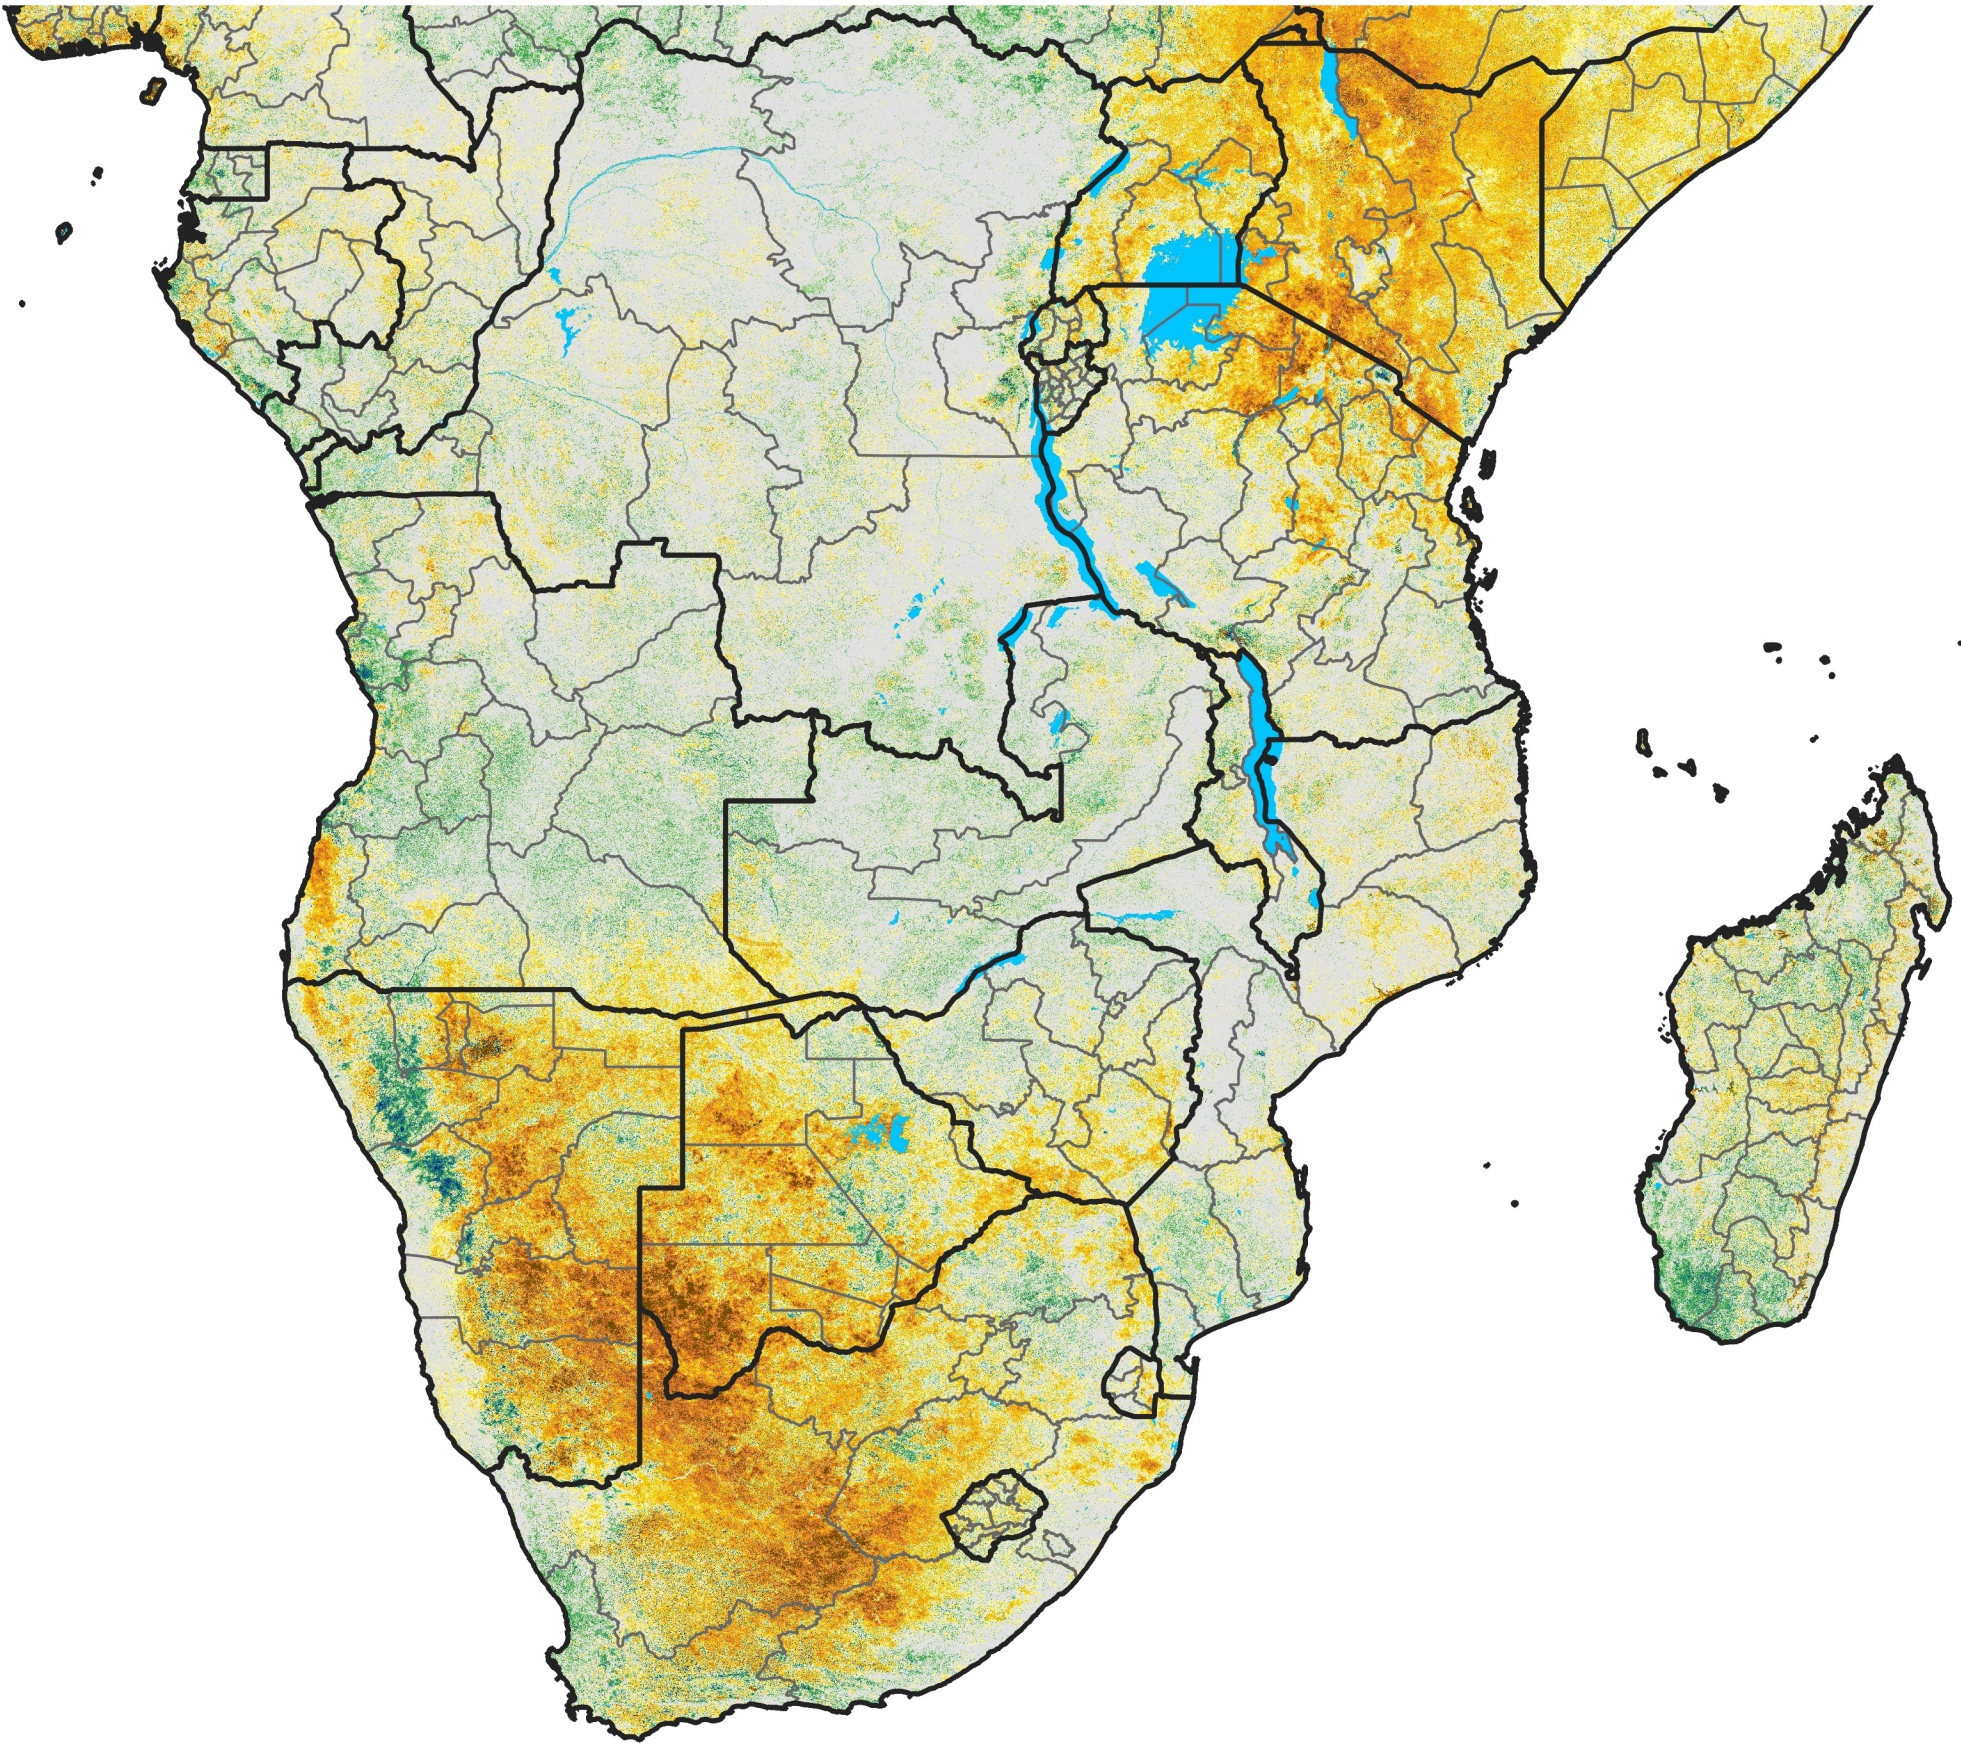

Southern Africa

Percent of Mean NDVI

2015 / Mean (2012 - 2021)

Period 13 / Feb 26 - Mar 05, 2015

Percent of Normal