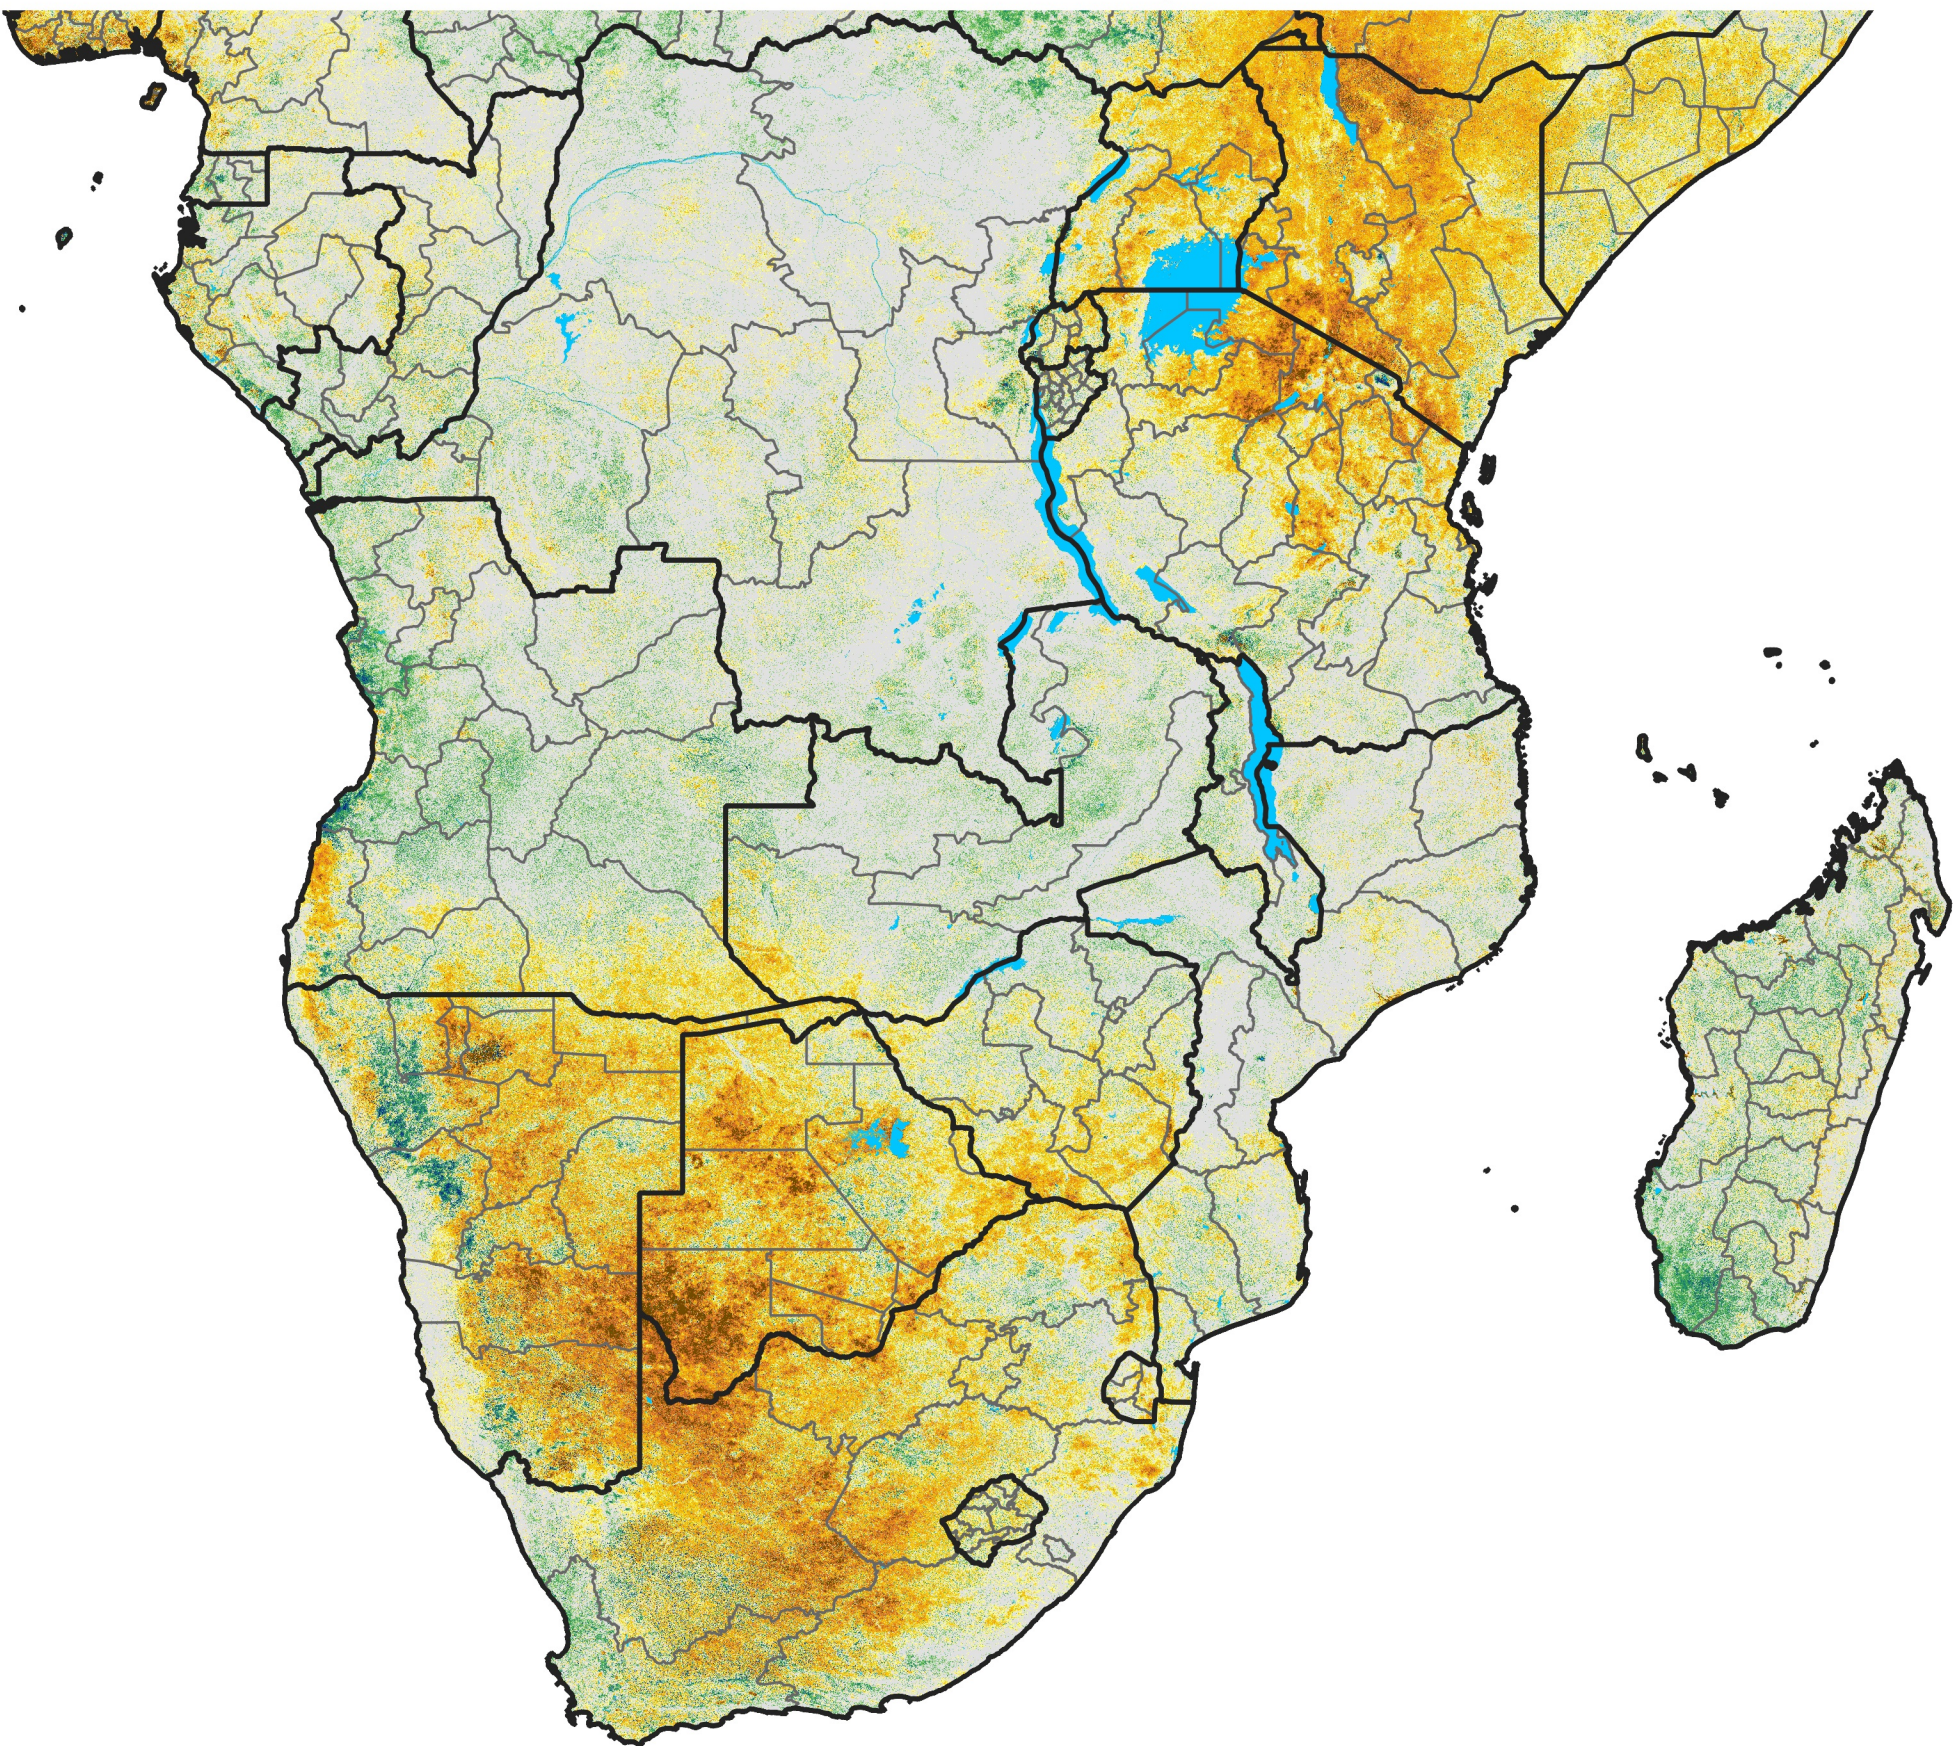

Southern Africa
Percent of Mean NDVI
2015 / Mean (2012 - 2021)
Period 15 / Mar 06 - 15, 2015

Percent of Normal