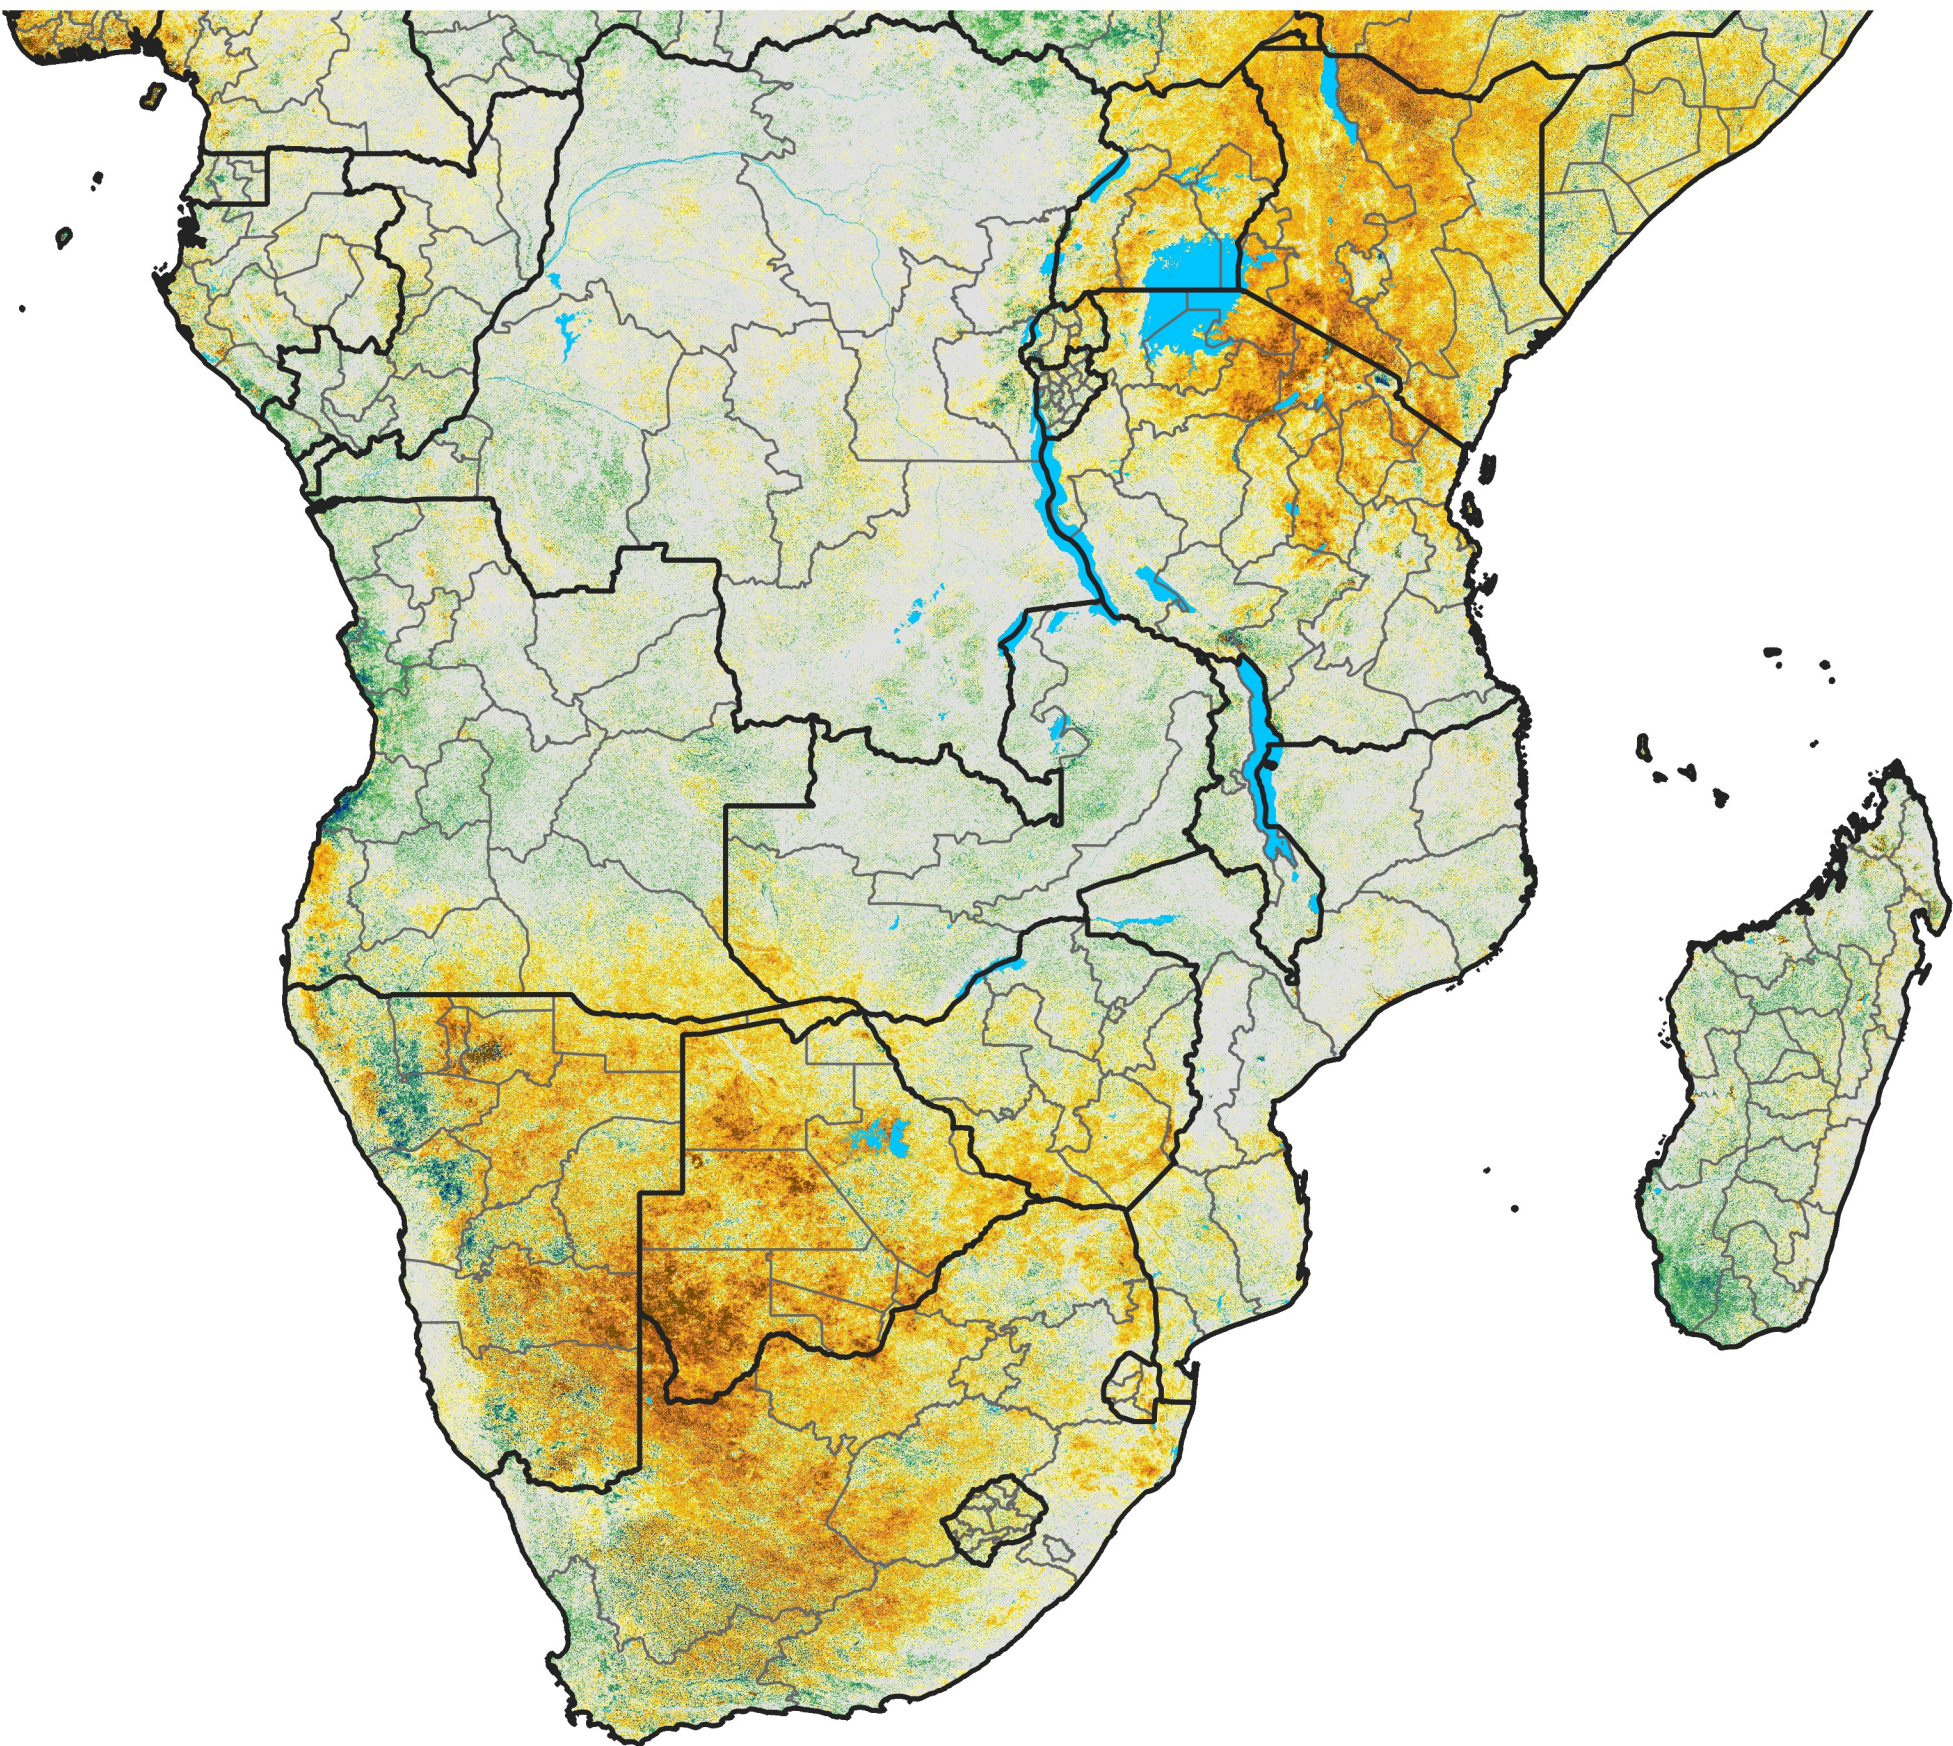

Southern Africa

Percent of Mean NDVI

2015 / Mean (2012 - 2021)
Period 16 / Mar 11 - 20, 2015

Percent of Normal