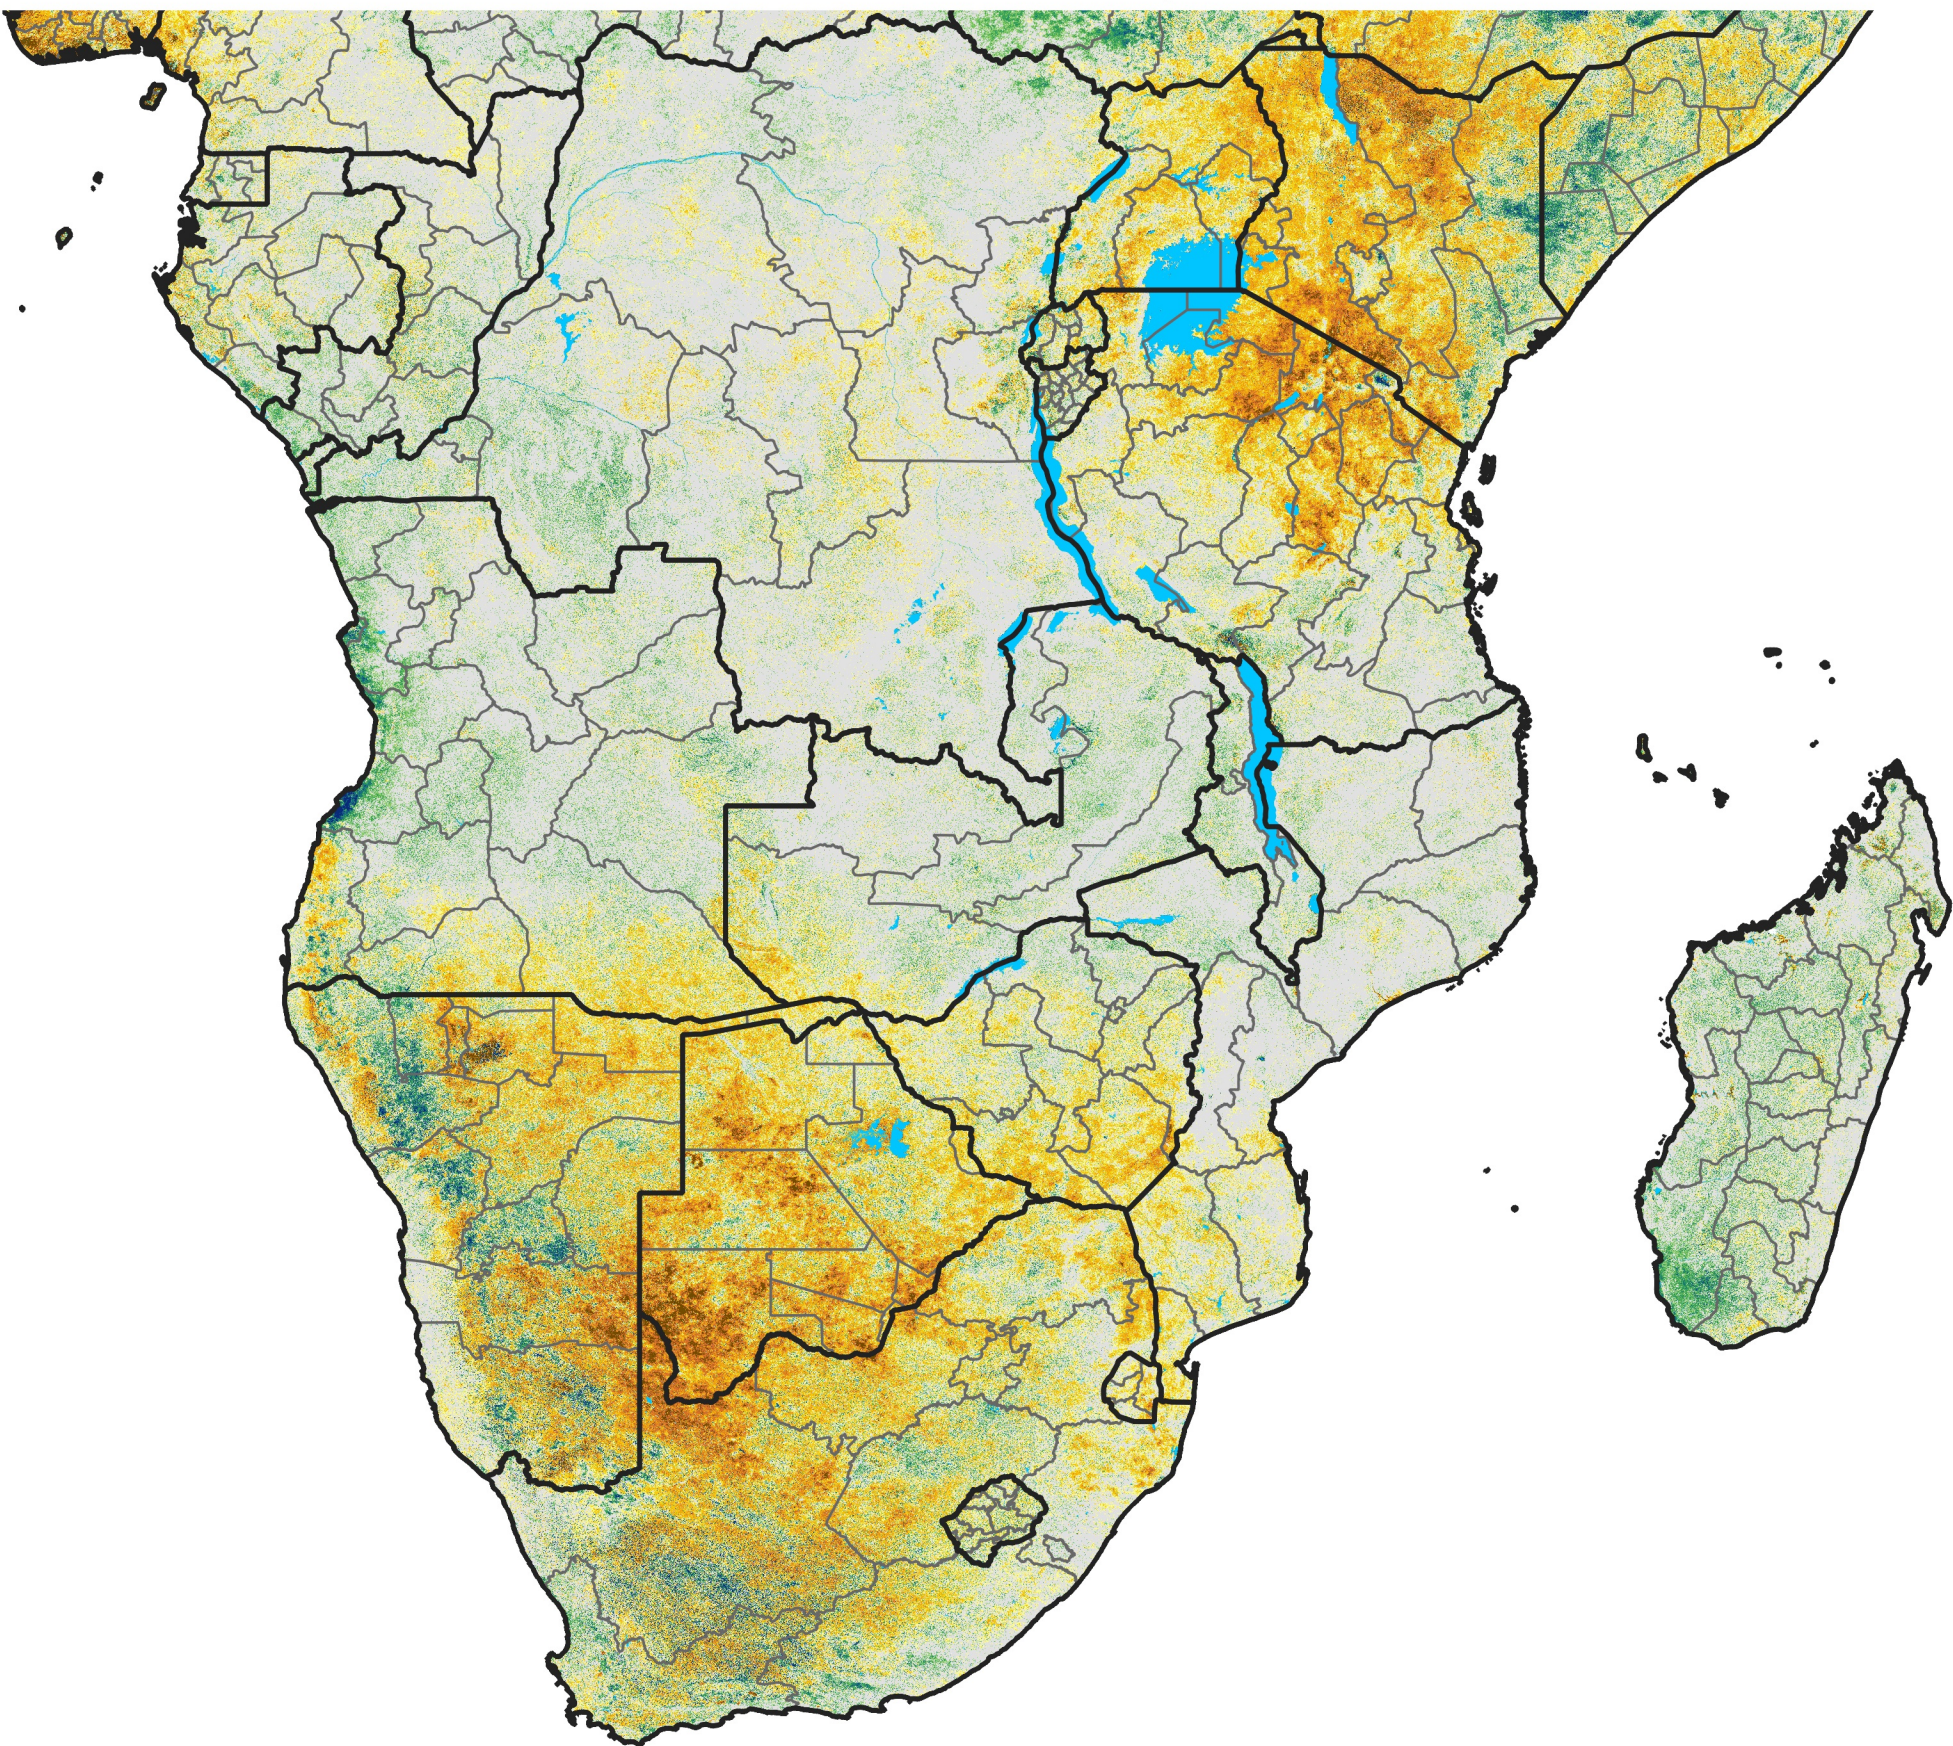

Southern Africa
Percent of Mean NDVI
2015 / Mean (2012 - 2021)
Period 18 / Mar 21 - 31, 2015

Percent of Normal