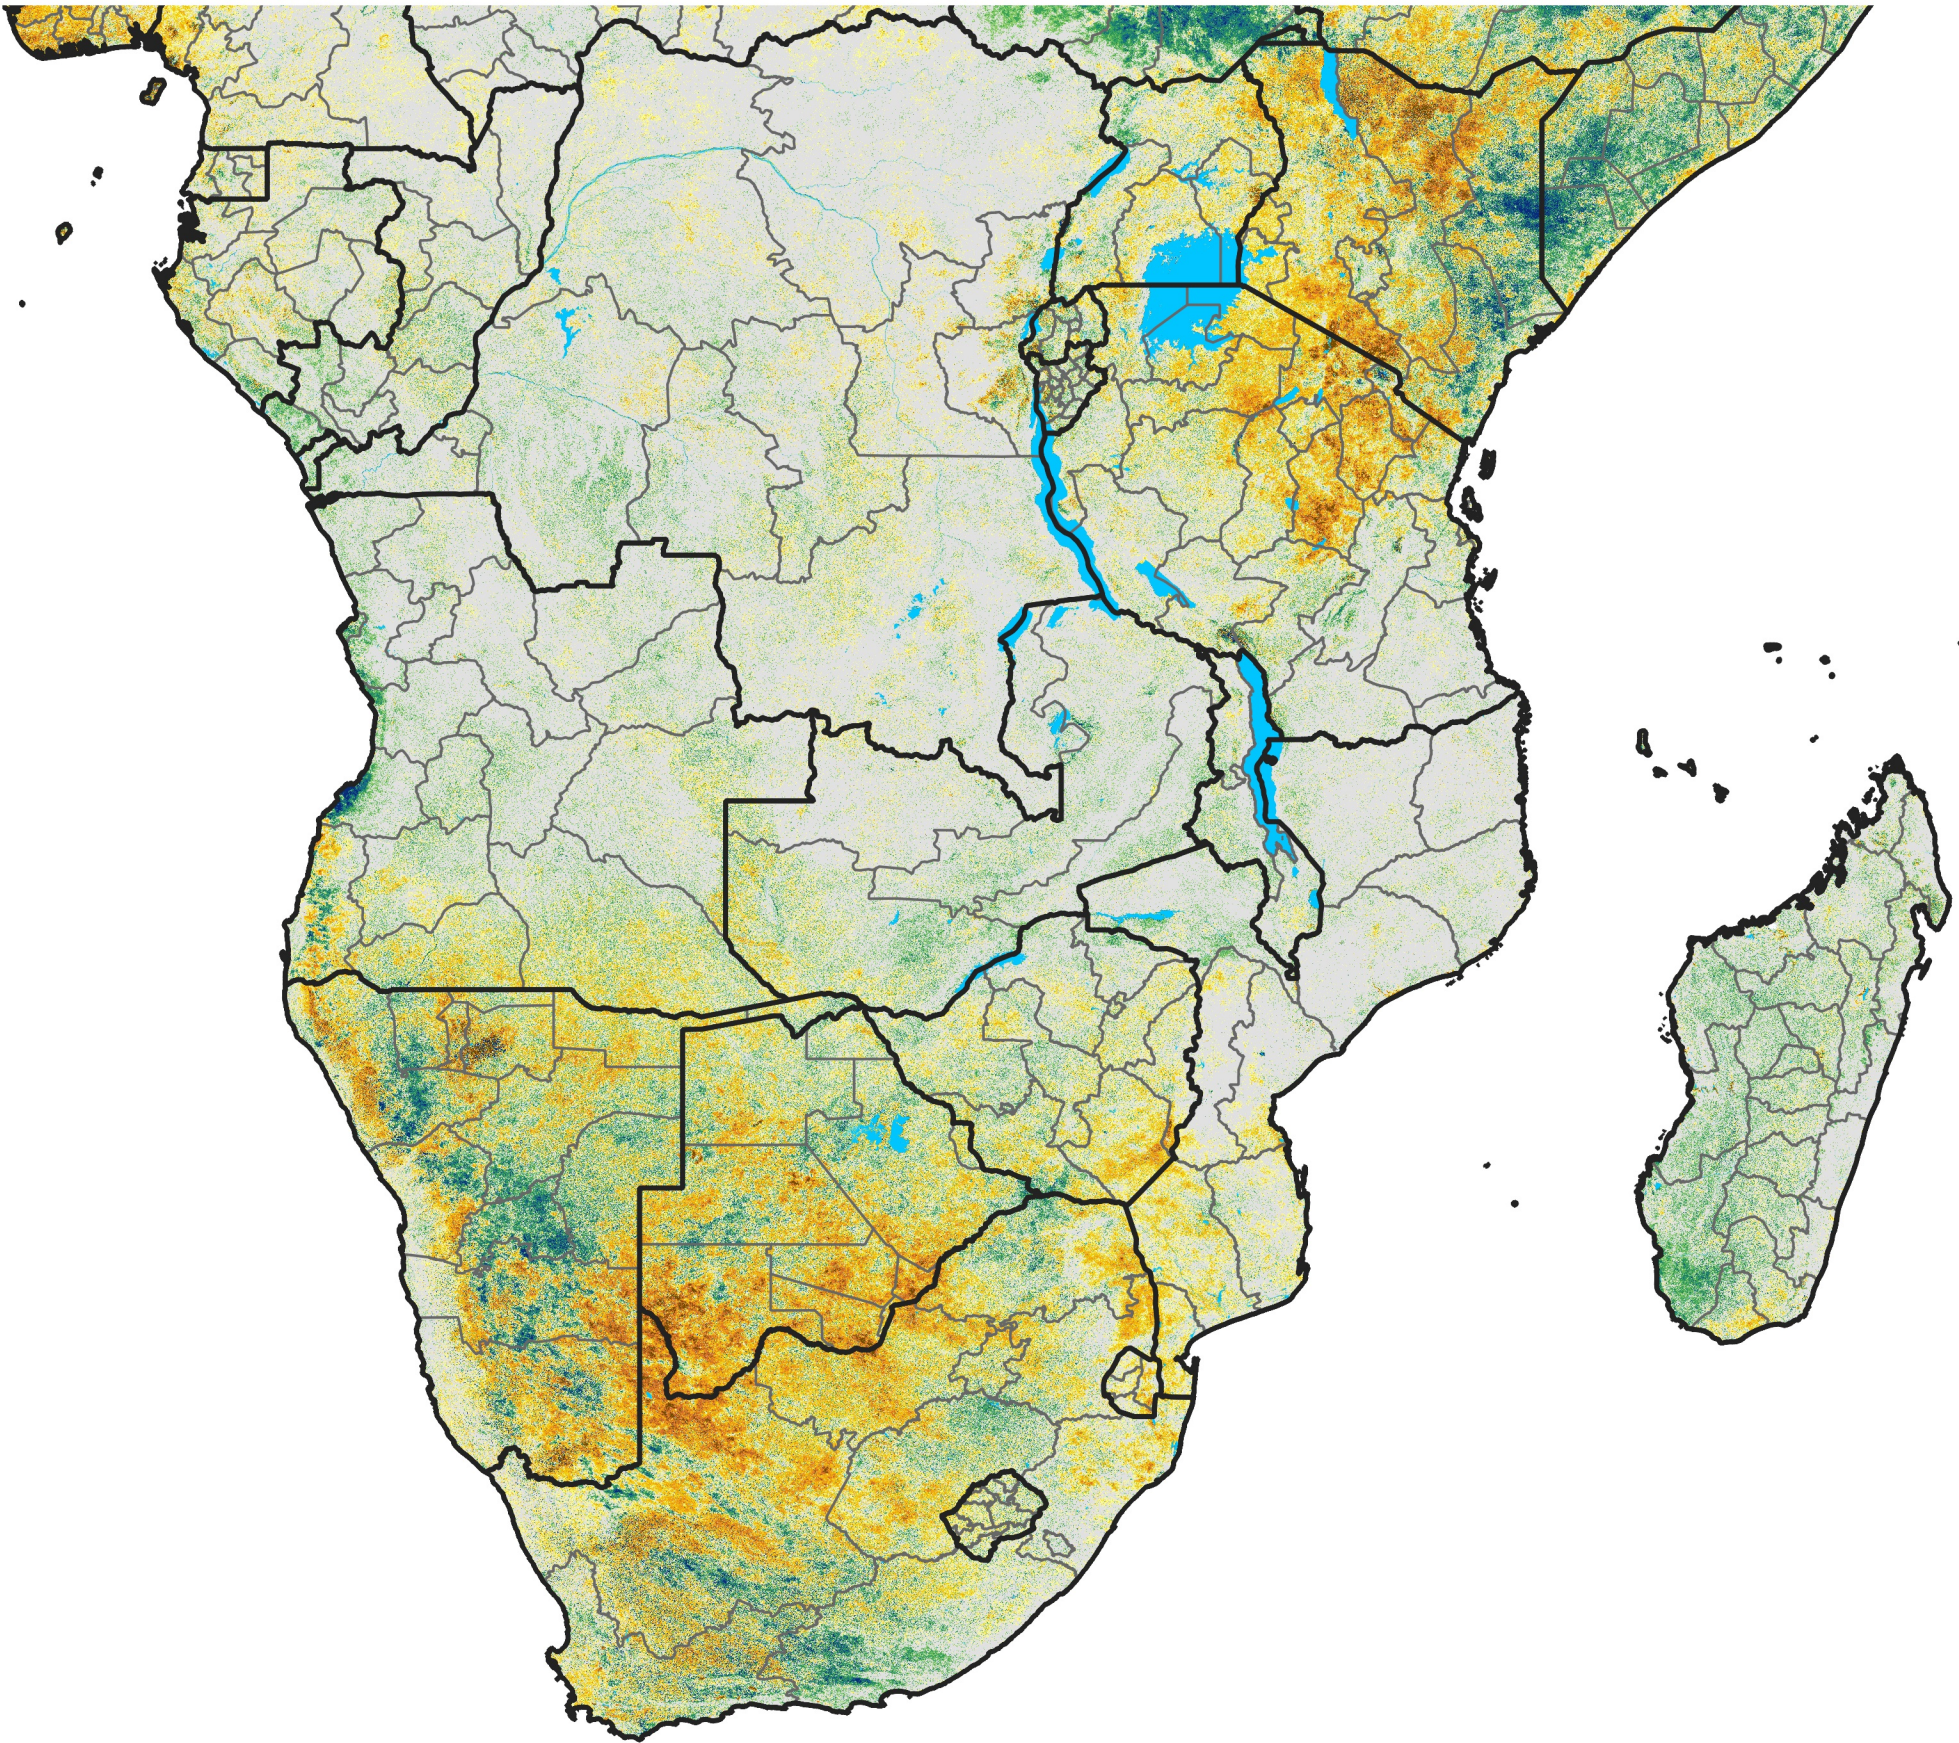

Southern Africa

Percent of Mean NDVI

2015 / Mean (2012 - 2021)
Period 21 / Apr 06 - 15, 2015

Percent of Normal