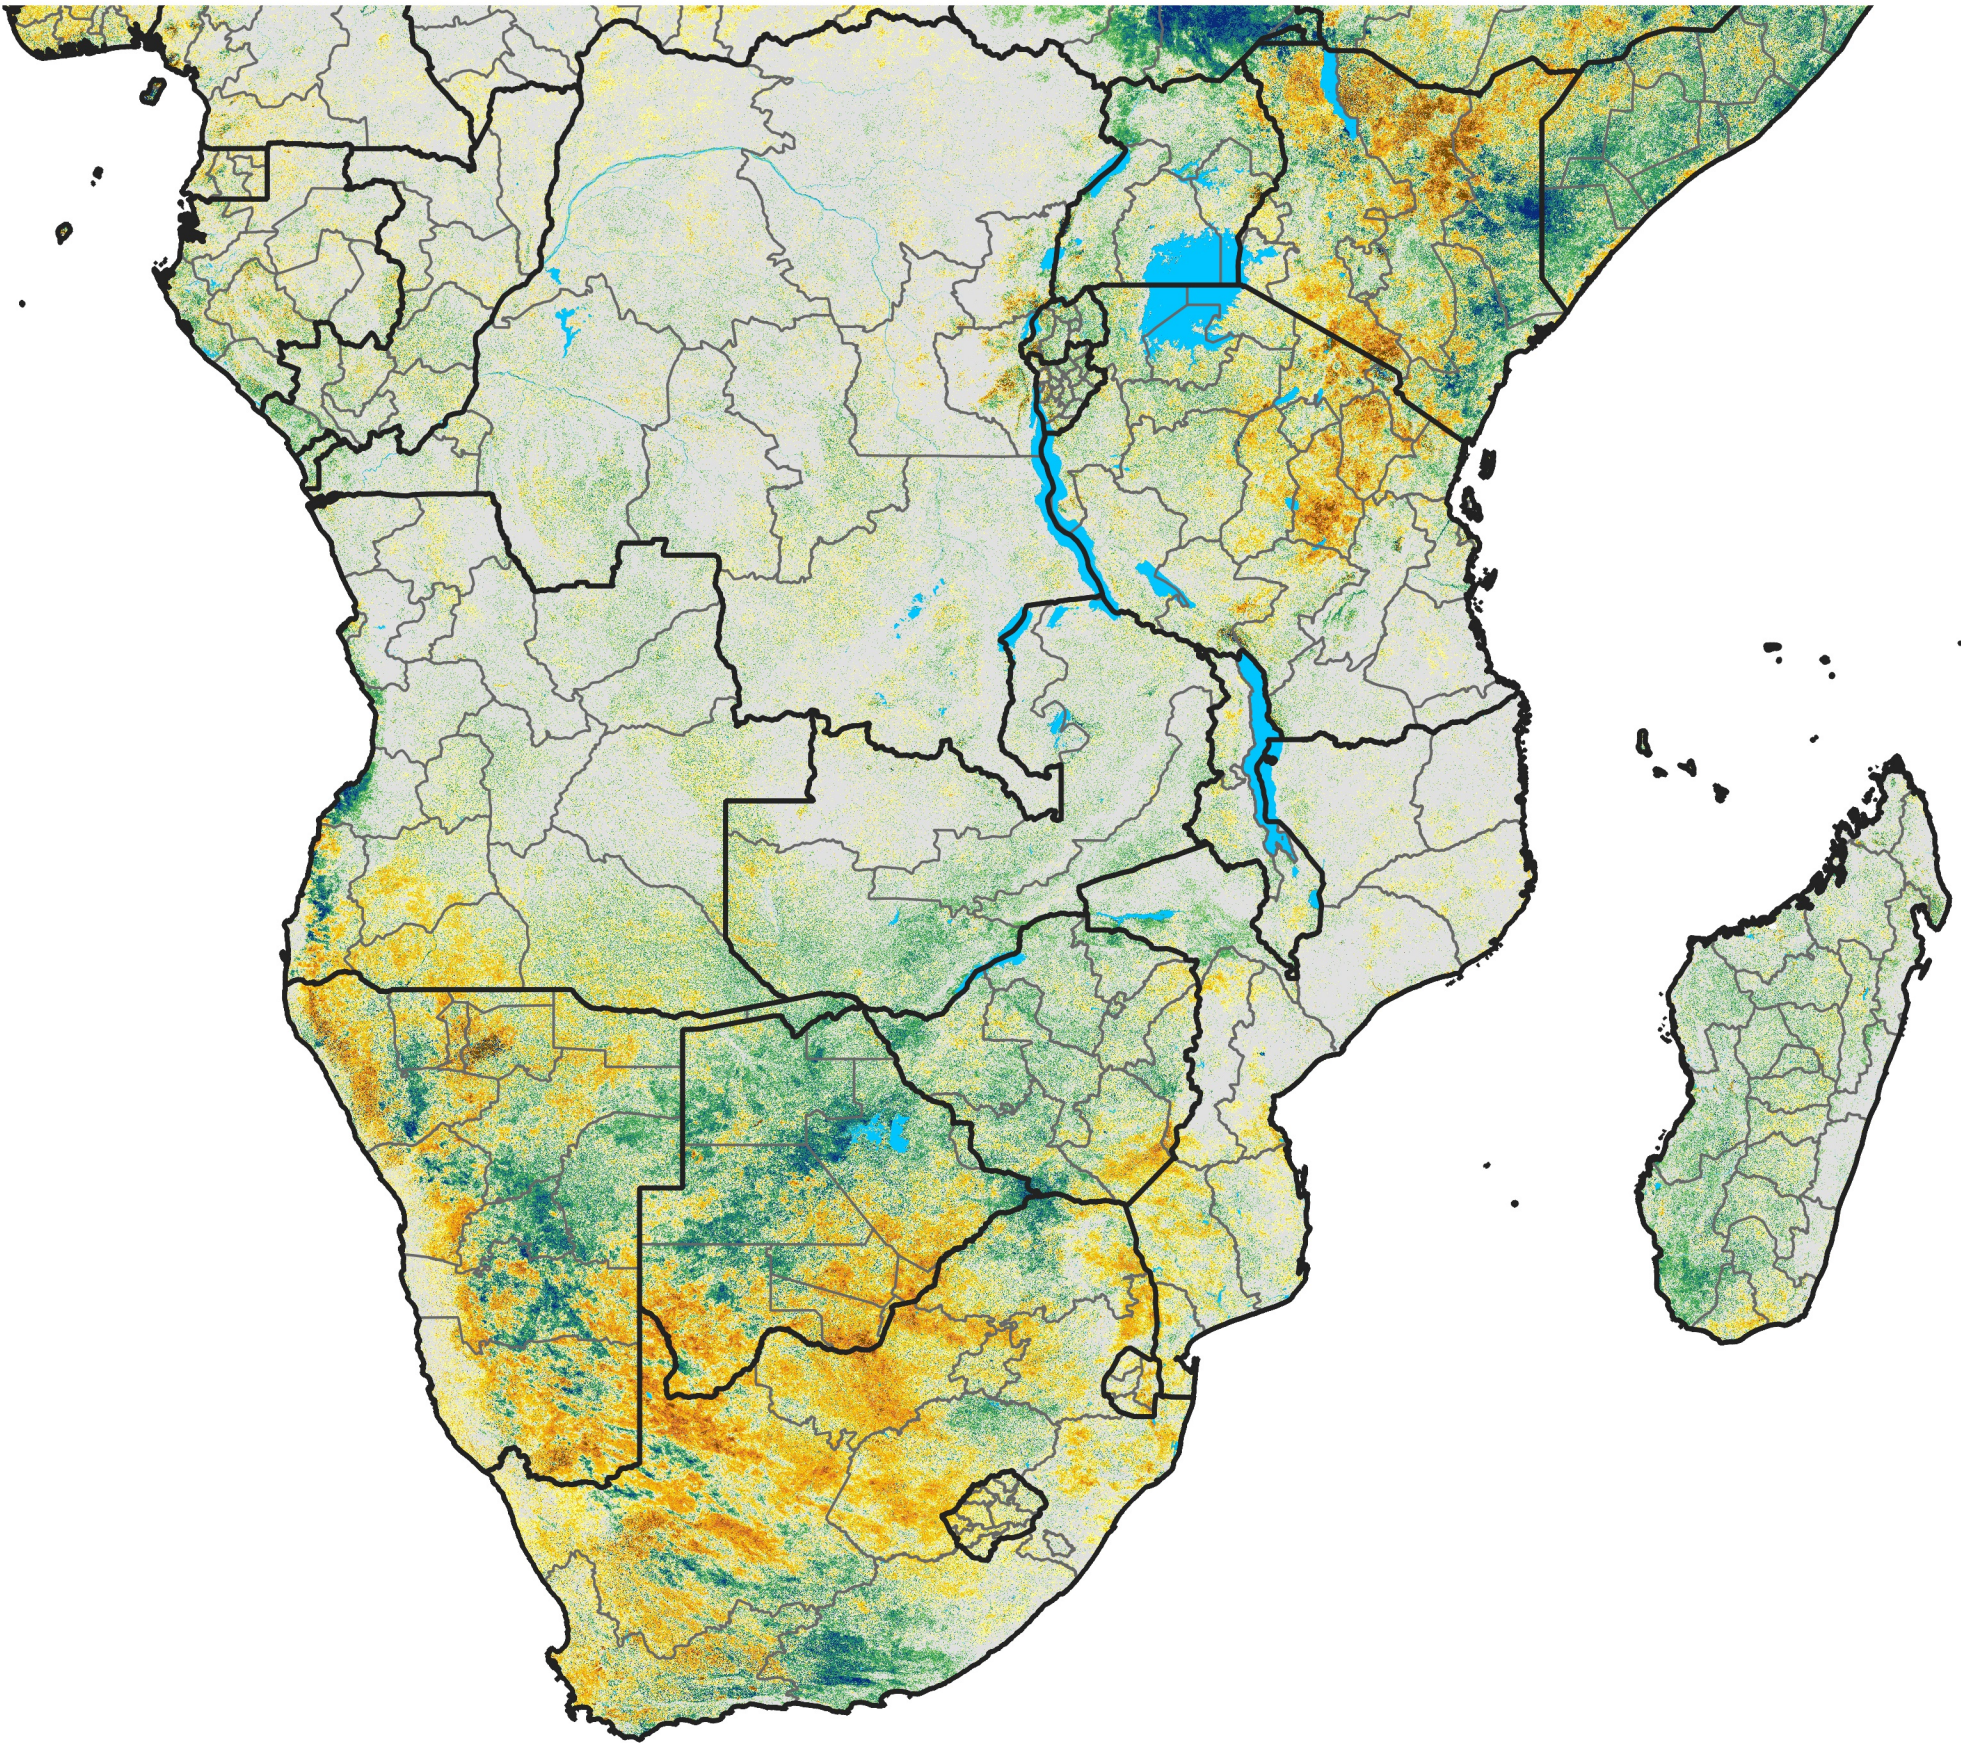

Southern Africa

Percent of Mean NDVI

2015 / Mean (2012 - 2021)
Period 24 / Apr 21 - 30, 2015

Percent of Normal