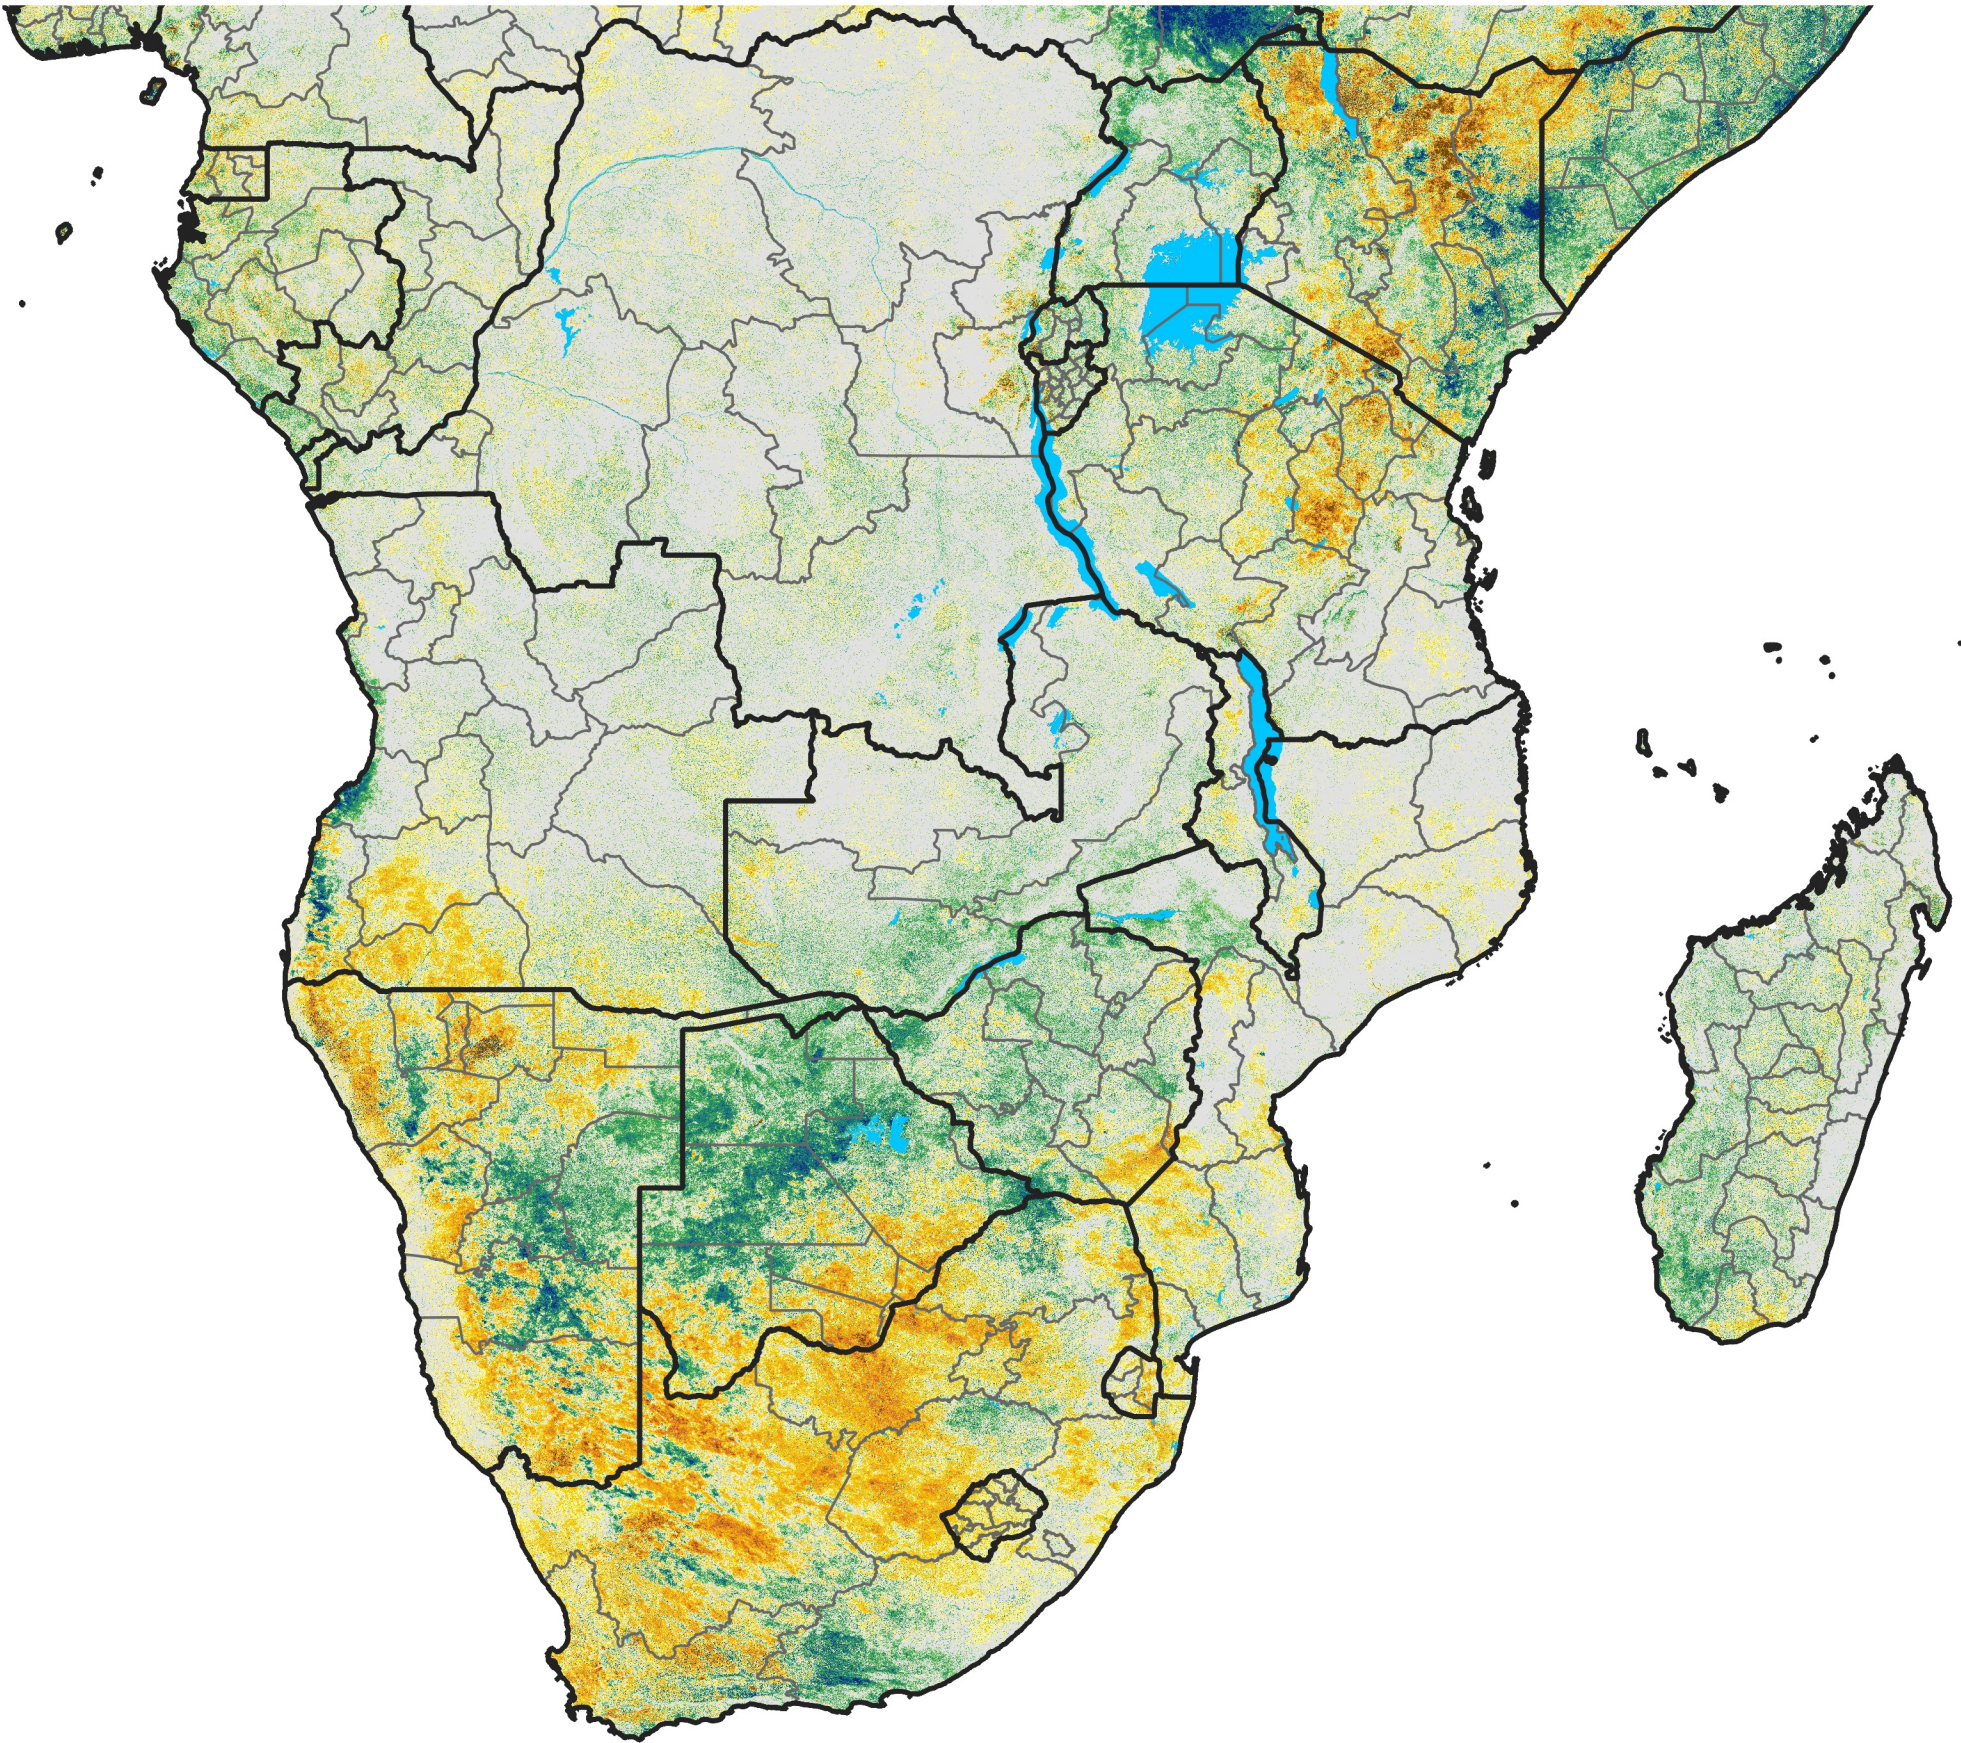

Southern Africa
Percent of Mean NDVI
2015 / Mean (2012 - 2021)
Period 26 / May 01 - 10, 2015

Percent of Normal