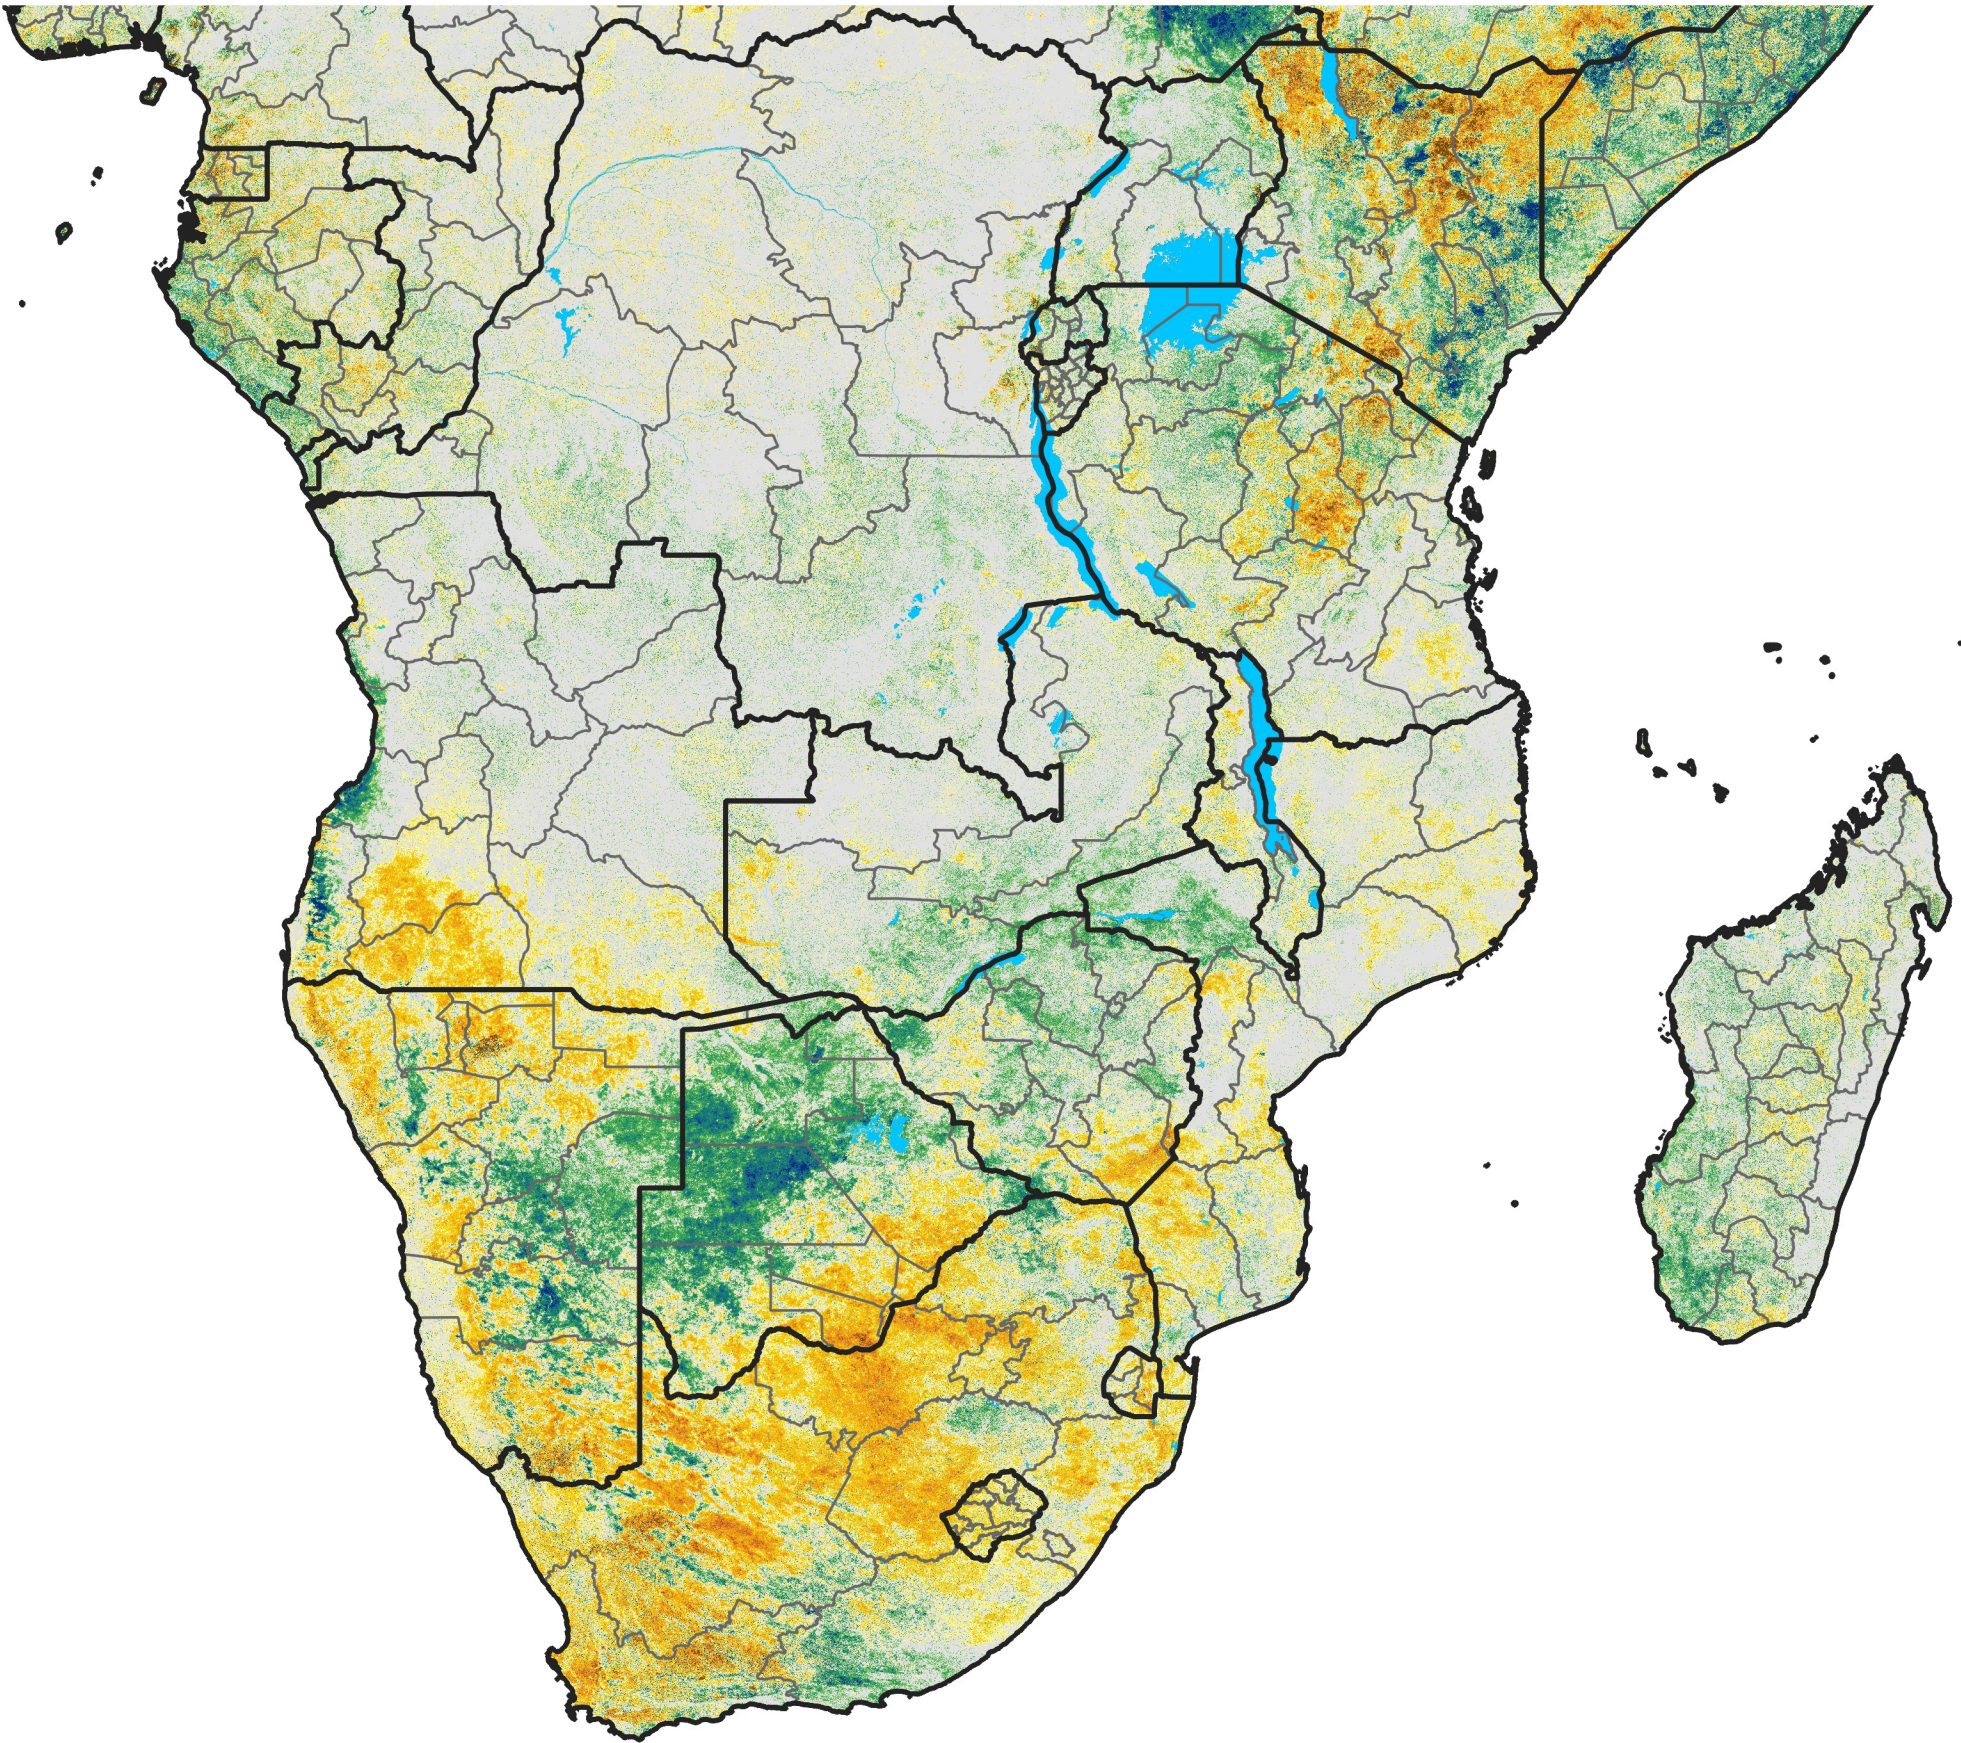

Southern Africa

Percent of Mean NDVI

2015 / Mean (2012 - 2021)
Period 29 / May 16 - 25, 2015

Percent of Normal