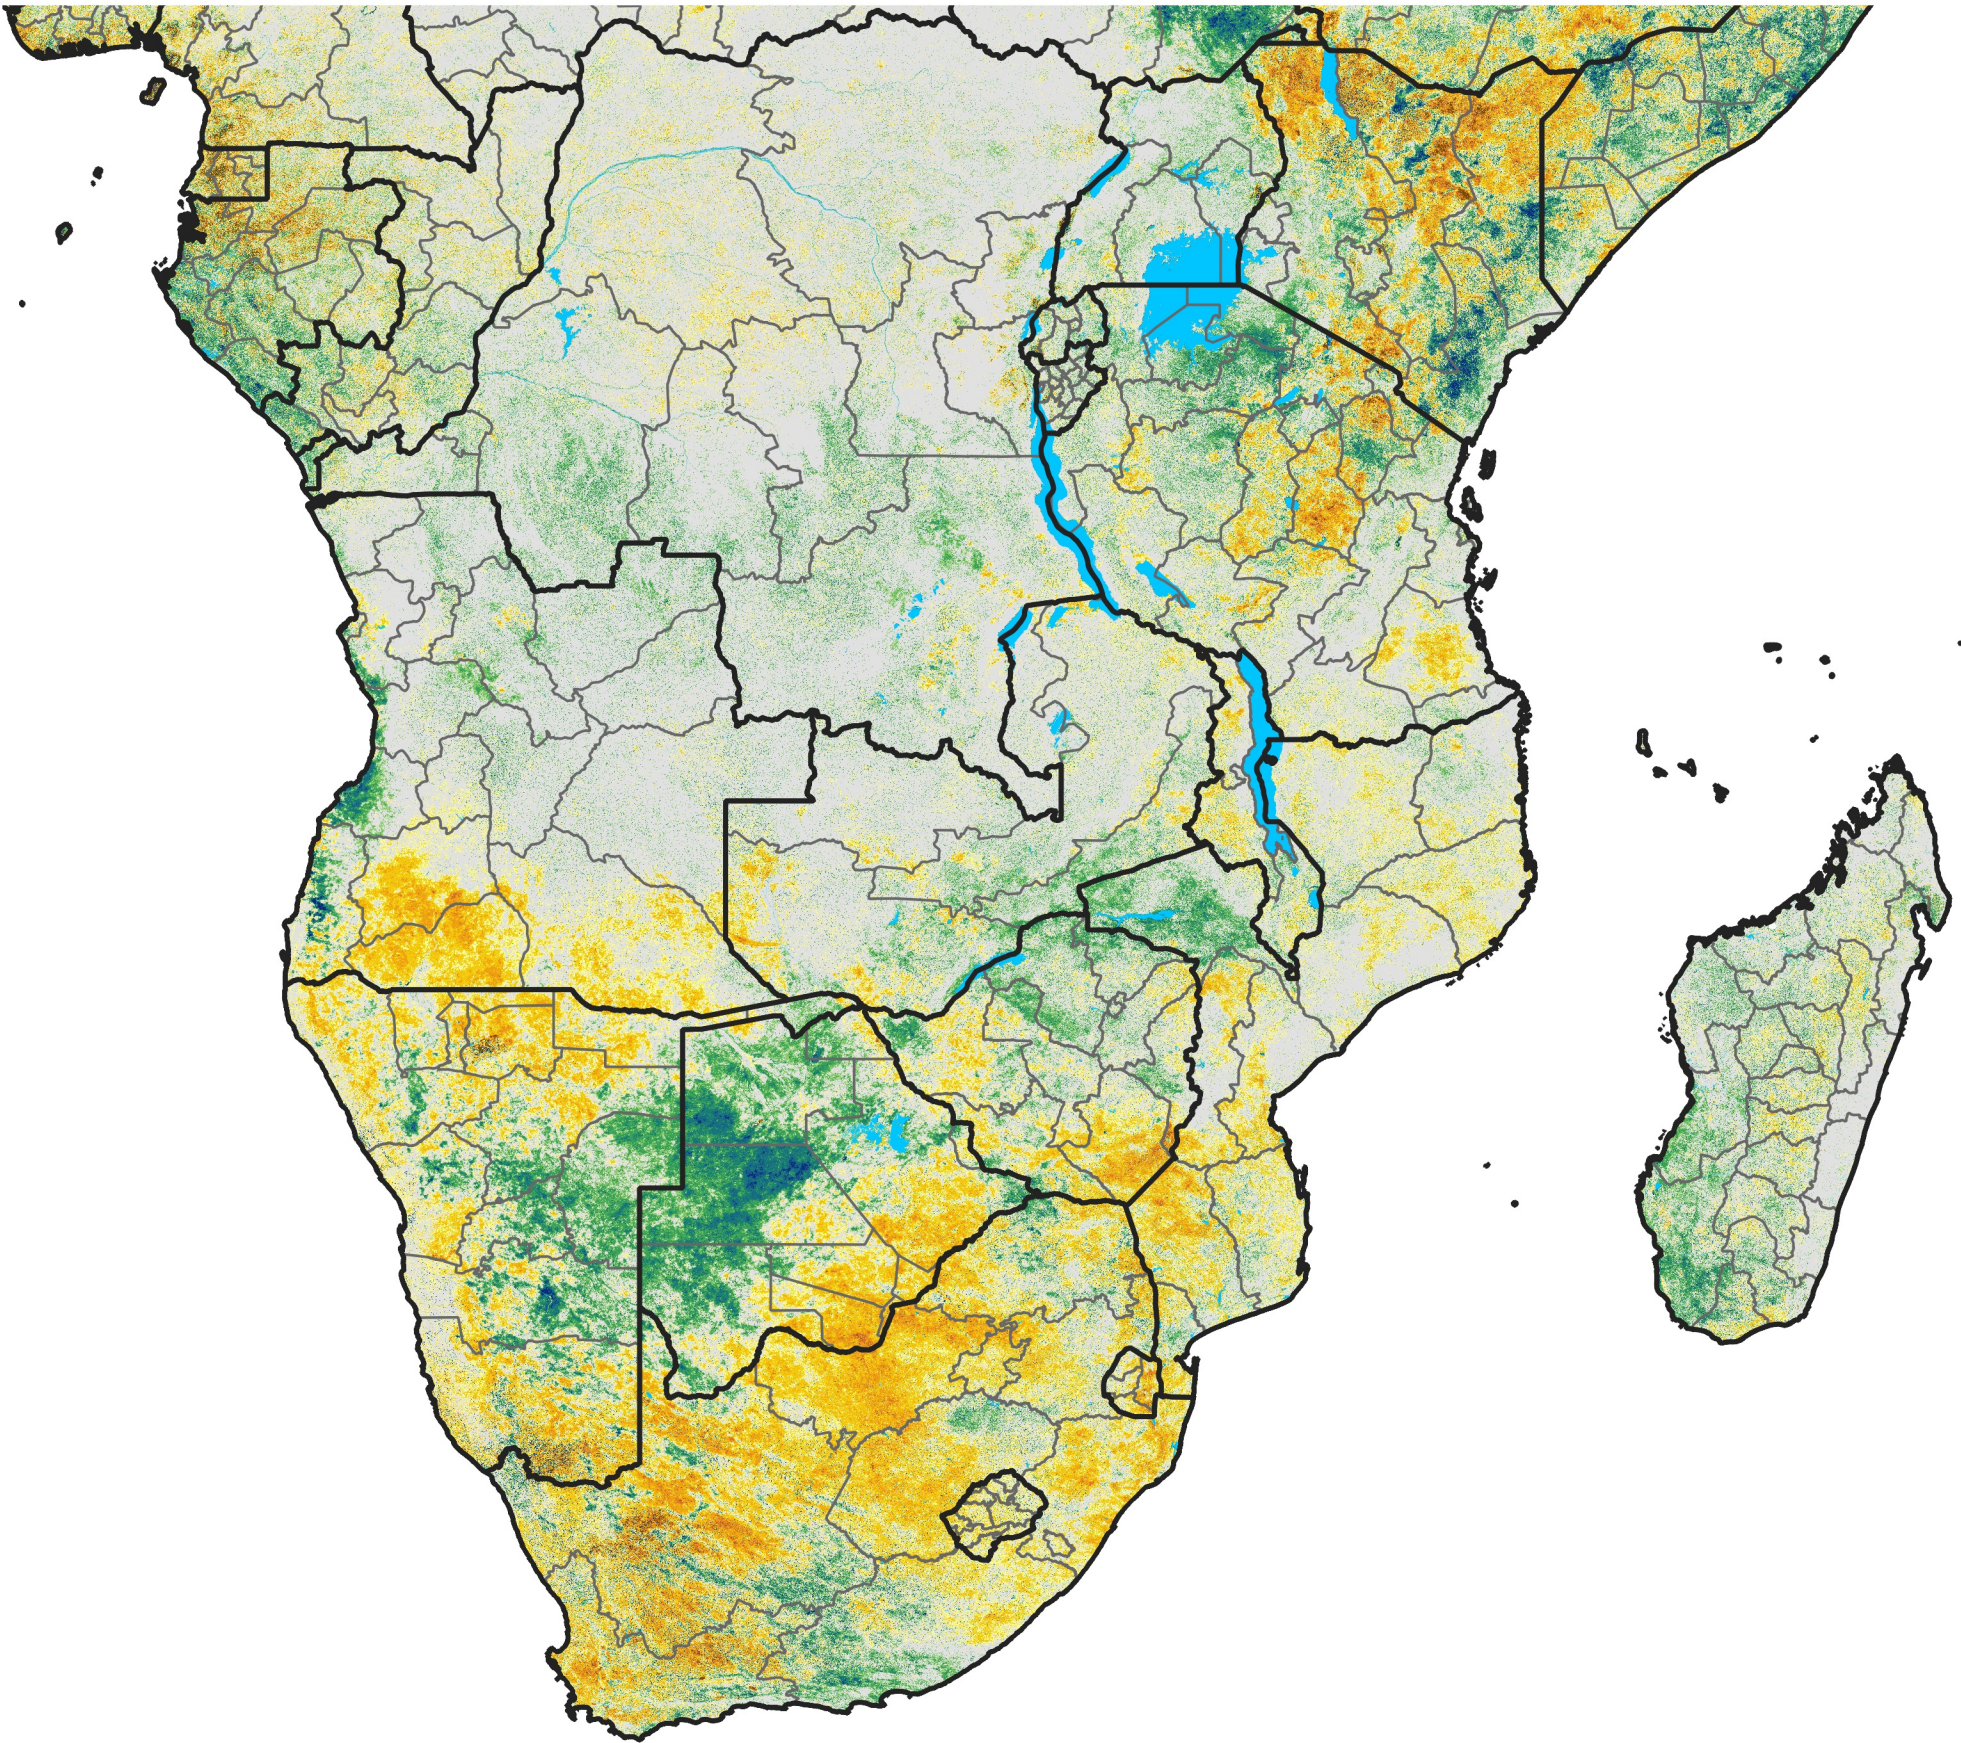

Southern Africa

Percent of Mean NDVI

2015 / Mean (2012 - 2021)
Period 32 / Jun 01 - 10, 2015

Percent of Normal