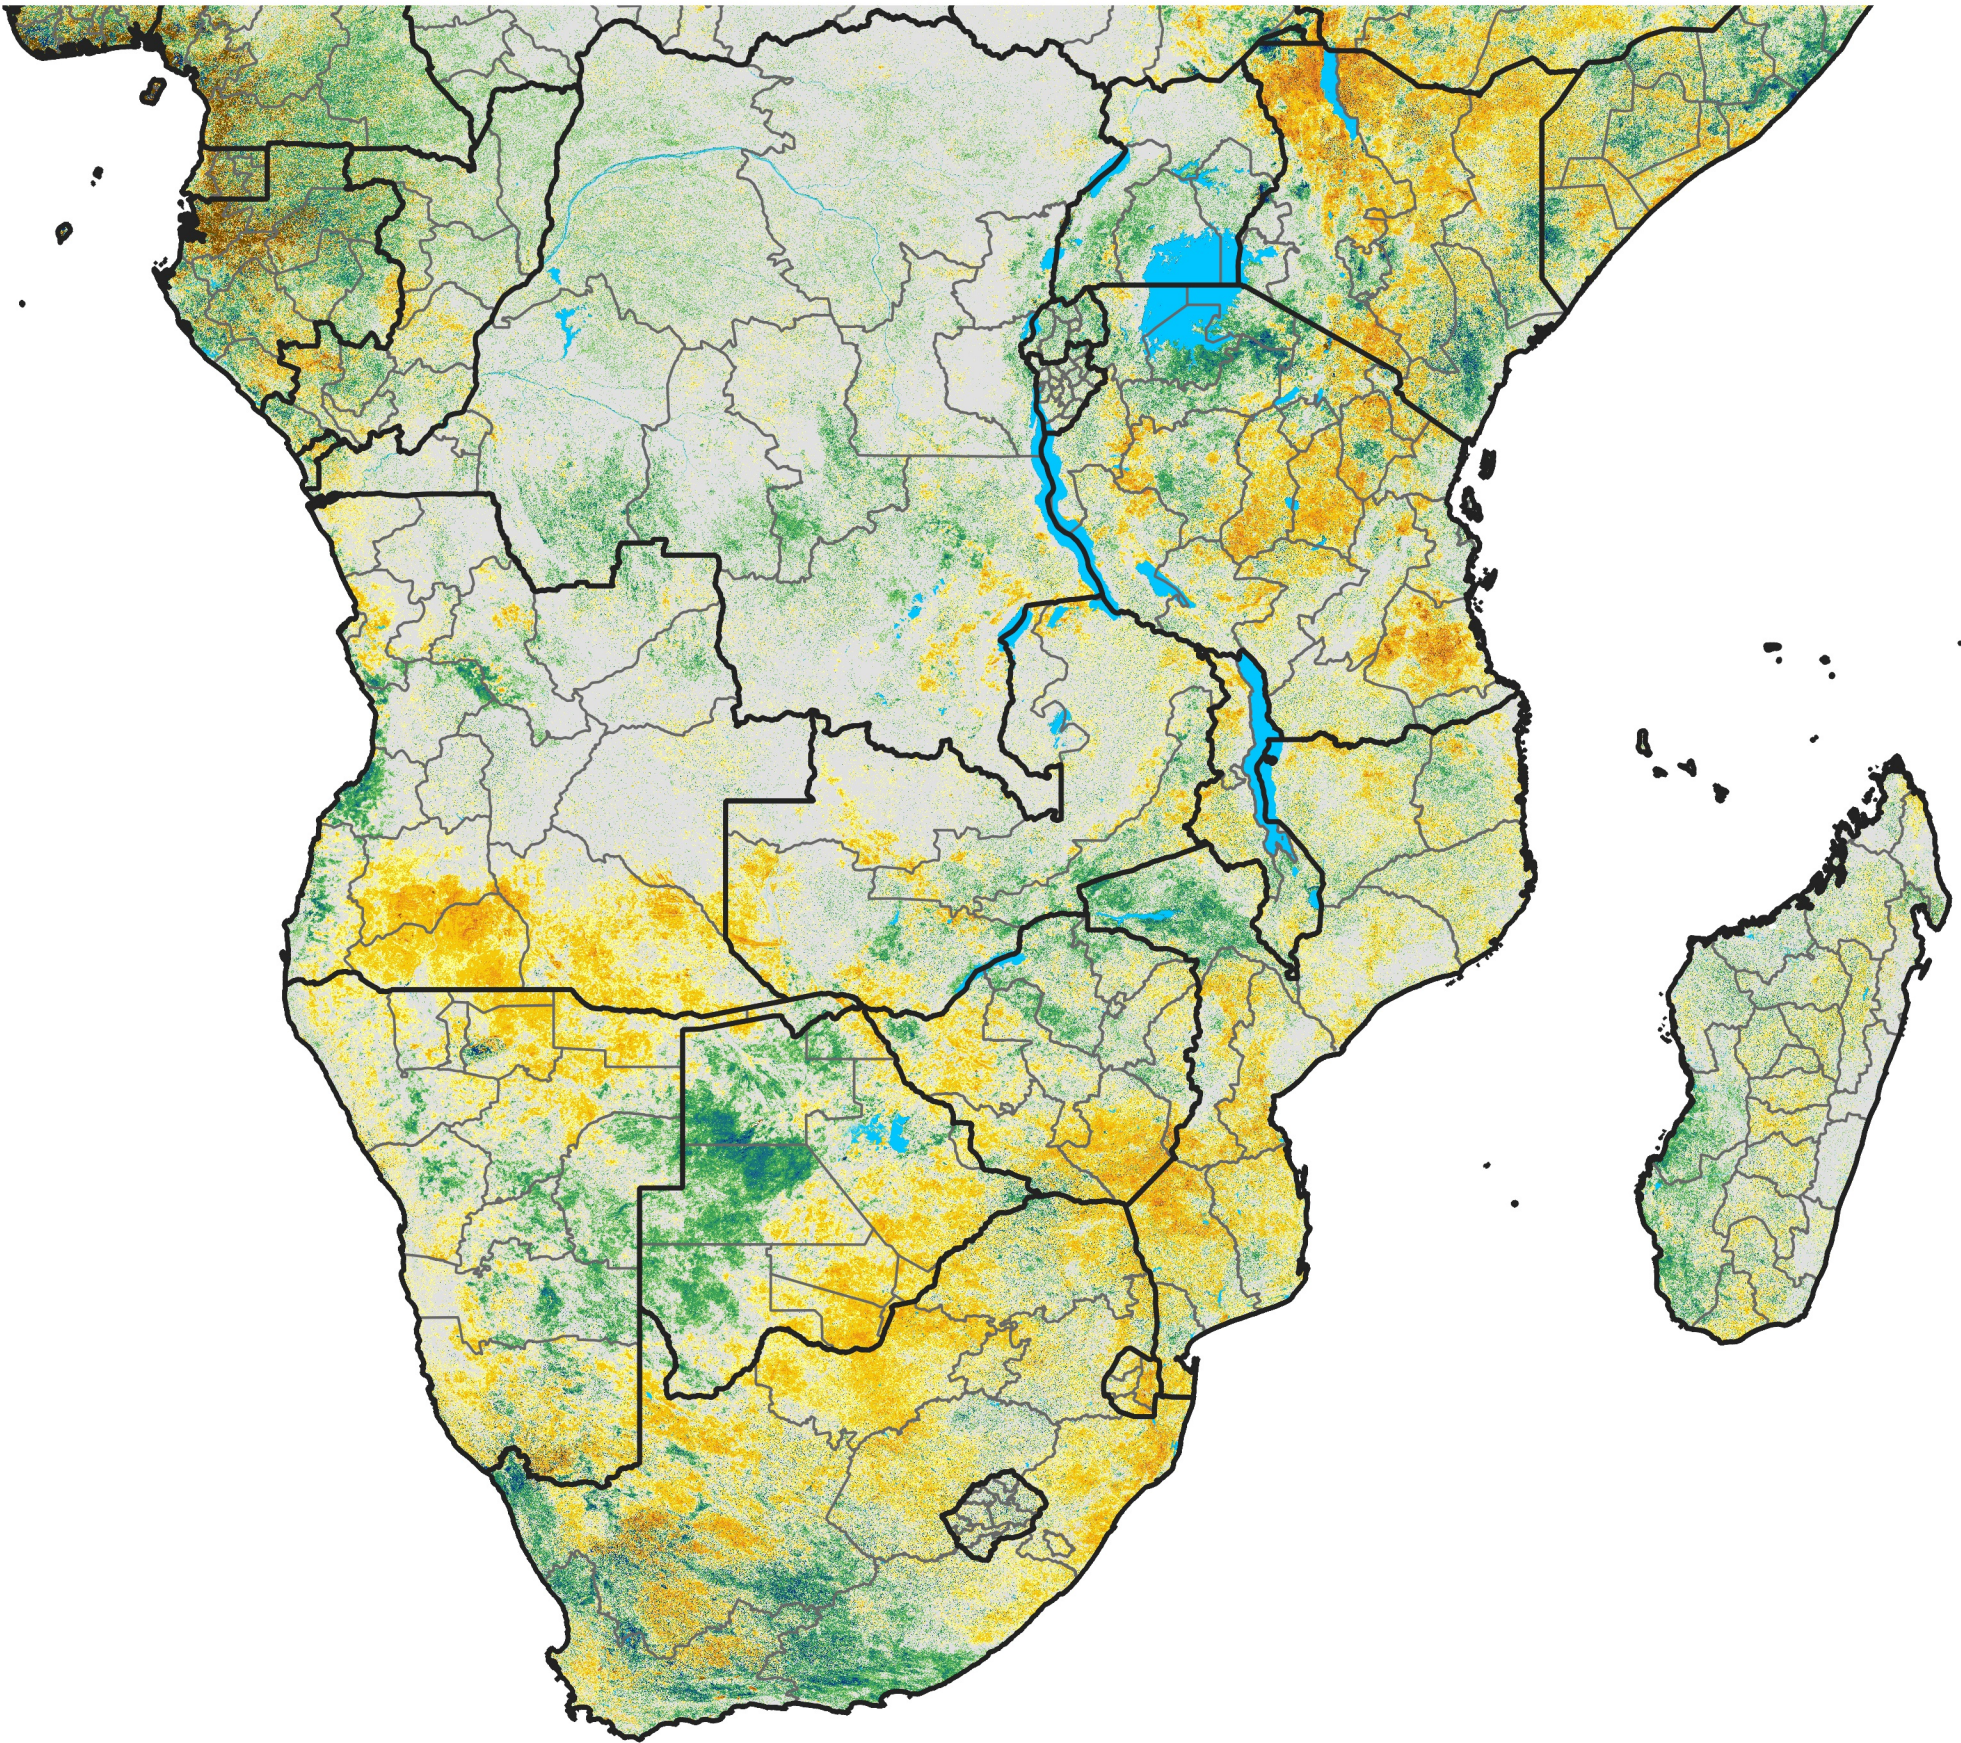

Southern Africa

Percent of Mean NDVI

2015 / Mean (2012 - 2021)

Period 39 / Jul 06 - 15, 2015

Percent of Normal