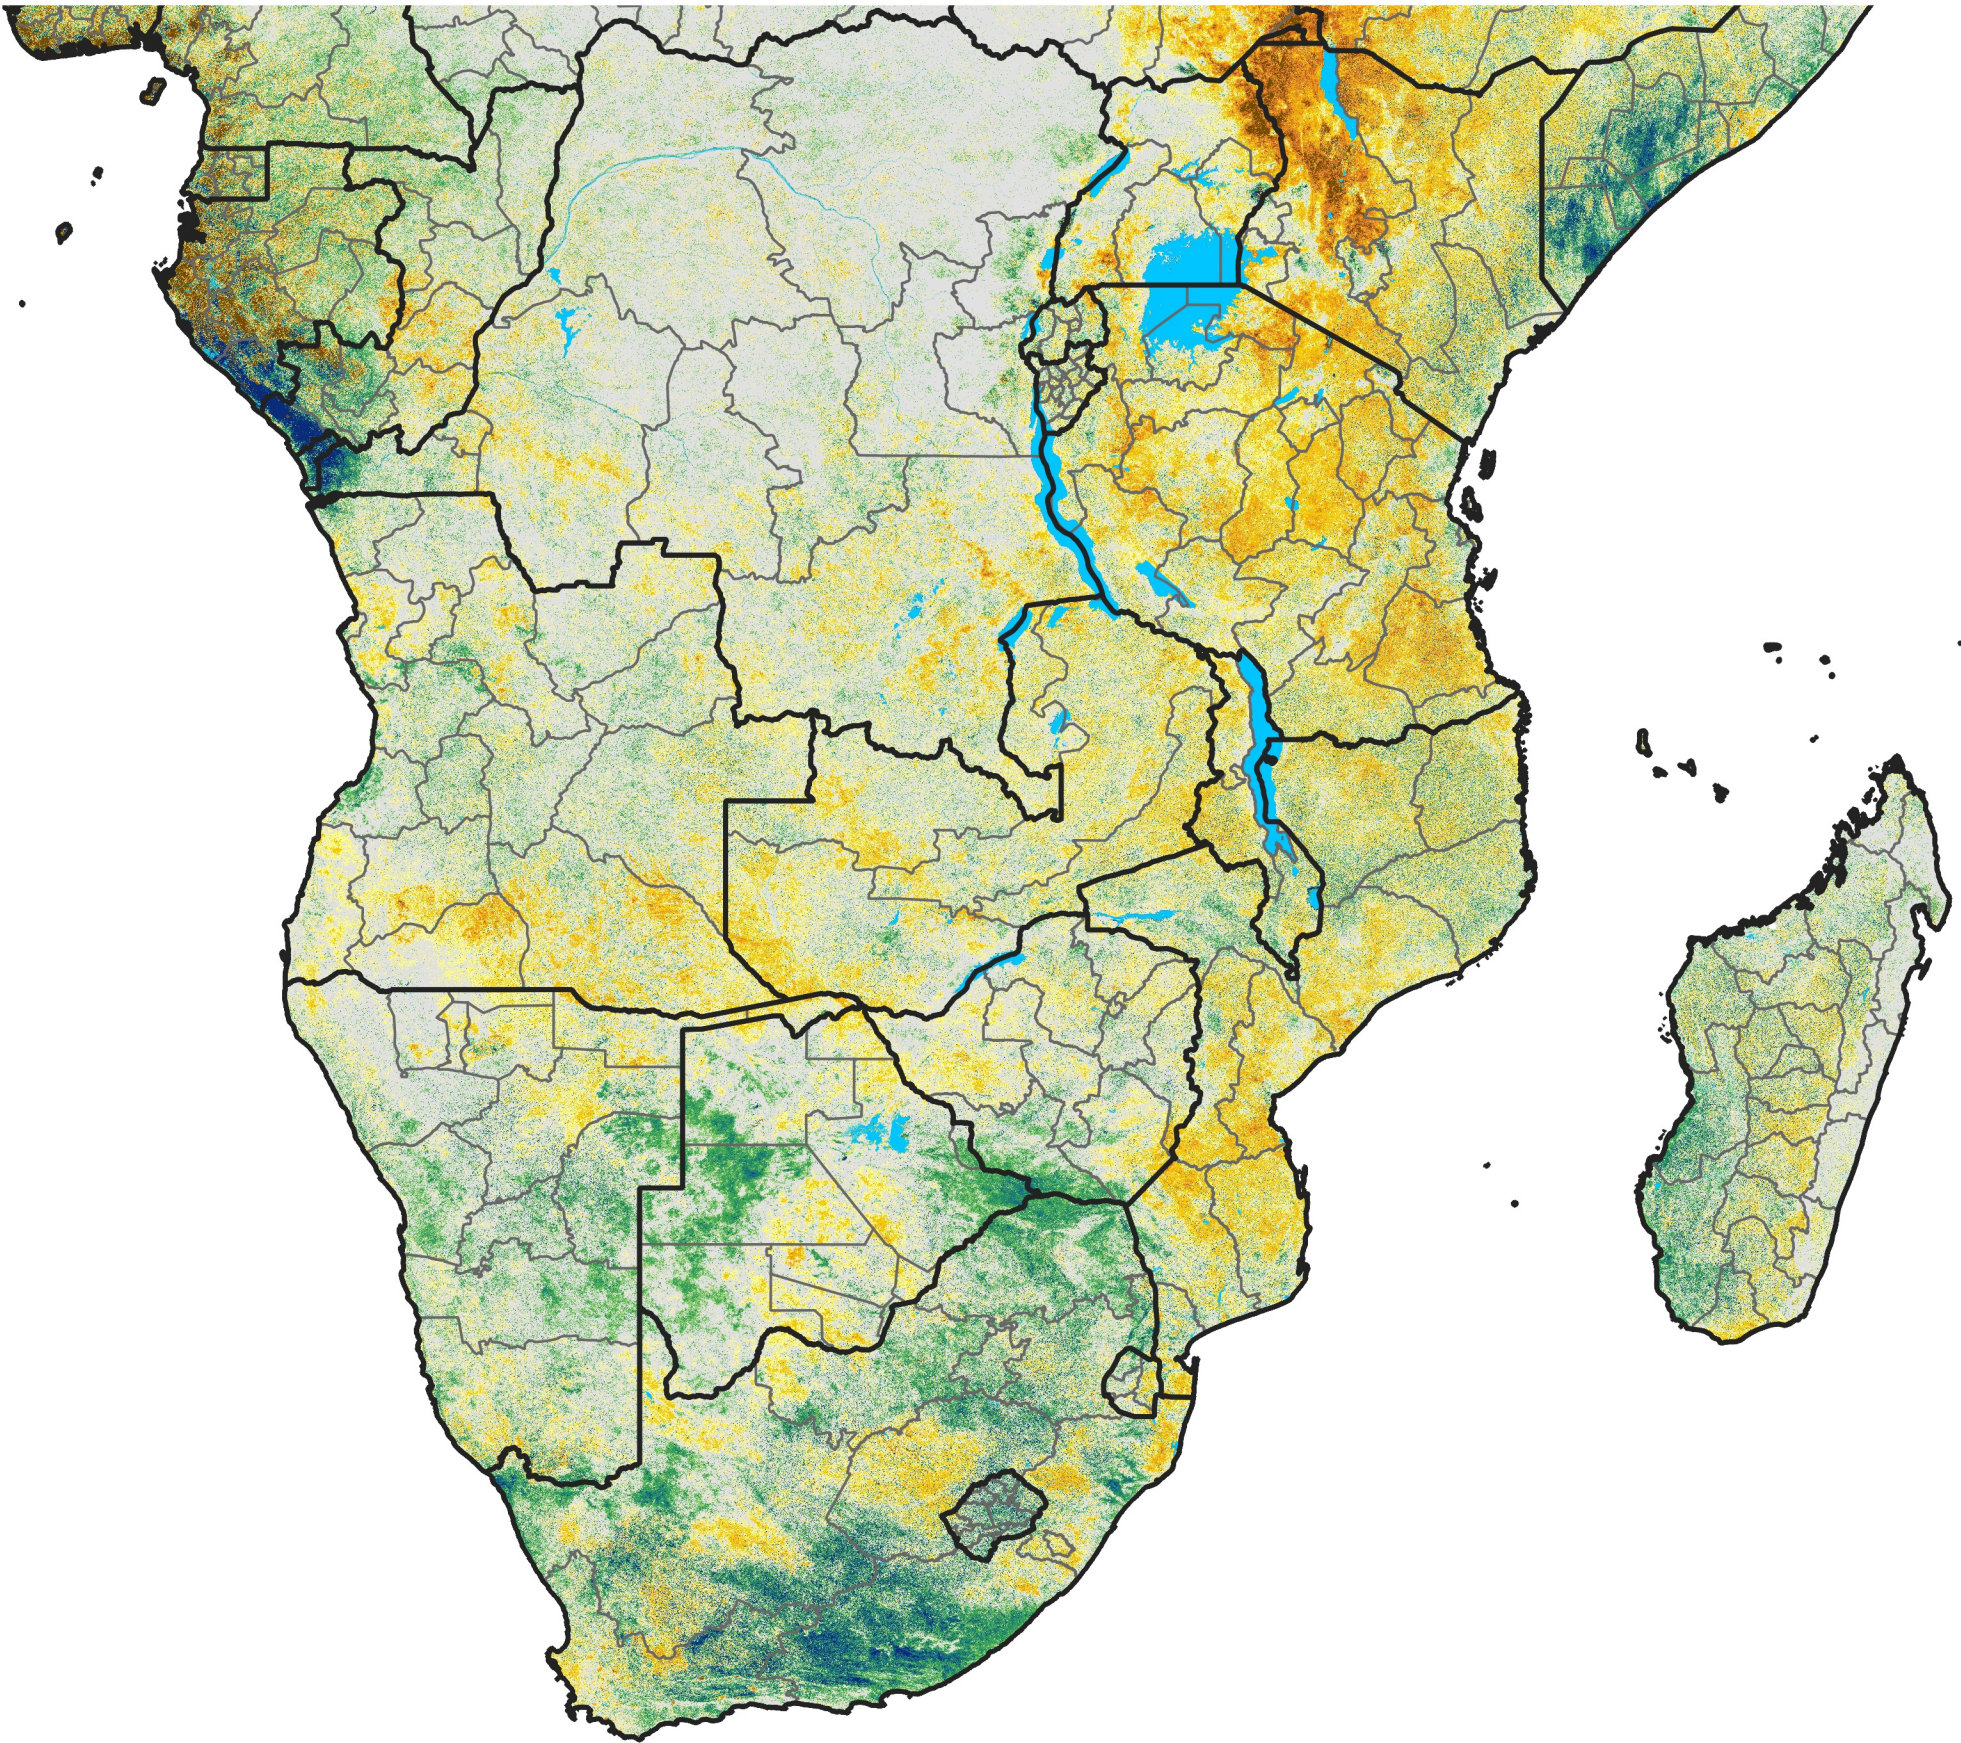

Southern Africa
Percent of Mean NDVI
2015 / Mean (2012 - 2021)
Period 52 / Sep 11 - 20, 2015

Percent of Normal