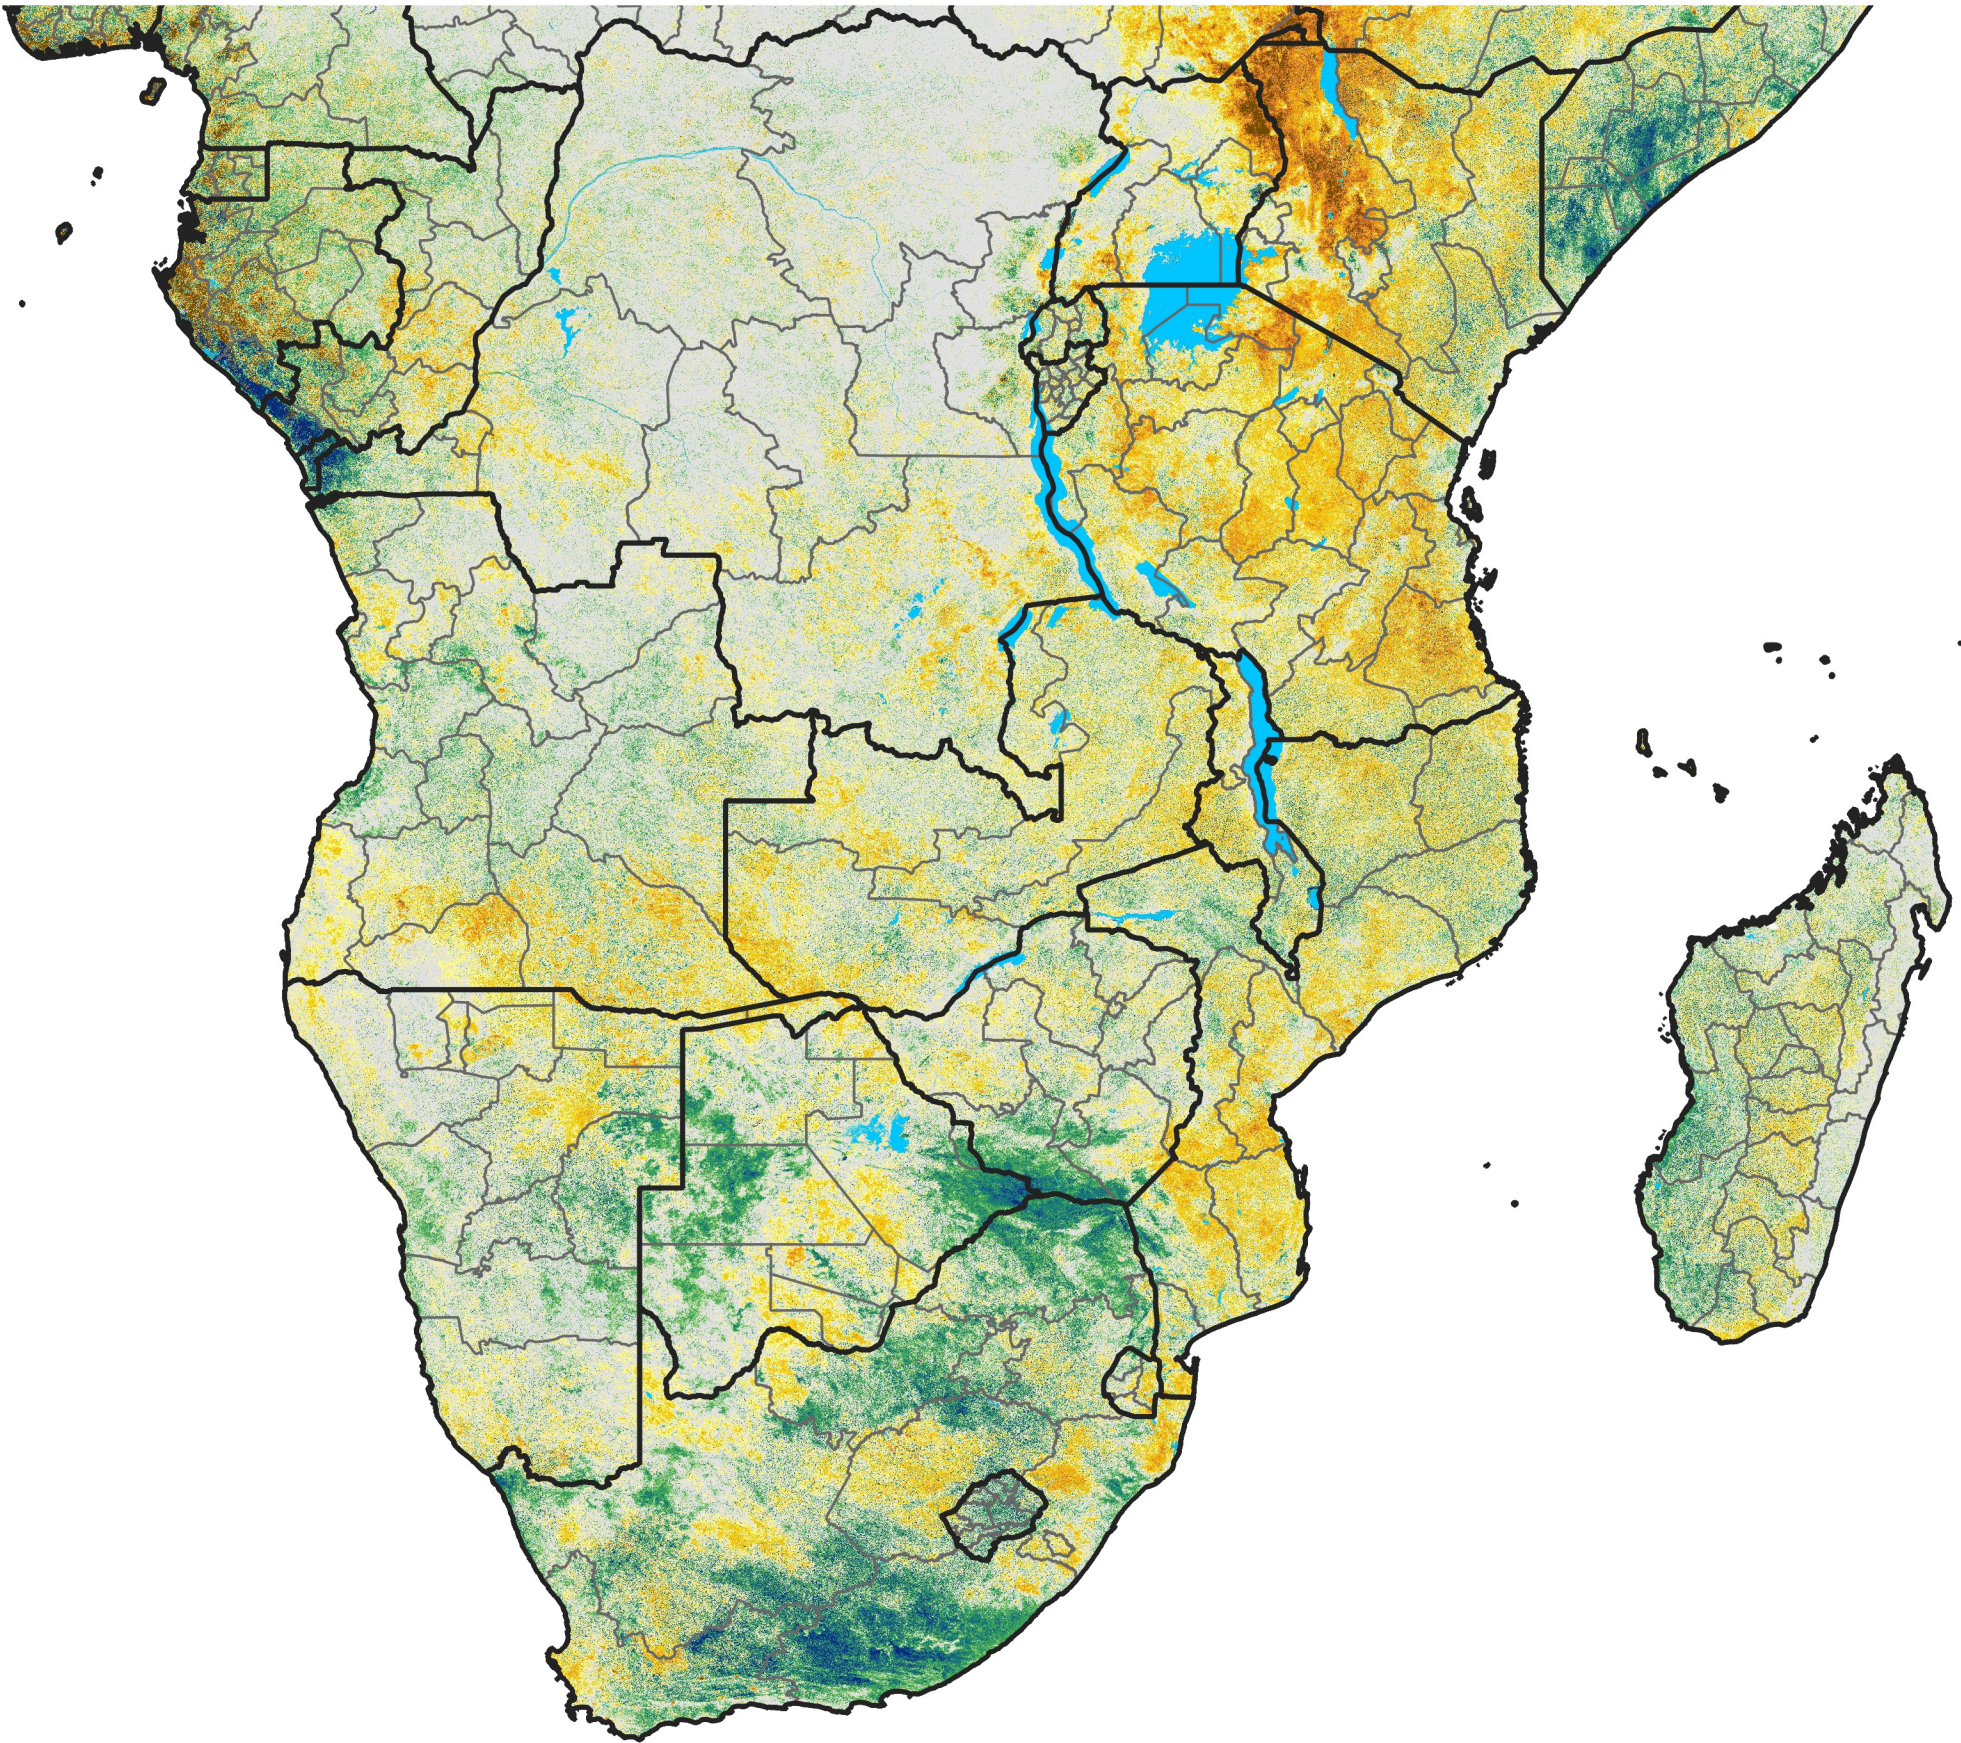

Southern Africa

Percent of Mean NDVI

2015 / Mean (2012 - 2021)
Period 54 / Sep 21 - 30, 2015

Percent of Normal