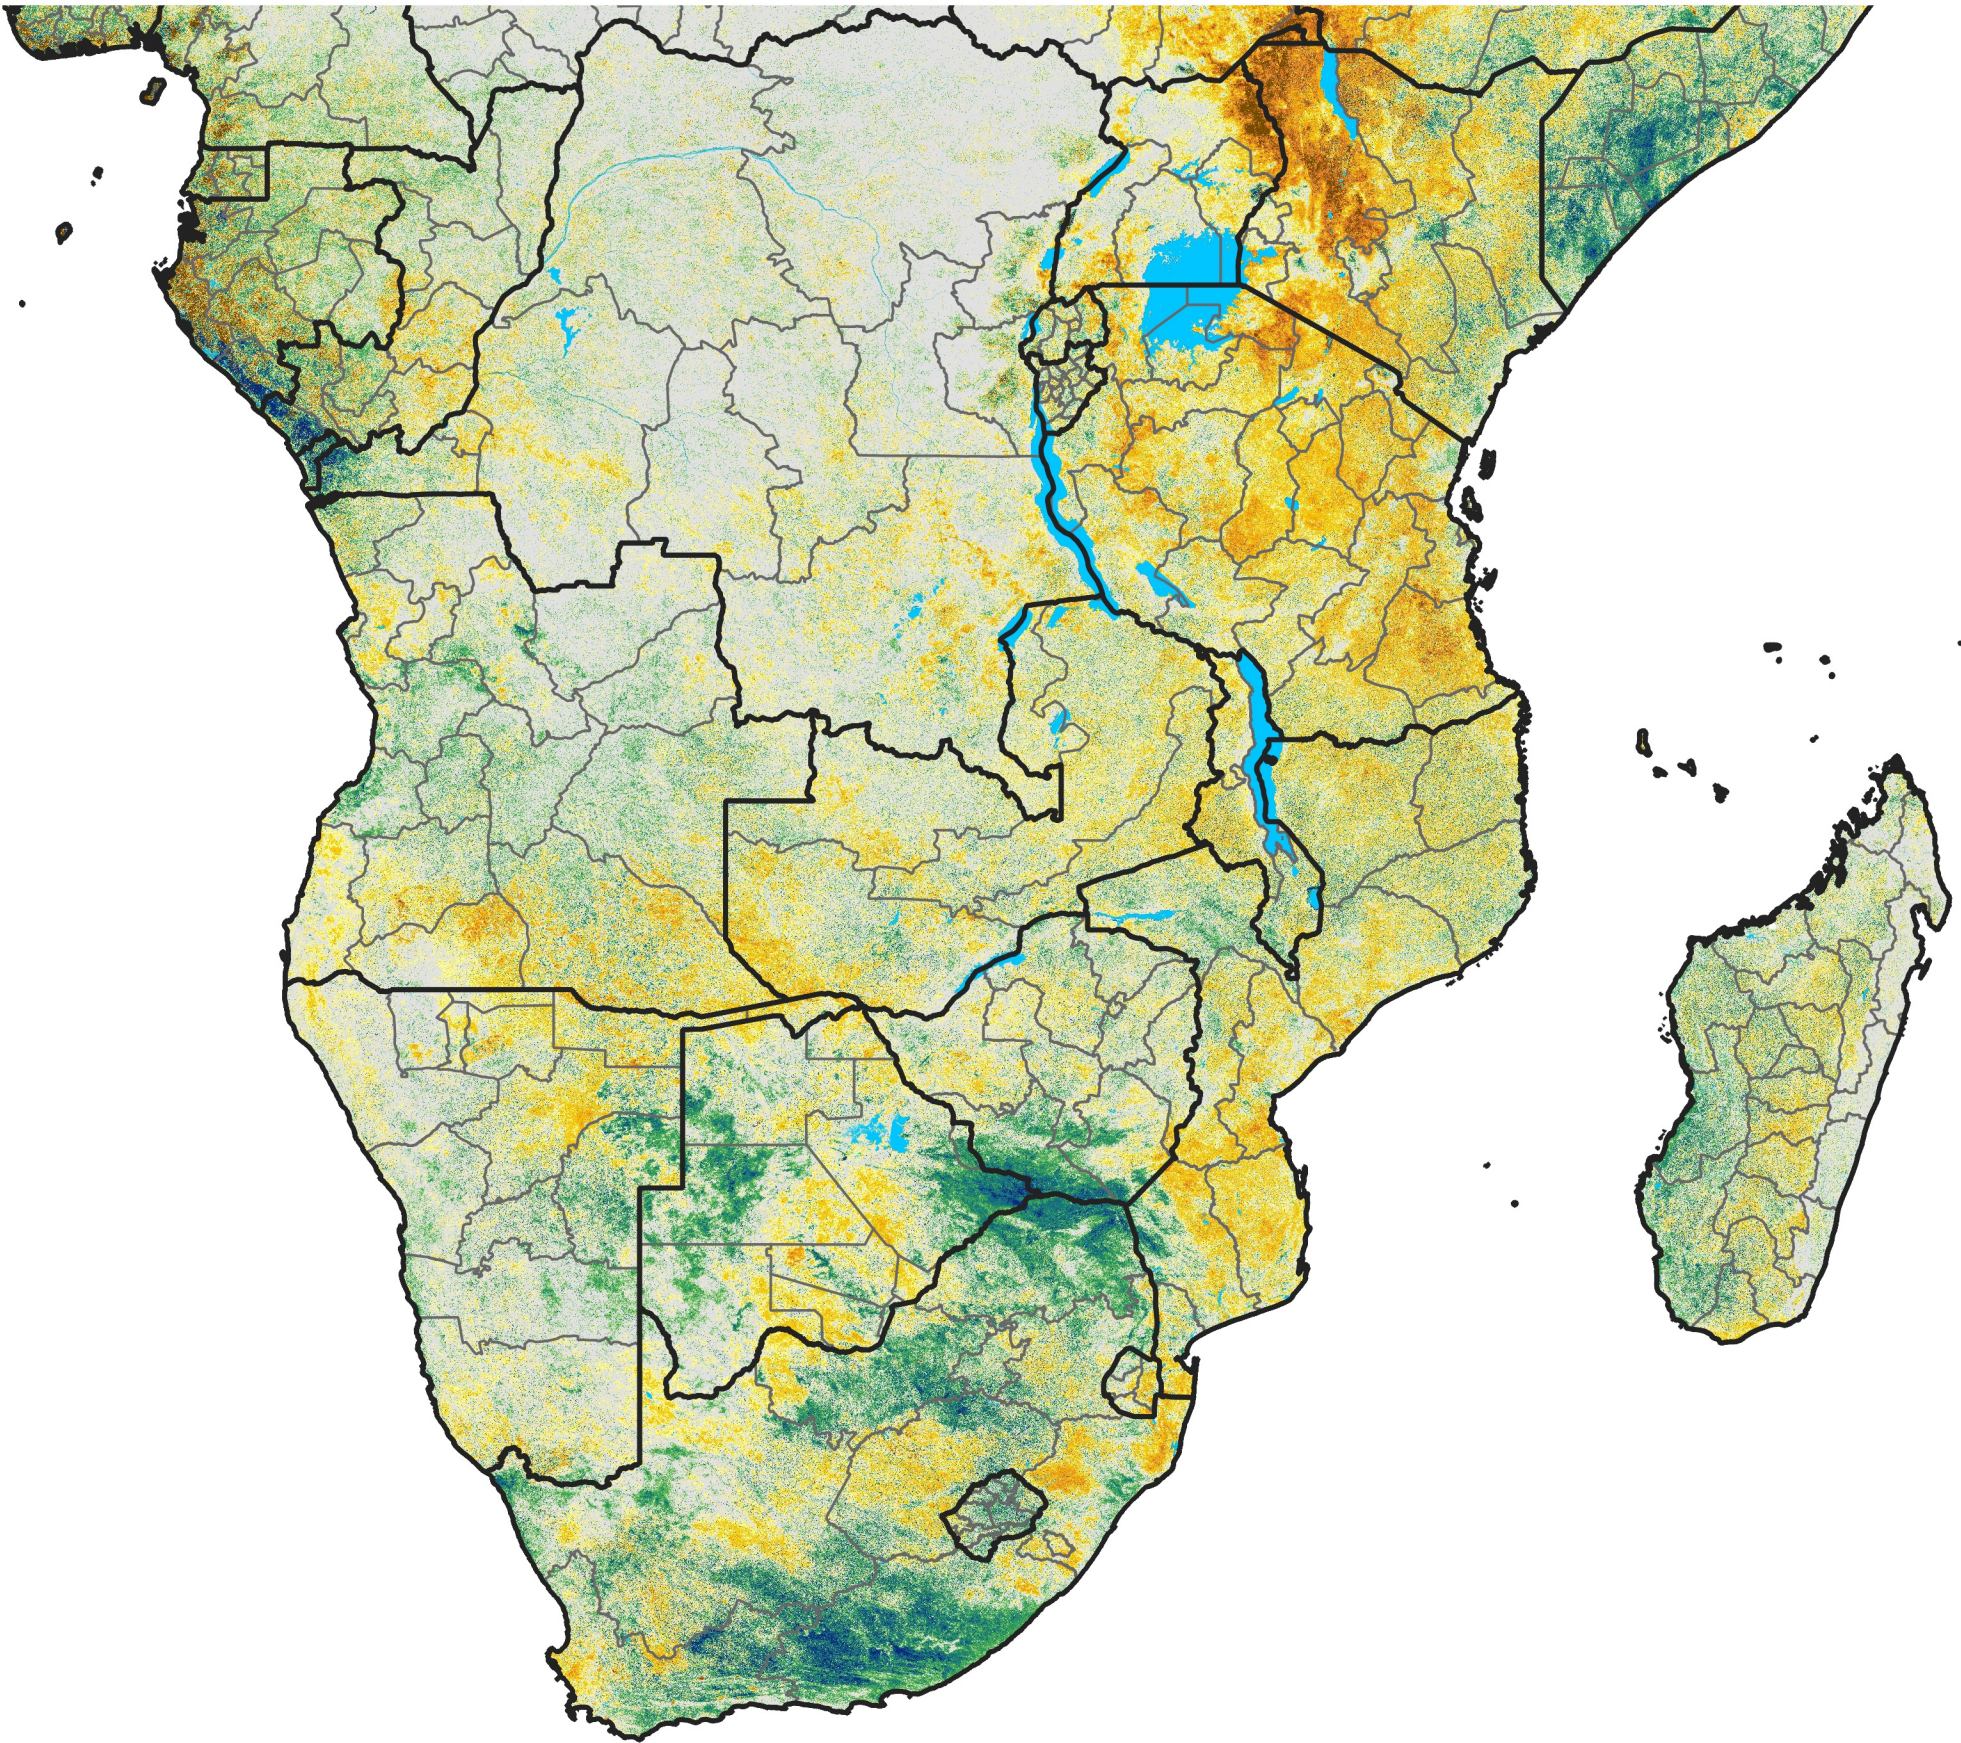

Southern Africa

Percent of Mean NDVI

2015 / Mean (2012 - 2021)

Period 55 / Sep 26 - Oct 05, 2015

Percent of Normal